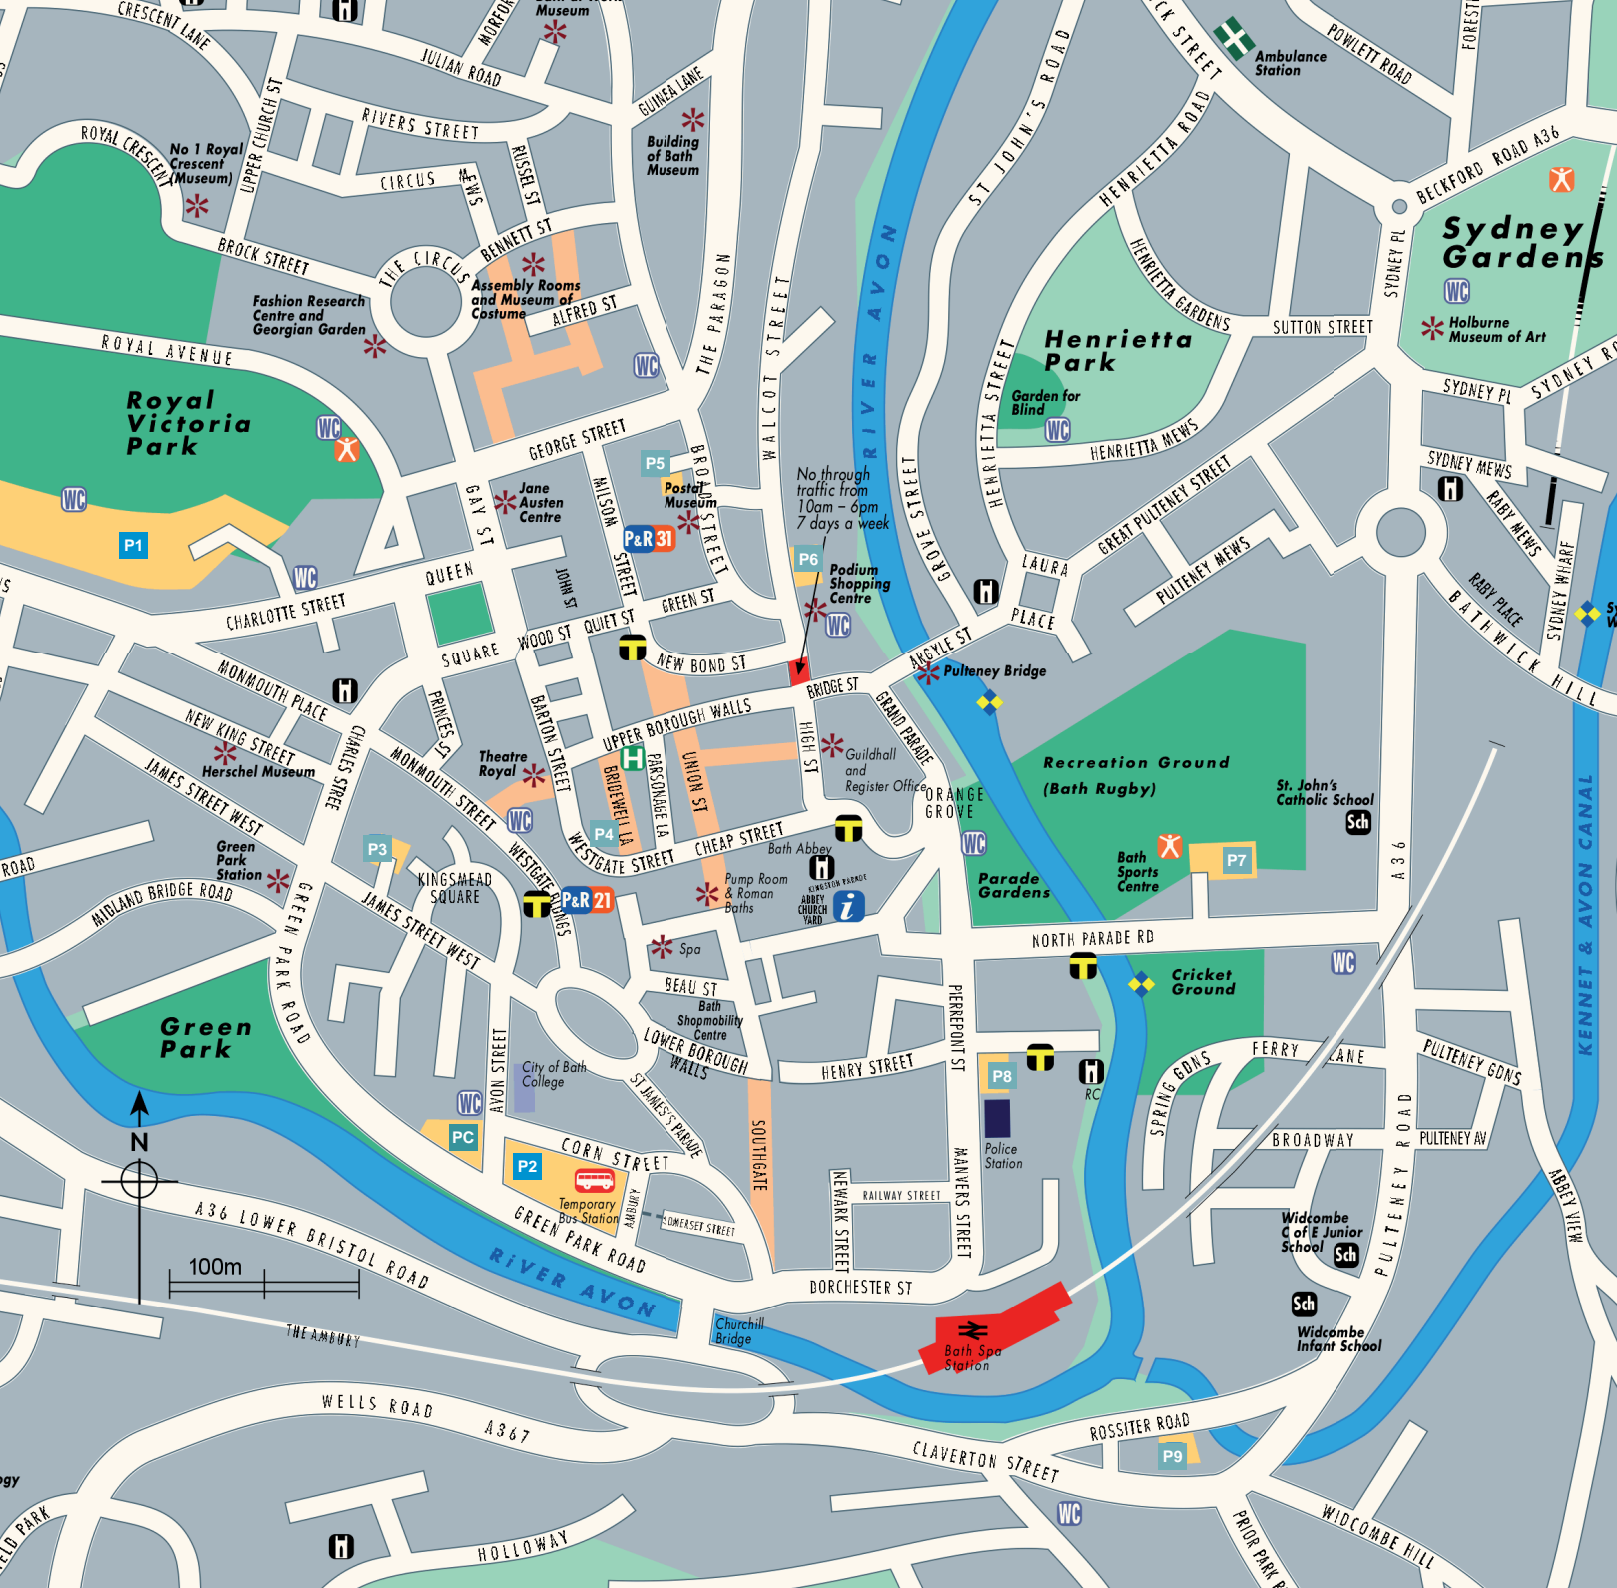

# Bath car park map

## Long stay

- P1 - Charlotte Street
- P2 - Avon Street

## Short Stay (4 hours max)

- P3 - Kingsmead Square
- P4 - Saw Close
- P5 - Broad Street
- P6 - Cattle Market
- P7 - Sports Centre
- P8 - Manvers Street
- P9 - Claverton Street