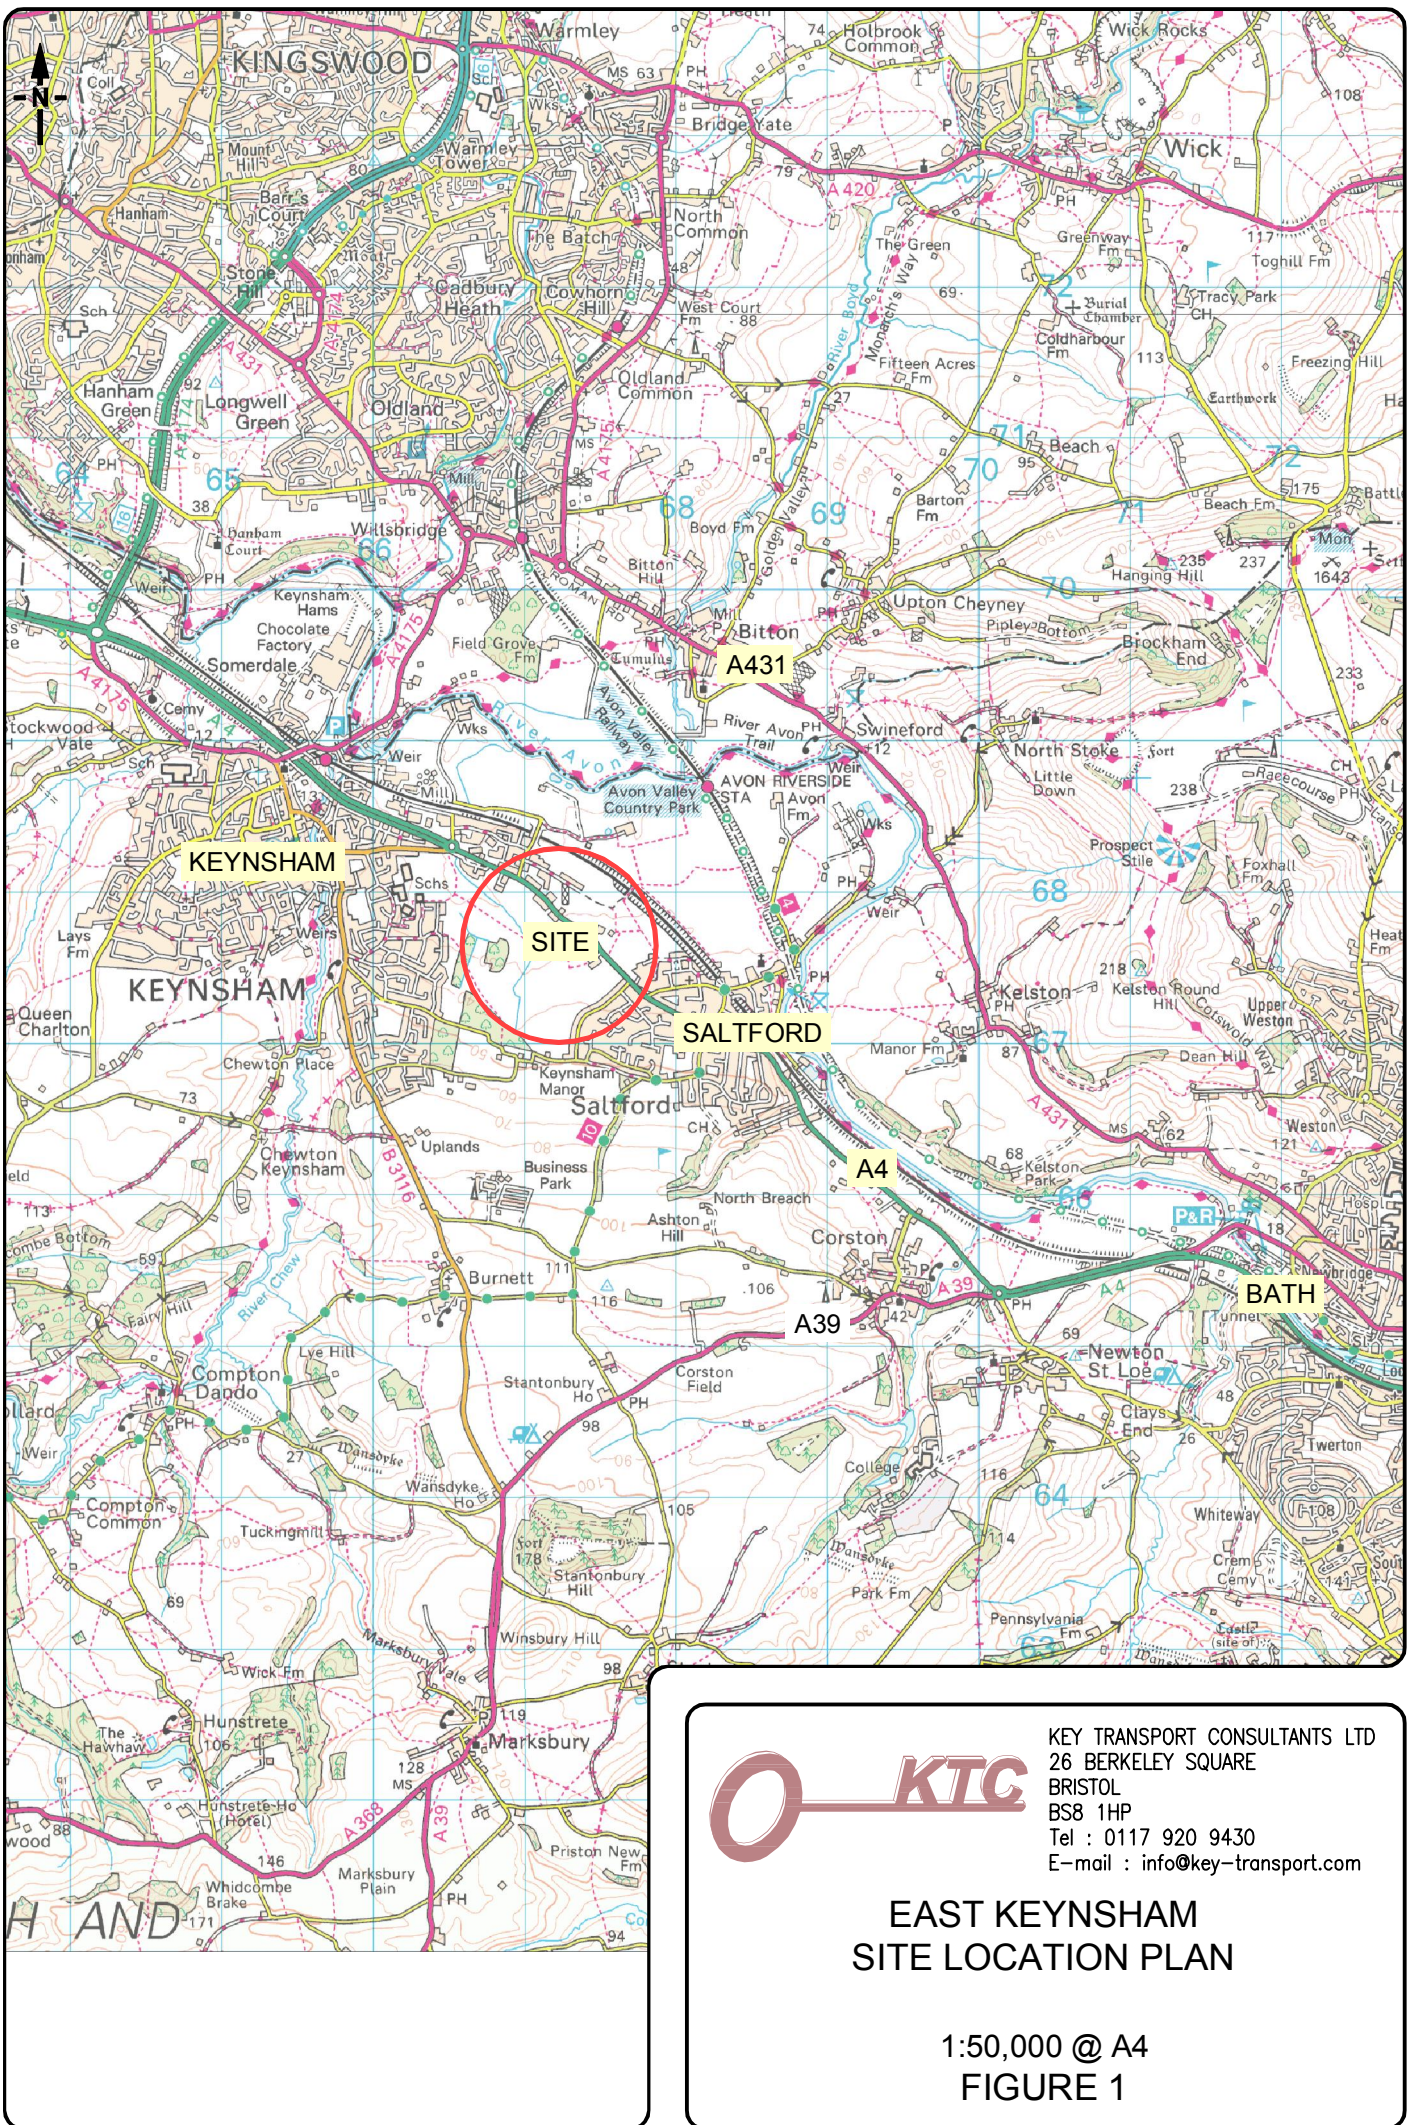

## **FIGURES**

THE PROPERTY OF THIS DRAWING IS VESTED IN KEY TRANSPORT CONSULTANTS LTD AND MUST NOT BE COPIED OR REPRODUCED IN ANY WAY WITHOUT THEIR WRITTEN CONSENT  
REPRODUCED FROM THE ORDNANCE SURVEY MAP WITH THE PERMISSION OF THE CONTROLLER OF HMSO. © CROWN COPYRIGHT. LICENCE NO: 100047772

### EAST KEYNHAM SITE LOCATION PLAN

1:50,000 @ A4  
FIGURE 1

THE PROPERTY OF THIS DRAWING IS VESTED IN KEY TRANSPORT CONSULTANTS LTD AND MUST NOT BE COPIED OR REPRODUCED IN ANY WAY WITHOUT THEIR WRITTEN CONSENT  
REPRODUCED FROM THE ORDNANCE SURVEY MAP WITH THE PERMISSION OF THE CONTROLLER OF HMSO. © CROWN COPYRIGHT LICENCE NO. 100047772