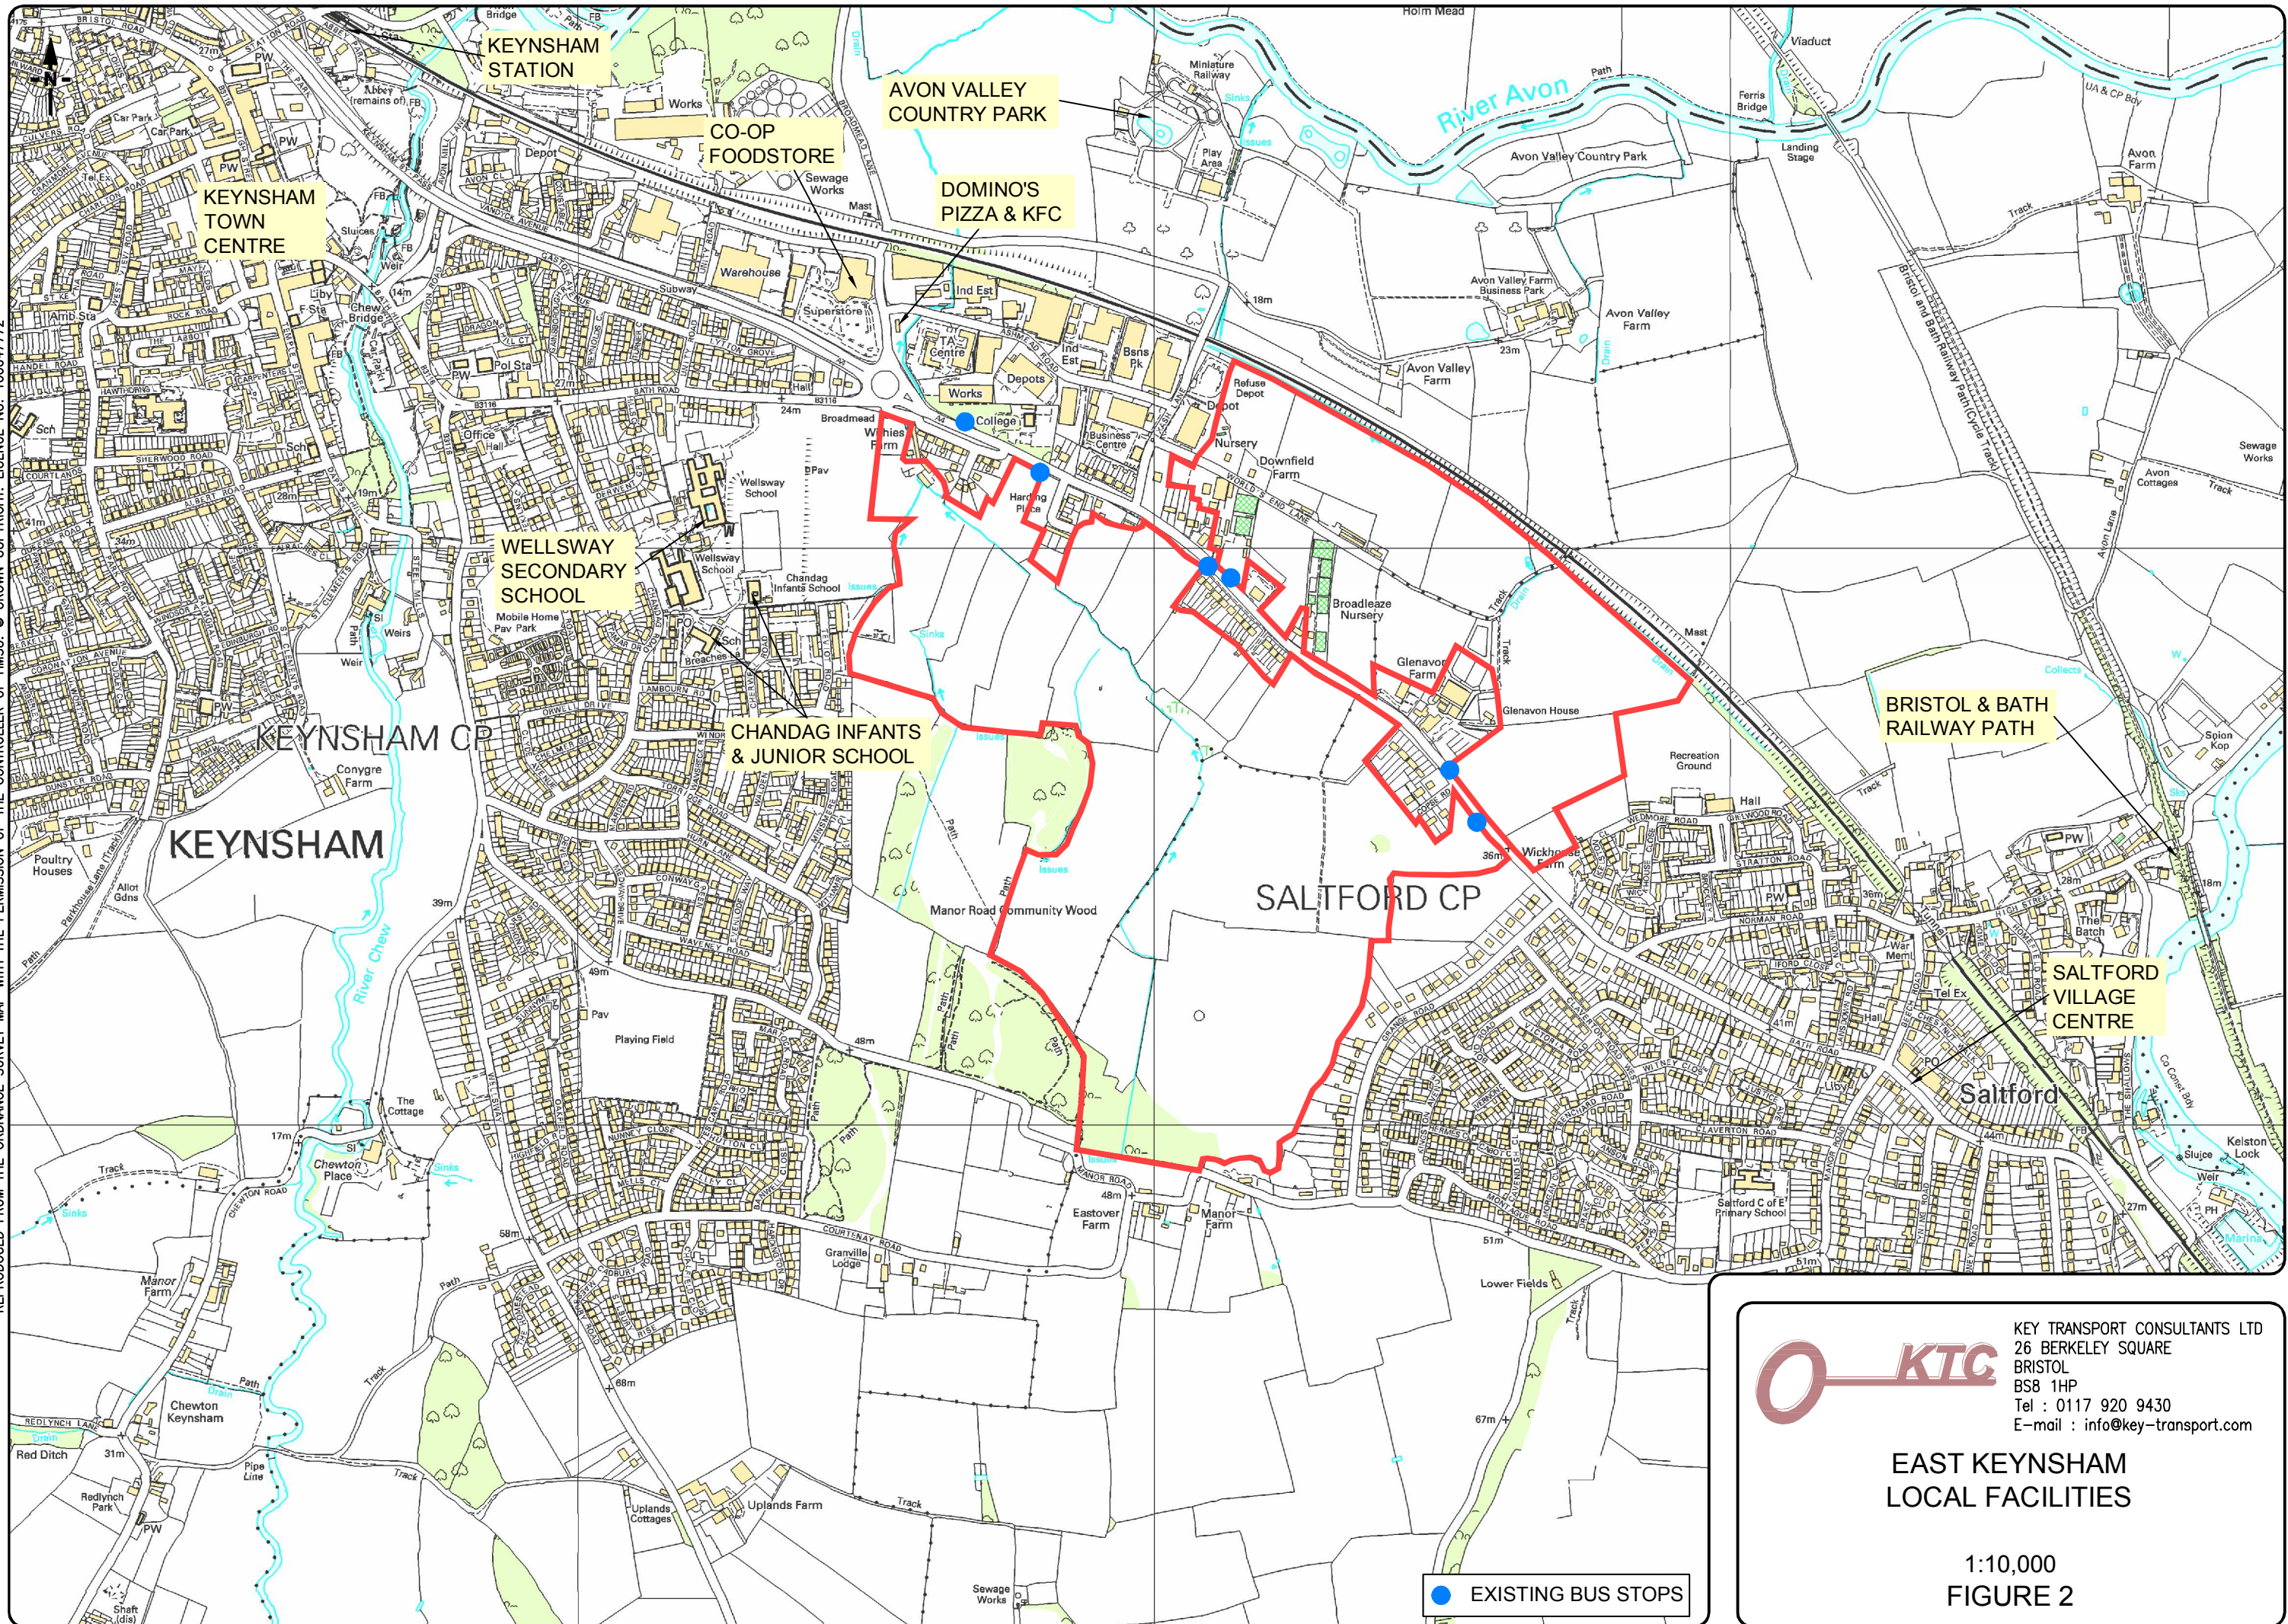

## **FIGURES**

THE PROPERTY OF THIS DRAWING IS VESTED IN KEY TRANSPORT CONSULTANTS LTD AND MUST NOT BE COPIED OR REPRODUCED IN ANY WAY WITHOUT THEIR WRITTEN CONSENT  
REPRODUCED FROM THE ORDNANCE SURVEY MAP WITH THE PERMISSION OF THE CONTROLLER OF HMSO. © CROWN COPYRIGHT. LICENCE NO: 100047772

### EAST KEYNHAM SITE LOCATION PLAN

1:50,000 @ A4  
FIGURE 1

THE PROPERTY OF THIS DRAWING IS VESTED IN KEY TRANSPORT CONSULTANTS LTD AND MUST NOT BE COPIED OR REPRODUCED IN ANY WAY WITHOUT THEIR WRITTEN CONSENT  
REPRODUCED FROM THE ORDNANCE SURVEY MAP WITH THE PERMISSION OF THE CONTROLLER OF HMSO. © CROWN COPYRIGHT LICENCE NO. 100047772