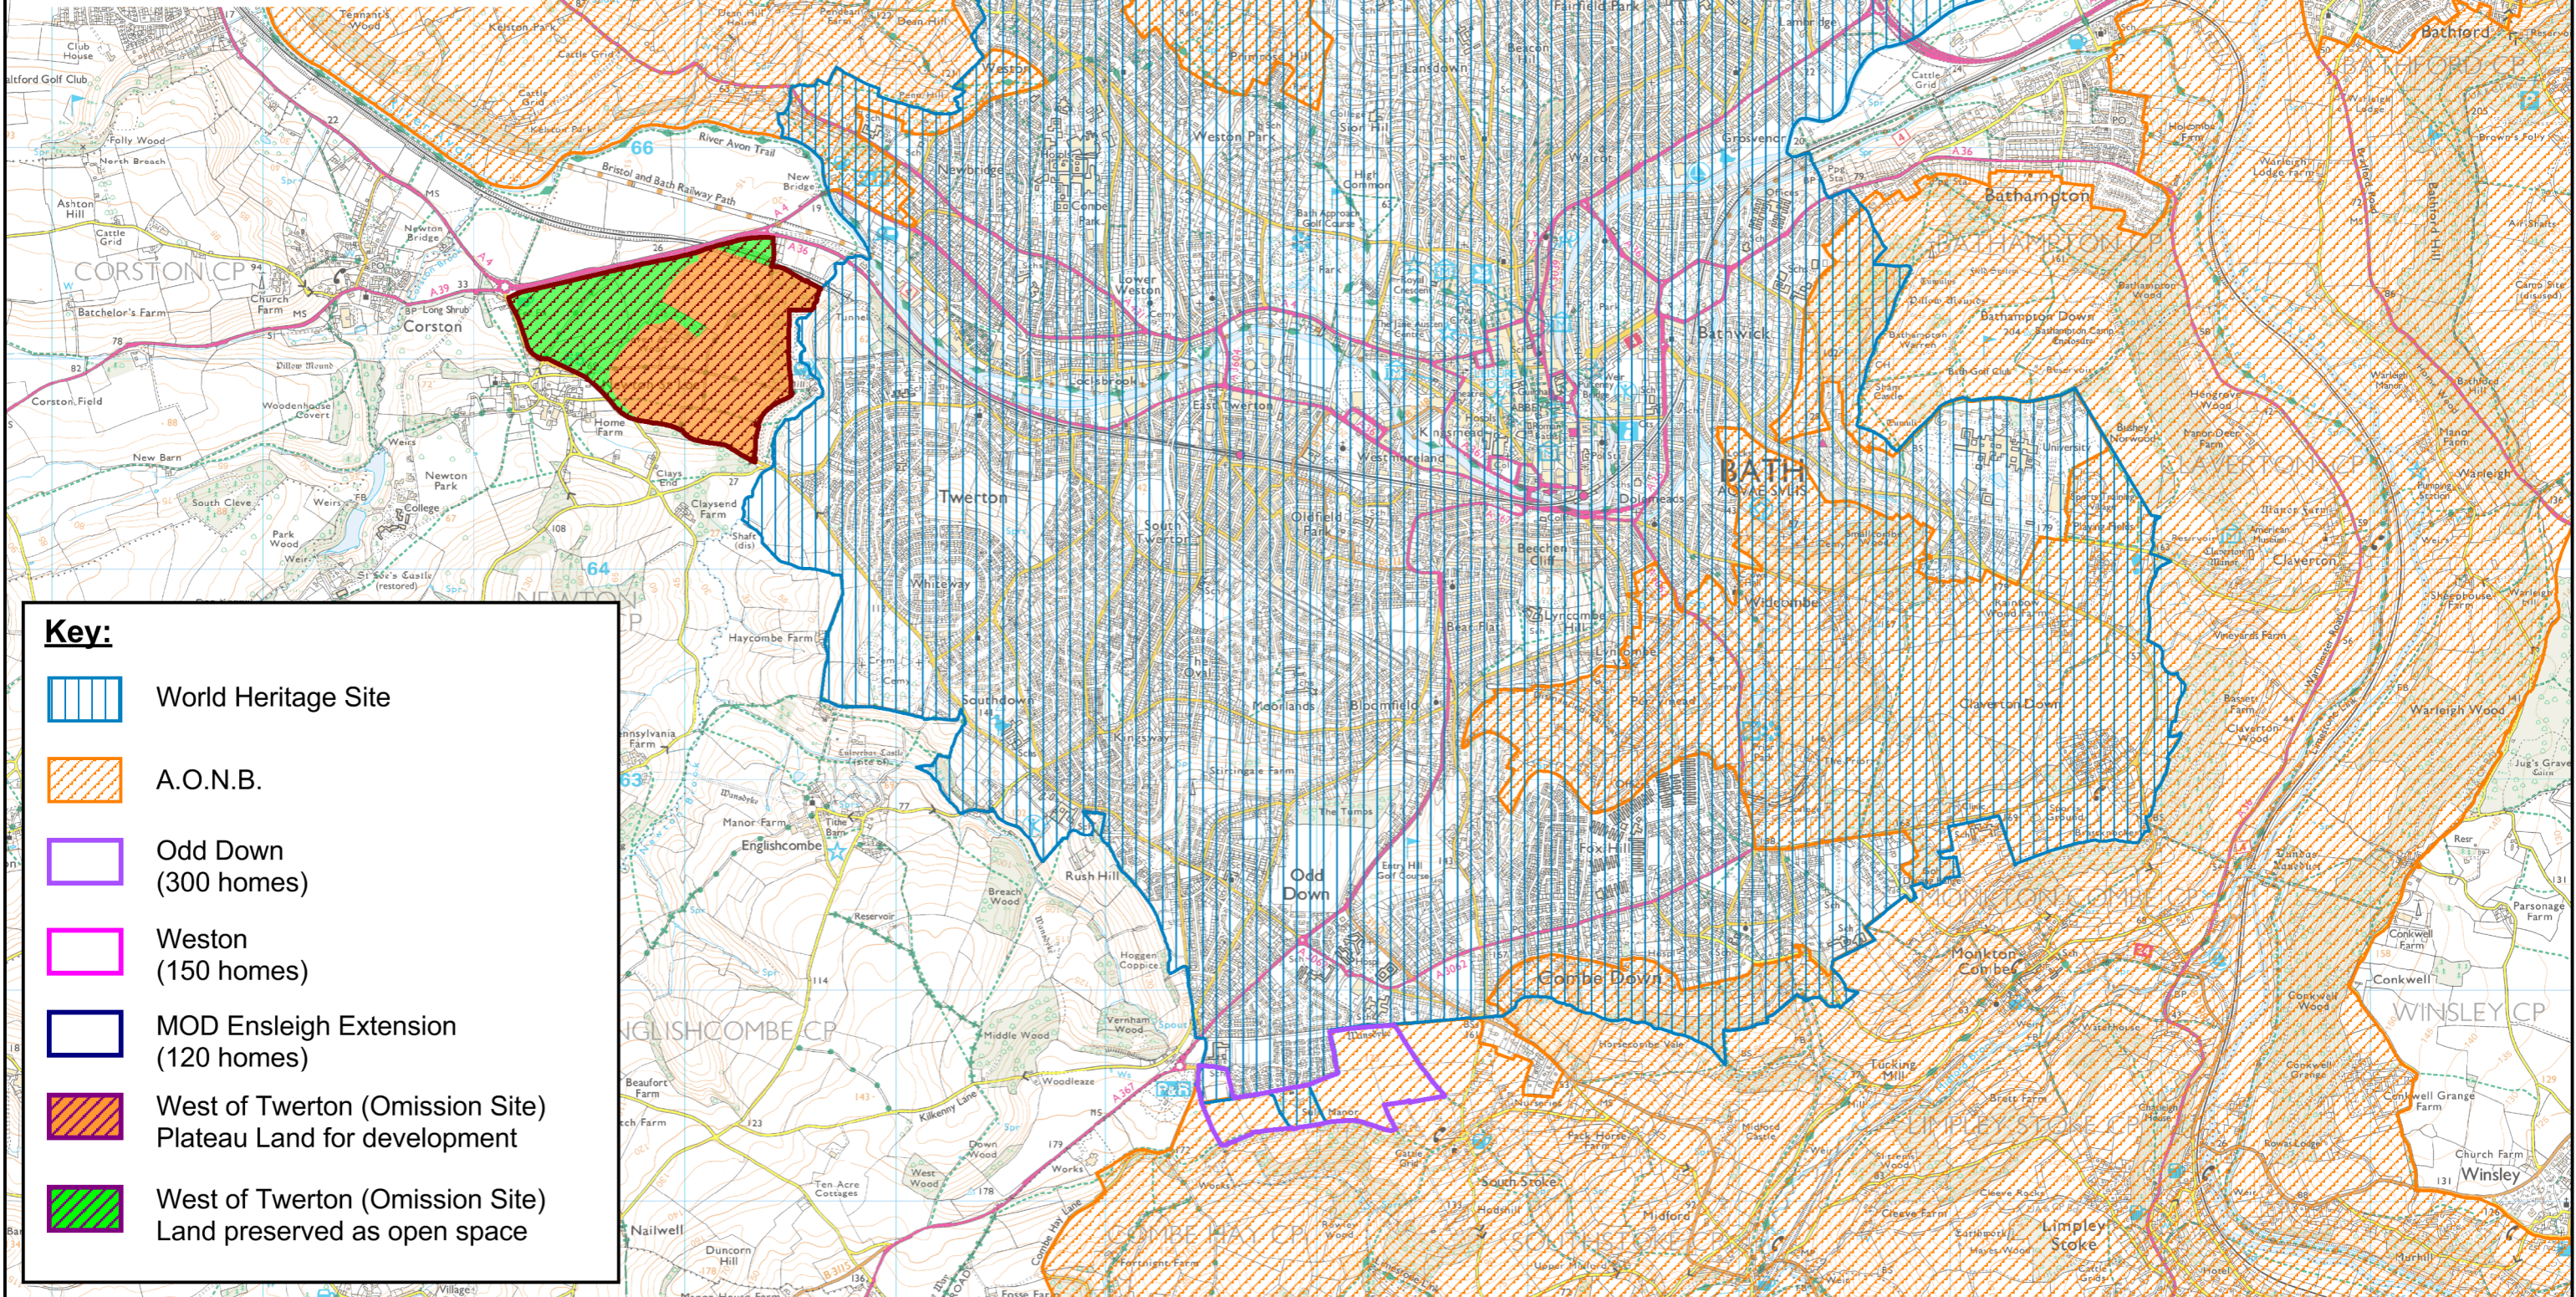

DUCHY of CORNWALL

The Old Rectory, Newton St. Loe, Bath BA2 9BU
Tel: 01225 874194 Fax: 01225 874171

BANES Core Strategy

Bath Housing Allocations in Green Belt

SCALE: 1:30,000 @ A3

DATE: February 2014

MAP FILE REFERENCE:

RNA MI

© Crown copyright and database rights 2013.
Ordnance Survey Licence 100023148

Key:

World Heritage Site

A.O.N.B.

Odd Down
(300 homes)

Weston
(150 homes)

MOD Enleigh Extension
(120 homes)

West of Twerton (Omission Site)
Plateau Land for development

West of Twerton (Omission Site)
Land preserved as open space