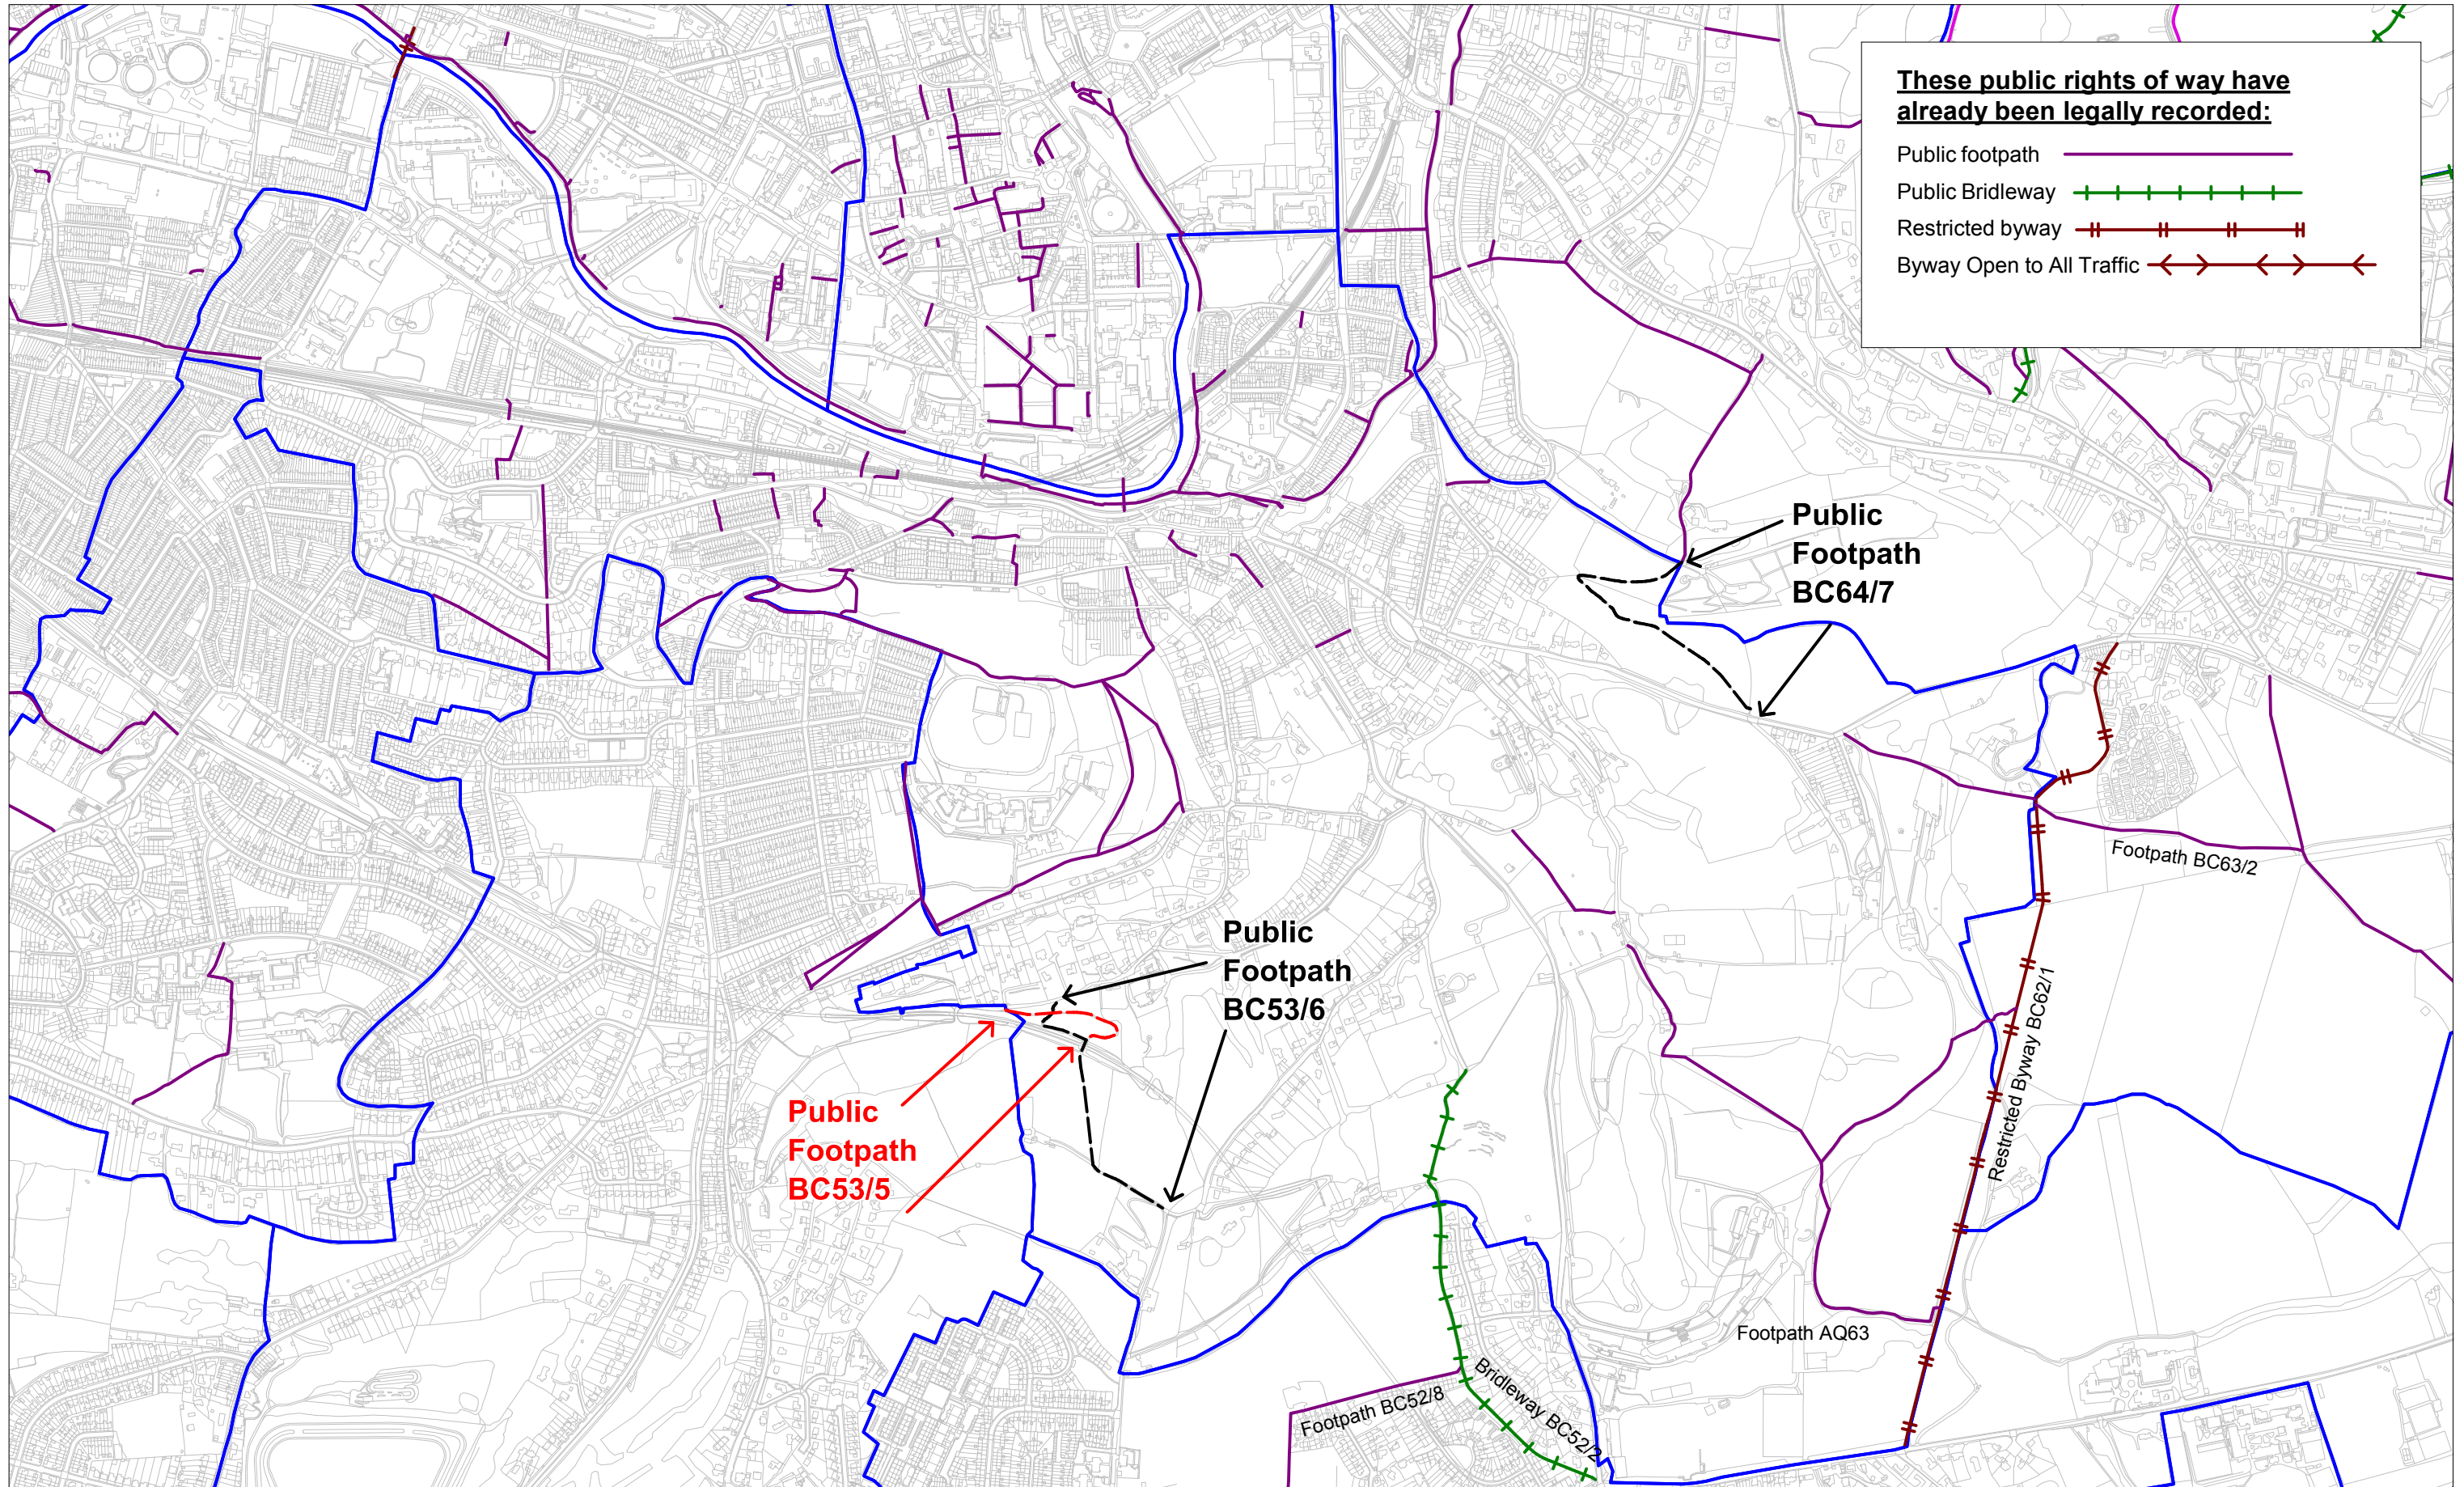

This is a draft map and has not been fully checked for accuracy of public rights of way information. If you have any queries please contact Bath and North East Somerset Council's Public Rights of Way Team.

These public rights of way have already been legally recorded:

- Public footpath —————
- Public Bridleway - - - - -
- Restricted byway - - - - -
- Byway Open to All Traffic <- - - - -