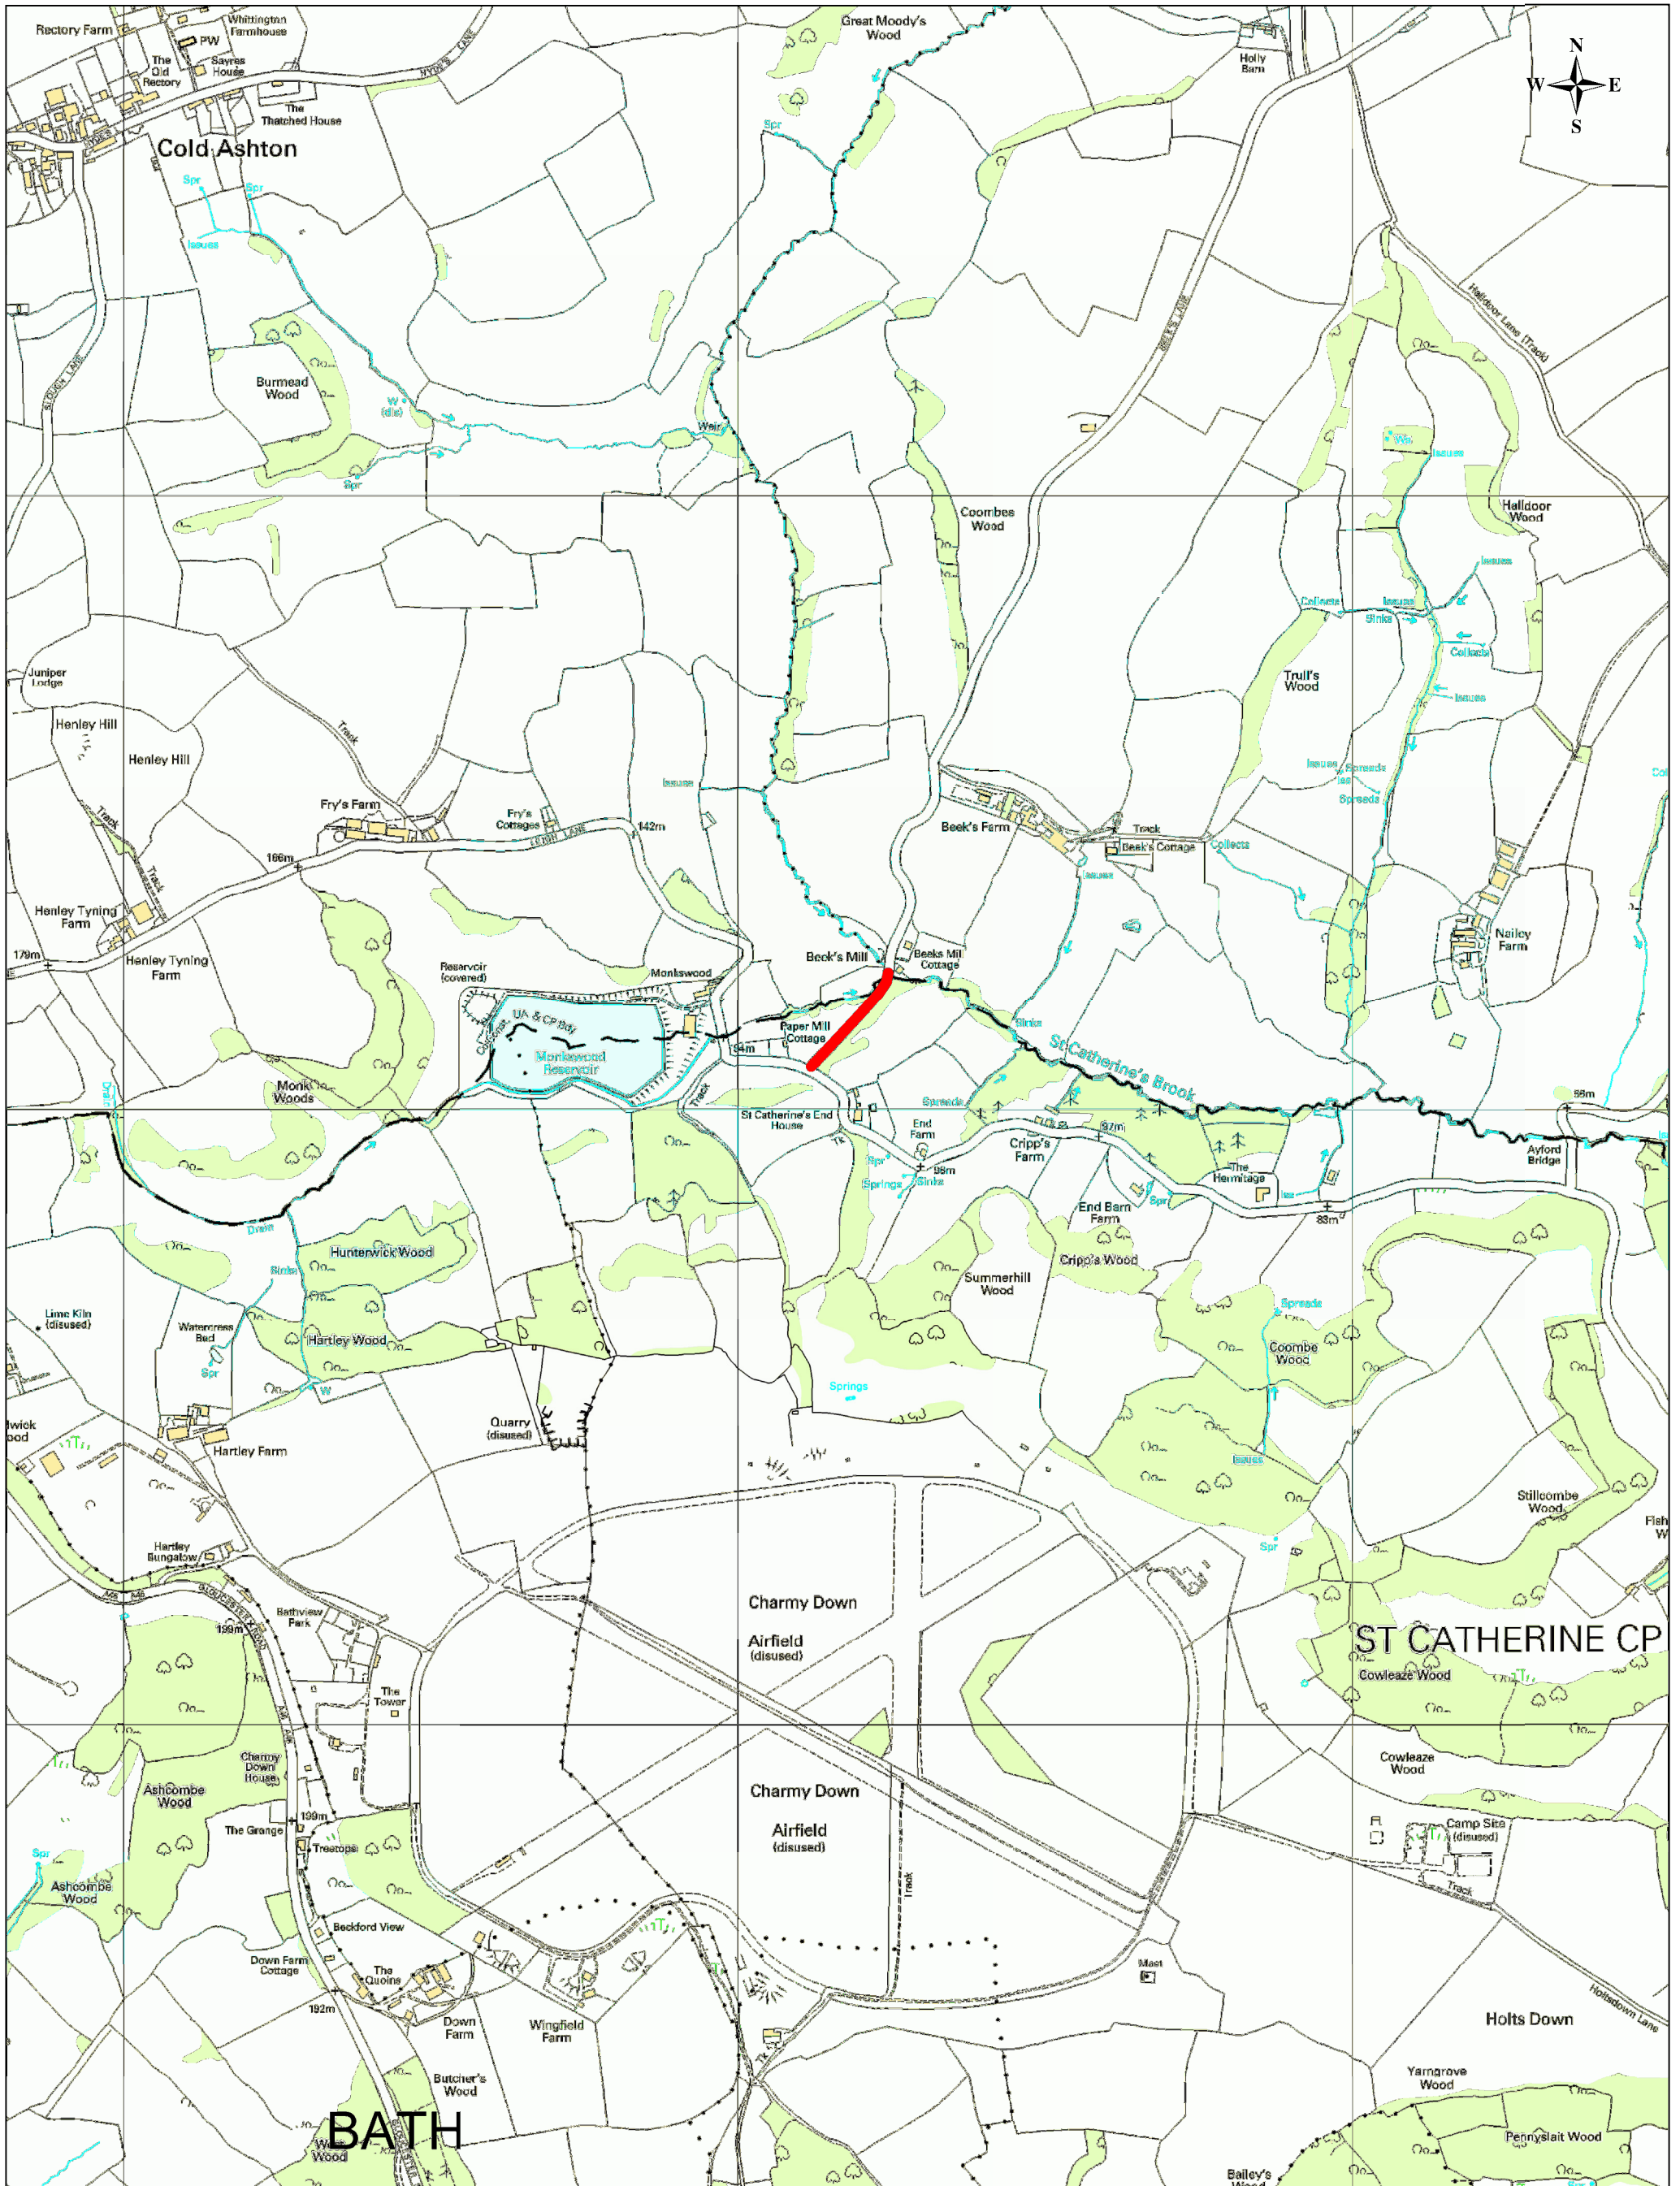

Location Plan (1:25k)

Order Route 

Scale 1:25,000

Location Plan (1:10k)

Order Route 

Scale 1:10,000

Location Plan (1:2.5k)

**Bath & North East
Somerset Council**

Order Route 

Scale 1:25,000