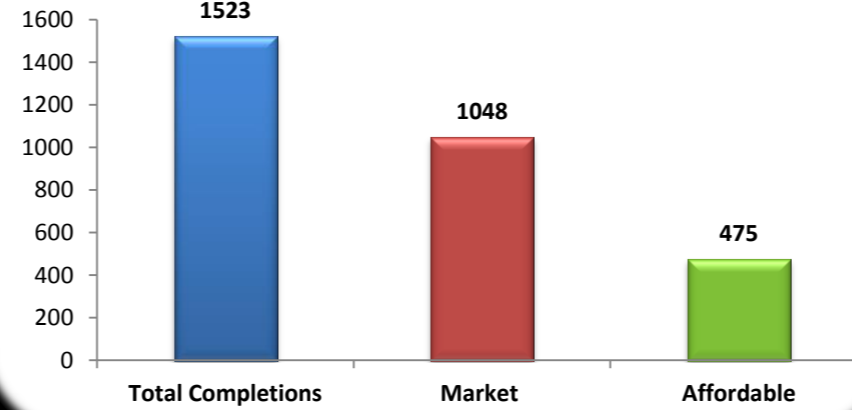

Local Plan Housing Completions By

Local Plan Housing Completions April 2011 - March 2014 (net)

Historic Total Housing Completions (net)

Local Plan Housing Completions 2011-2014 by Ward (Bath) and Parish (NE Somerset)