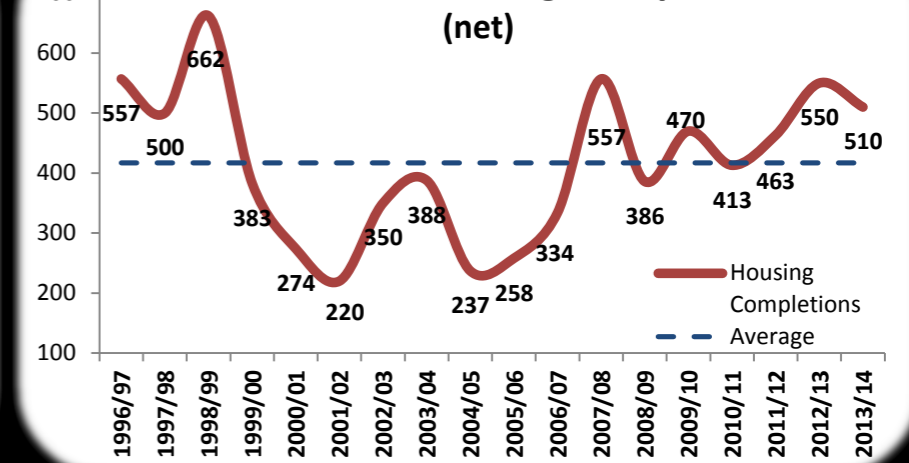

Local Plan Housing Completions By

Local Plan Housing Completions April 2011 - March 2014 (net)

Historic Total Housing Completions (net)

Local Plan Housing Completions 2011-2014 by Ward (Bath) and Parish (NE Somerset)