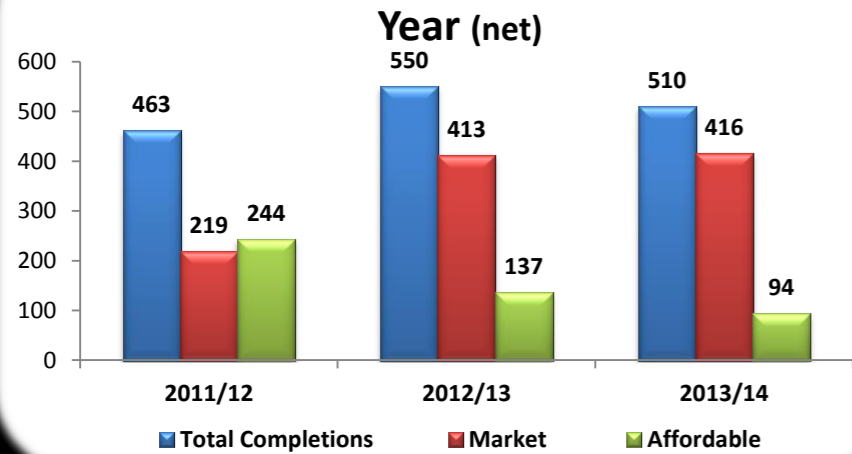

Local Plan Housing Completions By

Local Plan Housing Completions April 2011 - March 2014 (net)

Historic Total Housing Completions (net)

Local Plan Housing Completions 2011-2014 by Ward (Bath) and Parish (NE Somerset)