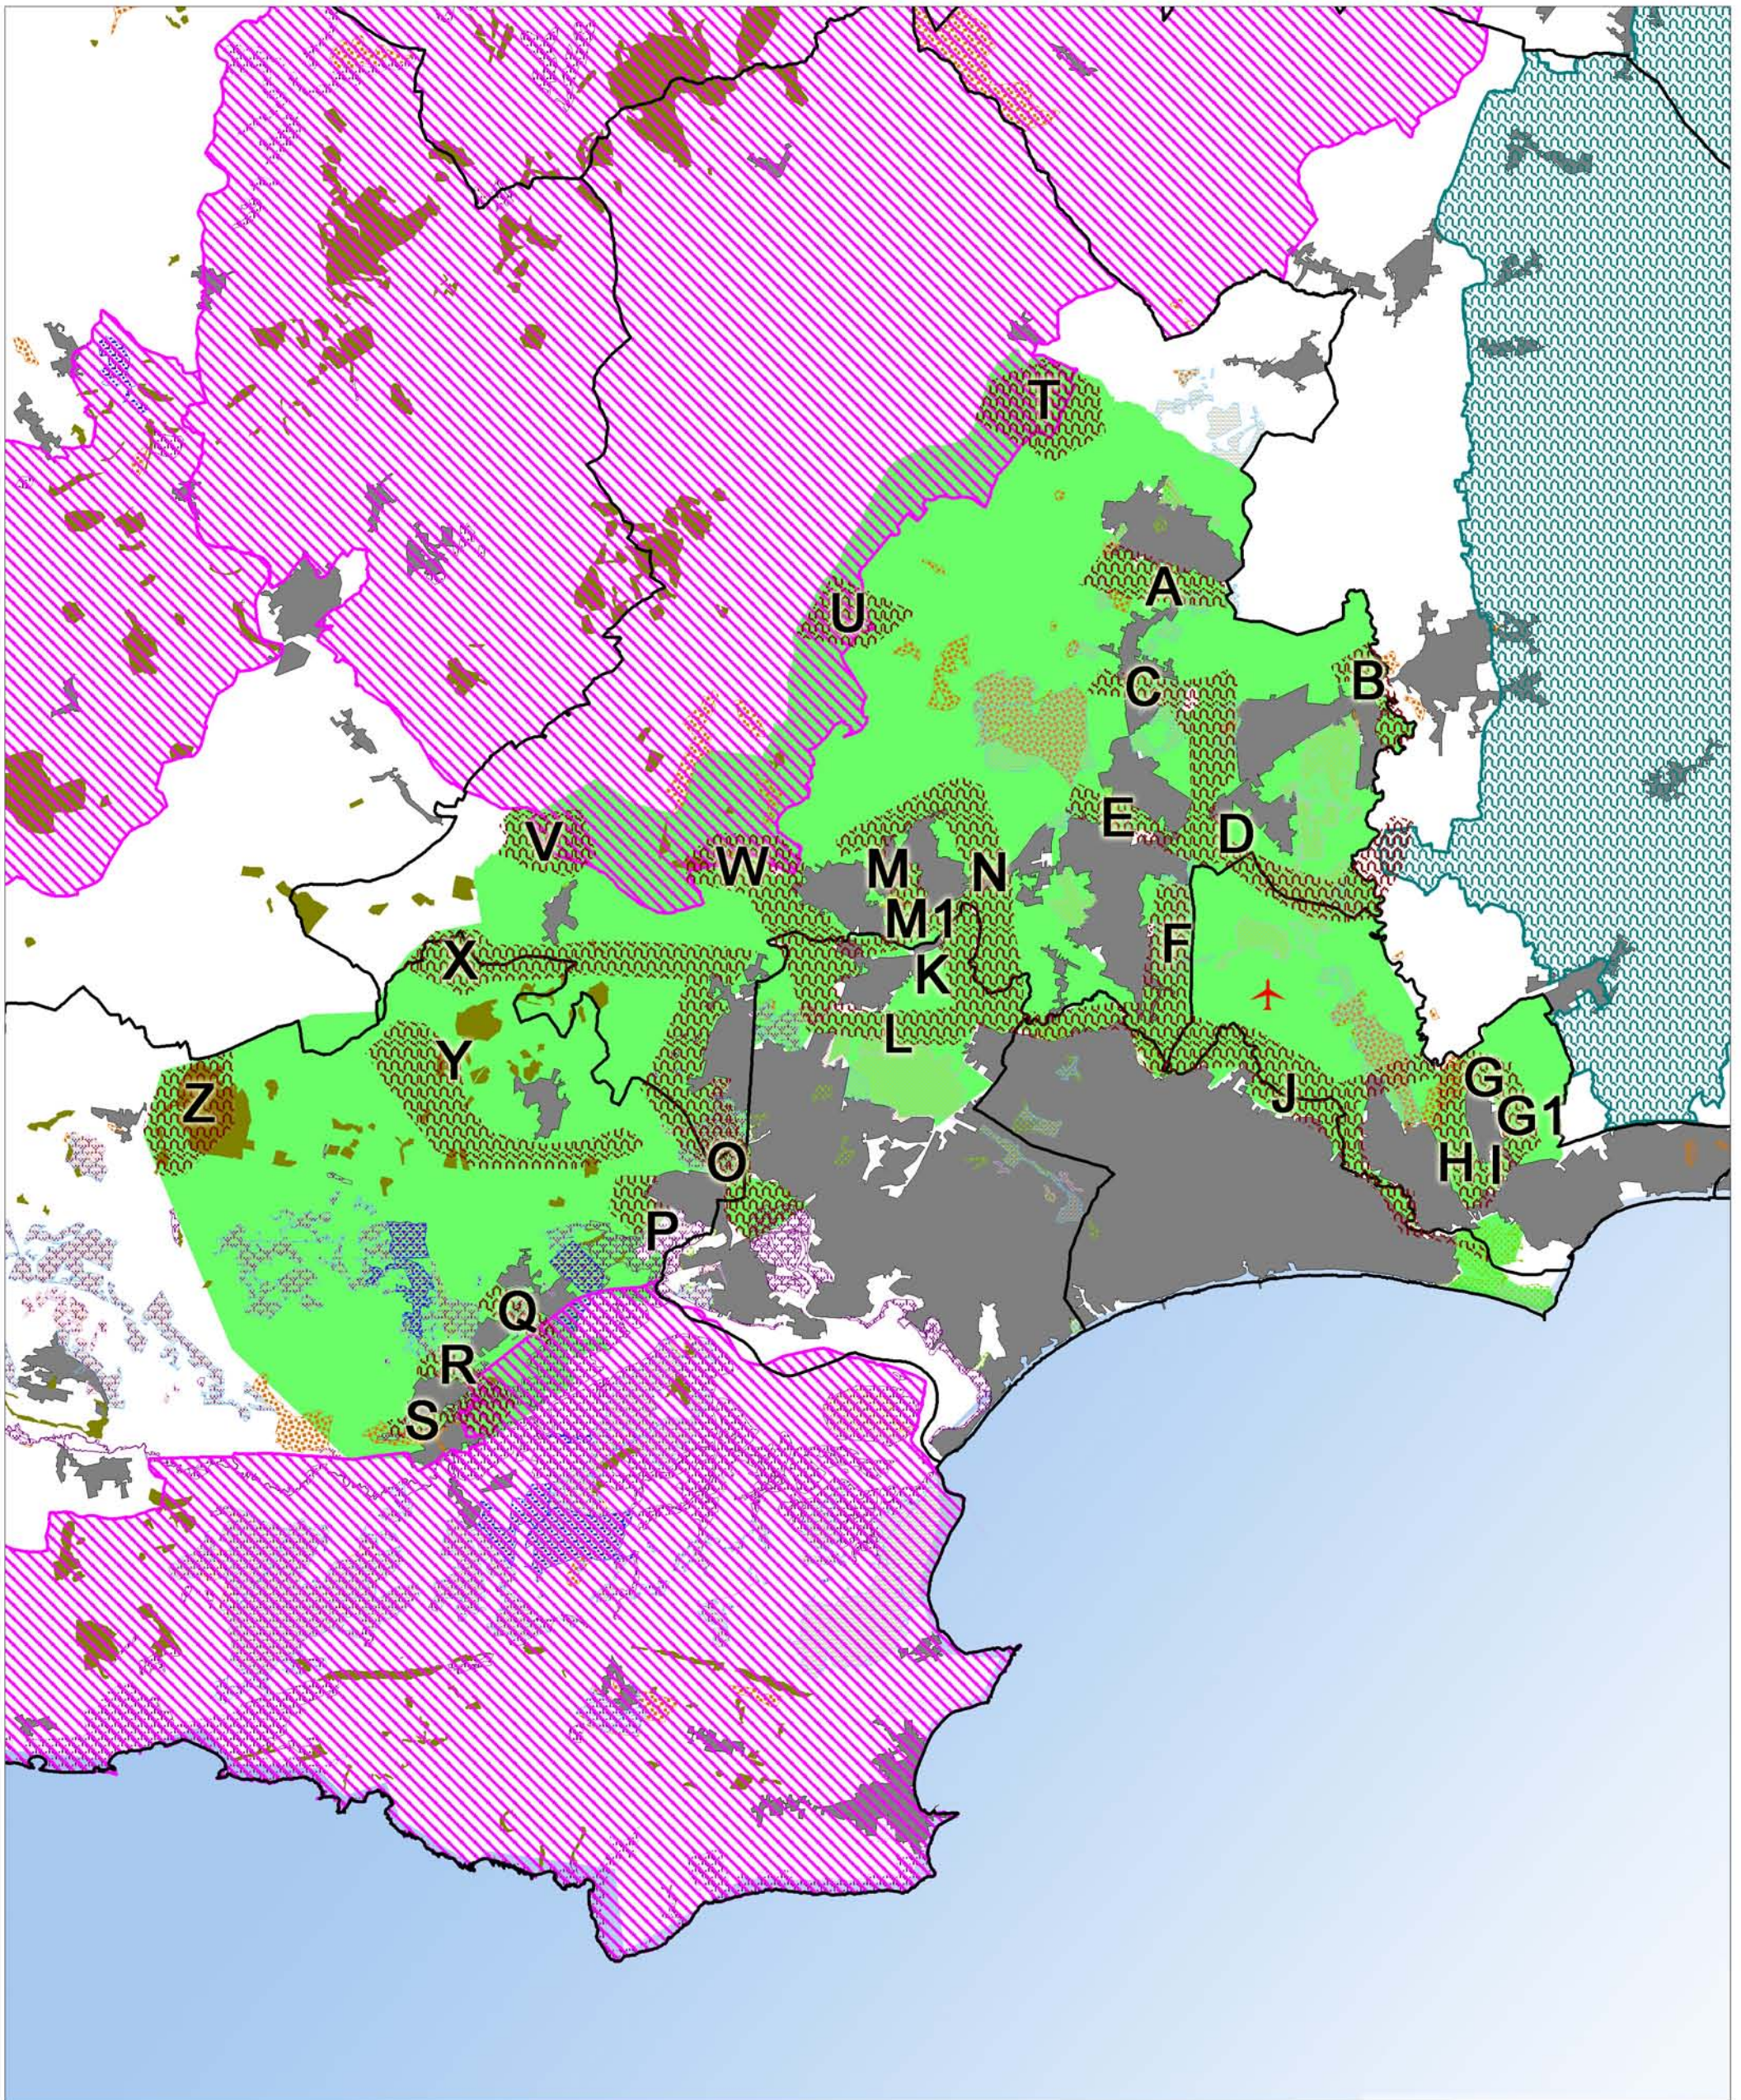

Appendix 8: Green Belt Review – analysis of purpose

West of England Green Belt review - analysis of purpose

South East Dorset Green Belt review - analysis of purpose

* Urban areas based on ONS definition, which results in full extent of Green Belt not being properly shown for some urban locations

** Flood plain layer not provided for South East Dorset

Cheltenham and Gloucester Green Belt review - analysis of purpose