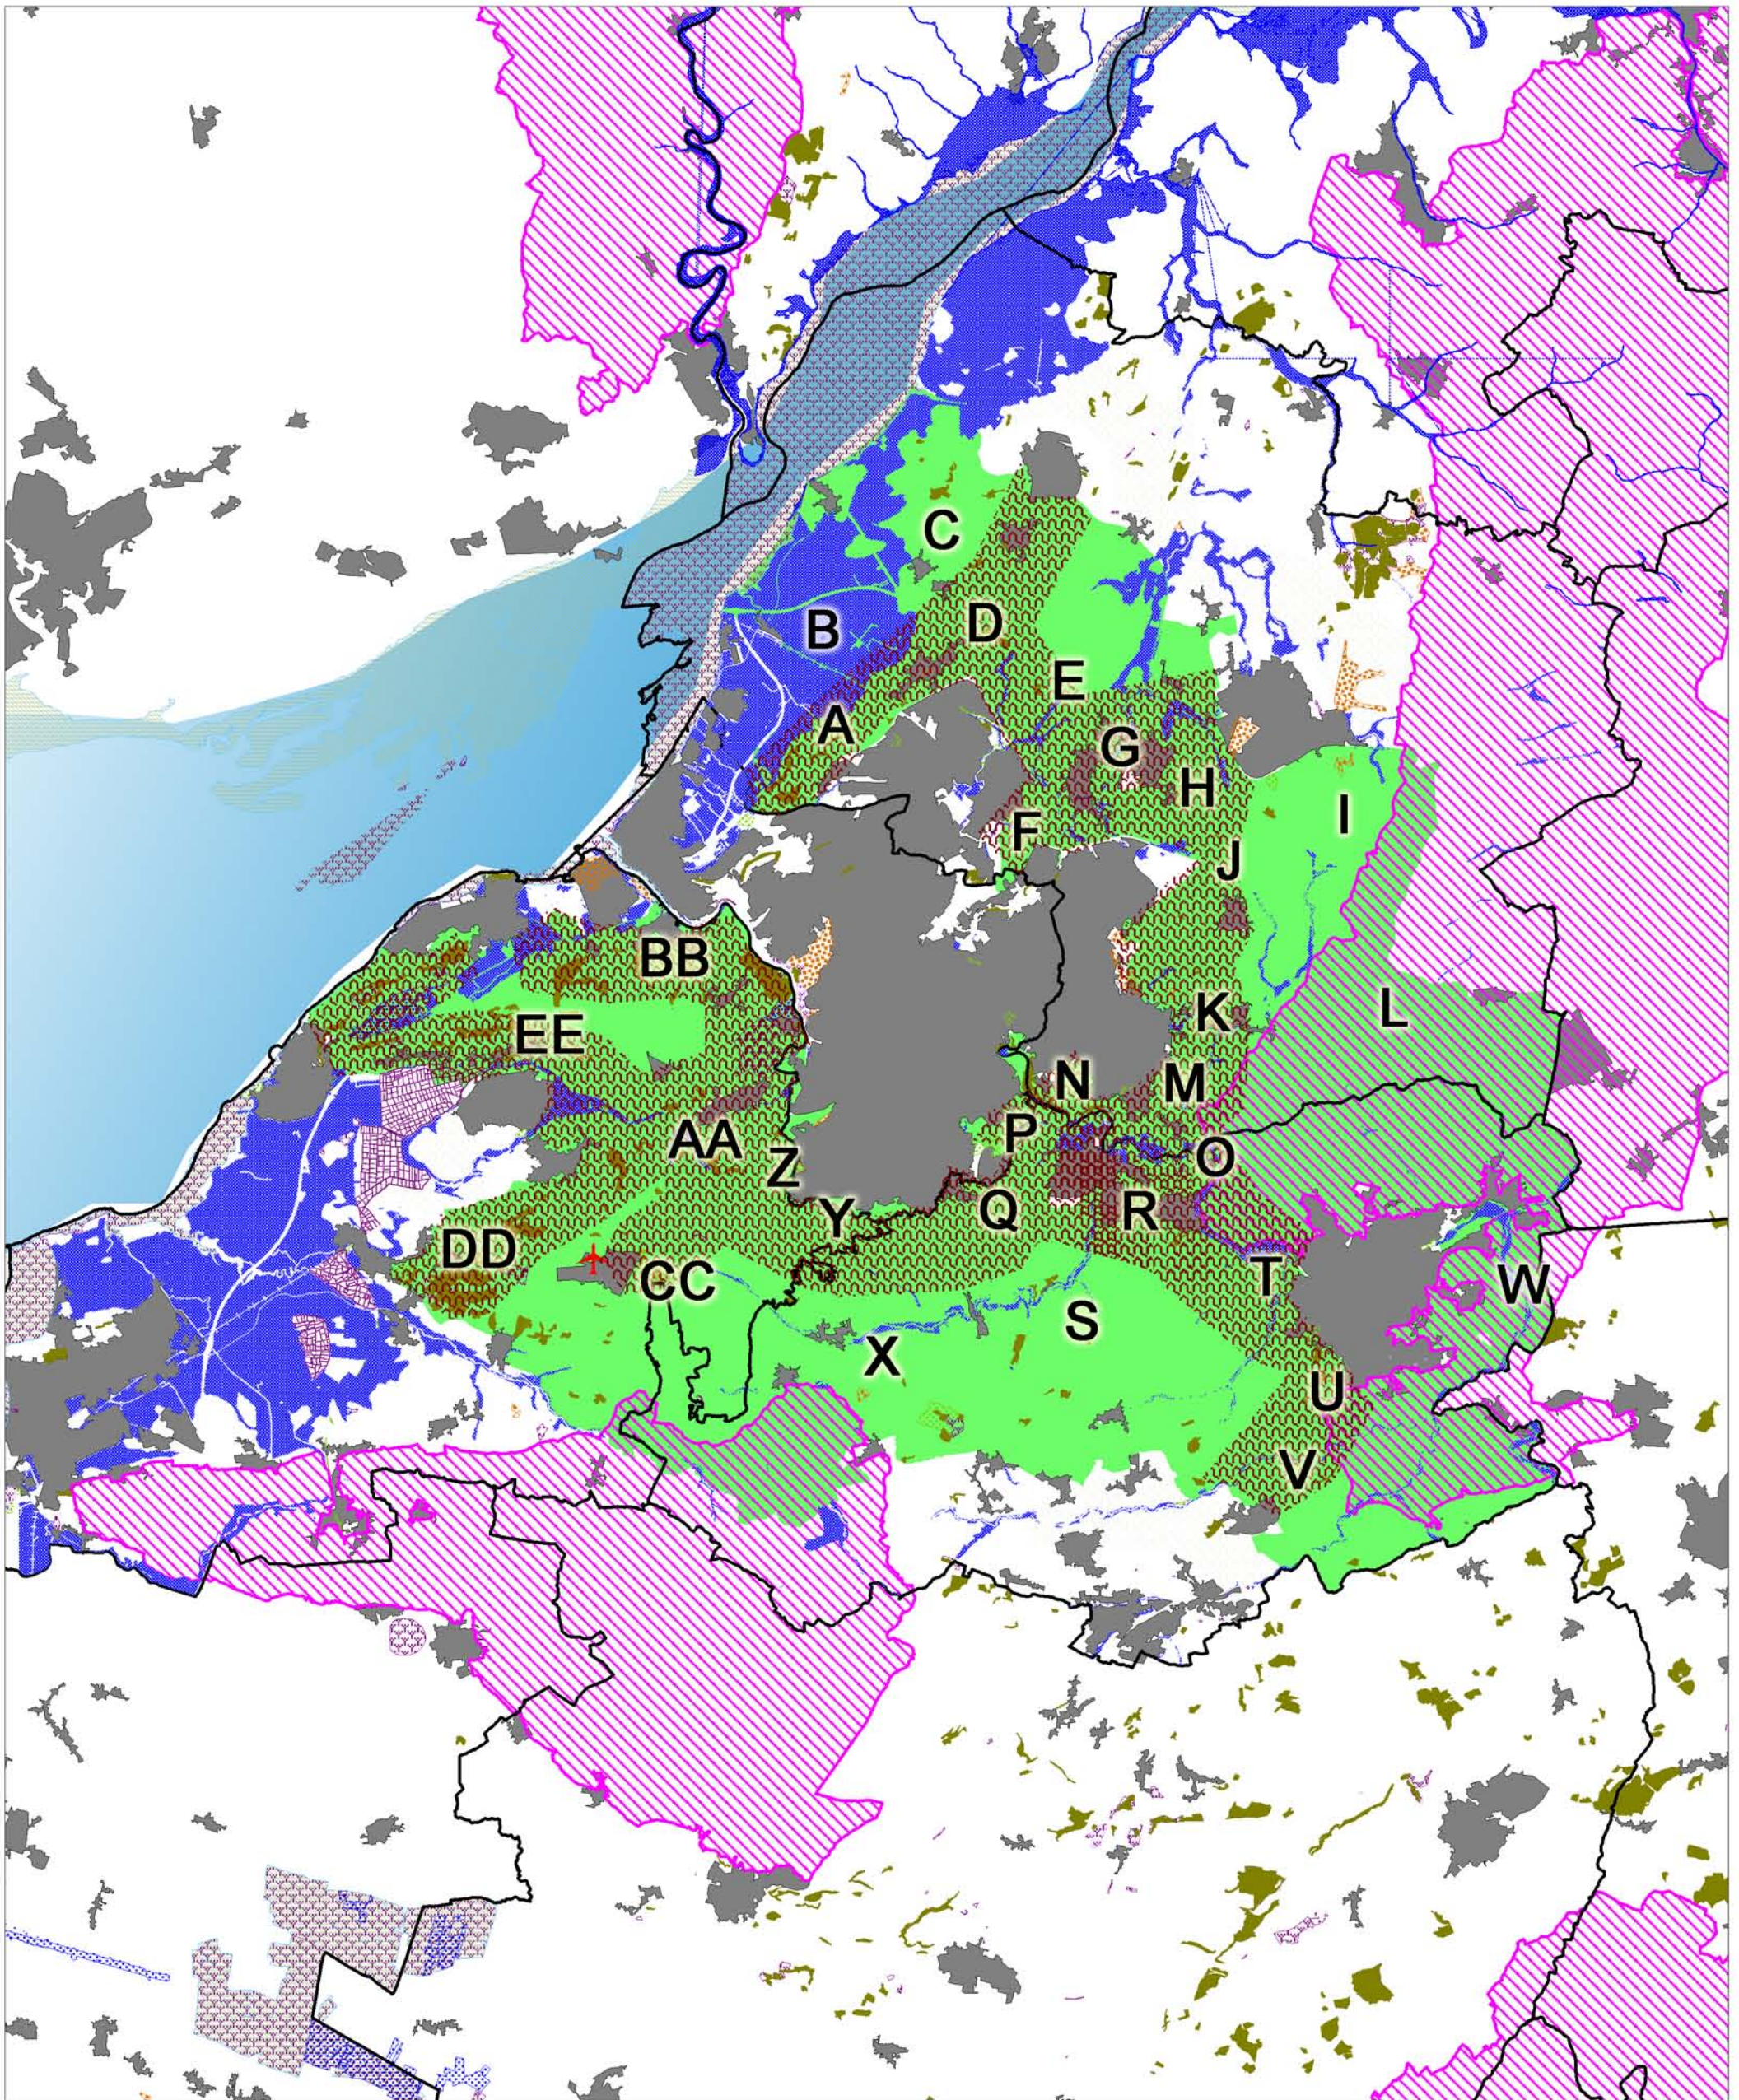

Appendix 8: Green Belt Review – analysis of purpose

West of England Green Belt review - analysis of purpose

South East Dorset Green Belt review - analysis of purpose

* Urban areas based on ONS definition, which results in full extent of Green Belt not being properly shown for some urban locations

** Flood plain layer not provided for South East Dorset

Cheltenham and Gloucester Green Belt review - analysis of purpose