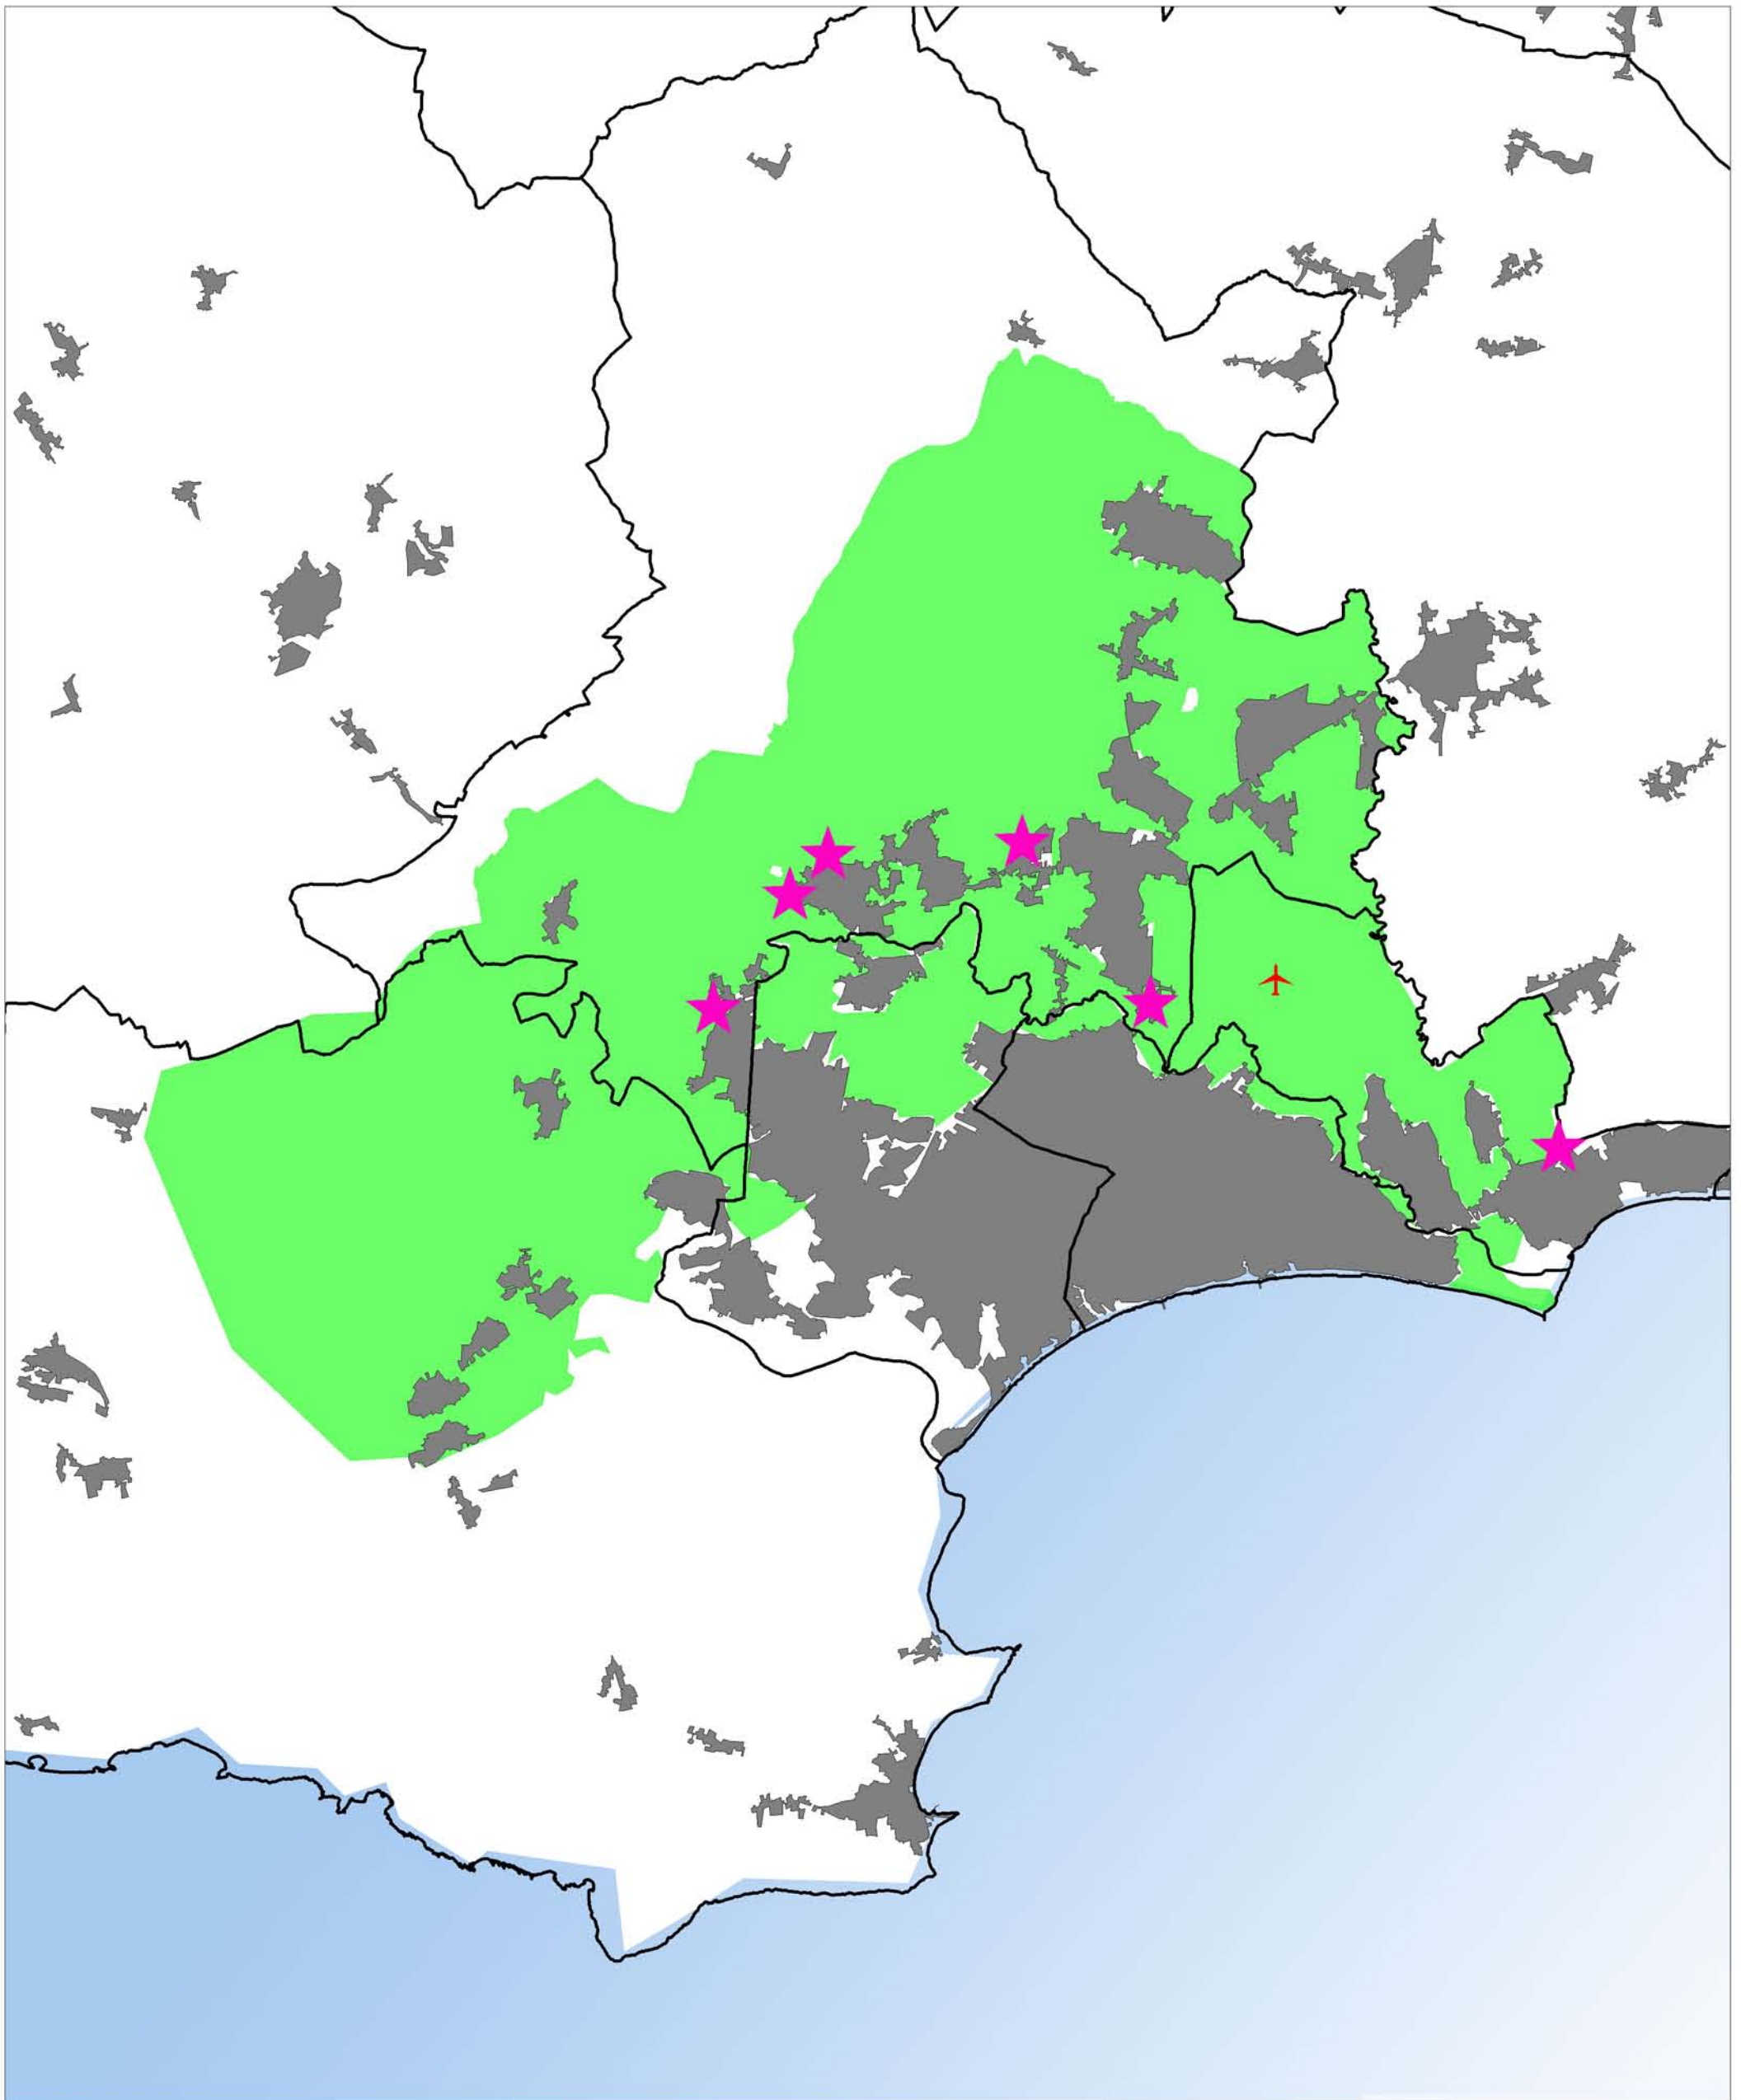

## Appendix 9: Green Belt Review - identified locations for boundary review

# West of England Green Belt review - identified locations for boundary review

# South East Dorset Green Belt review - identified locations for boundary review

\* Urban areas based on ONS definition, which results in full extent of green belt not being properly shown for some urban locations

Cheltenham and Gloucester Green Belt review - identified locations for boundary review