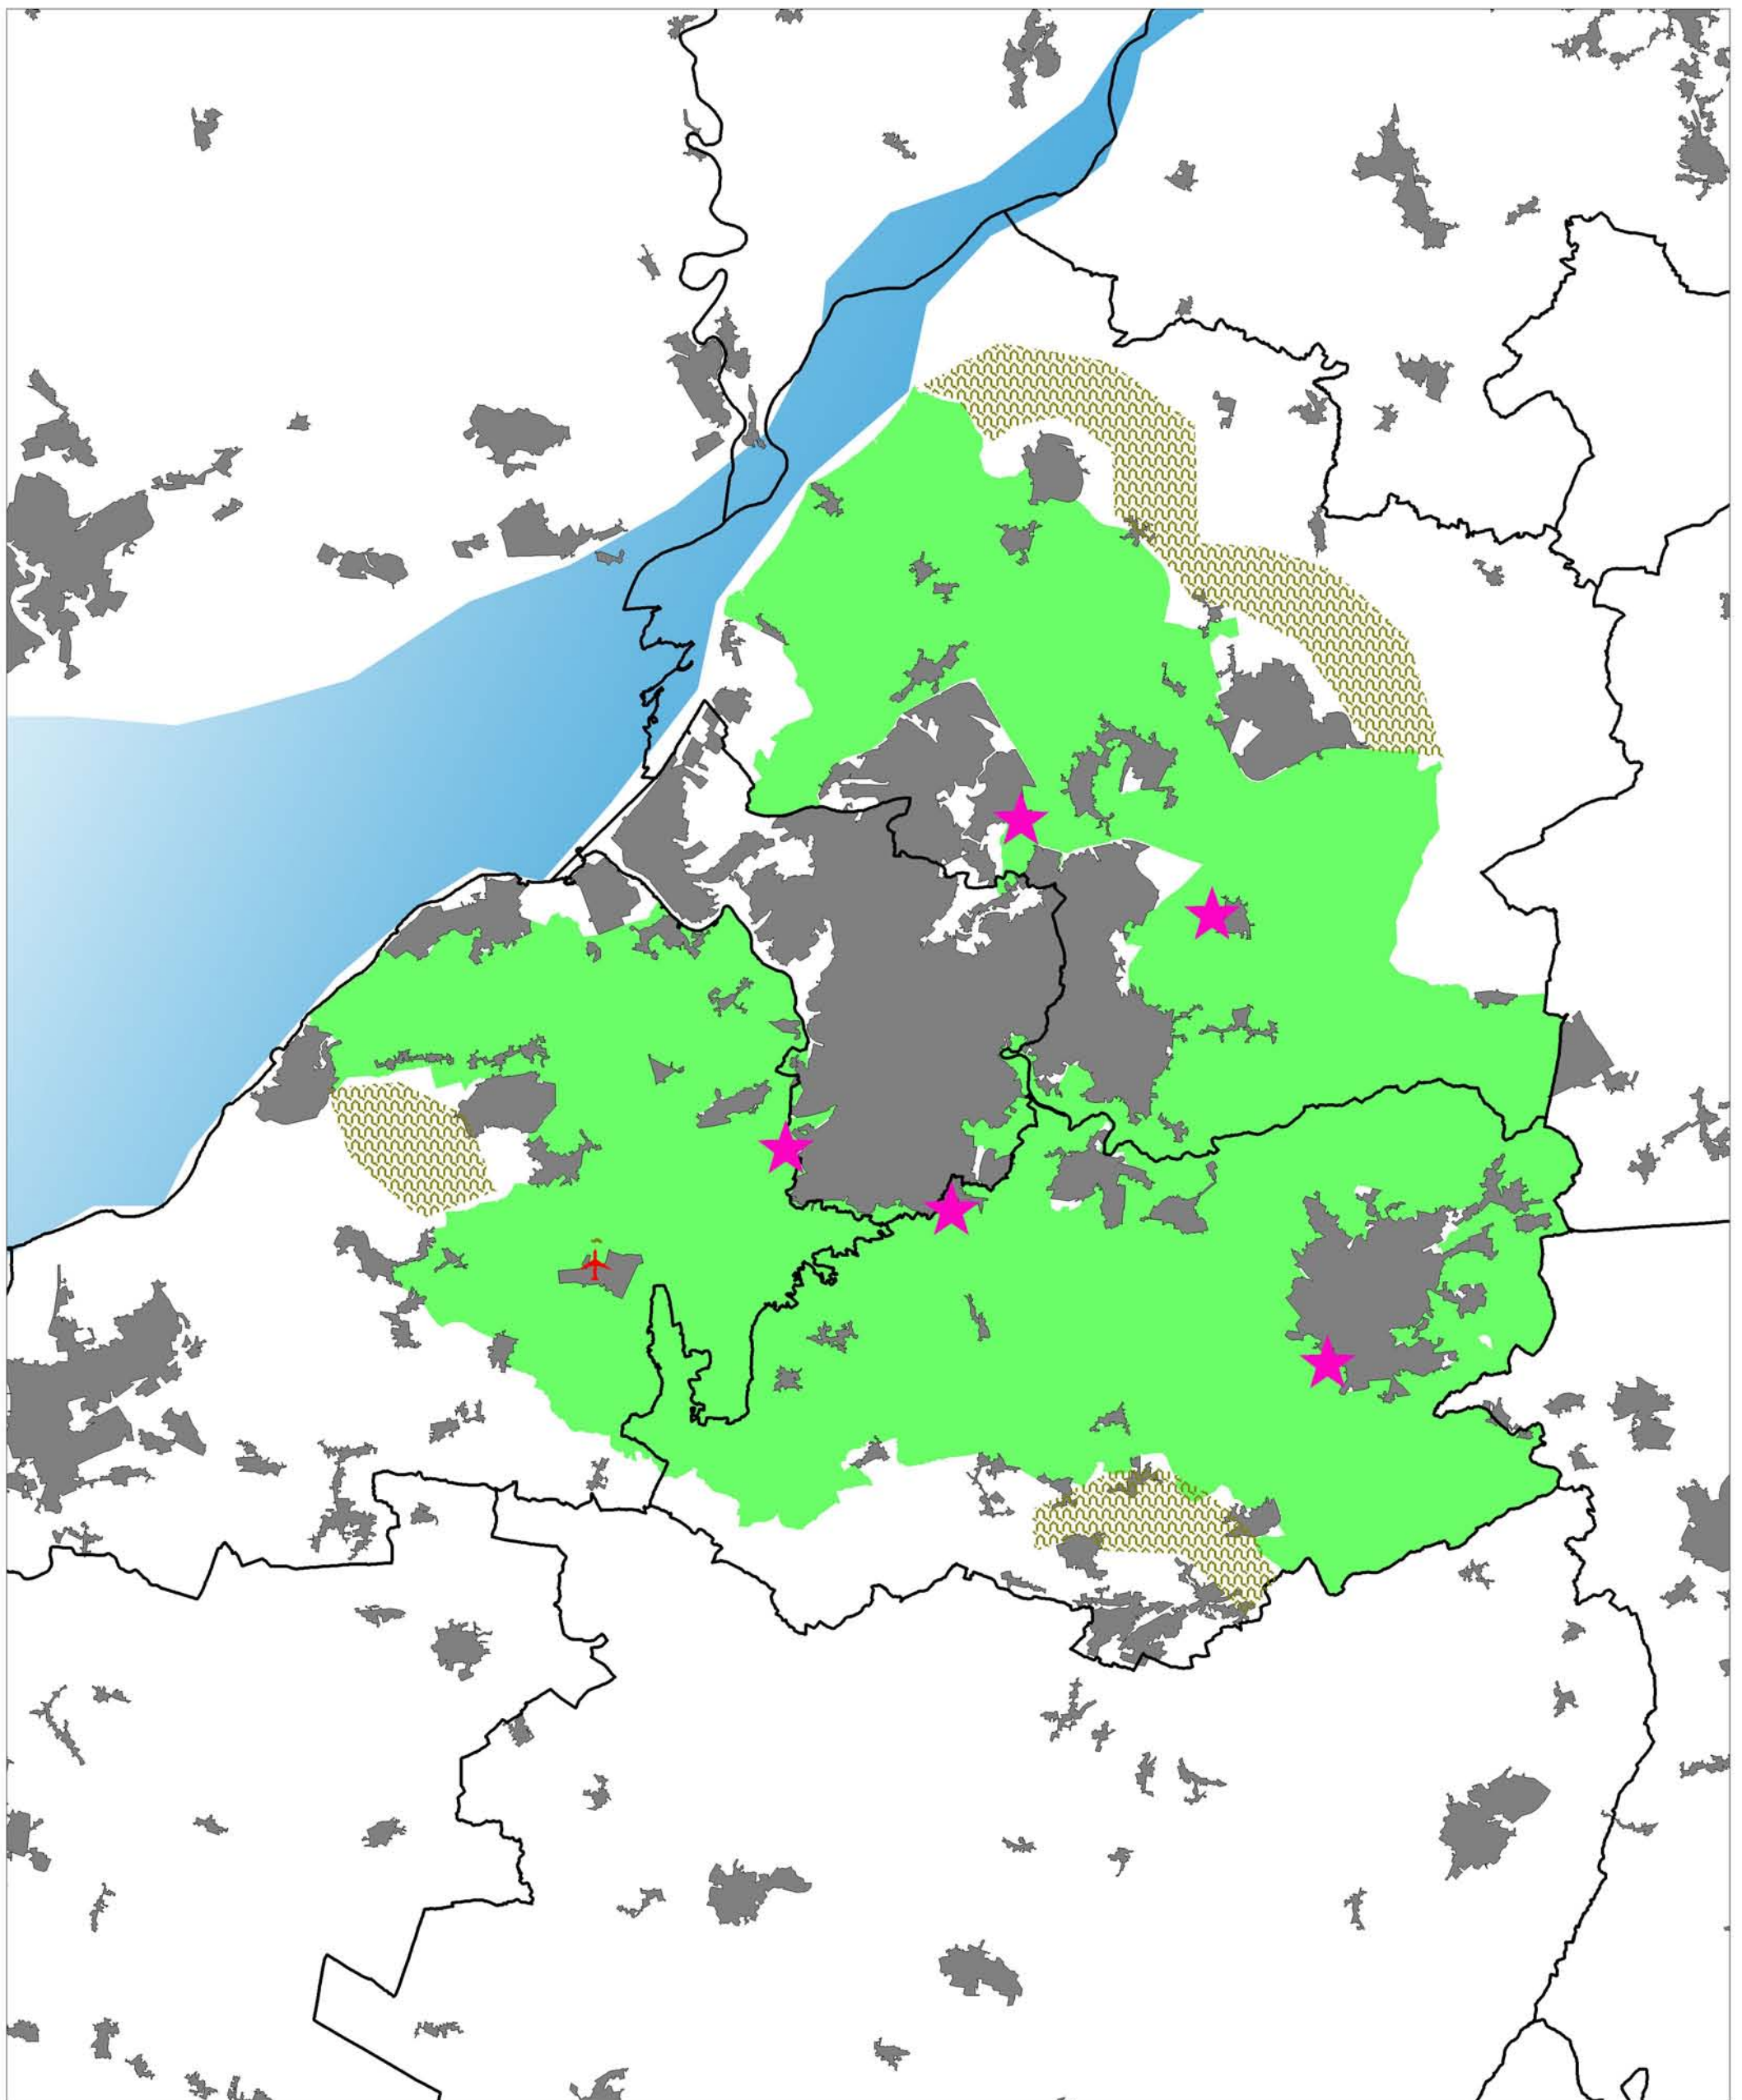

## Appendix 9: Green Belt Review - identified locations for boundary review

# West of England Green Belt review - identified locations for boundary review

# South East Dorset Green Belt review - identified locations for boundary review

\* Urban areas based on ONS definition, which results in full extent of green belt not being properly shown for some urban locations

Cheltenham and Gloucester Green Belt review - identified locations for boundary review