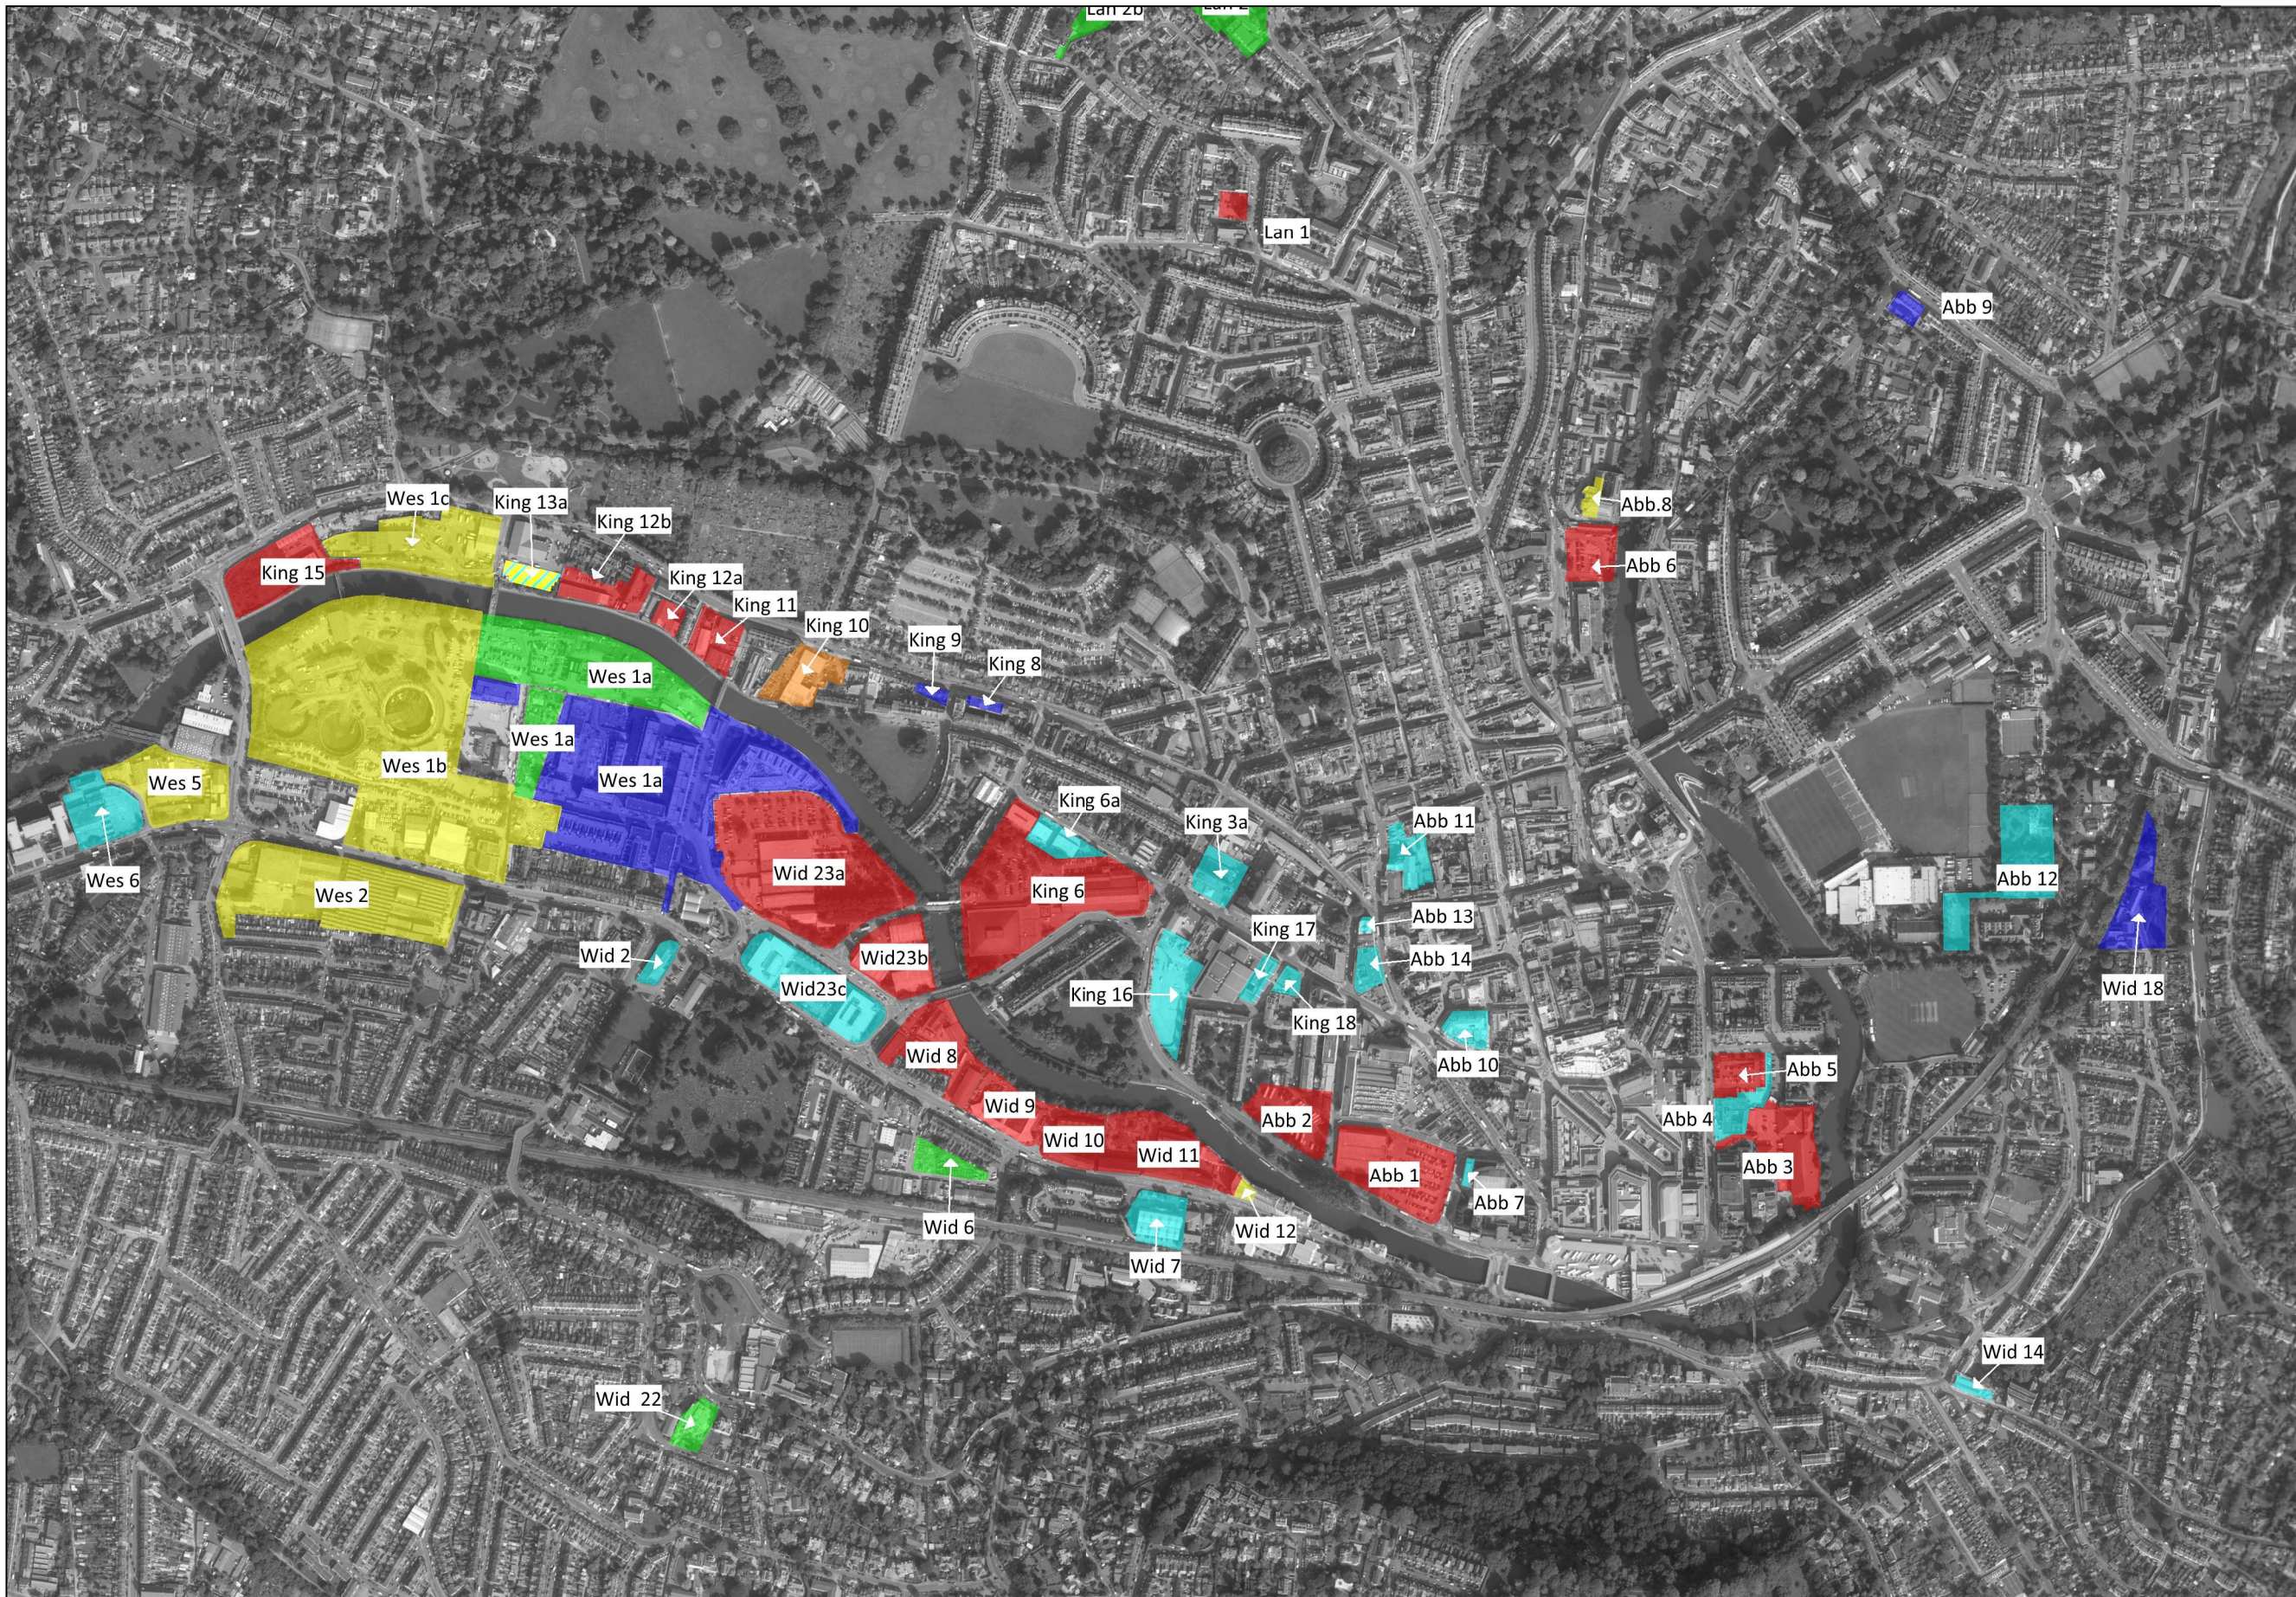

BANES Housing Land Supply Report, April 2016

Central Bath

Legend	
	Built
	Under Construction
	Planning Permission
	Planning Application
	Wholly or partly allocated for residential development
	Permission refused or application withdrawn
	Safeguarded Land
	Non-residential site
	Residential permission with non-residential pre-app

BANES Housing Land Supply Report, April 2016

North Bath

South Bath

Legend	
	Built
	Under Construction
	Planning Permission
	Planning Application
	Wholly or partly allocated for residential development
	Permission refused or application withdrawn
	Safeguarded Land
	Non-residential site
	Residential permission with non-residential pre-app

West Bath

Legend	
	Built
	Under Construction
	Planning Permission
	Planning Application
	Wholly or partly allocated for residential development
	Permission refused or application withdrawn
	Safeguarded Land
	Non-residential site
	Residential permission with non-residential pre-app