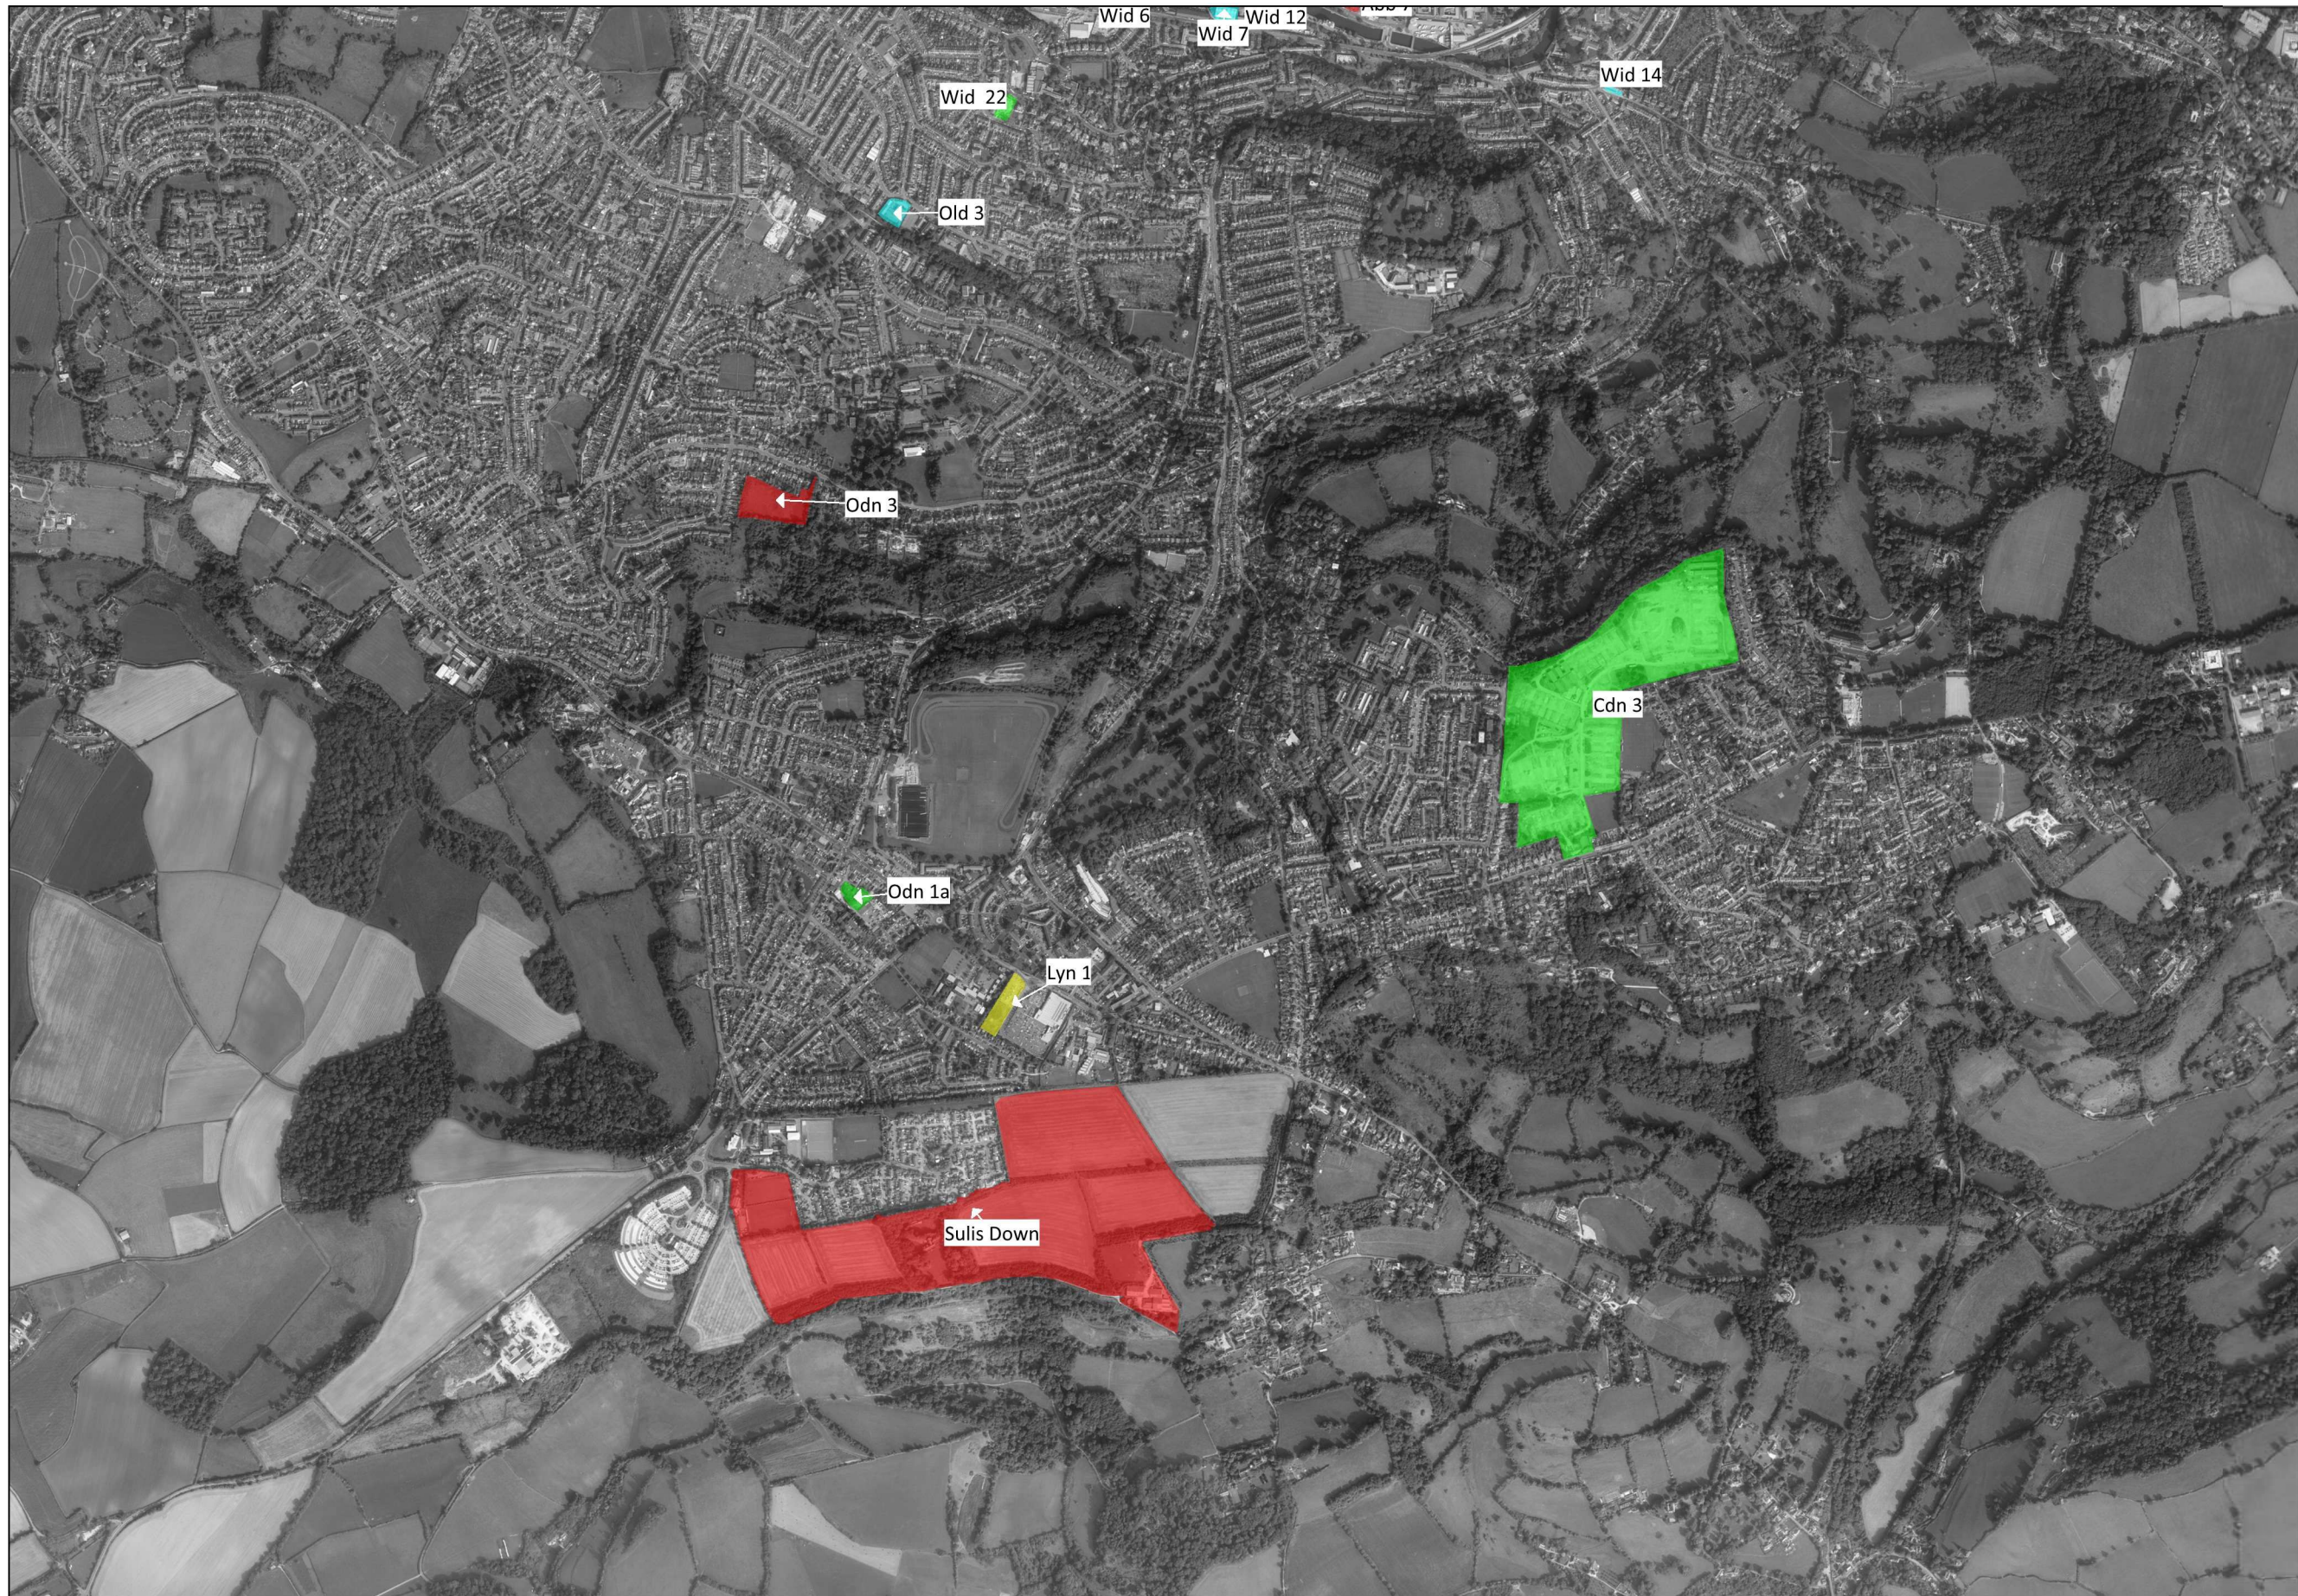

BANES Housing Land Supply Report, April 2016

Central Bath

Legend	
	Built
	Under Construction
	Planning Permission
	Planning Application
	Wholly or partly allocated for residential development
	Permission refused or application withdrawn
	Safeguarded Land
	Non-residential site
	Residential permission with non-residential pre-app

BANES Housing Land Supply Report, April 2016

North Bath

South Bath

Legend	
	Built
	Under Construction
	Planning Permission
	Planning Application
	Wholly or partly allocated for residential development
	Permission refused or application withdrawn
	Safeguarded Land
	Non-residential site
	Residential permission with non-residential pre-app

West Bath

Legend	
	Built
	Under Construction
	Planning Permission
	Planning Application
	Wholly or partly allocated for residential development
	Permission refused or application withdrawn
	Safeguarded Land
	Non-residential site
	Residential permission with non-residential pre-app