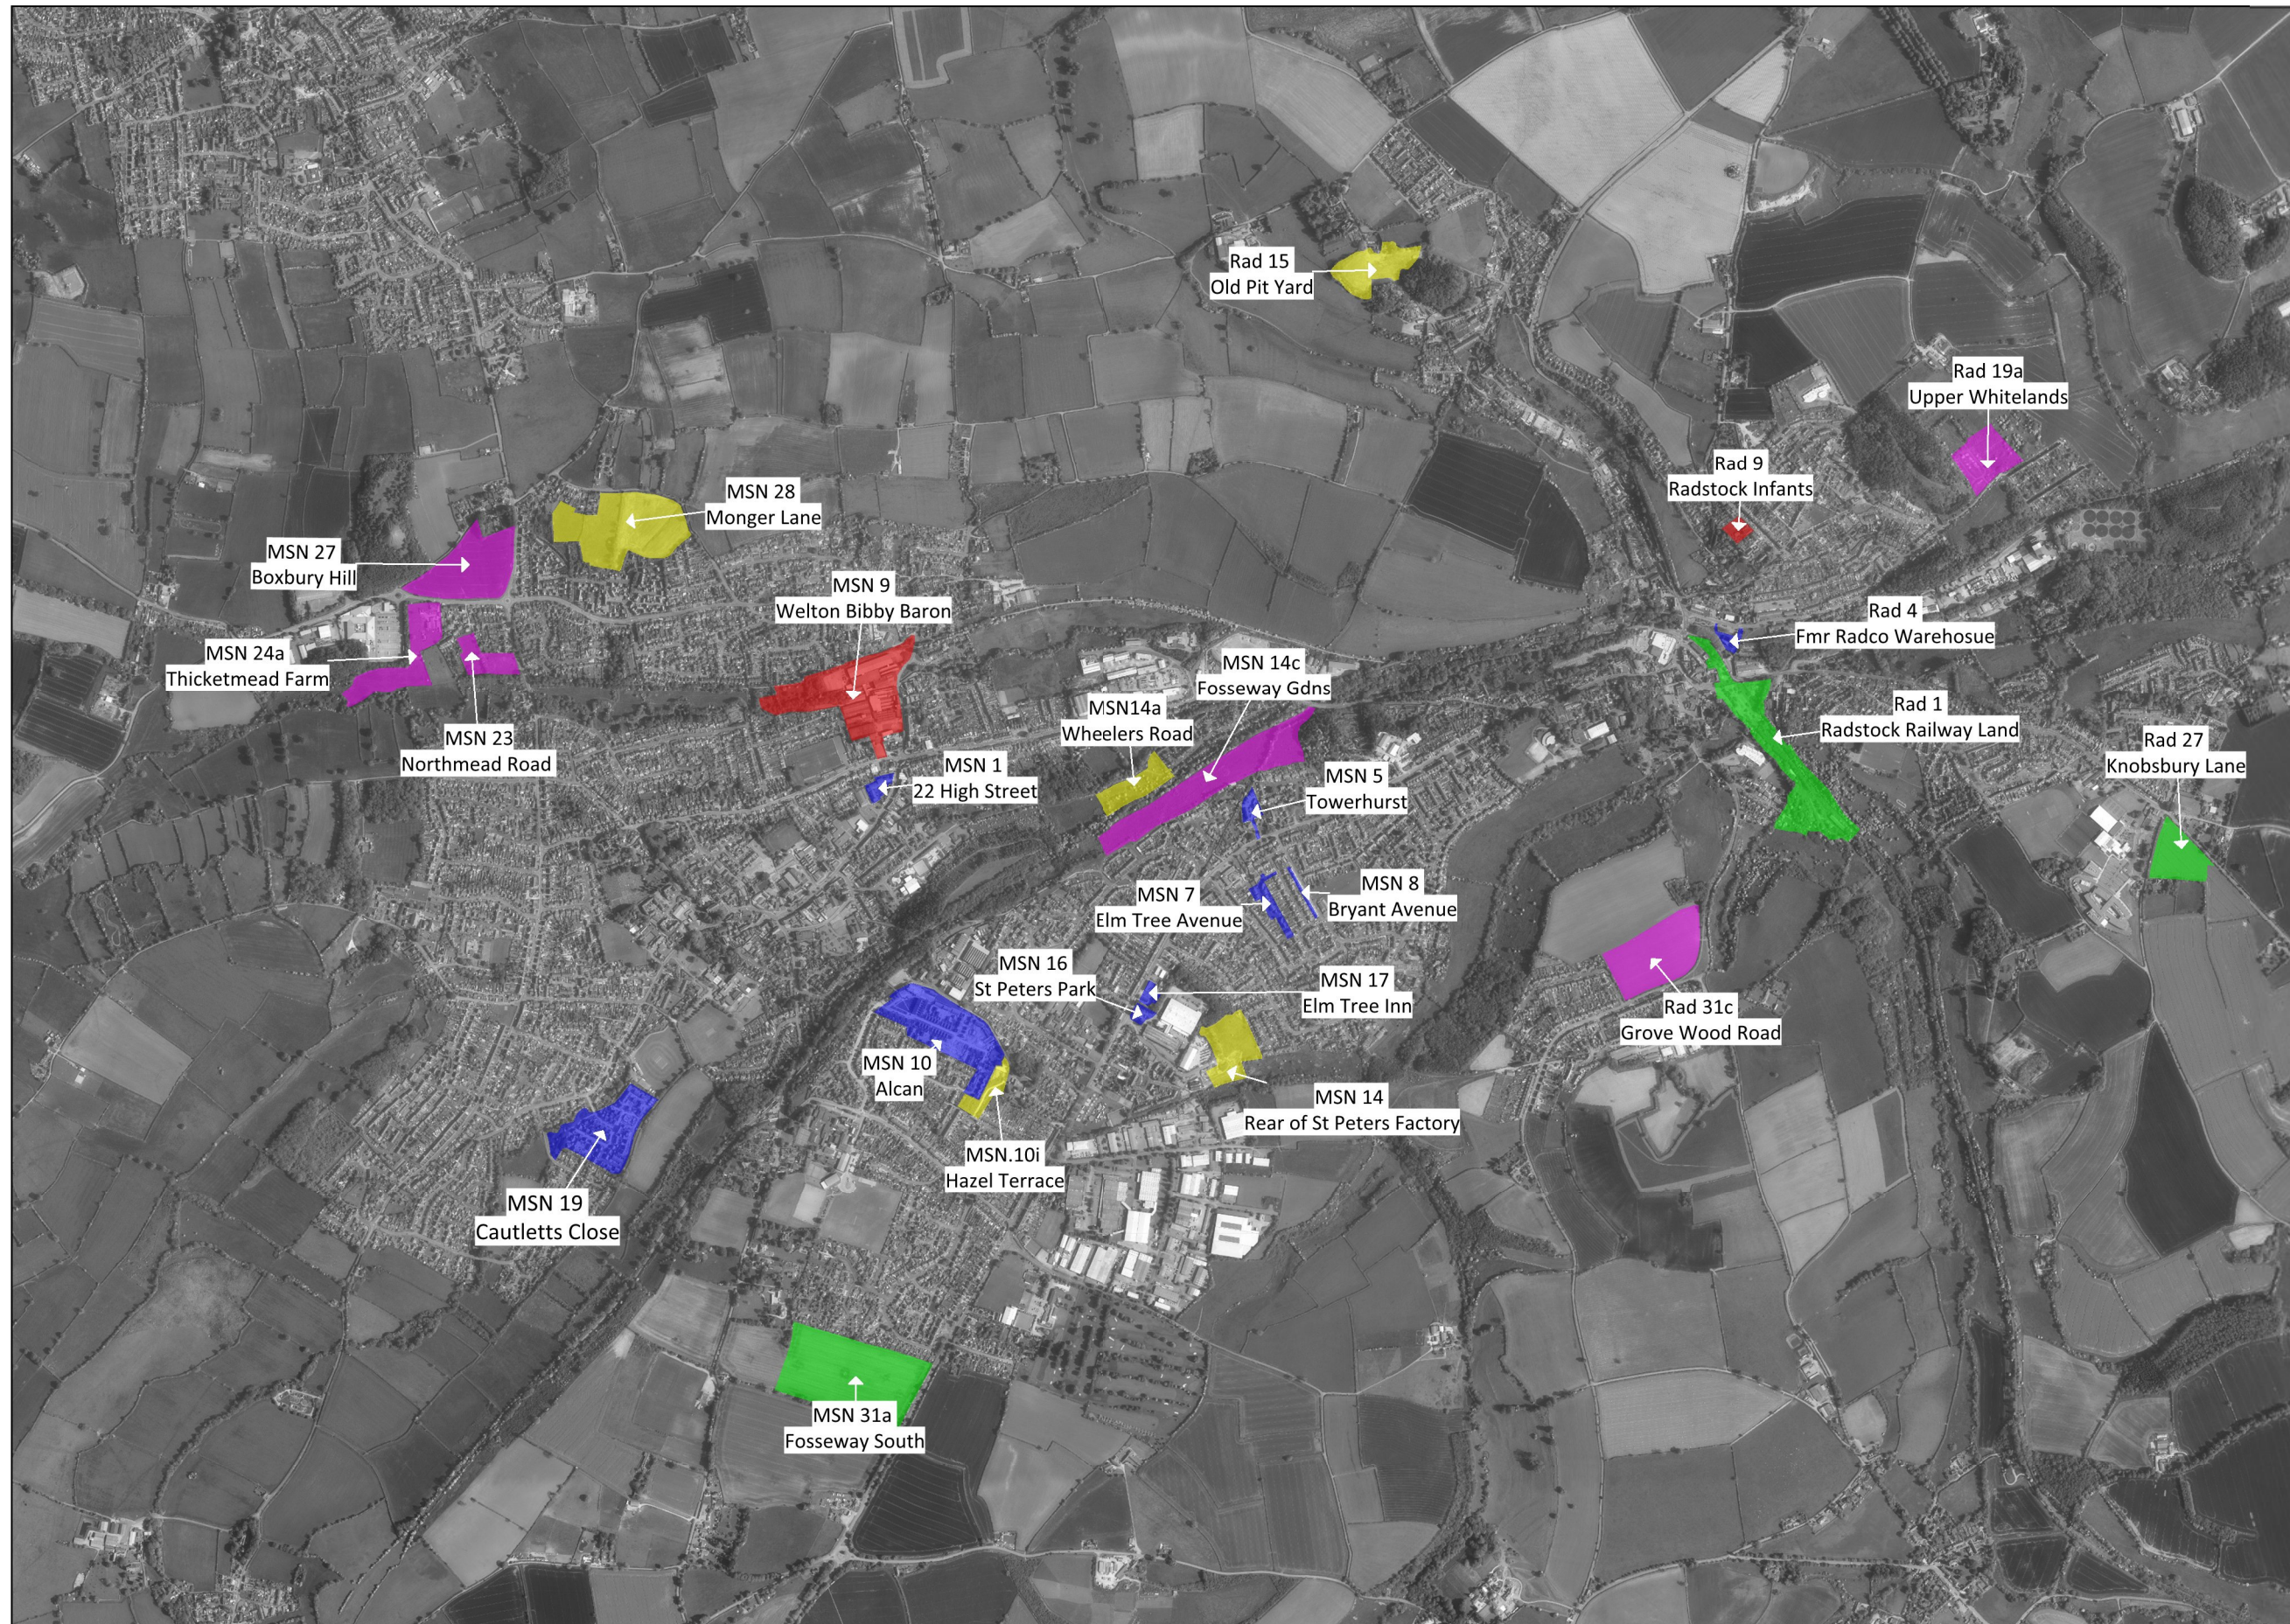

BANES Housing Land Supply Report, April 2016

Midsomer Norton, Westfield & Radstock

Legend

- Blue: Built
- Green: Under Construction
- Yellow: Planning Permission
- Red: Allocated & other
- Magenta: Permission refused or application withdrawn

Peasedown St John

Paulton