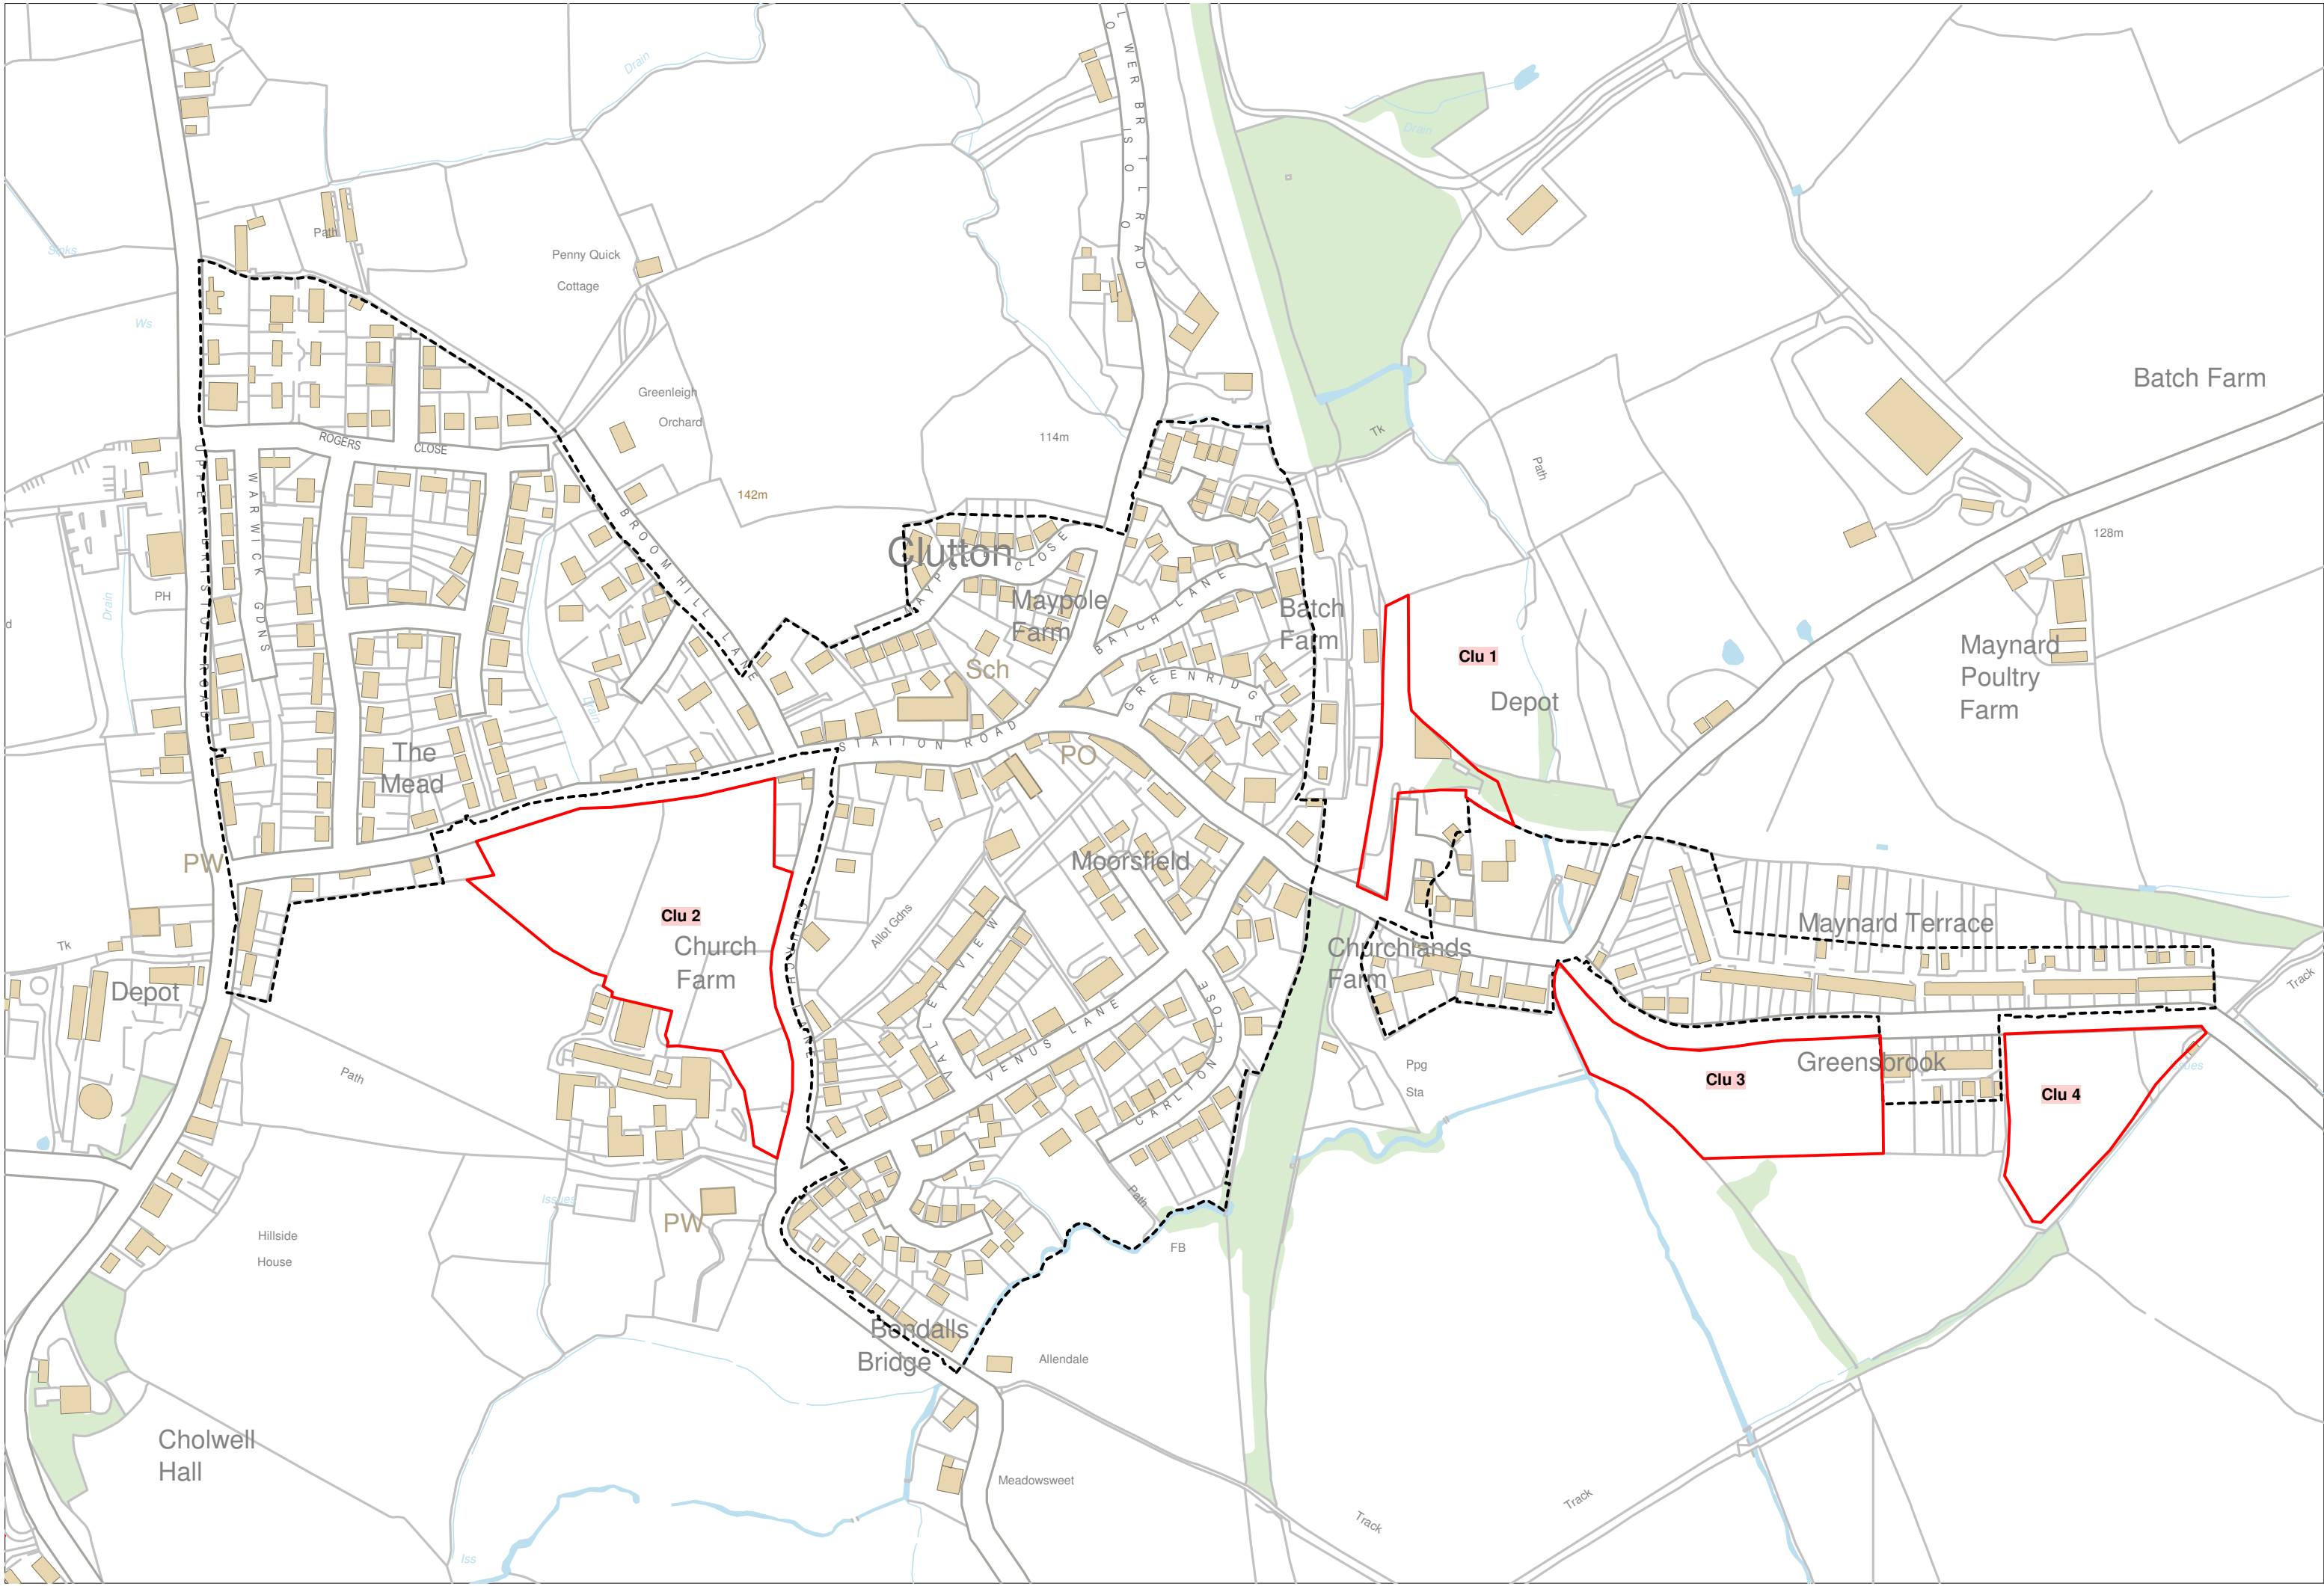

Clutton

Clu 2
Church Farm

Clu 1
Depot

Clu 3
Greensbrook

Clu 4

Batch Farm

Maynard Poultry Farm

Maynard Terrace

Greensbrook

Churchlands Farm

Maypole Farm
Sch

Moorsfield

Bardalls Bridge

Allendale

Meadowsweet

The Mead

Penny Quick Cottage

Greenleigh Orchard

Depot

Hillside House

Cholwell Hall

114m

142m

128m

LOWER BRISTOL ROAD

STATION ROAD

ROGERS CLOSE

WARWICK GDN'S

BROOM HILL LANE

BATCH LANE

GREEN RIDGE

PO

MOORSFIELD

ALLEY VIEW

VENUS LANE

CARLTON

ESOLD

FB

Ppg Sta

Track

Track

Track

Drain

Ws

Drain

Tk

Path

Issues

Iss

Tk

Path

Issues