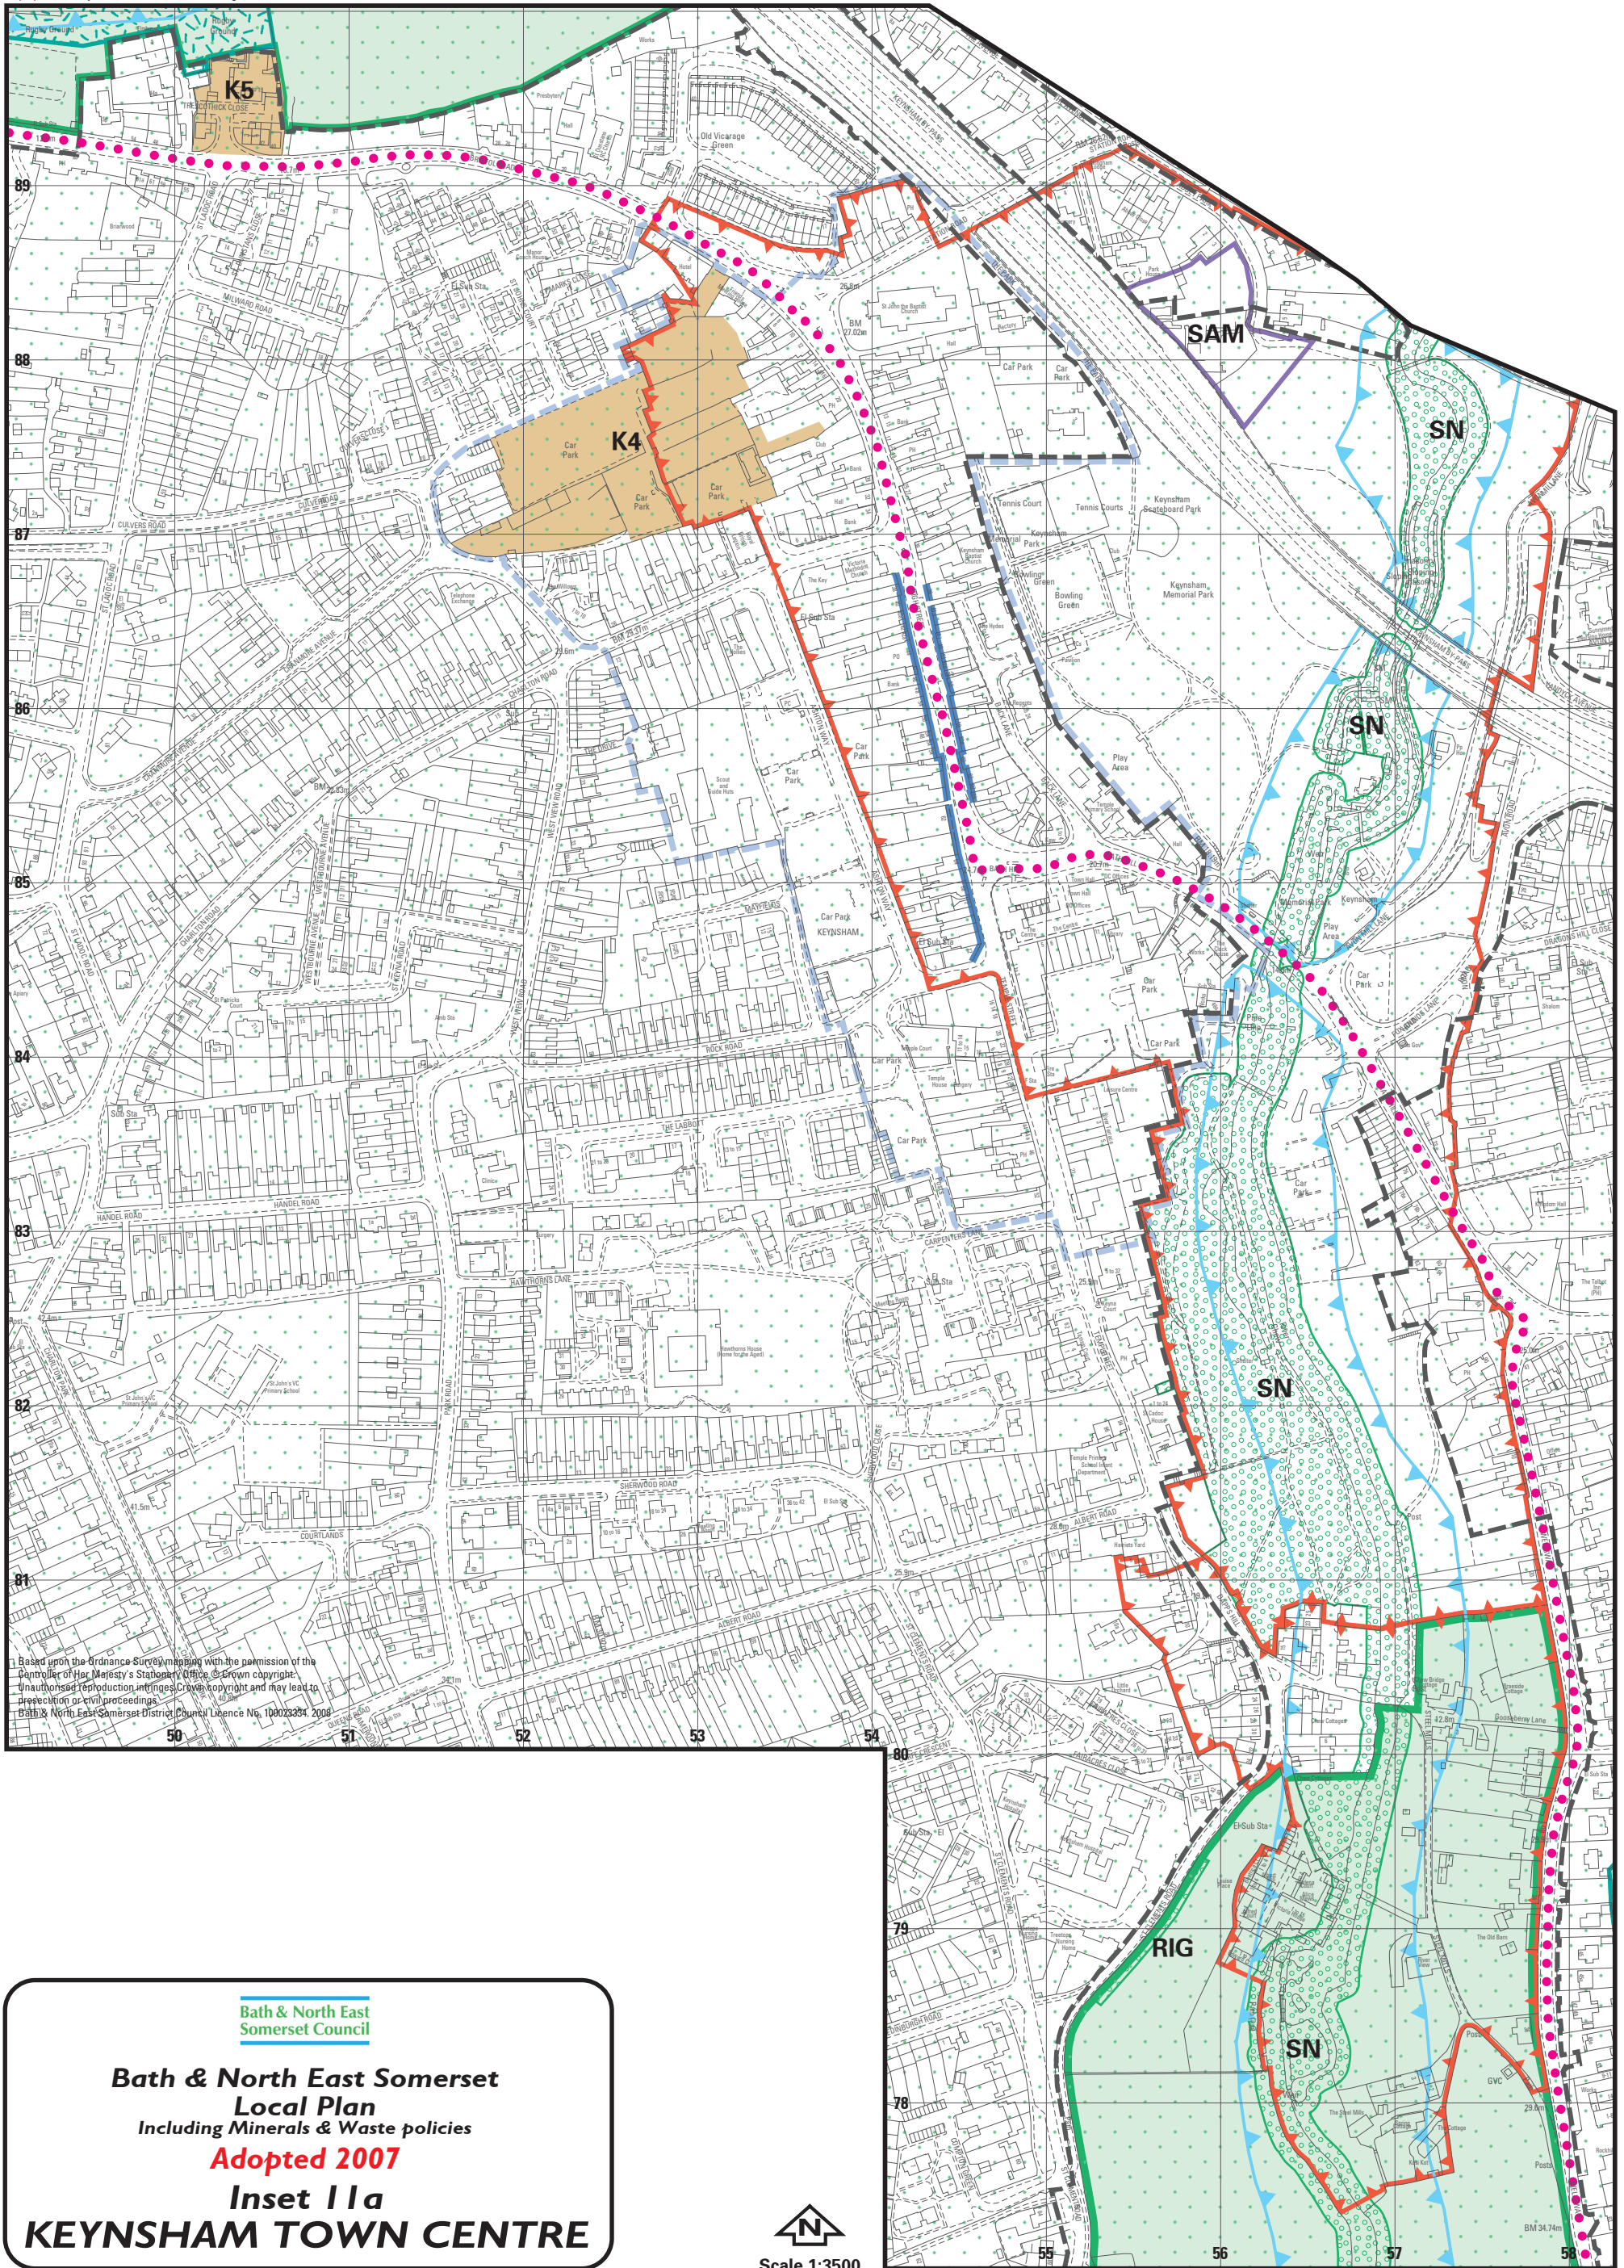

Maps produced by Lovell Johns Ltd., Oxford, England.

Based upon the Ordnance Survey map with the permission of the
 Controller of Her Majesty's Stationery Office & Crown copyright.
 Ordnance Survey reproduction requires Crown copyright and may lead to
 prosecution or civil proceedings.
 Bath & North East Somerset District Council Licence No. 10002334, 2009

Bath & North East Somerset Council

**Bath & North East Somerset
 Local Plan
 Including Minerals & Waste policies
 Adopted 2007
 Inset 11a
 KEYNSHAM TOWN CENTRE**

Scale 1:3500