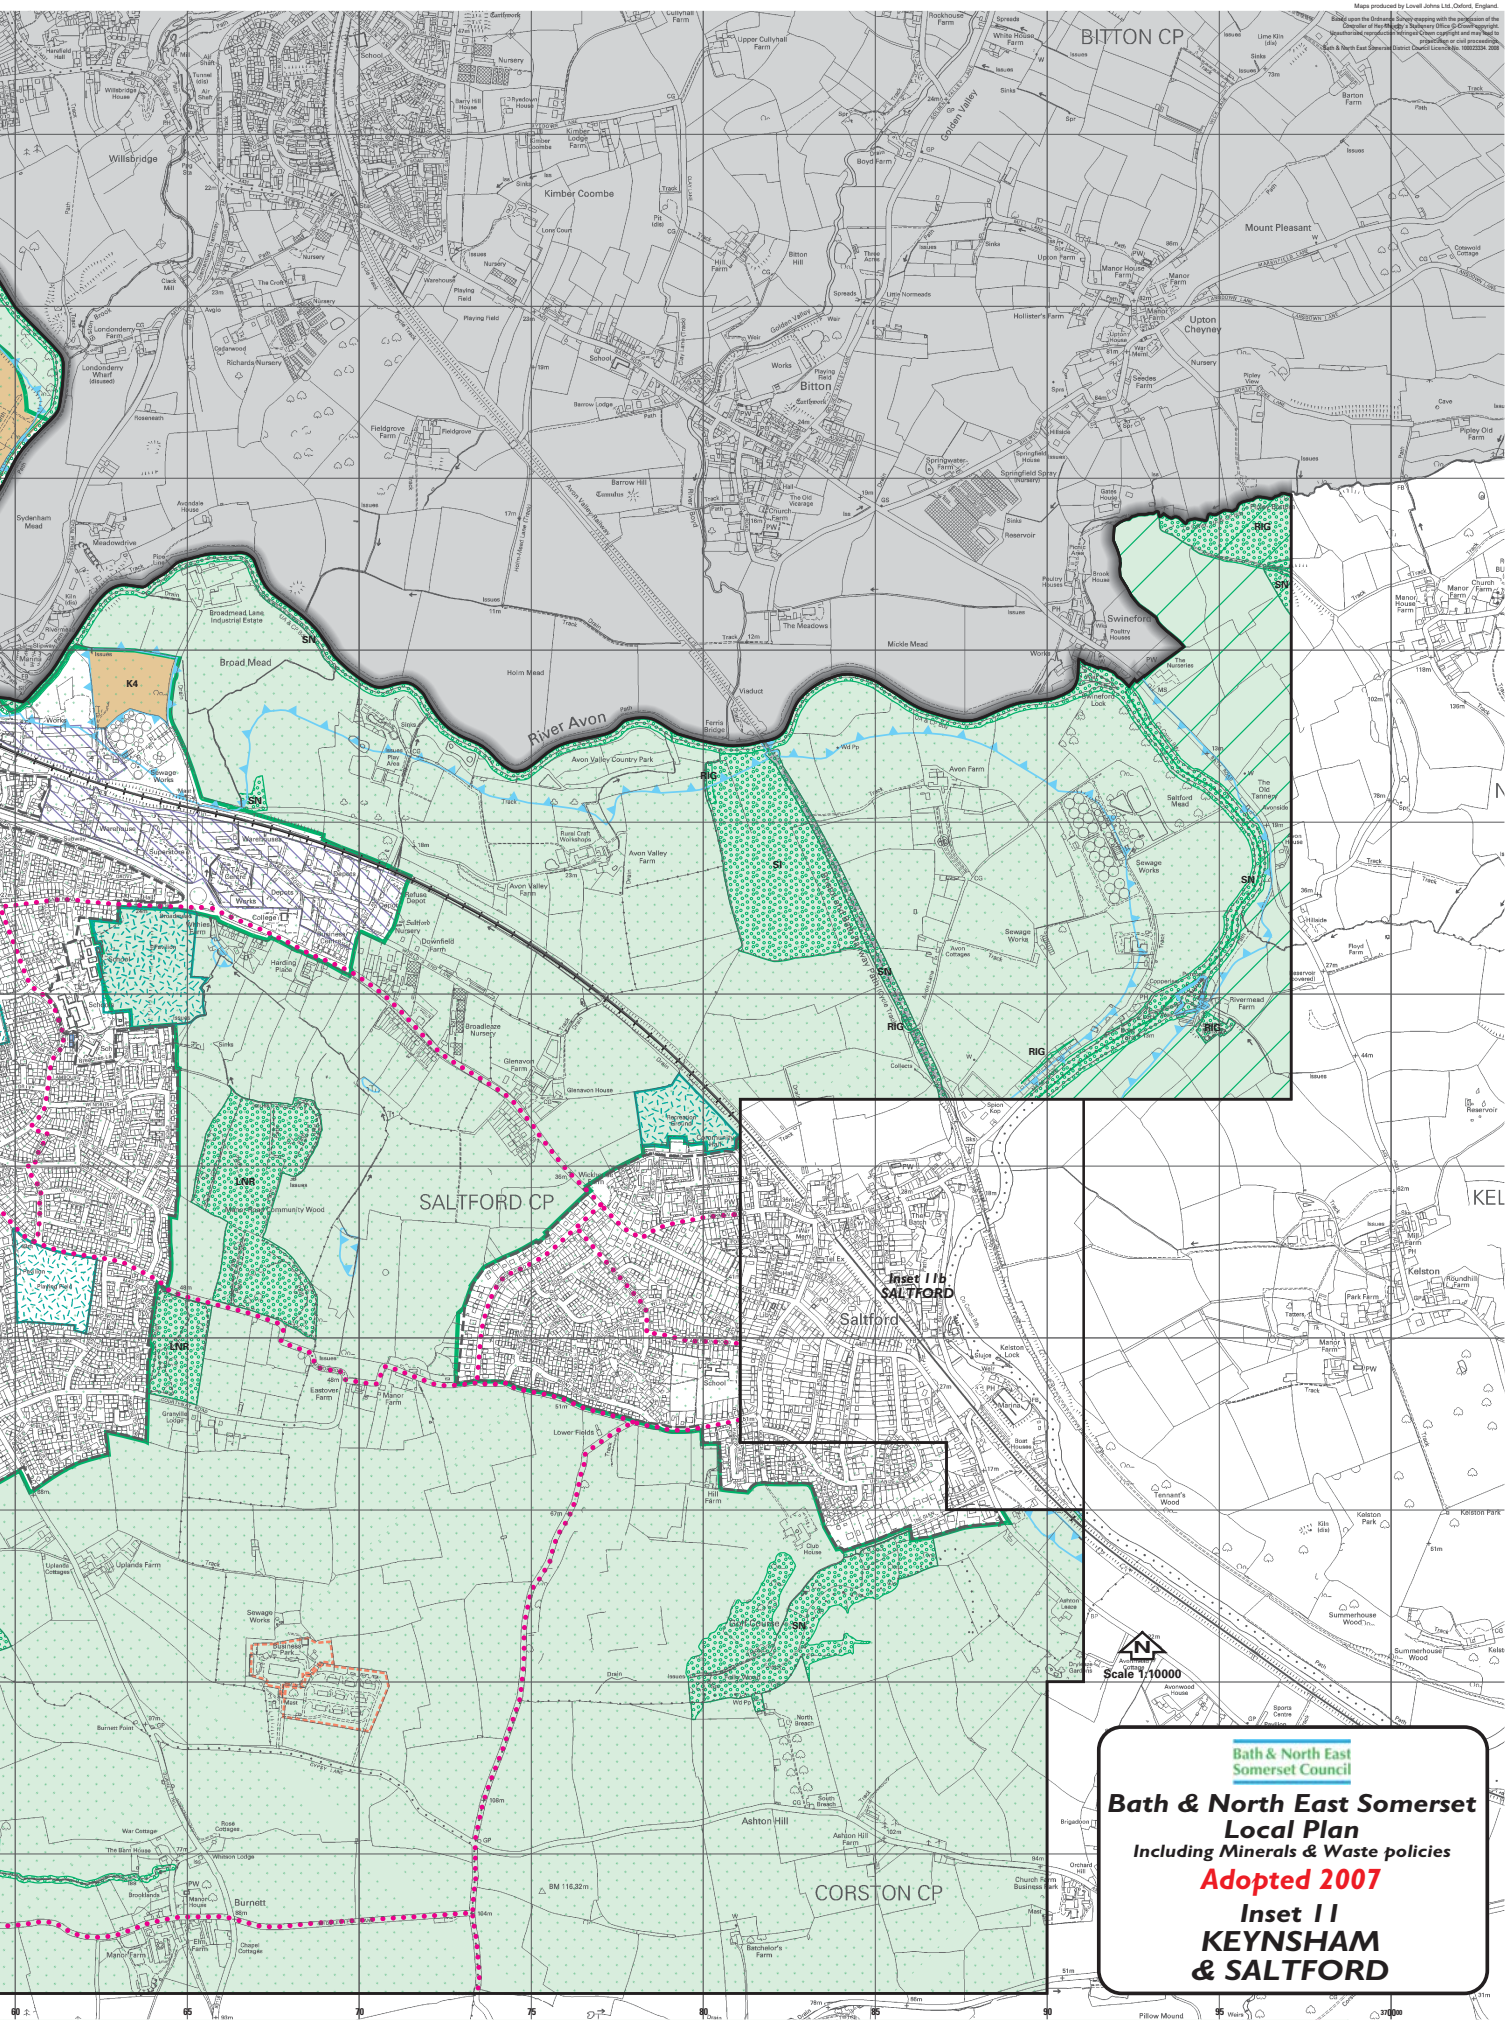

Bath & North East Somerset Council
Bath & North East Somerset
Local Plan
Including Minerals & Waste policies
Adopted 2007
Inset 11
KEYNSHAM
& SALTFOED