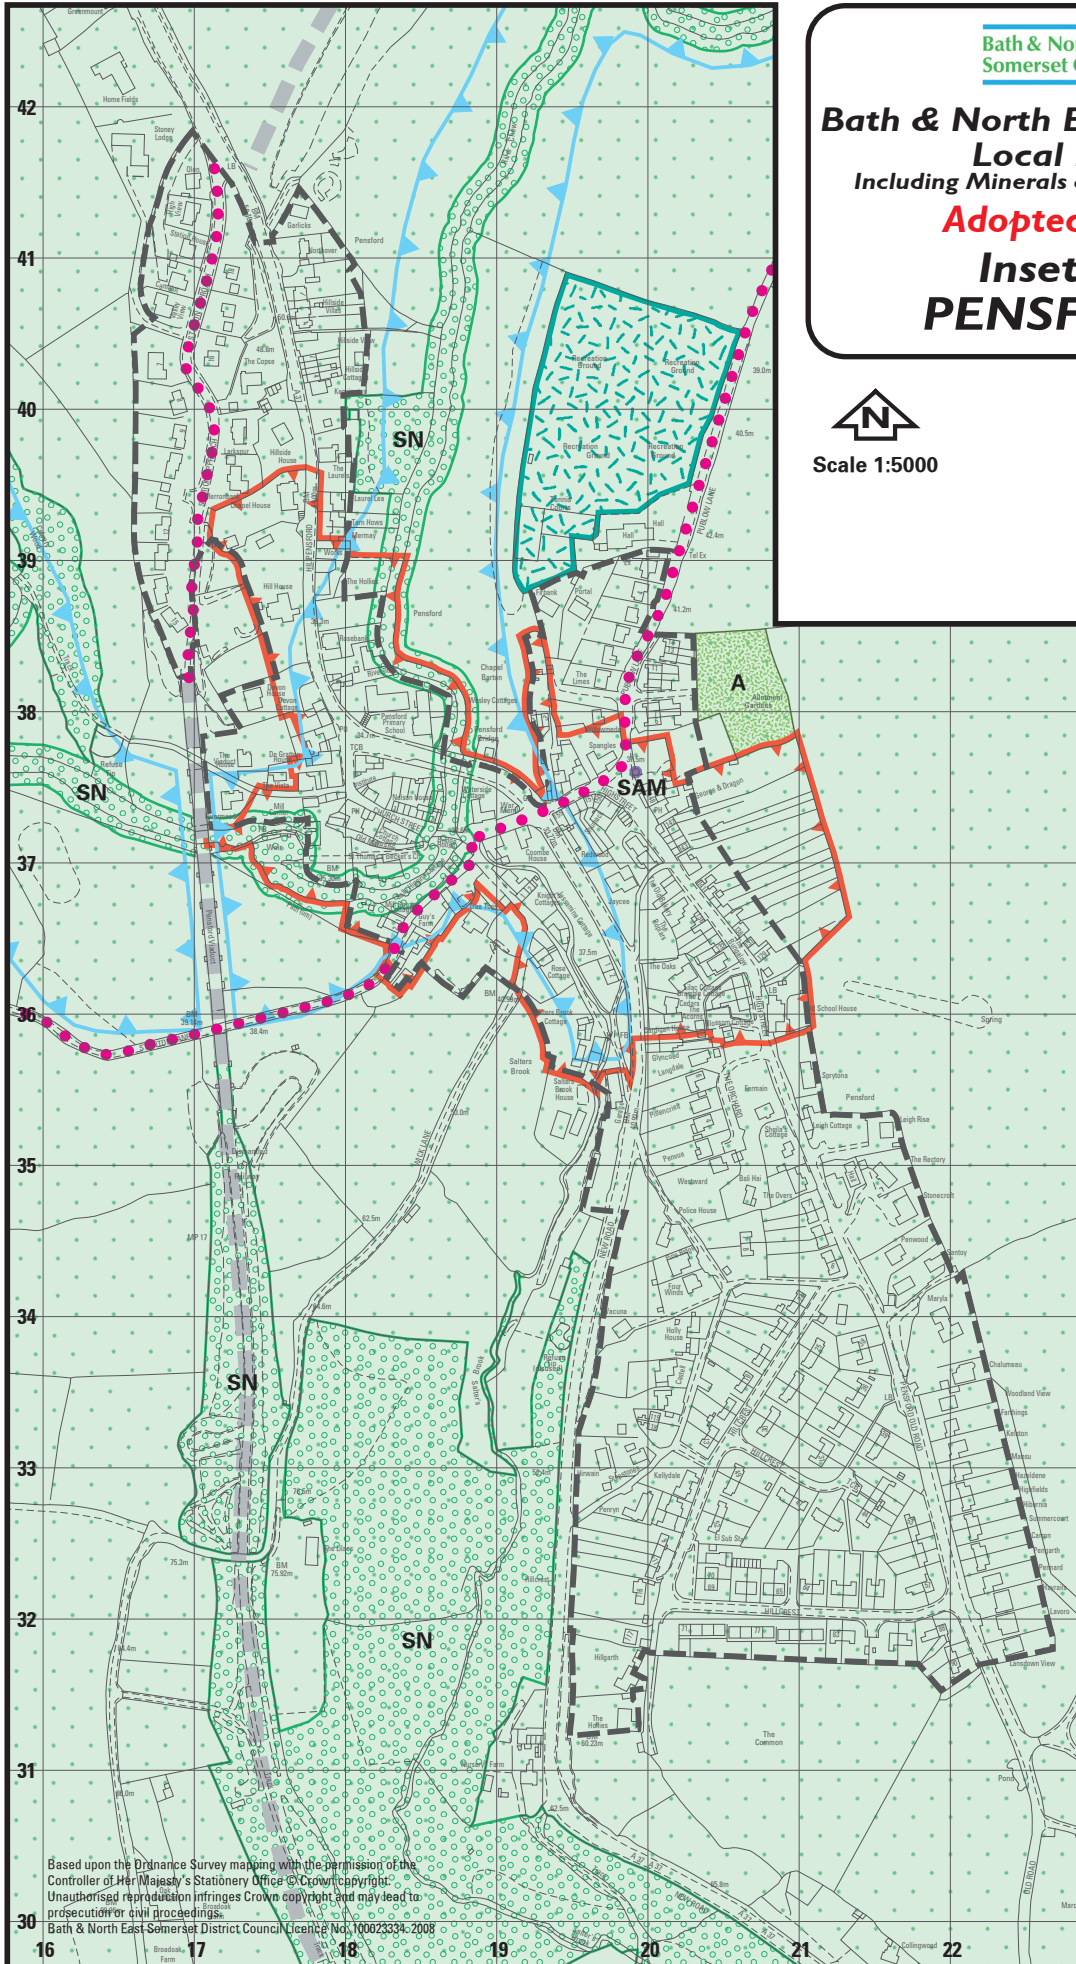

Maps produced by Lovell Johns Ltd., Oxford, England.

Bath & North East Somerset Council

**Bath & North East Somerset
Local Plan
Including Minerals & Waste policies
Adopted 2007
Inset 12
PENSFORD**

Scale 1:5000

Please mark all corrections over this colour copy or attached sheets.
Map approved by .....
Signed .....
Date .....