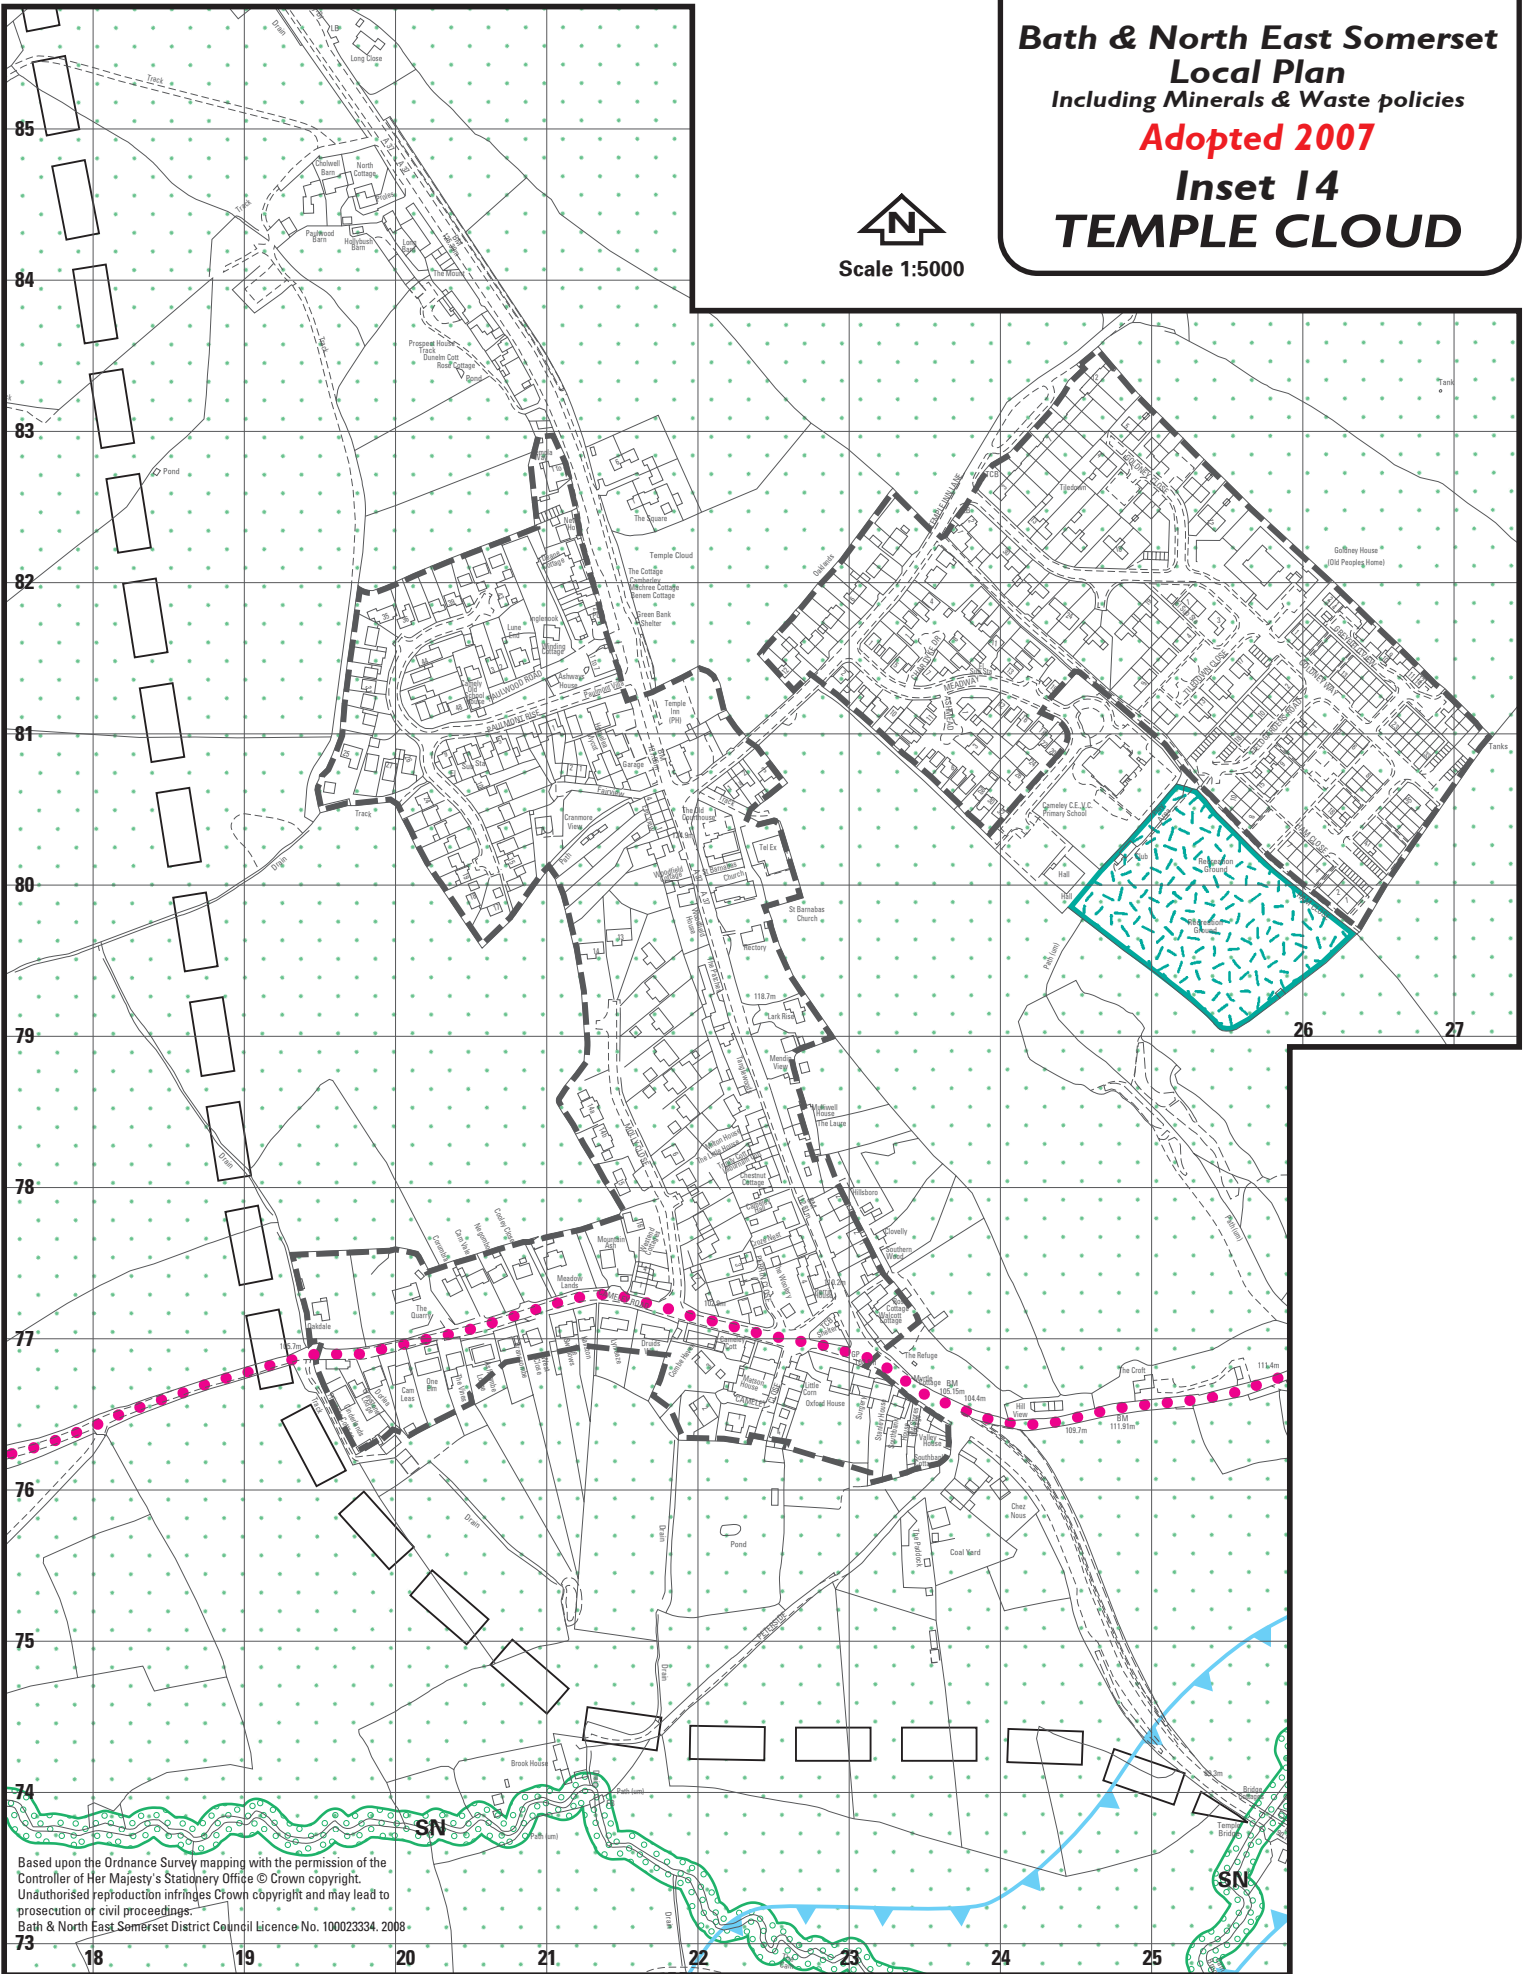

Maps produced by Lovell Johns Ltd., Oxford, England.

Bath & North East
Somerset Council

**Bath & North East Somerset
Local Plan**

Including Minerals & Waste policies

Adopted 2007

**Inset 14
TEMPLE CLOUD**

Scale 1:5000

Based upon the Ordnance Survey mapping with the permission of the Controller of Her Majesty's Stationery Office © Crown copyright. Unauthorised reproduction infringes Crown copyright and may lead to prosecution of civil proceedings. Bath & North East Somerset District Council Licence No. 100023334. 2008

Please mark all corrections over this colour copy or attached sheets.
Map approved by
Signed
Date