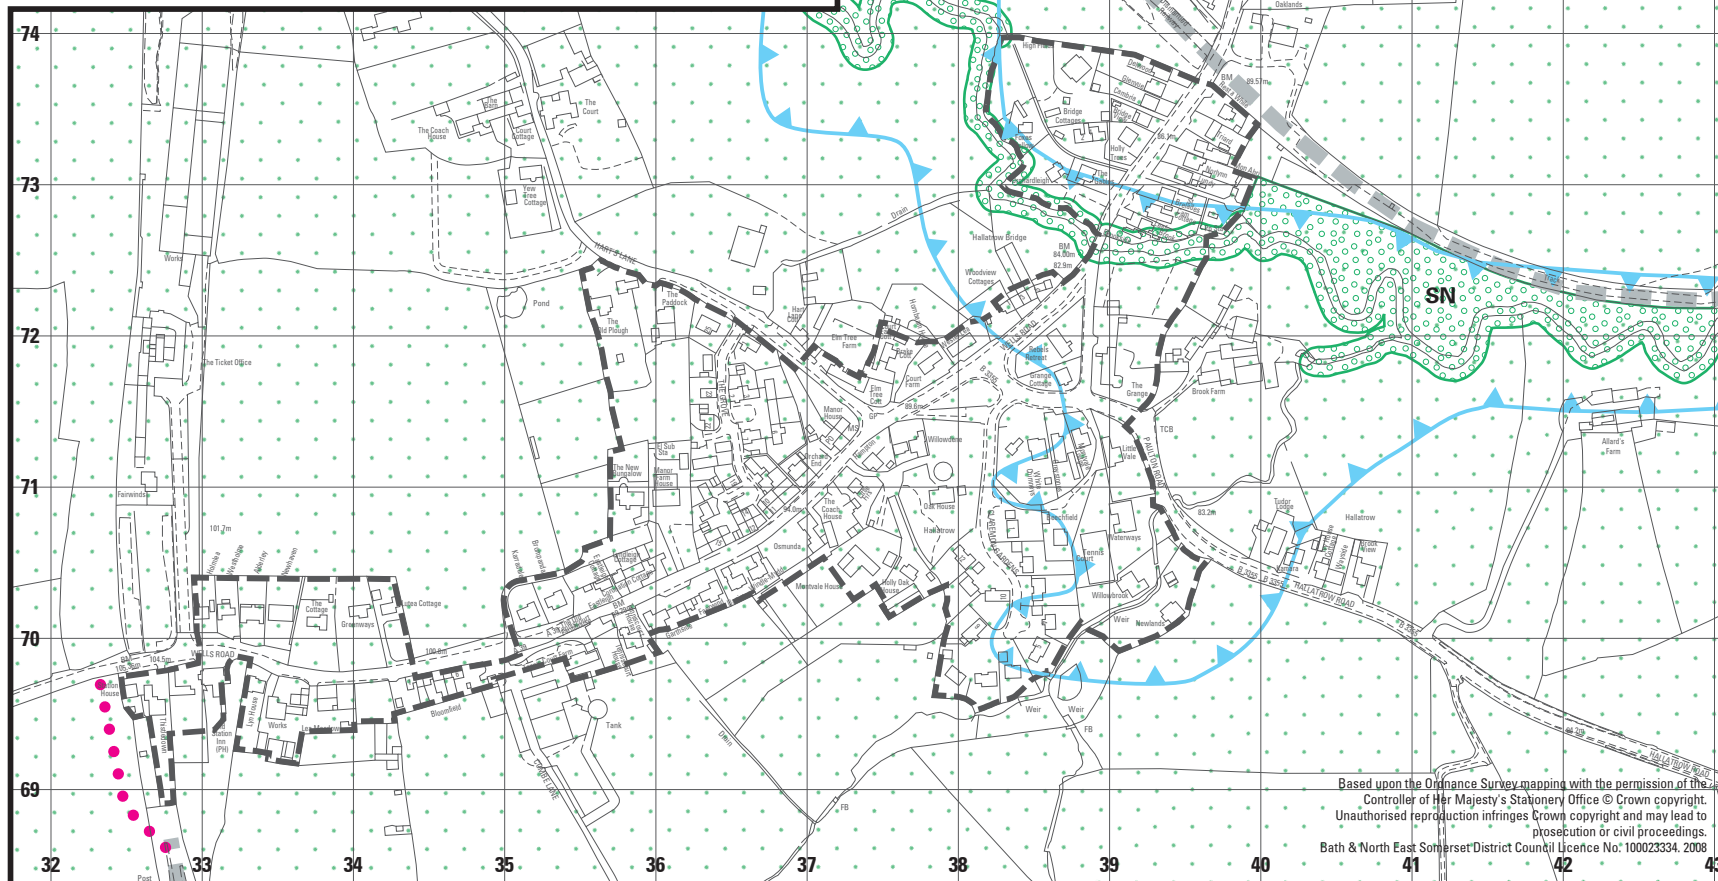

Bath & North East
Somerset Council

**Bath & North East Somerset
Local Plan
Including Minerals & Waste policies
Adopted 2007
Inset 16
HALLATROW**

Scale 1:5000

Maps produced by Lovell Johns Ltd., Oxford, England.

Based upon the Ordnance Survey mapping with the permission of the
Controller of Her Majesty's Stationery Office © Crown copyright.
Unauthorised reproduction infringes Crown copyright and may lead to
prosecution or civil proceedings.
Bath & North East Somerset District Council Licence No: 100023334, 2008