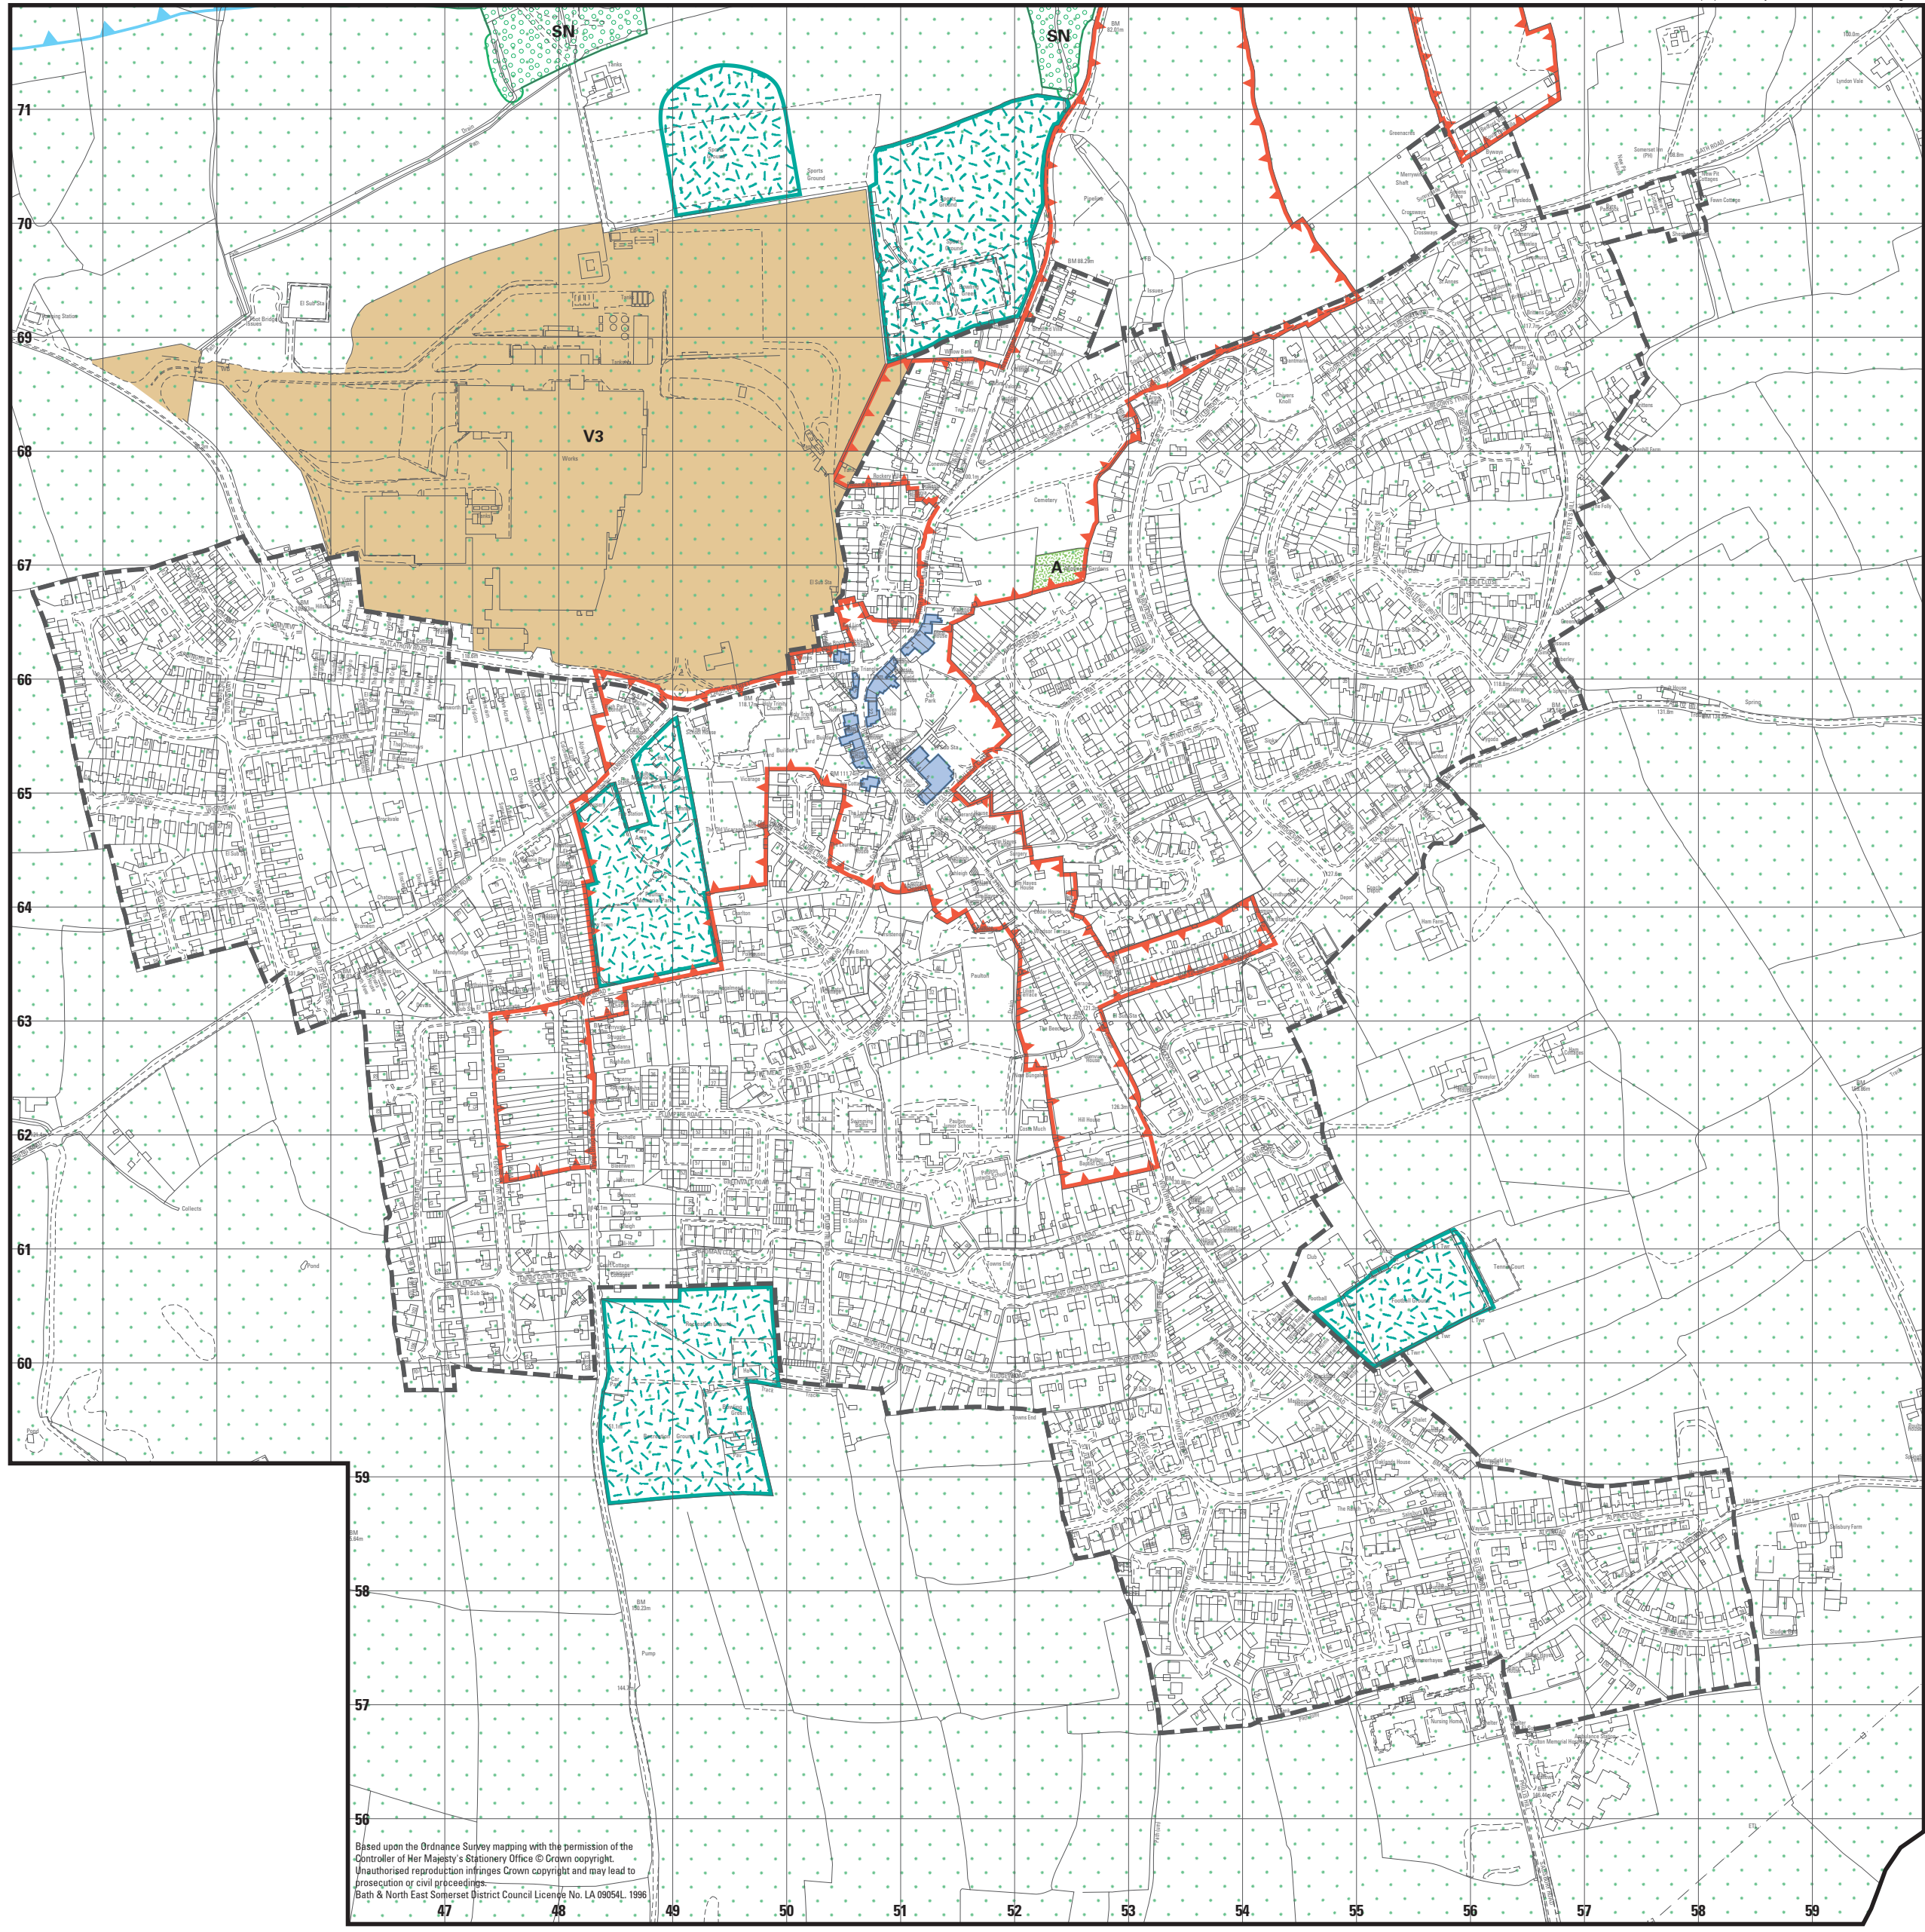

Scale 1:5000

**Bath & North East
Somerset Council**
**Bath & North East Somerset
Local Plan**
Including Minerals & Waste policies
Adopted 2007
Inset 18
PAULTON