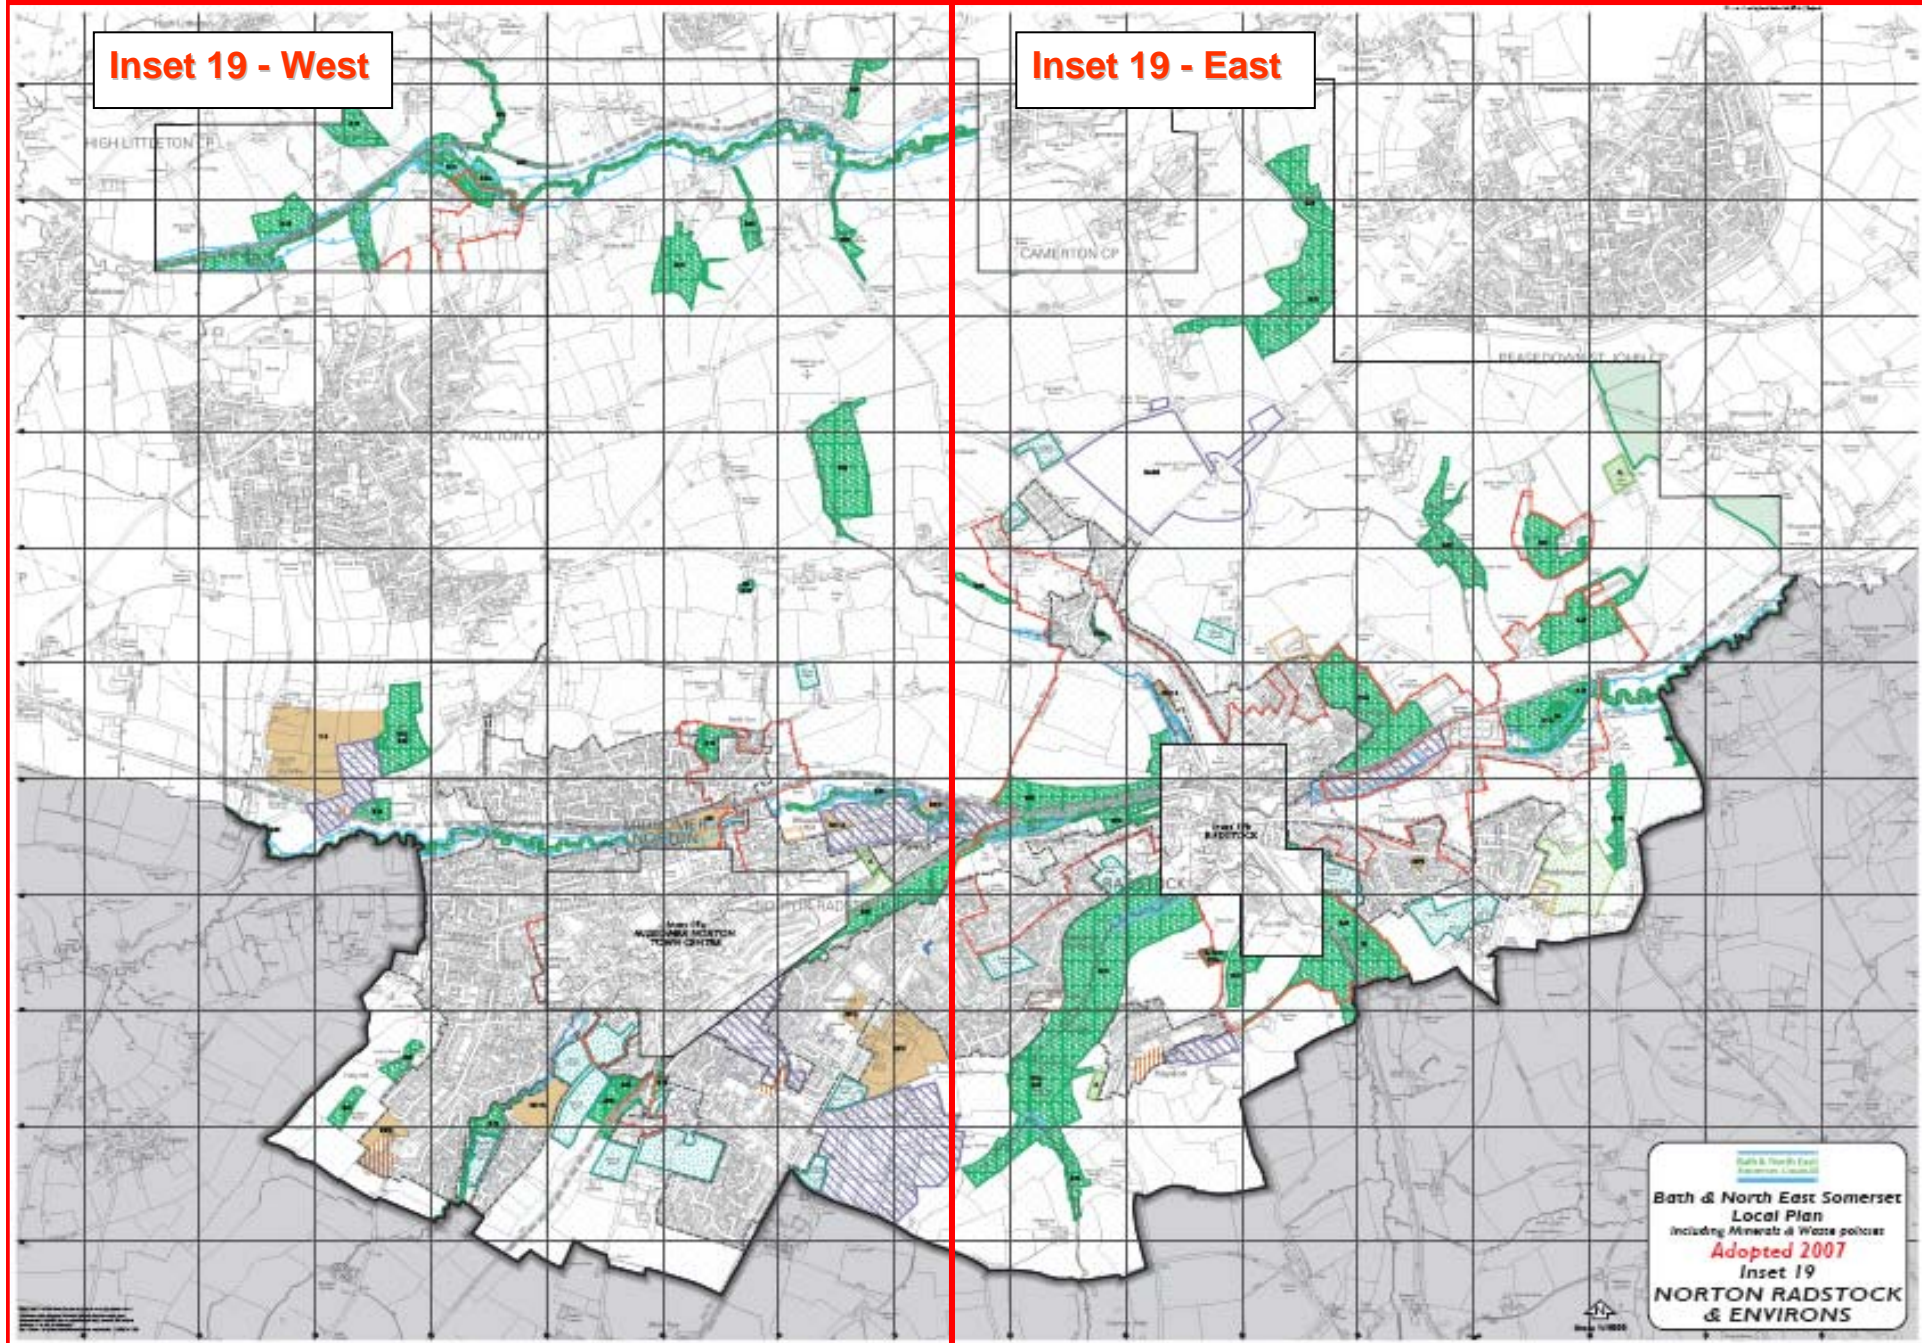

Inset 19 - West

Inset 19 - East

Bath & North East Somerset Council
Bath & North East Somerset
Local Plan
Including Minerals & Waste policies
Adopted 2007
Inset 19
NORTON RADSTOCK & ENVIRONS