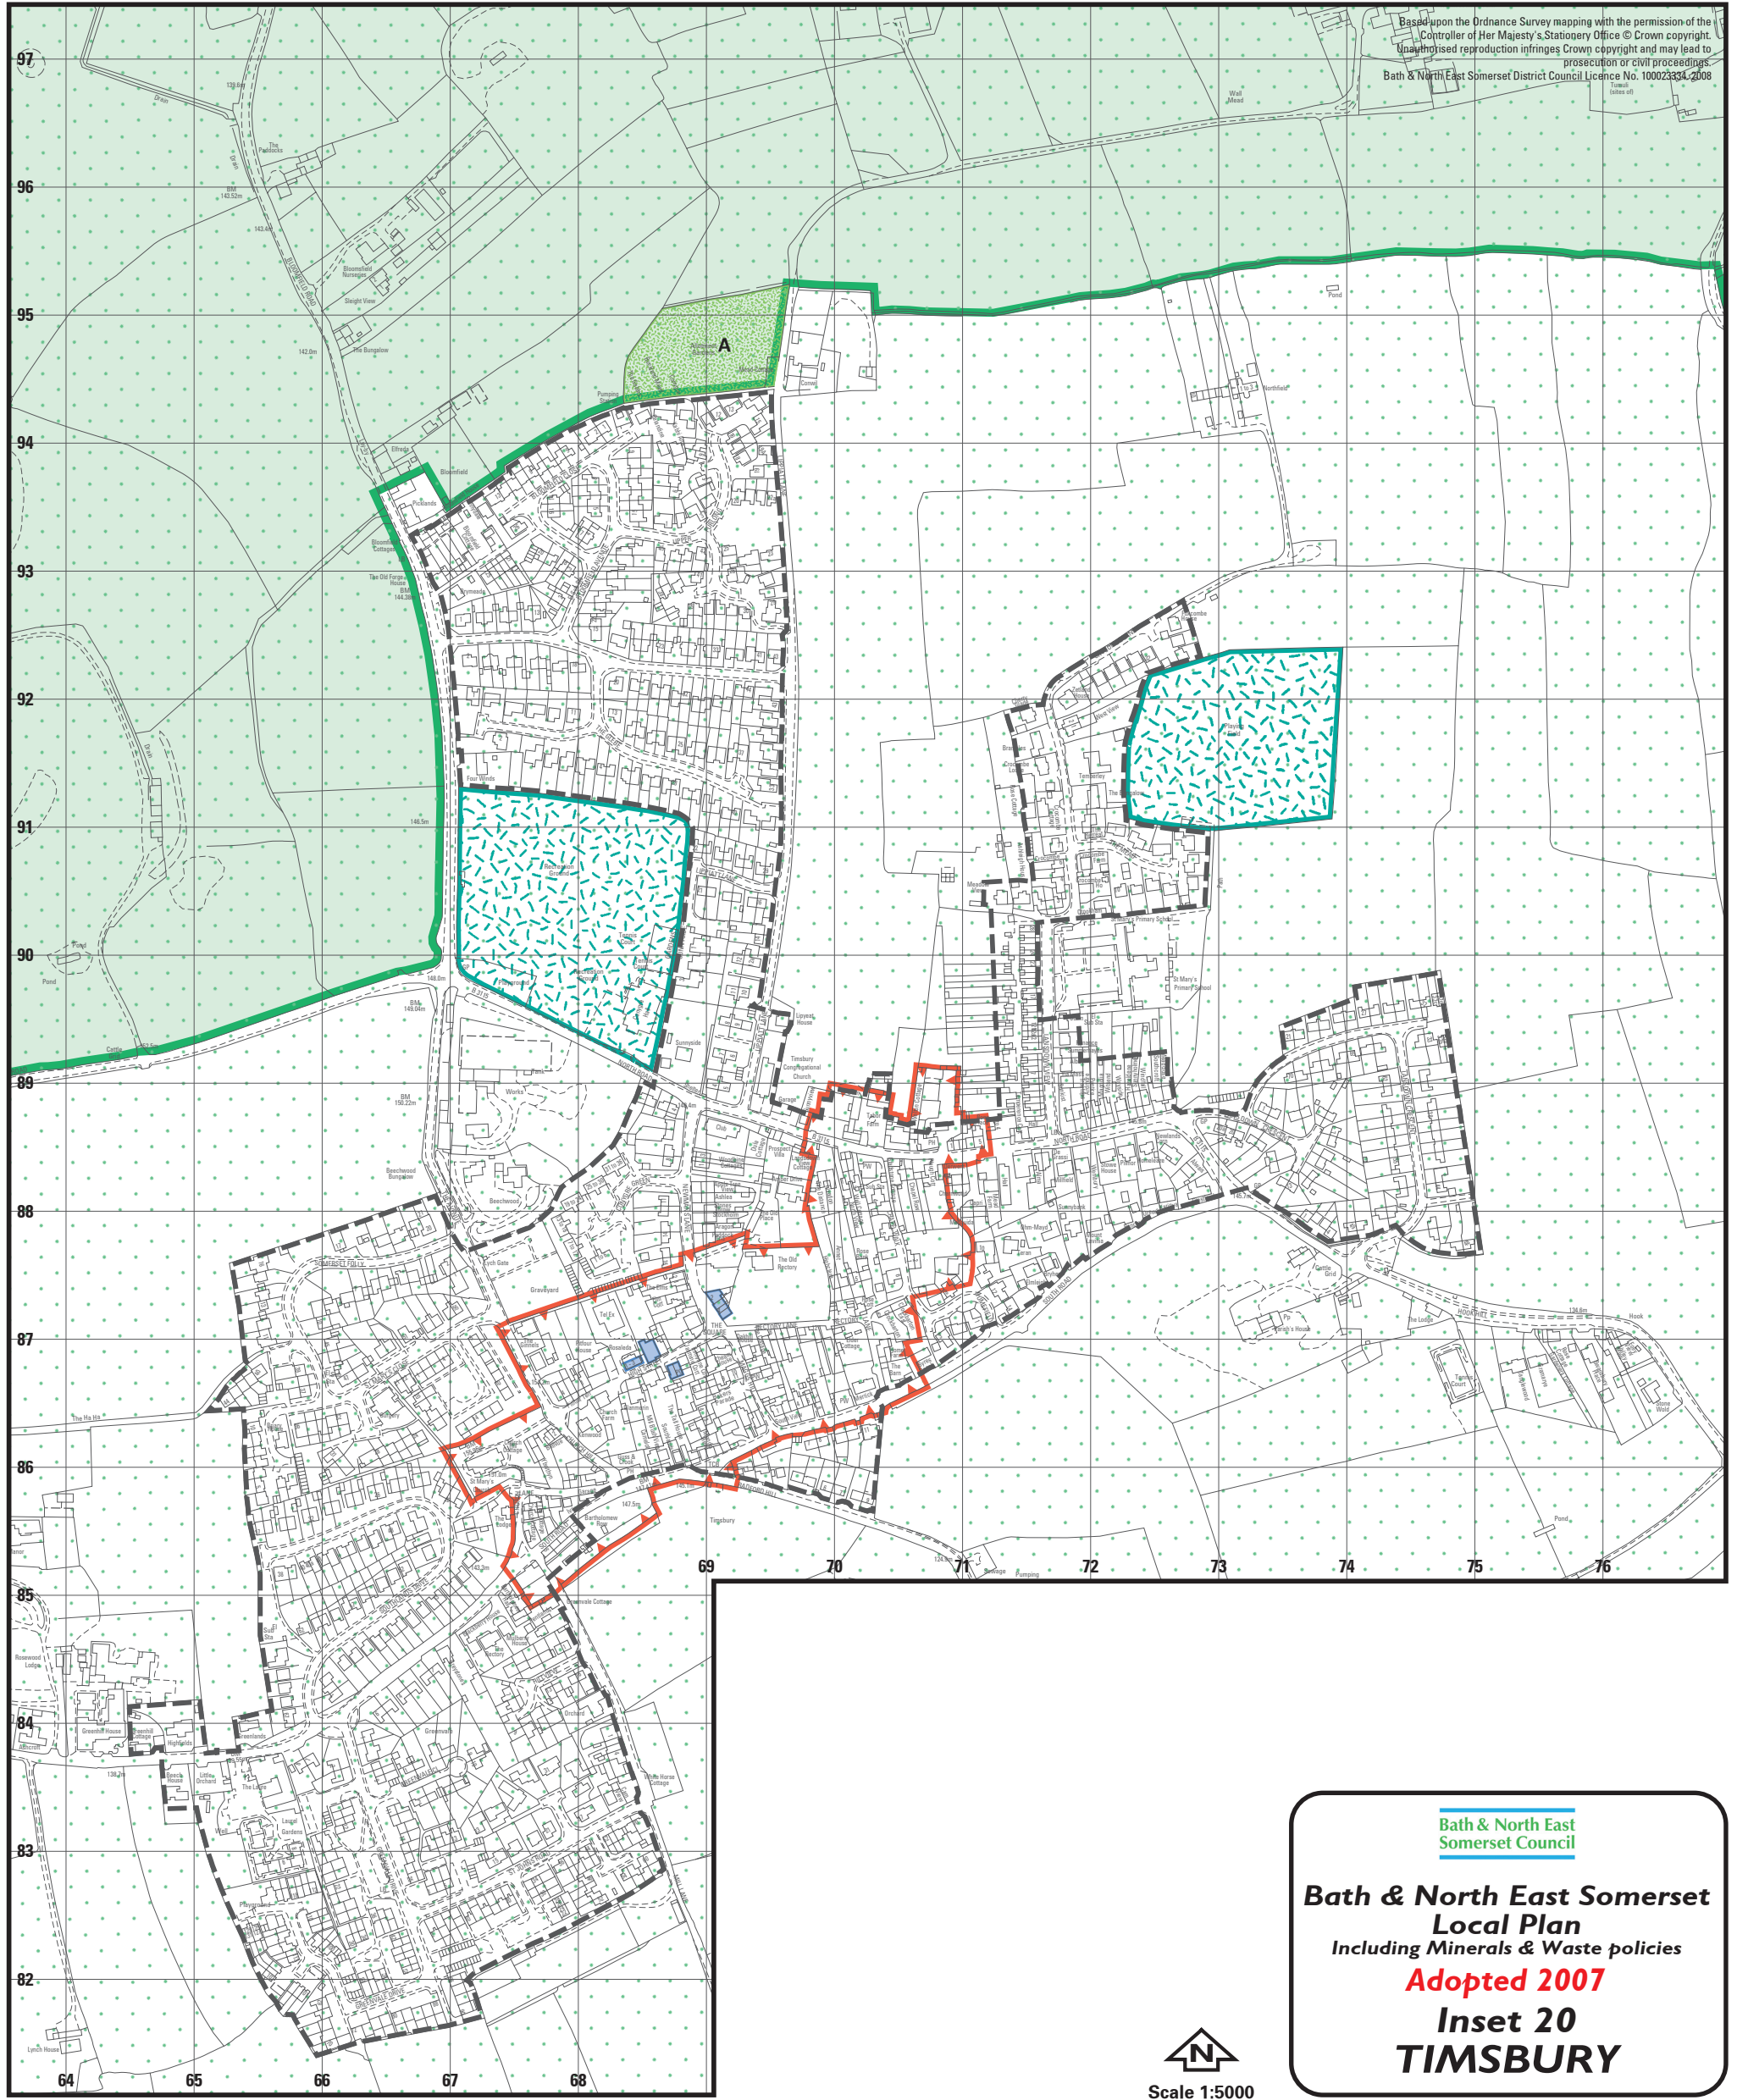

Bath & North East Somerset Council

Bath & North East Somerset Local Plan
Including Minerals & Waste policies
Adopted 2007
Inset 20
TIMSBURY

Scale 1:5000