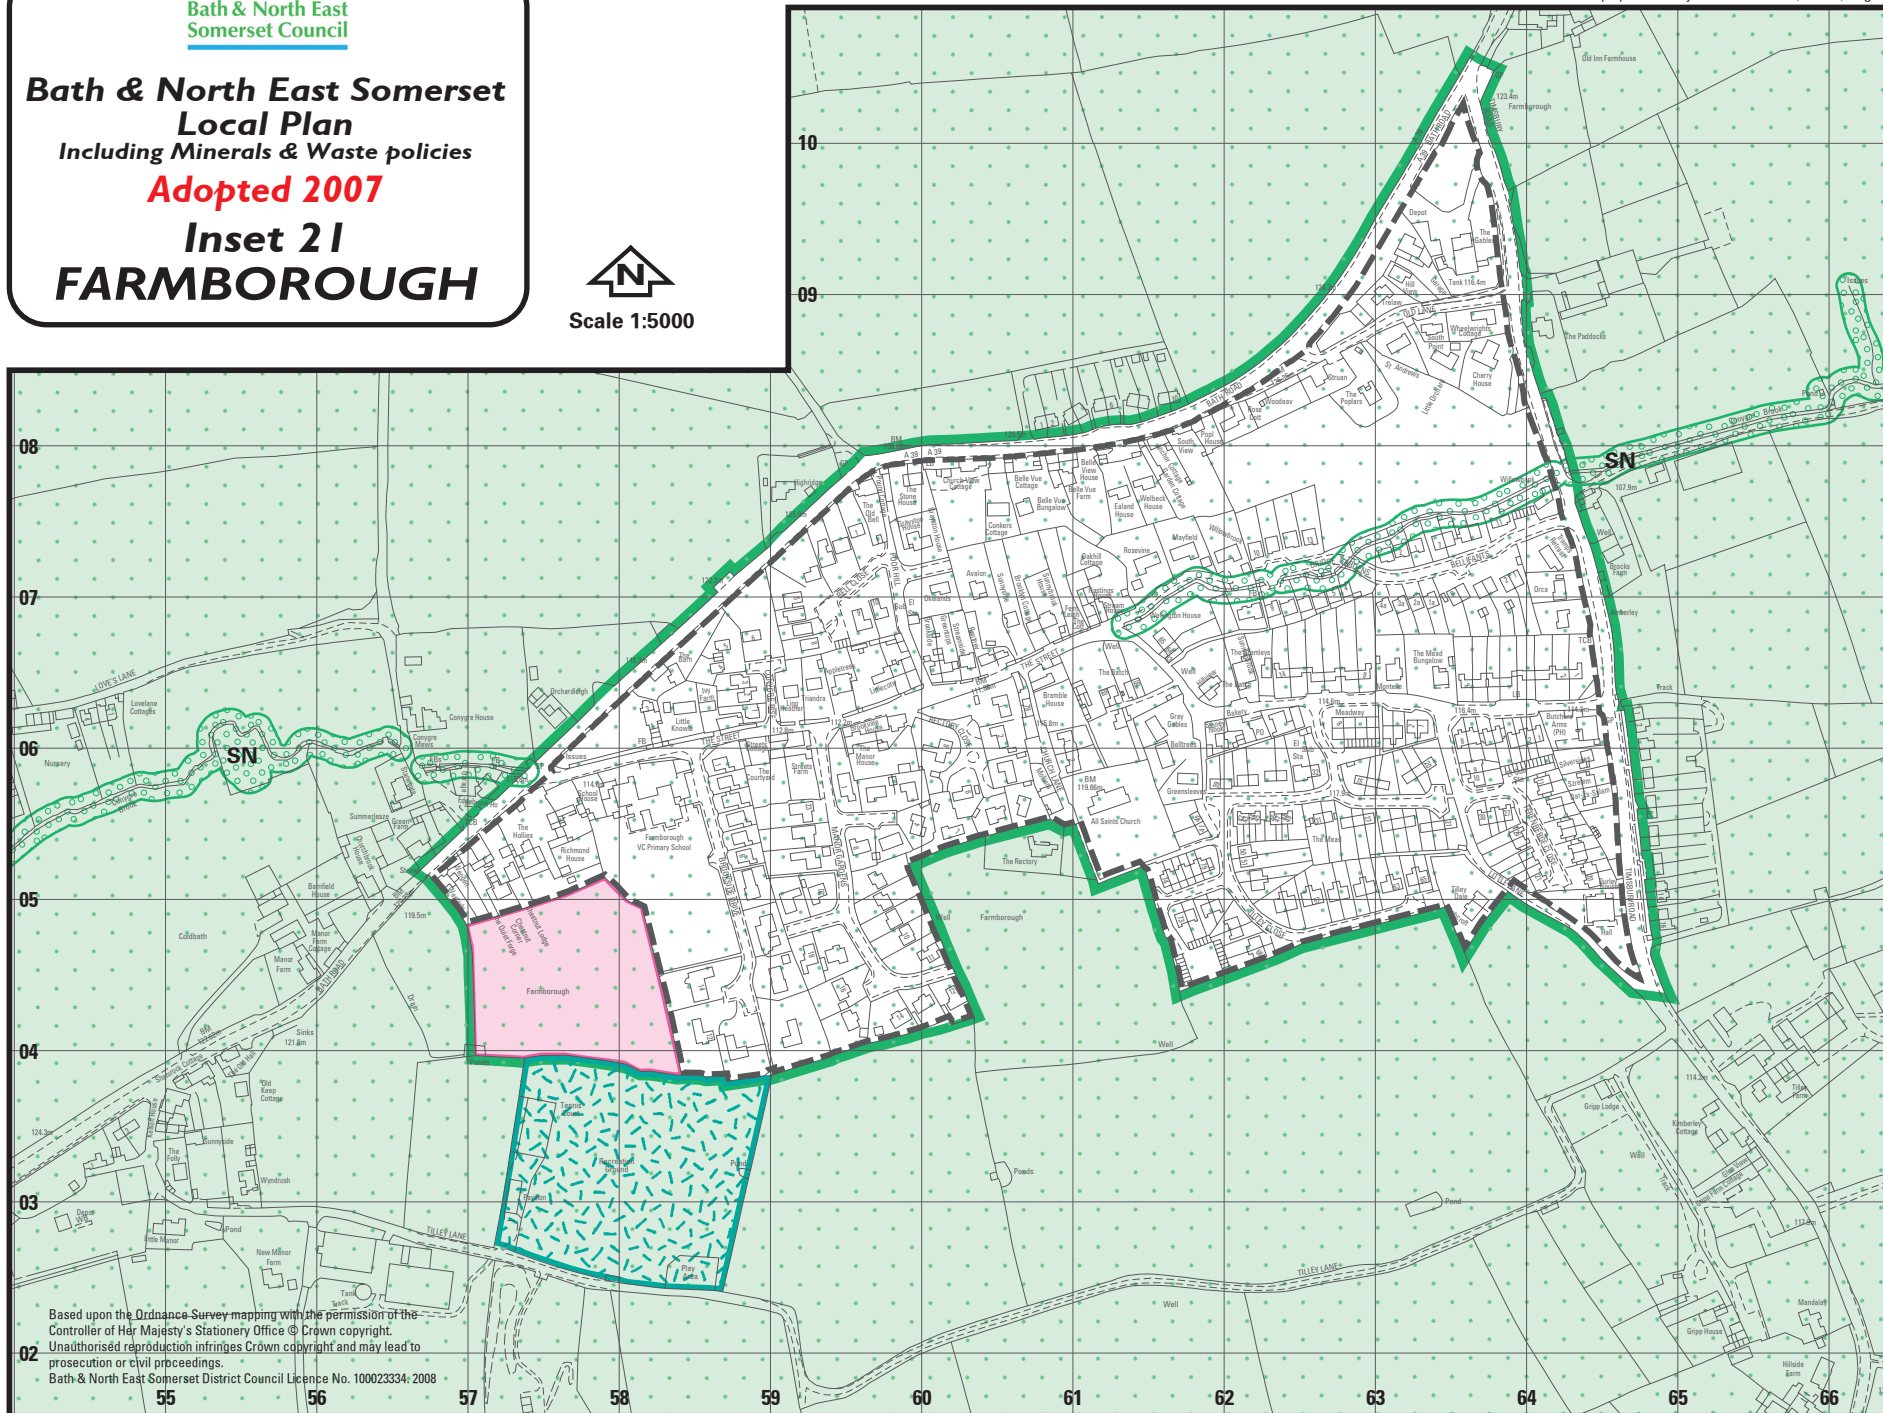

Bath & North East
Somerset Council

Bath & North East Somerset Local Plan

Including Minerals & Waste policies

Adopted 2007

Inset 21 FARMBOROUGH

Scale 1:5000

Maps produced by Lovell Johns Ltd., Oxford, England.

Based upon the Ordnance Survey mapping with the permission of the
 Controller of Her Majesty's Stationery Office © Crown copyright.
 Unauthorised reproduction infringes Crown copyright and may lead to
 prosecution or civil proceedings.
 Bath & North East Somerset District Council Licence No. 100023334: 2008