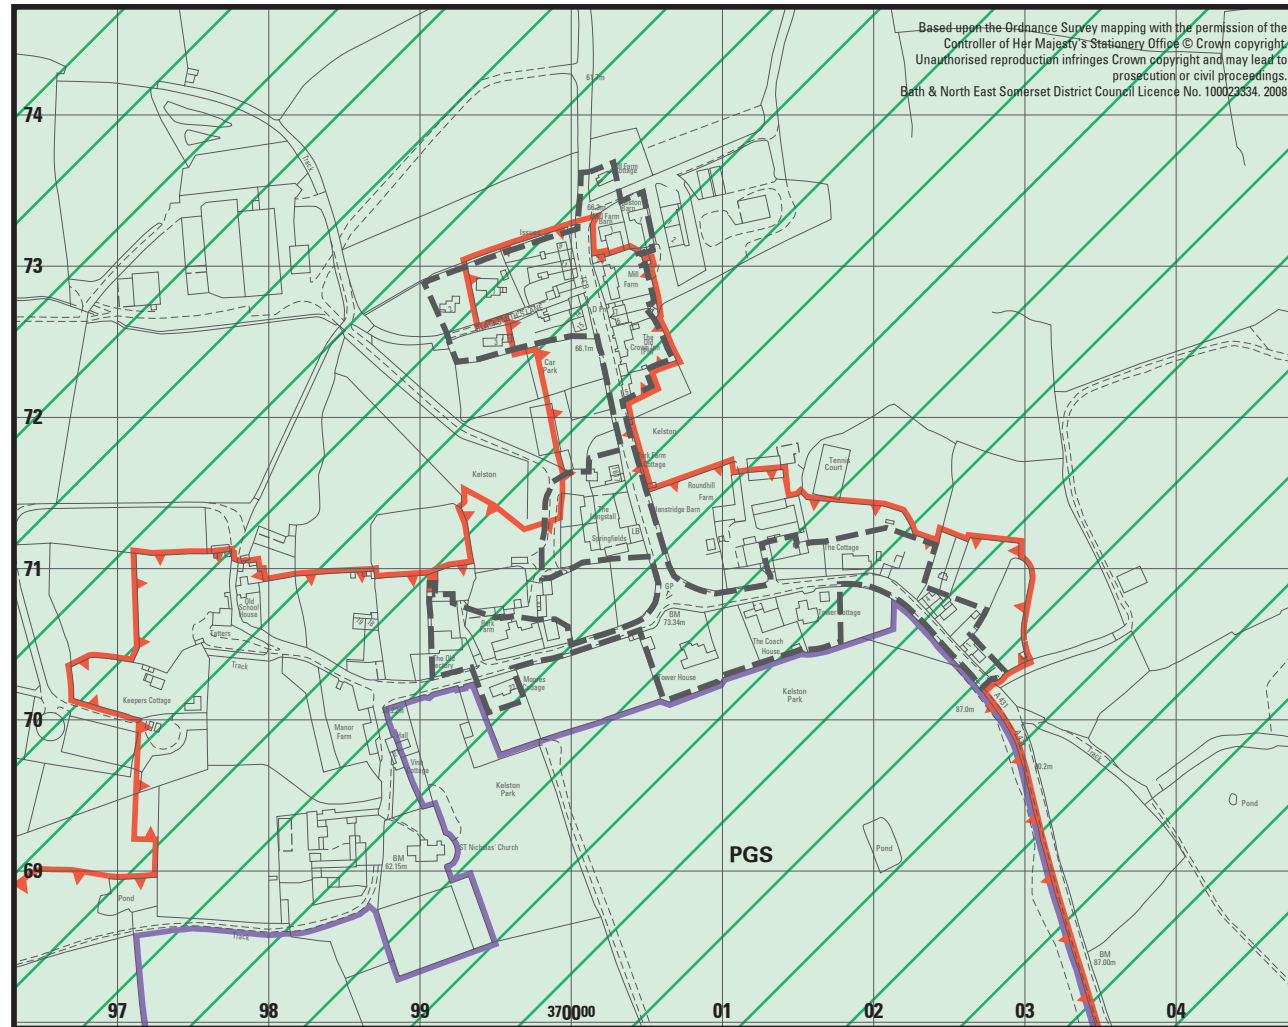

Maps produced by Lovell Johns Ltd., Oxford, England.

Scale 1:5000

Bath & North East Somerset Council

Bath & North East Somerset
Local Plan
Including Minerals & Waste policies
Adopted 2007
Inset 30
KELSTON

Map approved by .....

Signed .....

Date .....