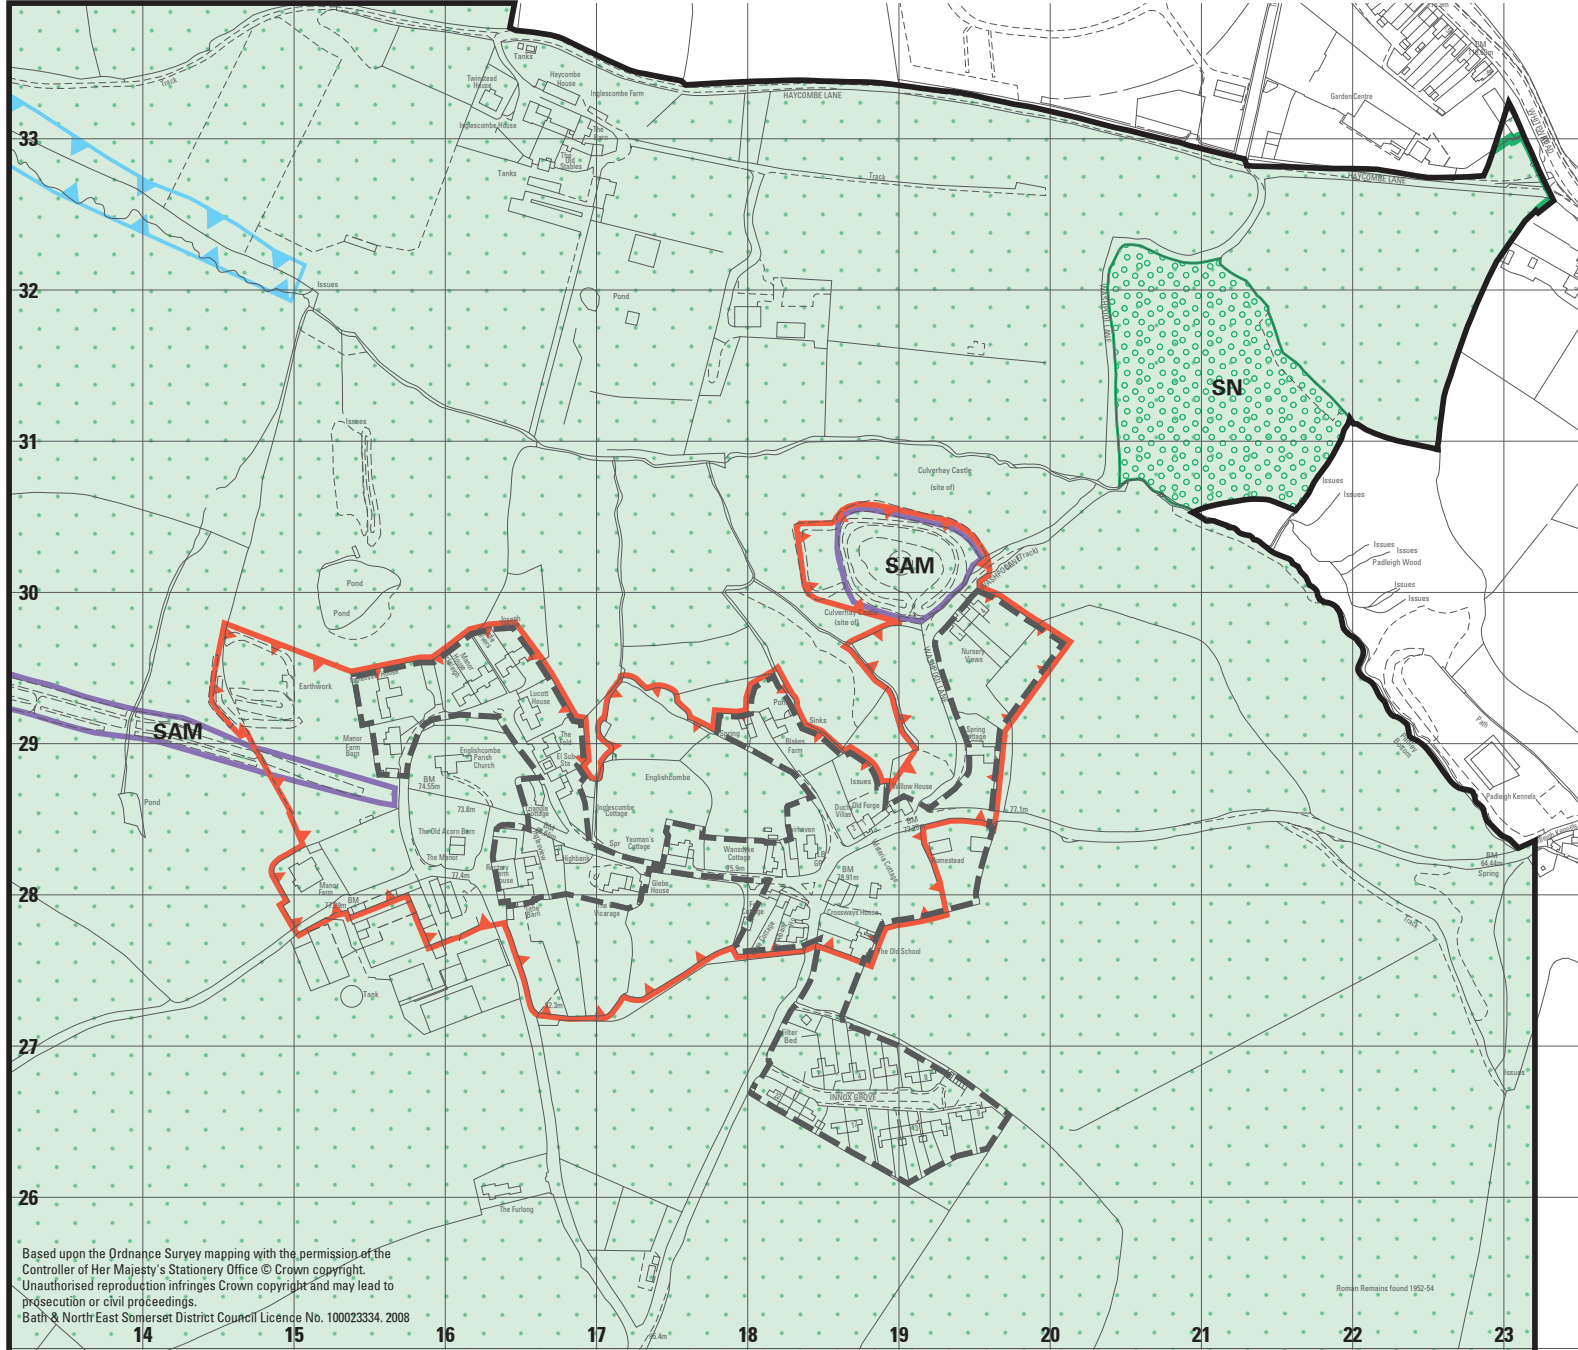

Maps produced by Lovell Johns Ltd., Oxford, England.

Scale 1:5000

Bath & North East
Somerset Council

**Bath & North East Somerset
Local Plan**
Including Minerals & Waste policies
Adopted 2007
Inset 31b
ENGLISHCOMBE

Based upon the Ordnance Survey mapping with the permission of the
Controller of Her Majesty's Stationery Office © Crown copyright.
Unauthorised reproduction infringes Crown copyright and may lead to
prosecution or civil proceedings.
Bath & North East Somerset District Council Licence No. 100023334, 2008