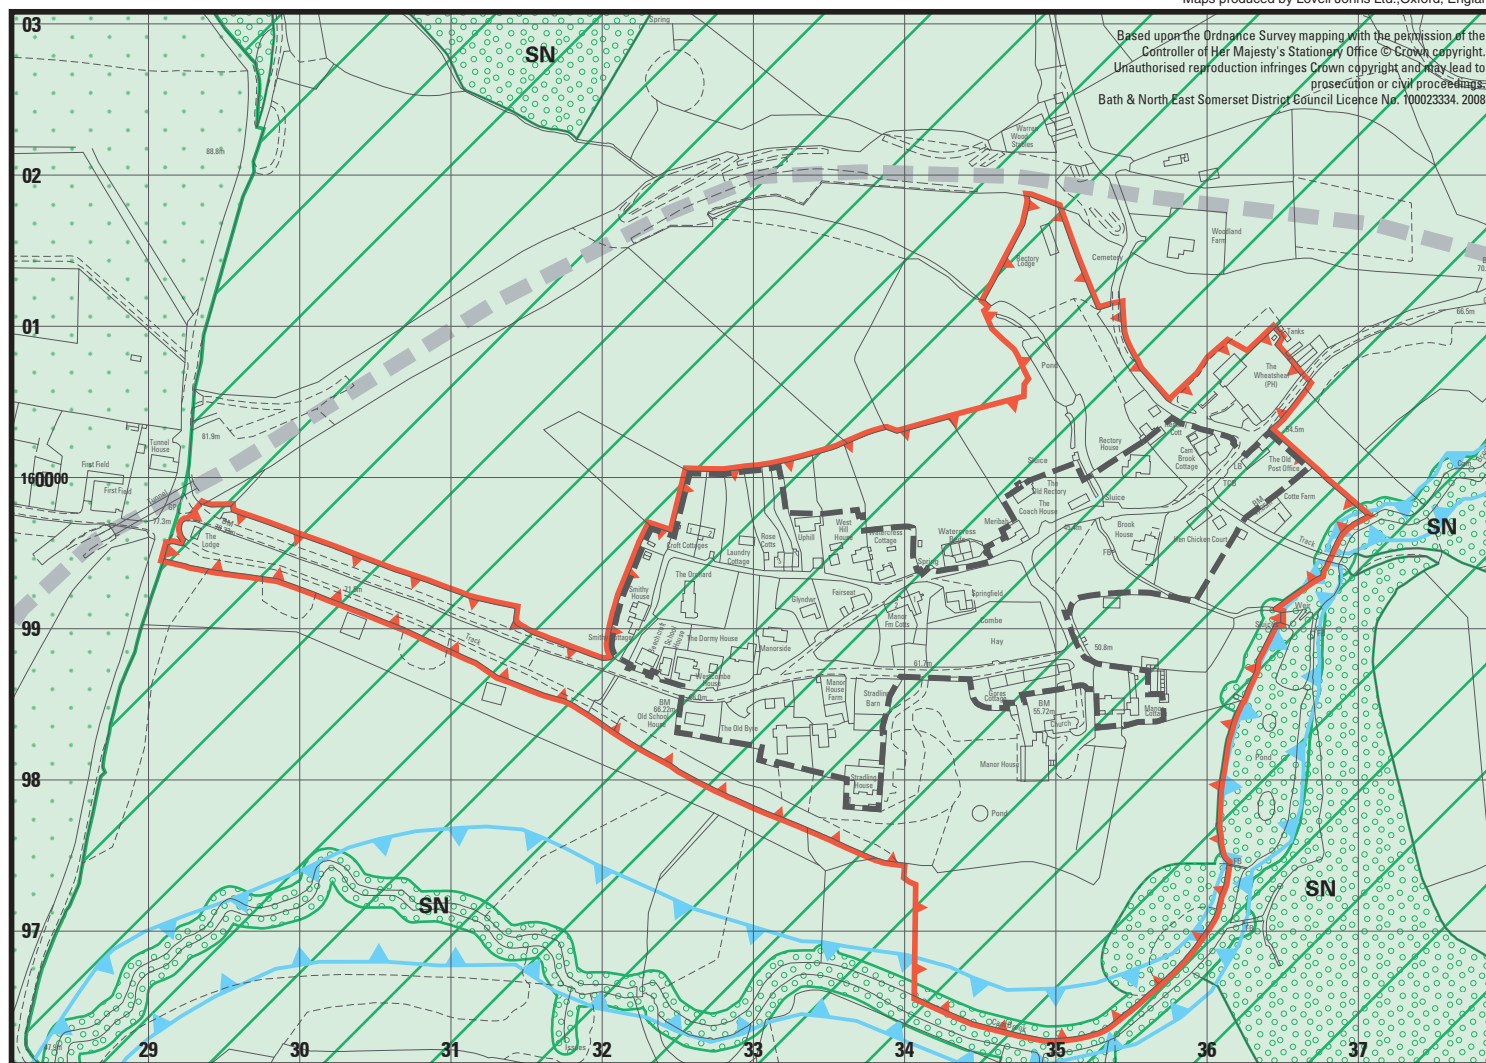

Maps produced by Lovell Johns Ltd., Oxford, England.

Bath & North East  
Somerset Council

**Bath & North East Somerset  
Local Plan**  
Including Minerals & Waste policies  
**Adopted 2007**  
**Inset 32**  
**COMBE HAY**