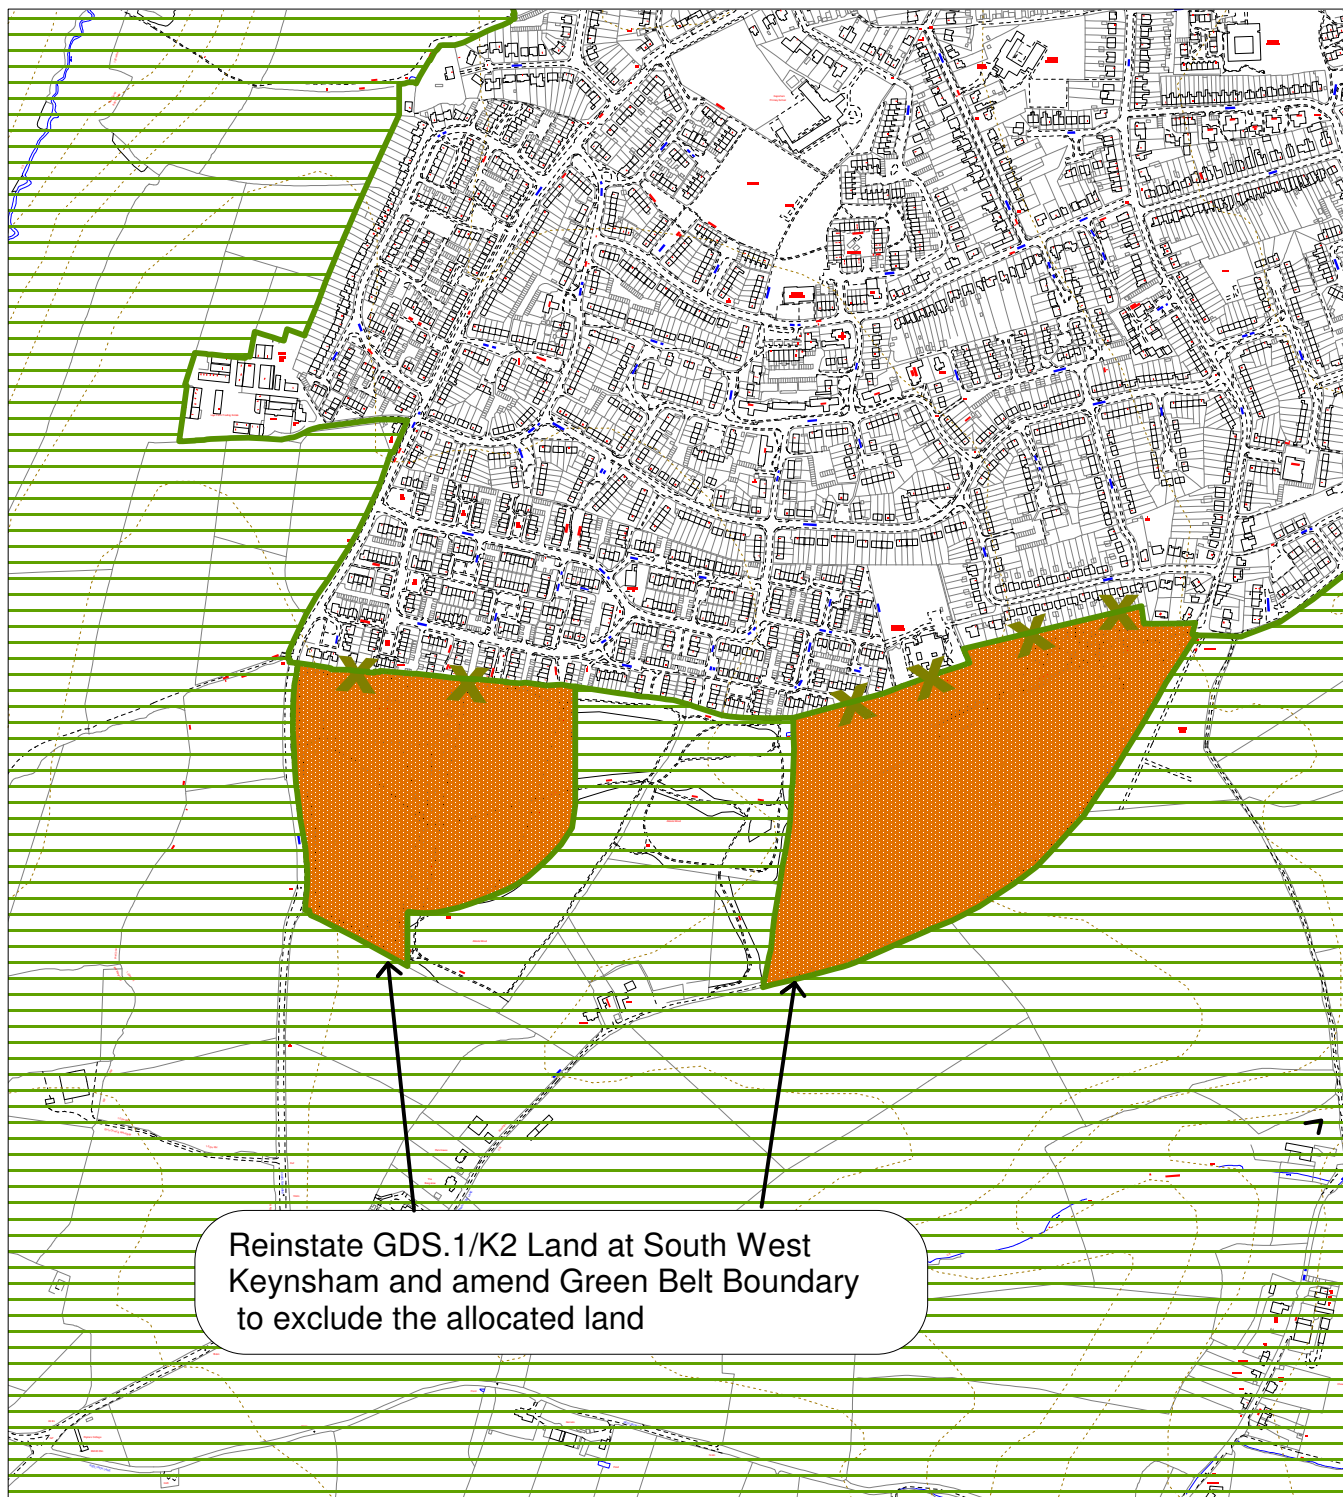

Proposed Modification No. **M/B9/34 and M/C1/20**
Policy **GDS.1/K2**
Recommendation Number **R5.17, R7.22 + R9.12**
Extract From **Proposals Map Inset 11 (Keynsham & Salford)**

NOT TO SCALE

Reinstate GDS.1/K2 Land at South West
Keynsham and amend Green Belt Boundary
to exclude the allocated land

Reproduced from the Ordnance Survey mapping with the permission of the Controller of Her Majesty's Stationary Office
© Crown Copyright. Unauthorised reproduction infringes Crown copyright and may lead to prosecution or civil proceedings.
License number LA 06054L

PLEASE NOTE This change should be viewed with the Proposals Map Local Plan Deposit Draft
2002 + Revised Deposit Draft Changes to Proposals Maps 2003