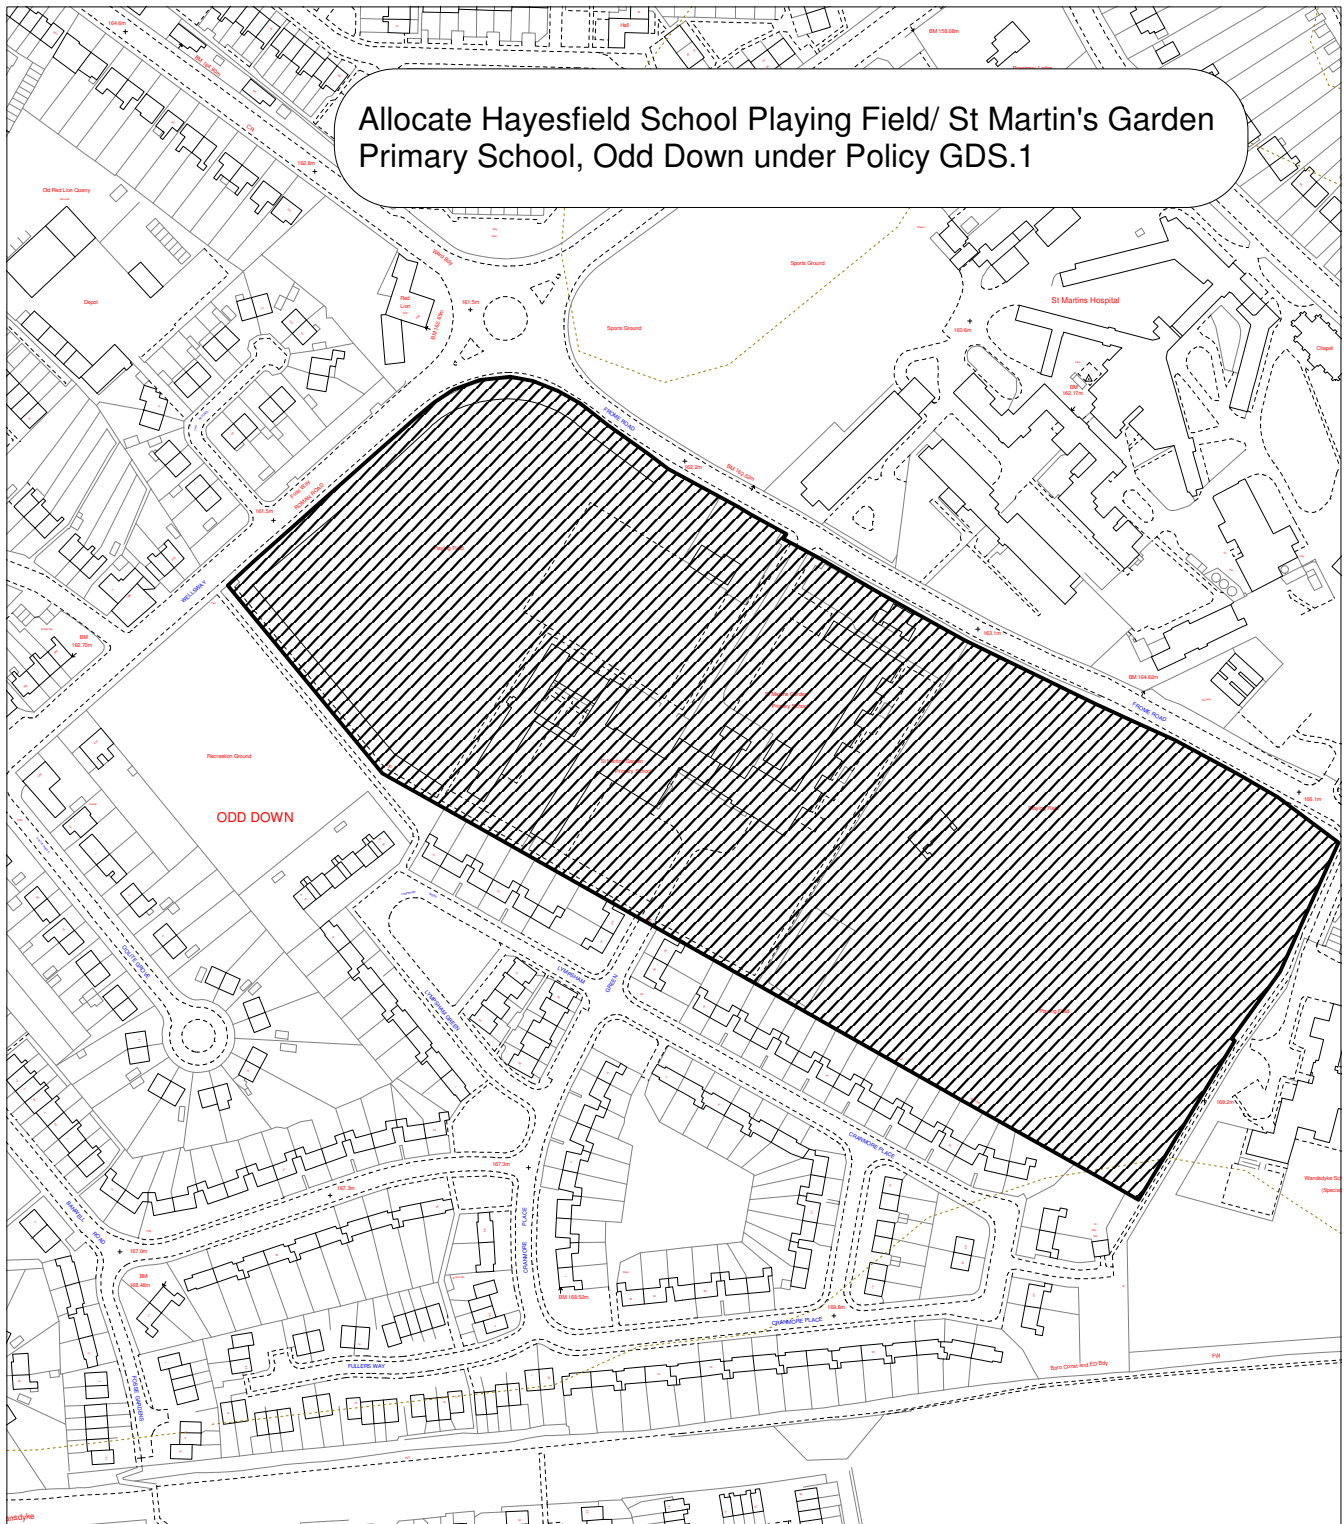

Proposed Modifications No.
Policy
Recommendation Number
Extract From

M/B9/31
GDS.1/B17
R4.2 + R5.18
Proposals Map Inset 31 (Bath City & Environs)

NOT TO SCALE

Allocate Hayesfield School Playing Field/ St Martin's Garden
Primary School, Odd Down under Policy GDS.1

Reproduced from the Ordnance Survey mapping with the permission of the Controller of Her Majesty's Stationary Office
© Crown Copyright. Unauthorised reproduction infringes Crown copyright and may lead to prosecution or civil proceedings.

License number LA 06054L

PLEASE NOTE This change should be viewed with the Proposals Map Local Plan Deposit Draft
2002 + Revised Deposit Draft Changes to Proposals Maps 2003