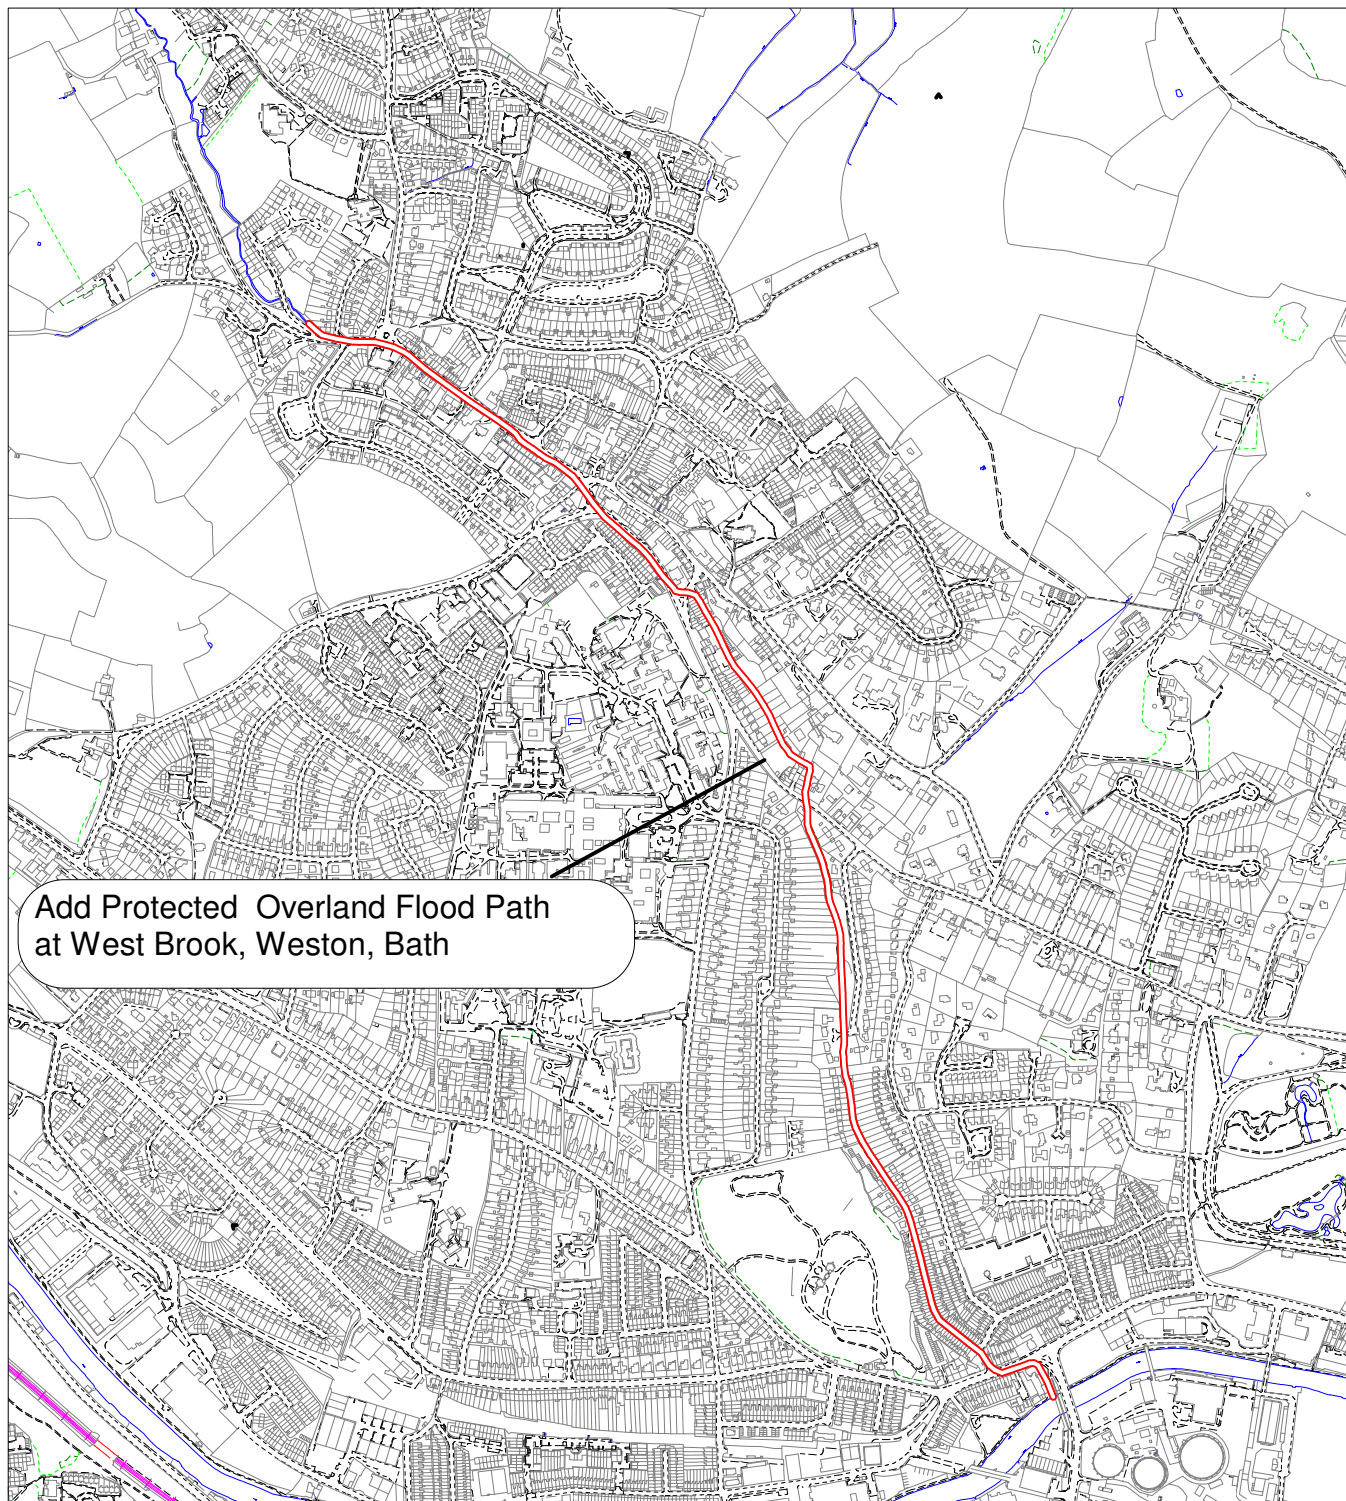

Proposed Modification No. M/C2/55  
Policy NE.14  
Extract From Proposals Map Insets 31

NOT TO SCALE

Reproduced from the Ordnance Survey mapping with the permission of the Controller of Her Majesty's Stationary Office  
© Crown Copyright. Unauthorised reproduction infringes Crown copyright and may lead to prosecution or civil proceedings.

License number LA 06054L

**PLEASE NOTE** This change should be viewed with the Proposals Map Local  
Plan Deposit Draft 2002. See Pre-Inquiry changes maps 2004  
for detailed boundaries