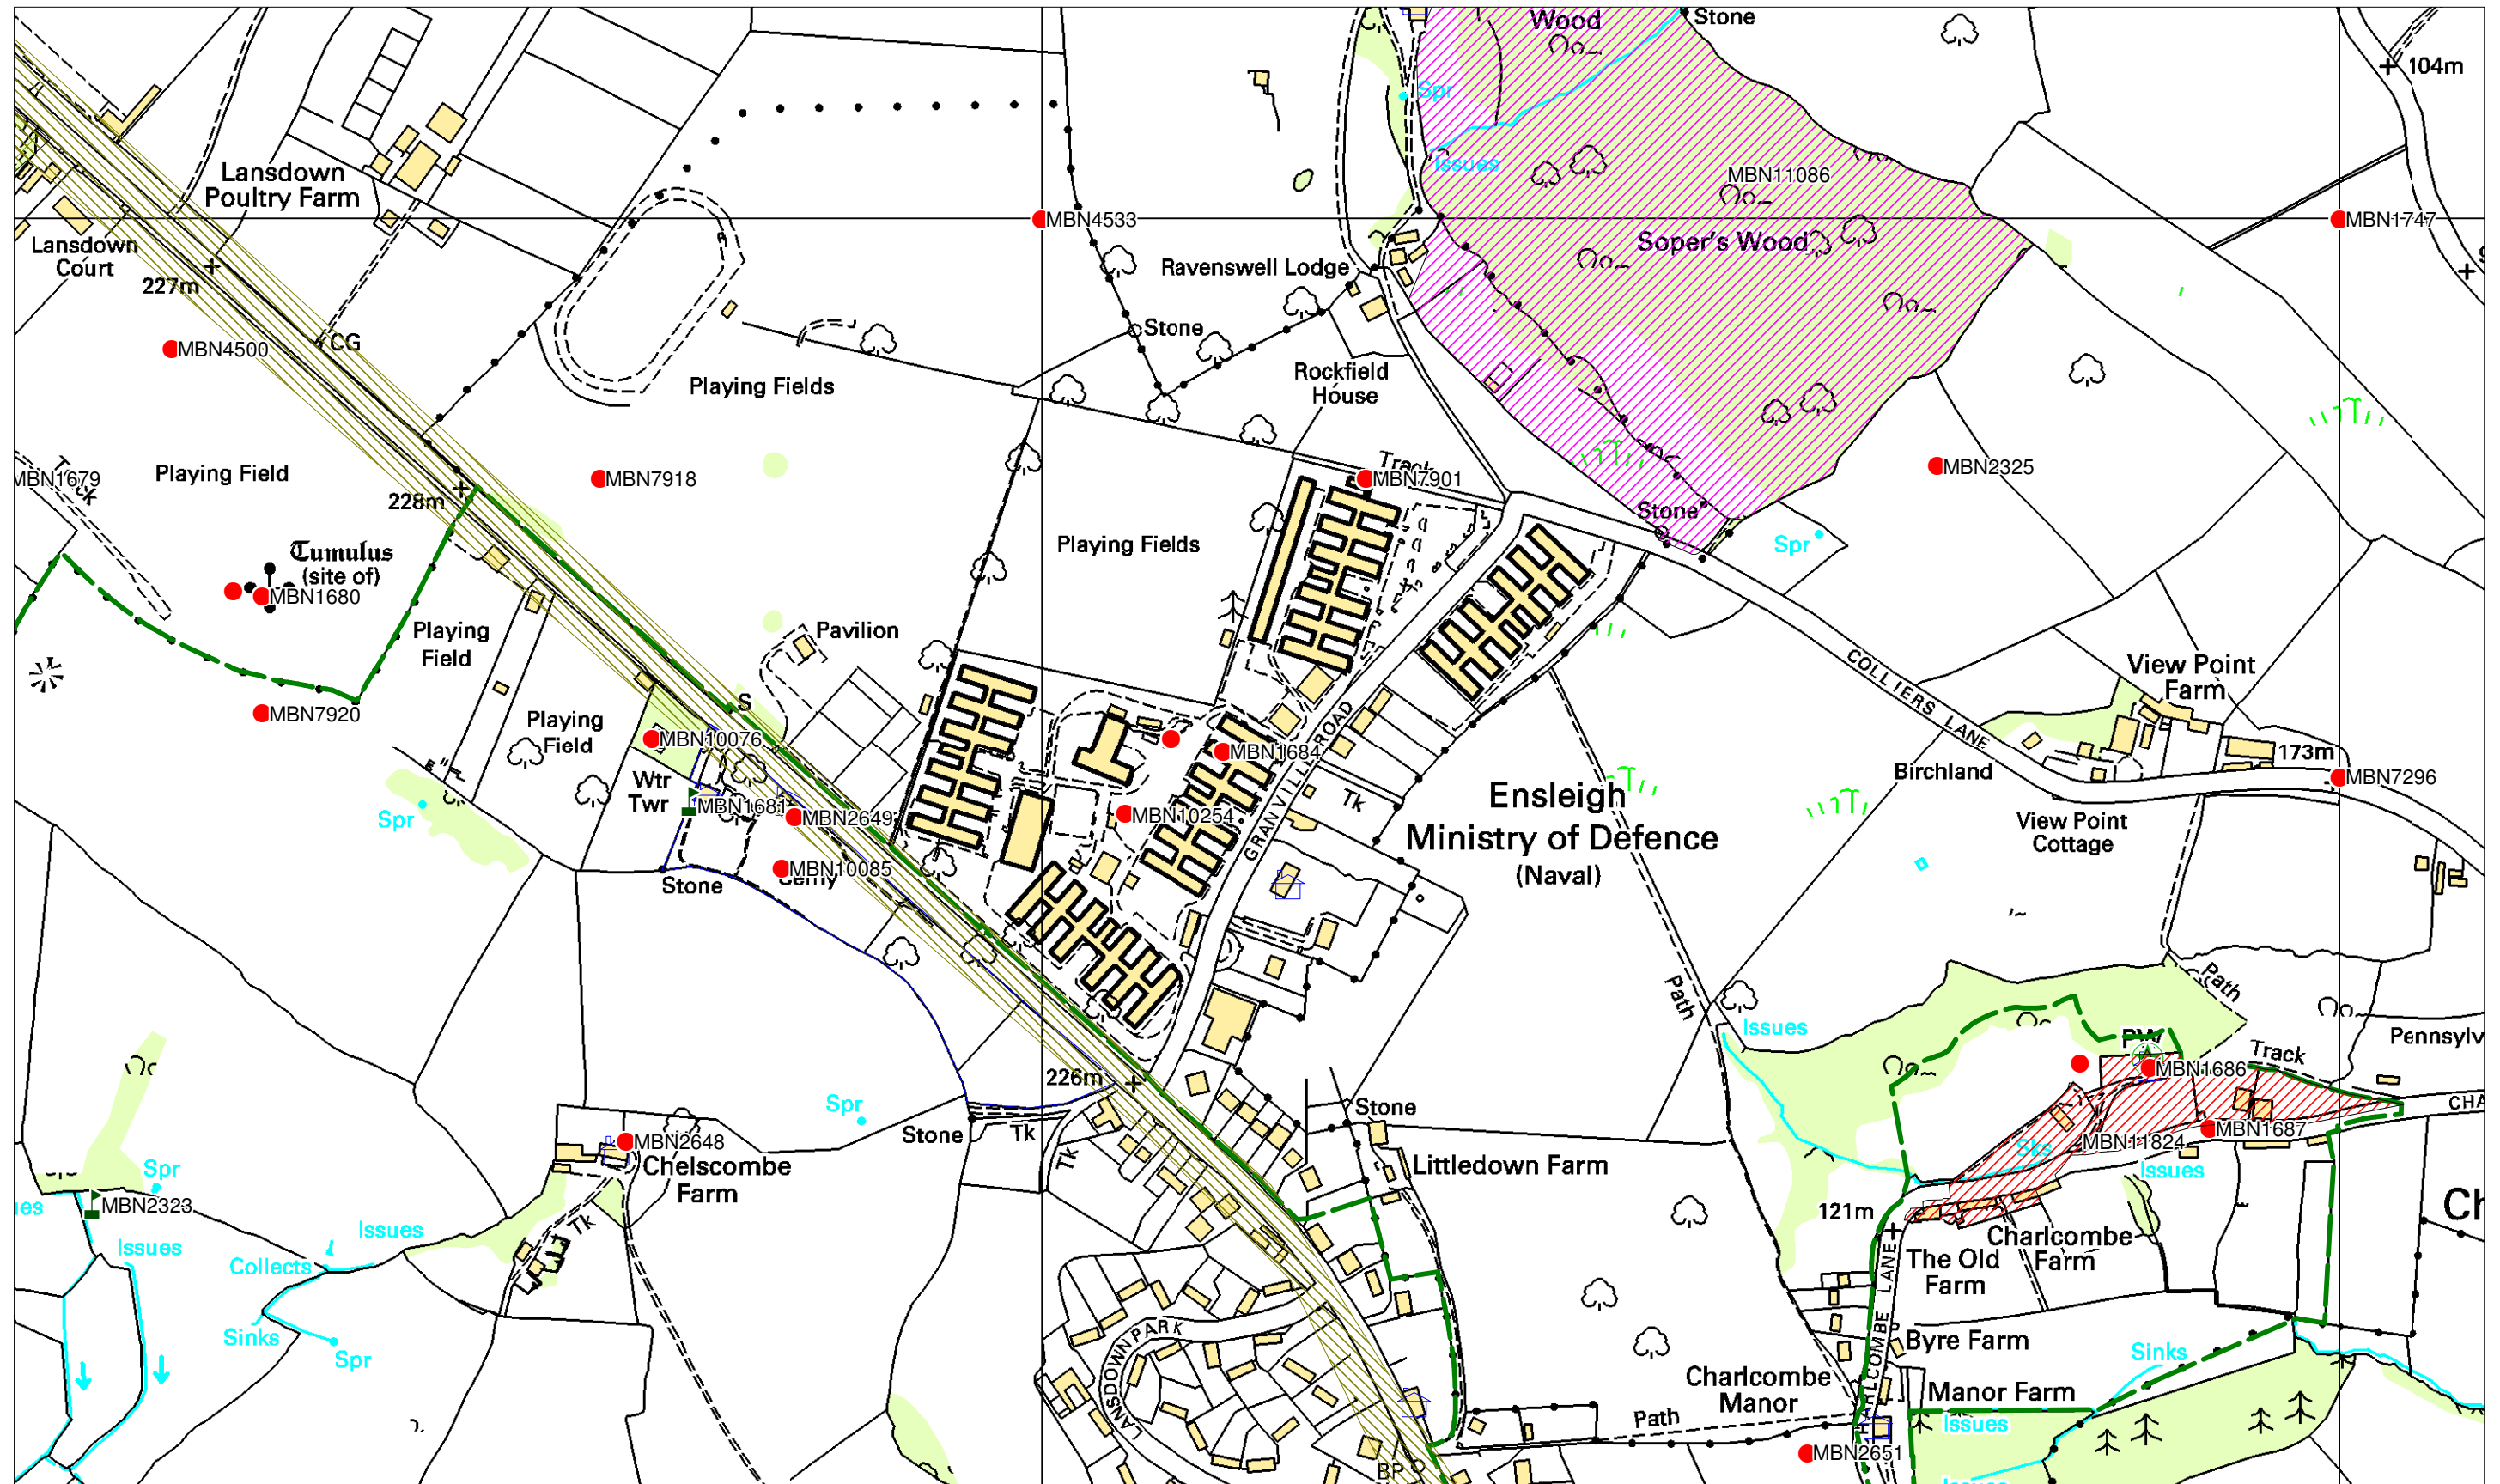

Sites and Monuments Record

MOD Warminster Road

Compiled by Rod Millard, HER Officer on 9 January 2012

Bath & North East Somerset Council
Trimbridge House
Trim Street
Bath BA1 2DP
Tel 01225 477000

Scale 1:5000

This map is reproduced from Ordnance Survey material with the permission of Ordnance Survey on behalf of the Controller of Her Majesty's Stationery Office © Crown copyright. Unauthorised reproduction infringes Crown copyright and may lead to prosecution or civil proceedings. (100023334) (2007).