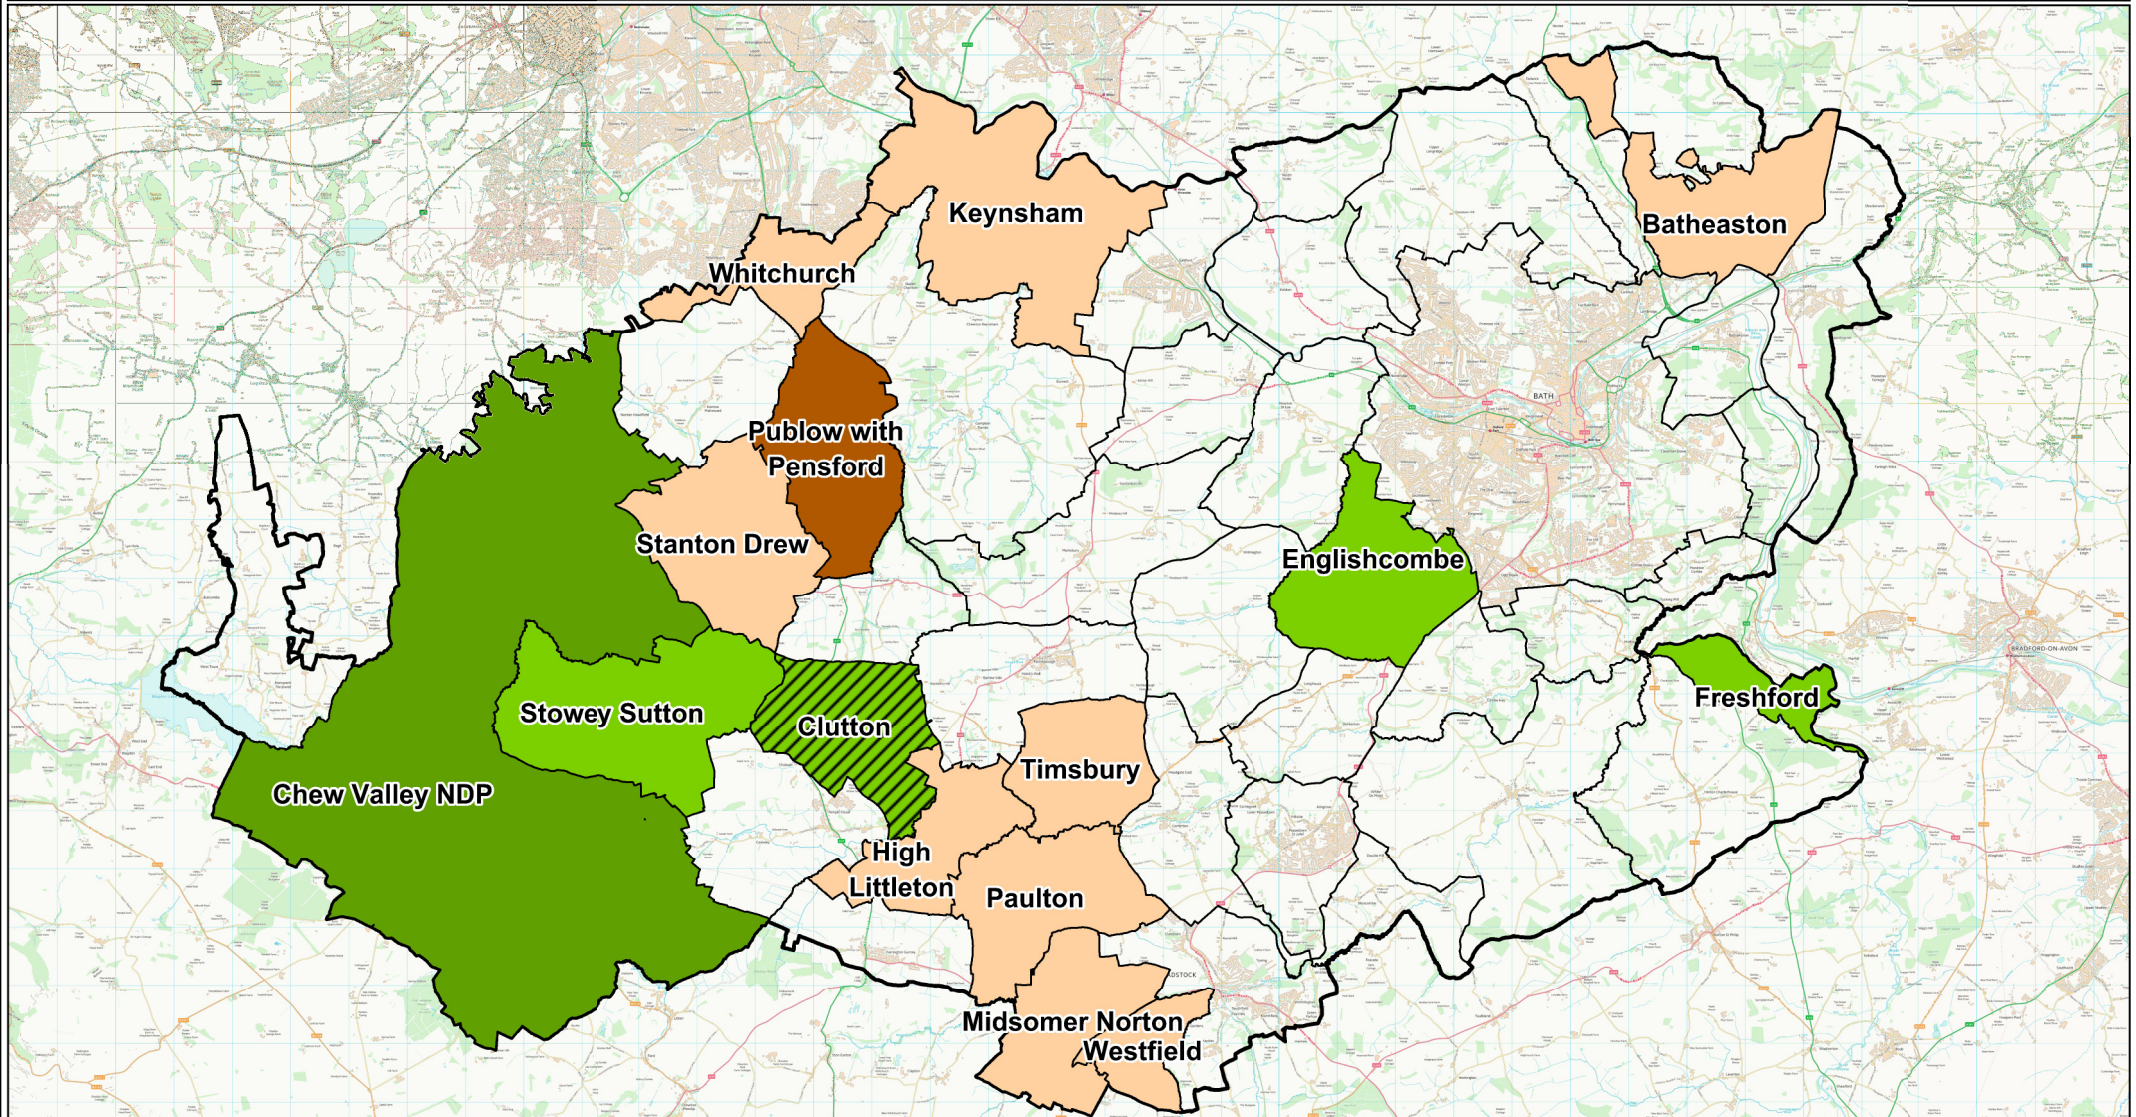

# Areas undertaking Neighbourhood Plans

within Bath & North East Somerset

Scale : 1:130,000

Author : Planning Policy, Planning Service, Place Directorate

Date : 05/01/2017

**Bath & North East  
Somerset Council**

## Legend

- 'Made' plan being revised
- Plan has been 'made'
- Plan is awaiting to be 'made'

- Plan under Examination
- Plan formally submitted to B&NES
- Draft Plan out for consultation

- Plan Area designated
- Plan Area out for formal area designation consultation
- No Neighbourhood Plan Area designated