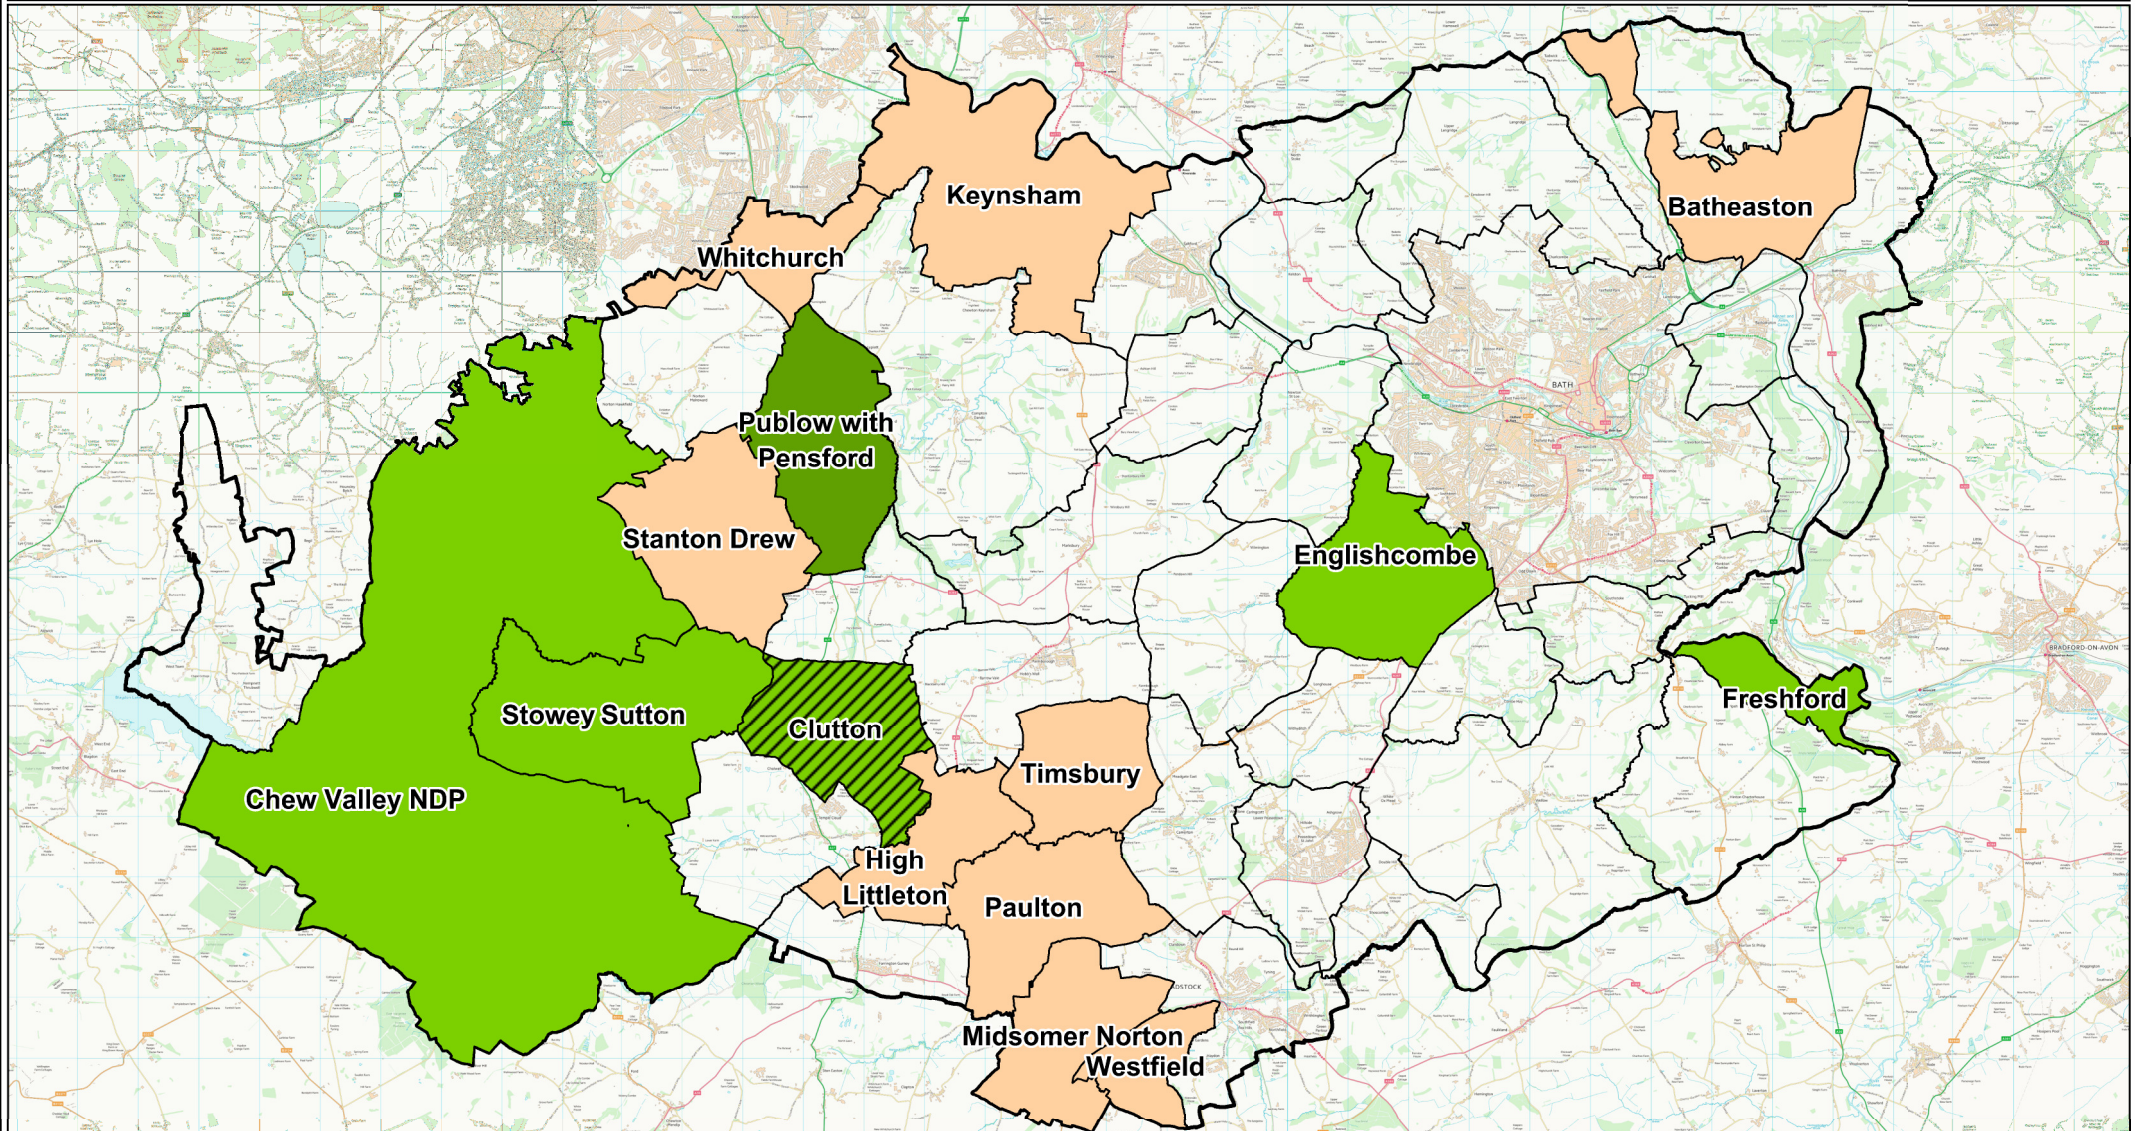

Areas undertaking Neighbourhood Plans

within Bath & North East Somerset

Scale : 1:125,000

Author : Planning Policy, Planning Service, Place Directorate

Date : 02/03/2017

**Bath & North East
Somerset Council**

Legend

	'Made' plan being revised		Plan under examination		Plan awaiting area designation
	Plan has been 'made'		Plan formally submitted to B&NES		Plan out for formal area designation consultation
	Plan is awaiting to be 'made'		Plan area designated		No Neighbourhood Plan Area designated