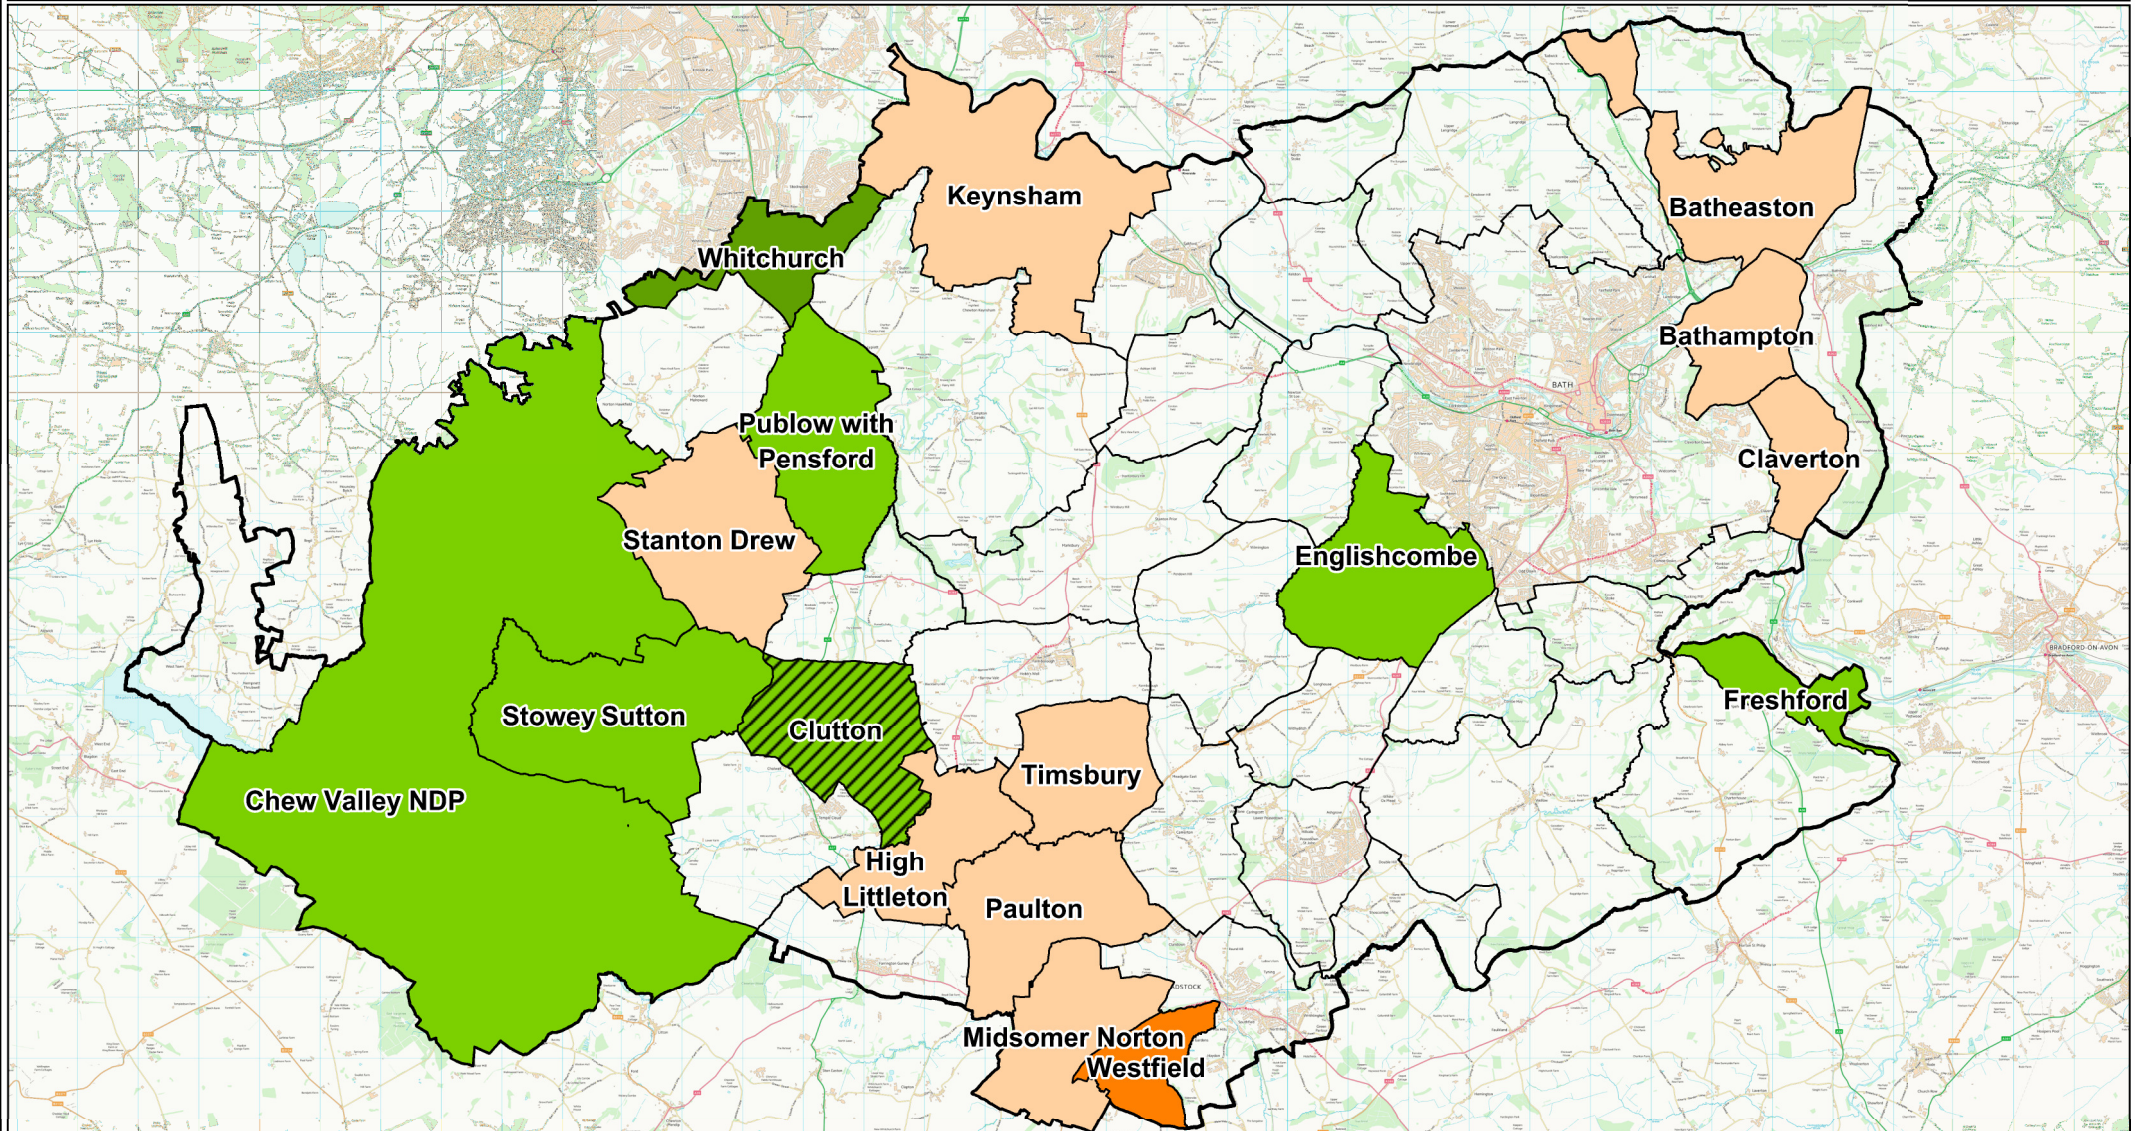

# Areas undertaking Neighbourhood Plans

within Bath & North East Somerset

Scale : 1:125,000

Author : Planning Policy, Planning Service, Place Directorate

Date : 30/11/2017

**Bath & North East  
Somerset Council**

## Legend

 'Made' plan being revised

 Plan has been 'made'

 Plan is awaiting to be 'made'

 Plan under examination

 Plan formally submitted to B&NES

 Draft Plan out for consultation

 Plan area designated

 Plan out for formal area designation consultation

 No Neighbourhood Plan Area designated