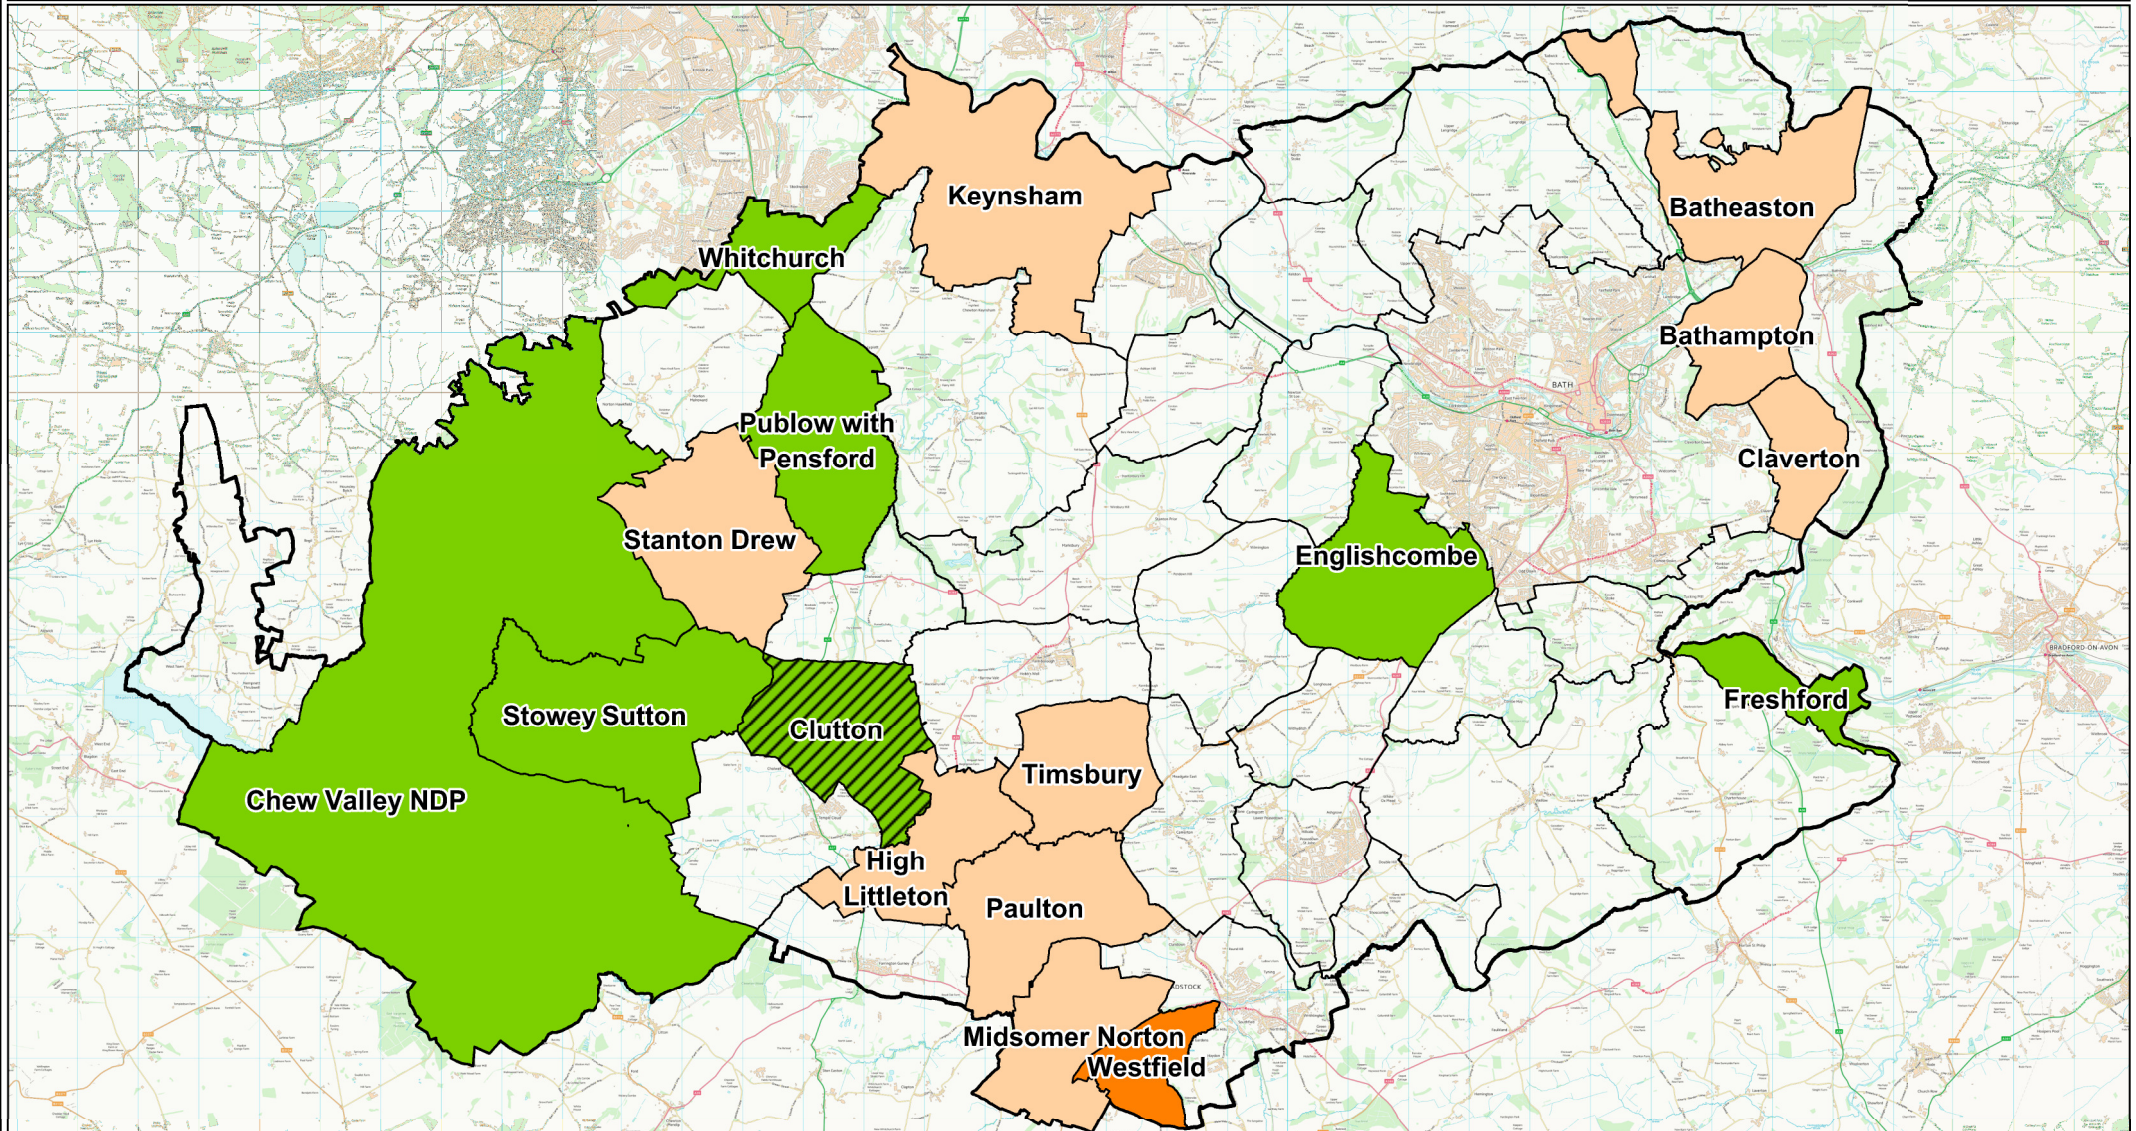

Areas undertaking Neighbourhood Plans

within Bath & North East Somerset

Scale : 1:125,000

Author : Planning Policy, Planning Service, Place Directorate

Date : 16/02/2018

**Bath & North East
Somerset Council**

Legend

- | | | |
|--|--|---|
|  'Made' plan being revised |  Plan under examination |  Plan area designated |
|  Plan has been 'made' |  Plan formally submitted to B&NES |  Plan out for formal area designation consultation |
|  Plan is awaiting to be 'made' |  Draft Plan out for consultation |  No Neighbourhood Plan Area designated |