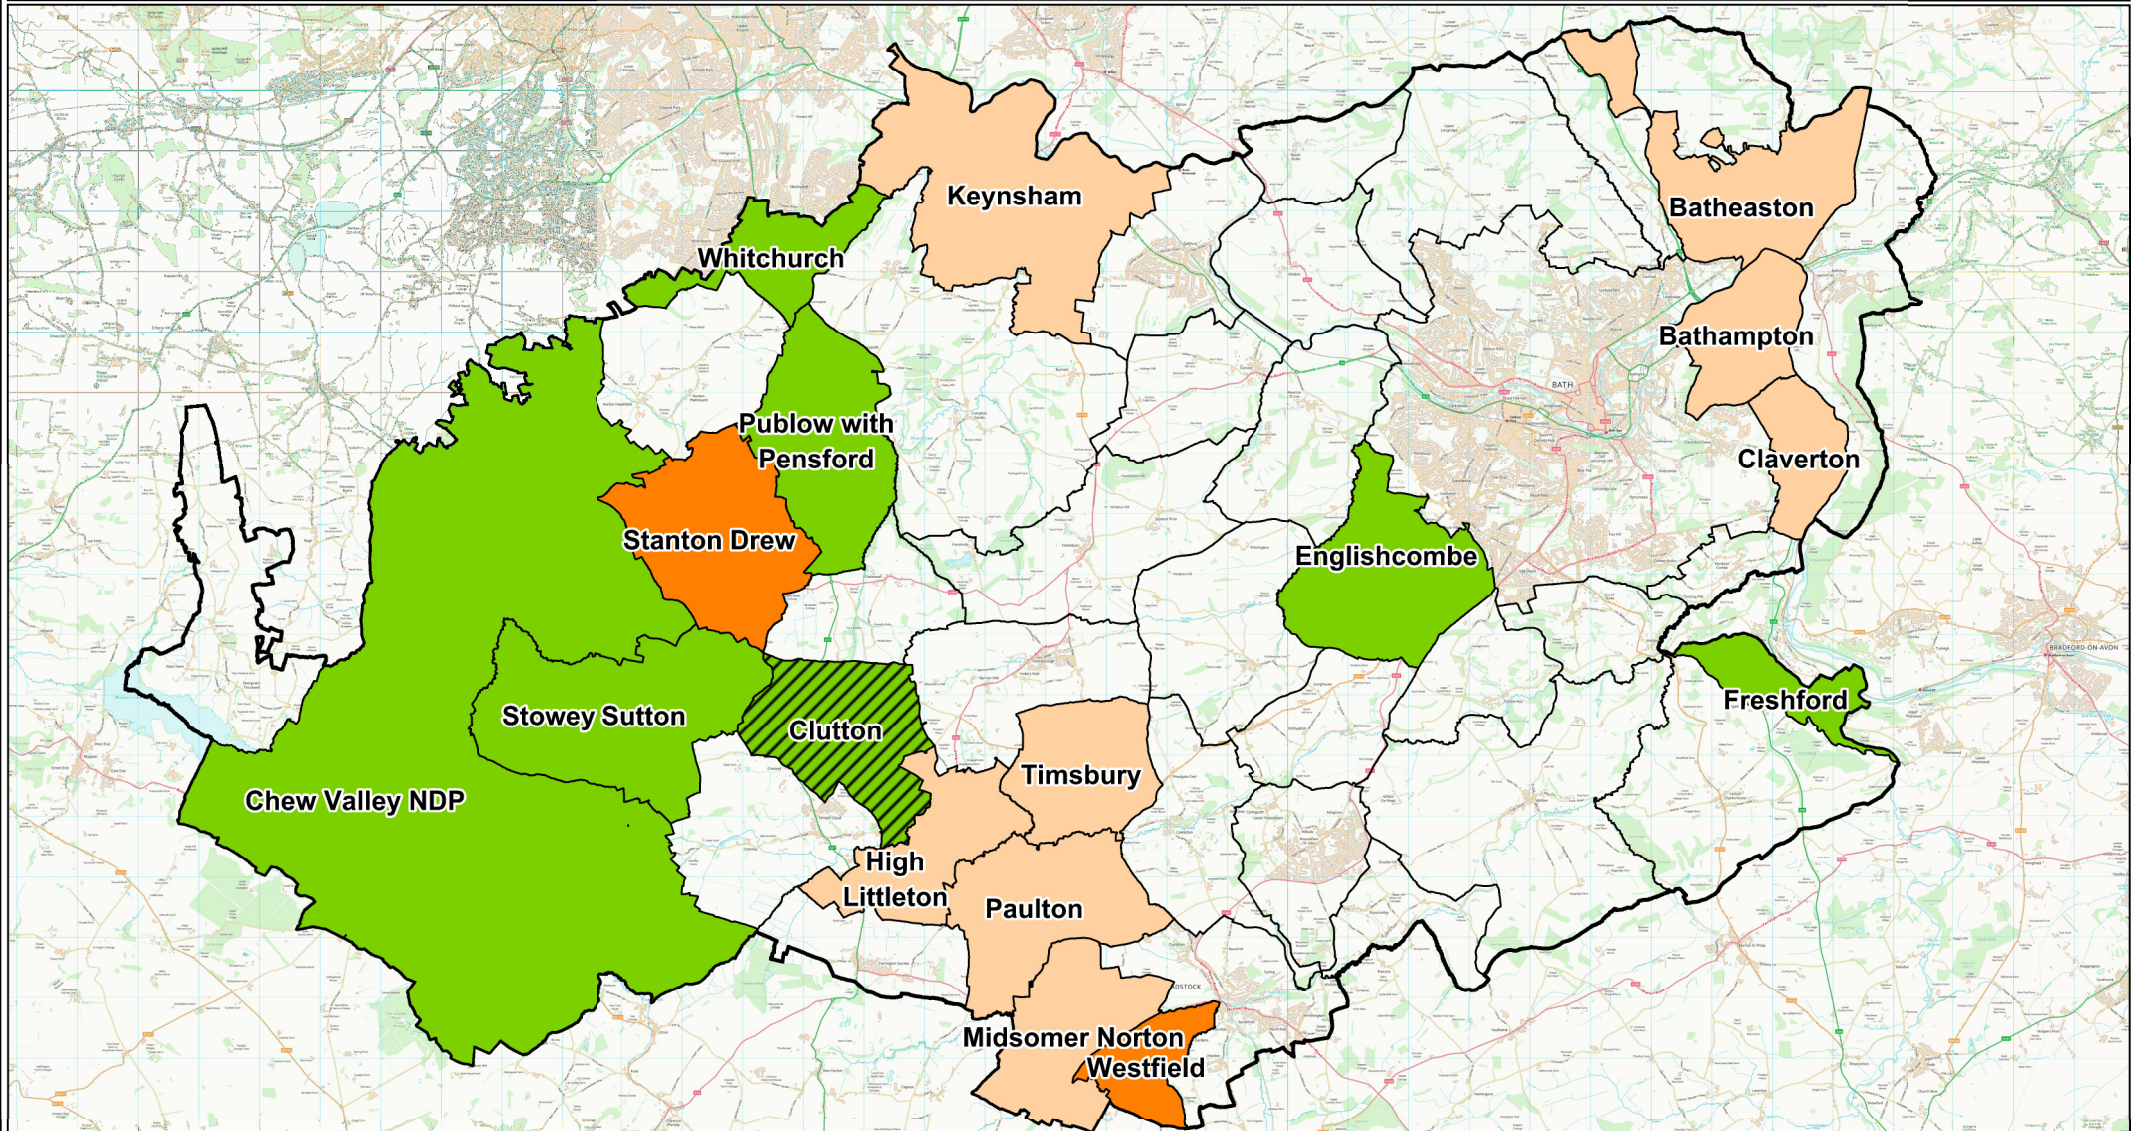

Areas undertaking Neighbourhood Plans

within Bath & North East Somerset

Scale : 1:125,000

Author : Planning Policy, Planning Service, Place Directorate

Date : 14/03/2018

**Bath & North East
Somerset Council**

Legend

- | | | |
|--|--|---|
|  'Made' plan being revised |  Plan under examination |  Plan area designated |
|  Plan has been 'made' |  Plan formally submitted to B&NES |  Plan out for formal area designation consultation |
|  Plan is awaiting to be 'made' |  Draft Plan out for consultation |  No Neighbourhood Plan Area designated |