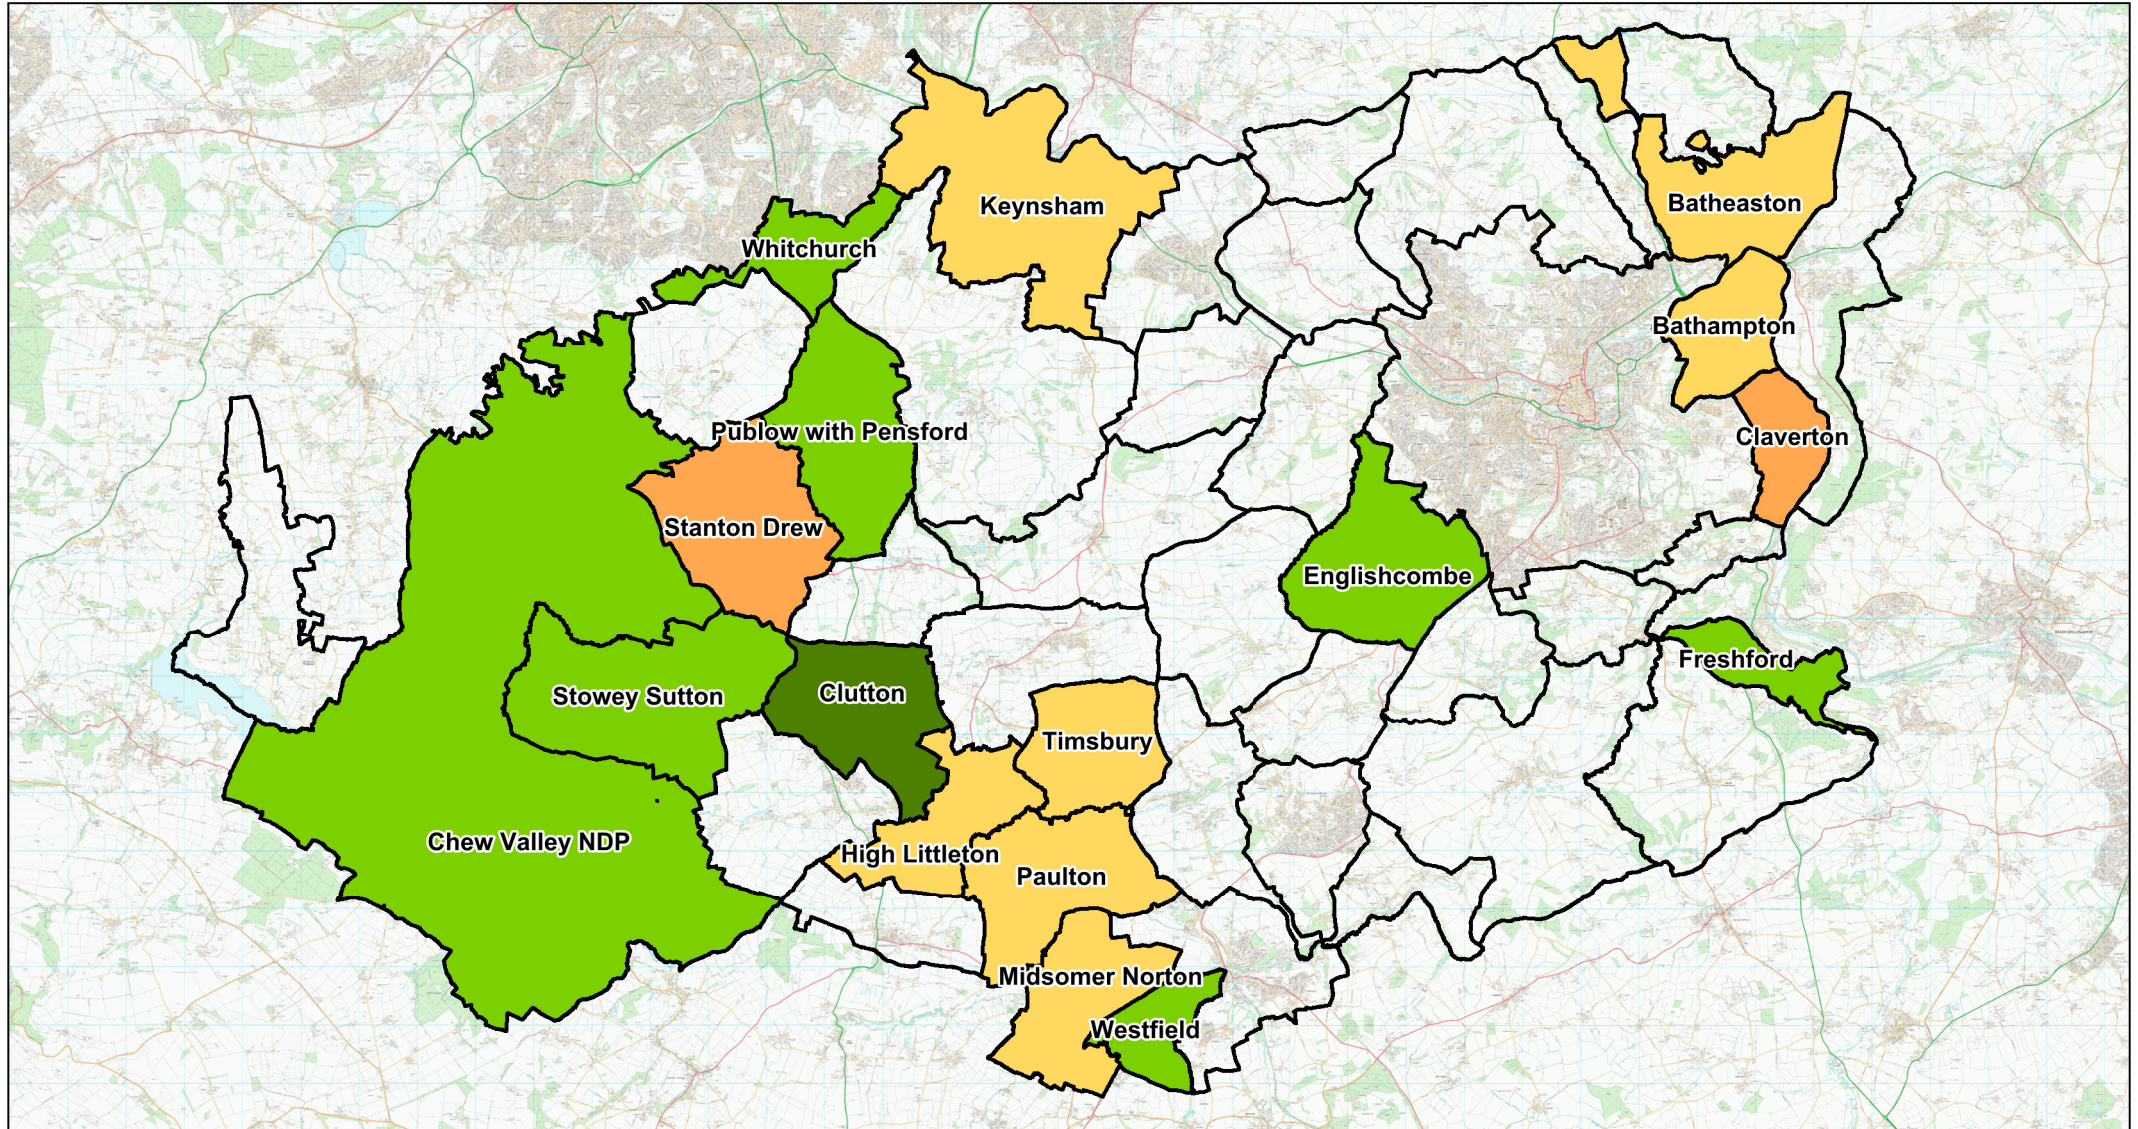

# Areas undertaking Neighbourhood Plans

within Bath & North East Somerset

Author : Planning Policy

Date : 05/11/2018

Scale: 1:130,000

## Legend

- |  |  |  |
|--|--|--|
|  'Made' Plan being revised     |  Plan under Examination           |  Plan Area designated                                   |
|  Plan has been 'made'          |  Plan formally submitted to B&NES |  Plan Area our for formal Area Designation Consultation |
|  Plan is awaiting to be 'made' |  Draft Plan out for consultation  |  No Neighbourhood Plan Area Designated                  |