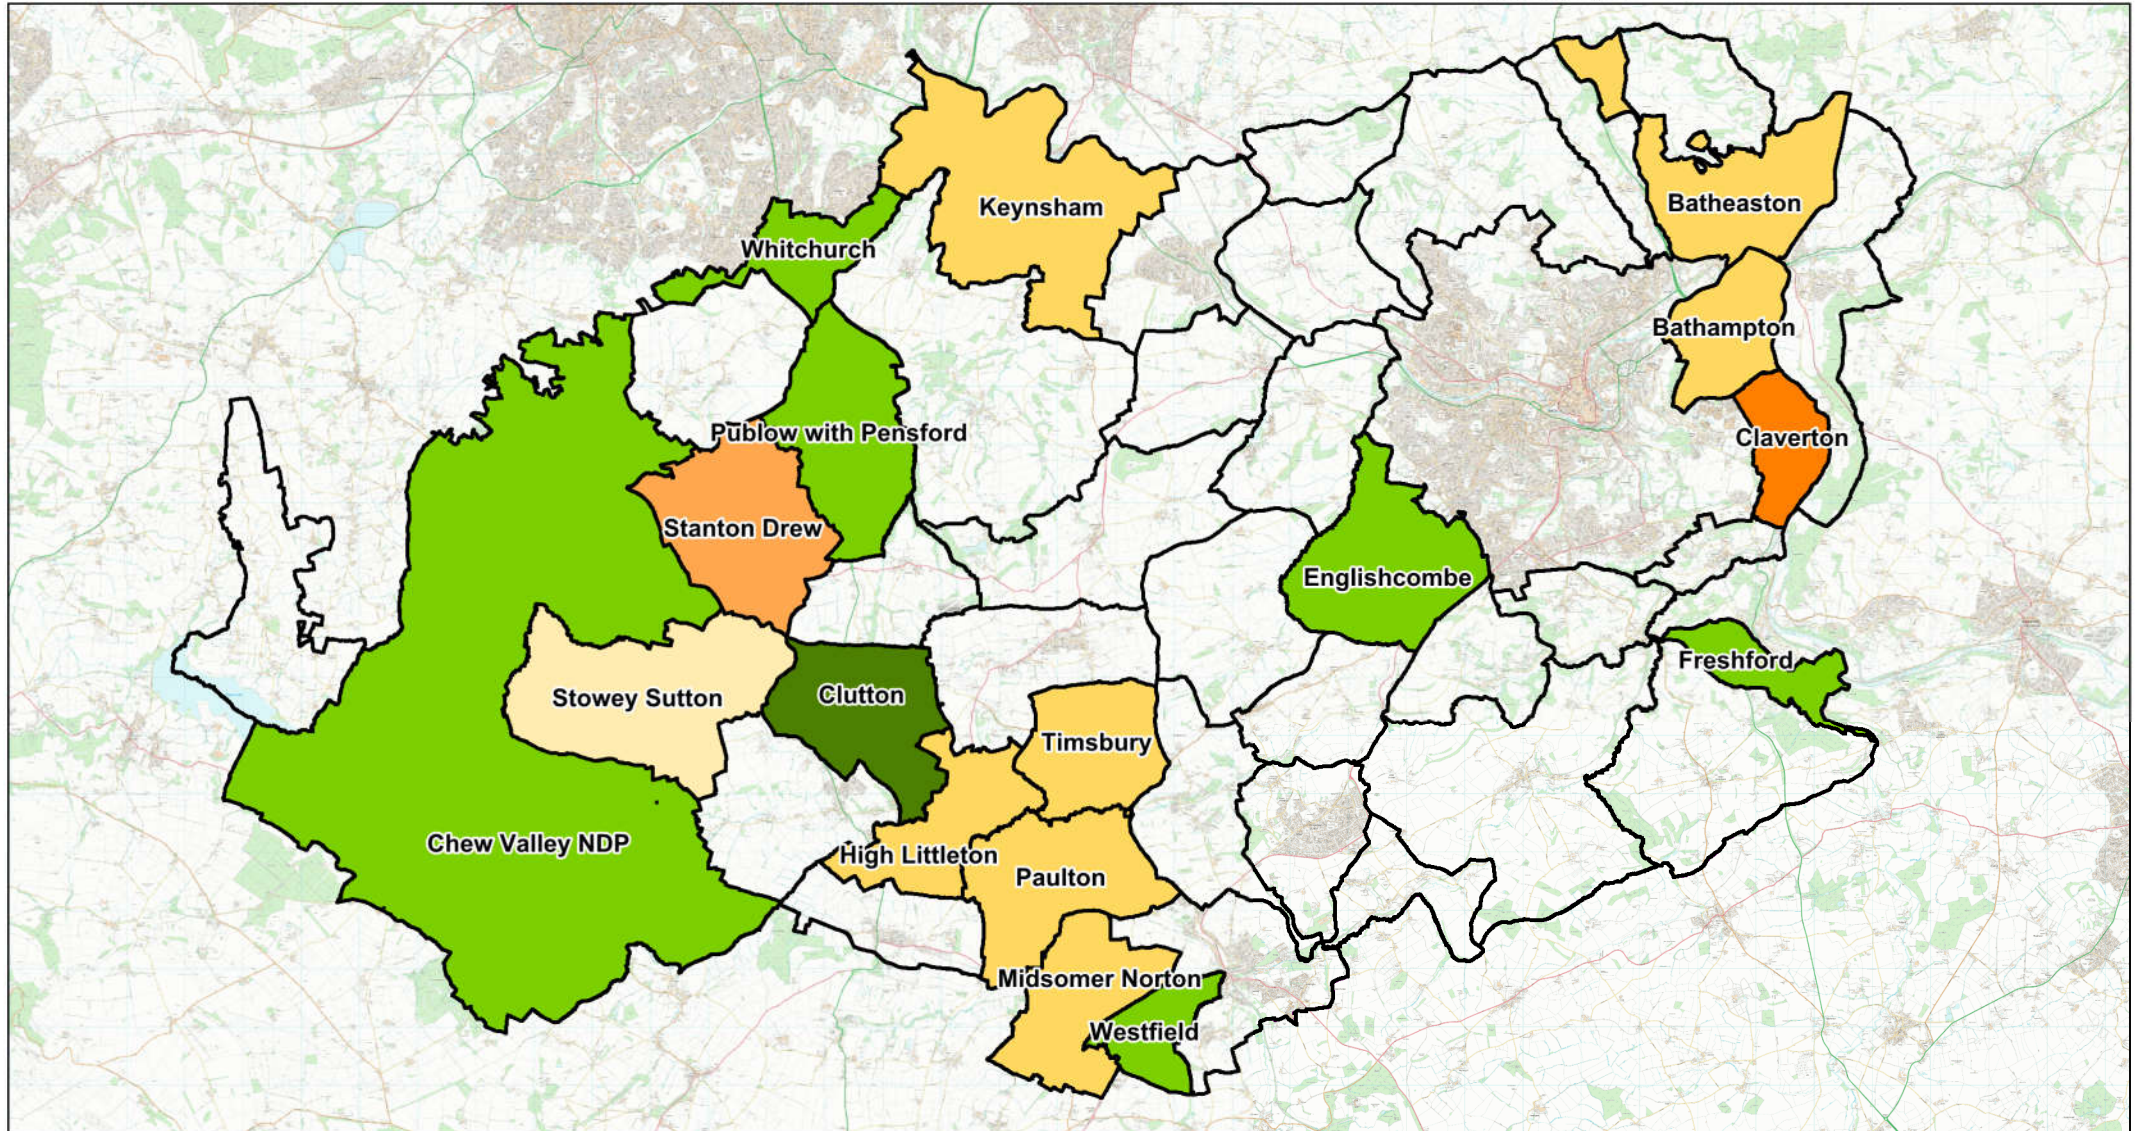

Areas undertaking Neighbourhood Plans

within Bath & North East Somerset

Author : Planning Policy

Date : 24/05/2019

Scale: 1:130,000

Legend

- | | | |
|-------------------------------|----------------------------------|--|
| 'Made' Plan being revised | Plan under Examination | Plan Area designated |
| Plan has been 'made' | Plan formally submitted to B&NES | Plan Area our for formal Area Designation Consultation |
| Plan is awaiting to be 'made' | Draft Plan out for consultation | No Neighbourhood Plan Area Designated |