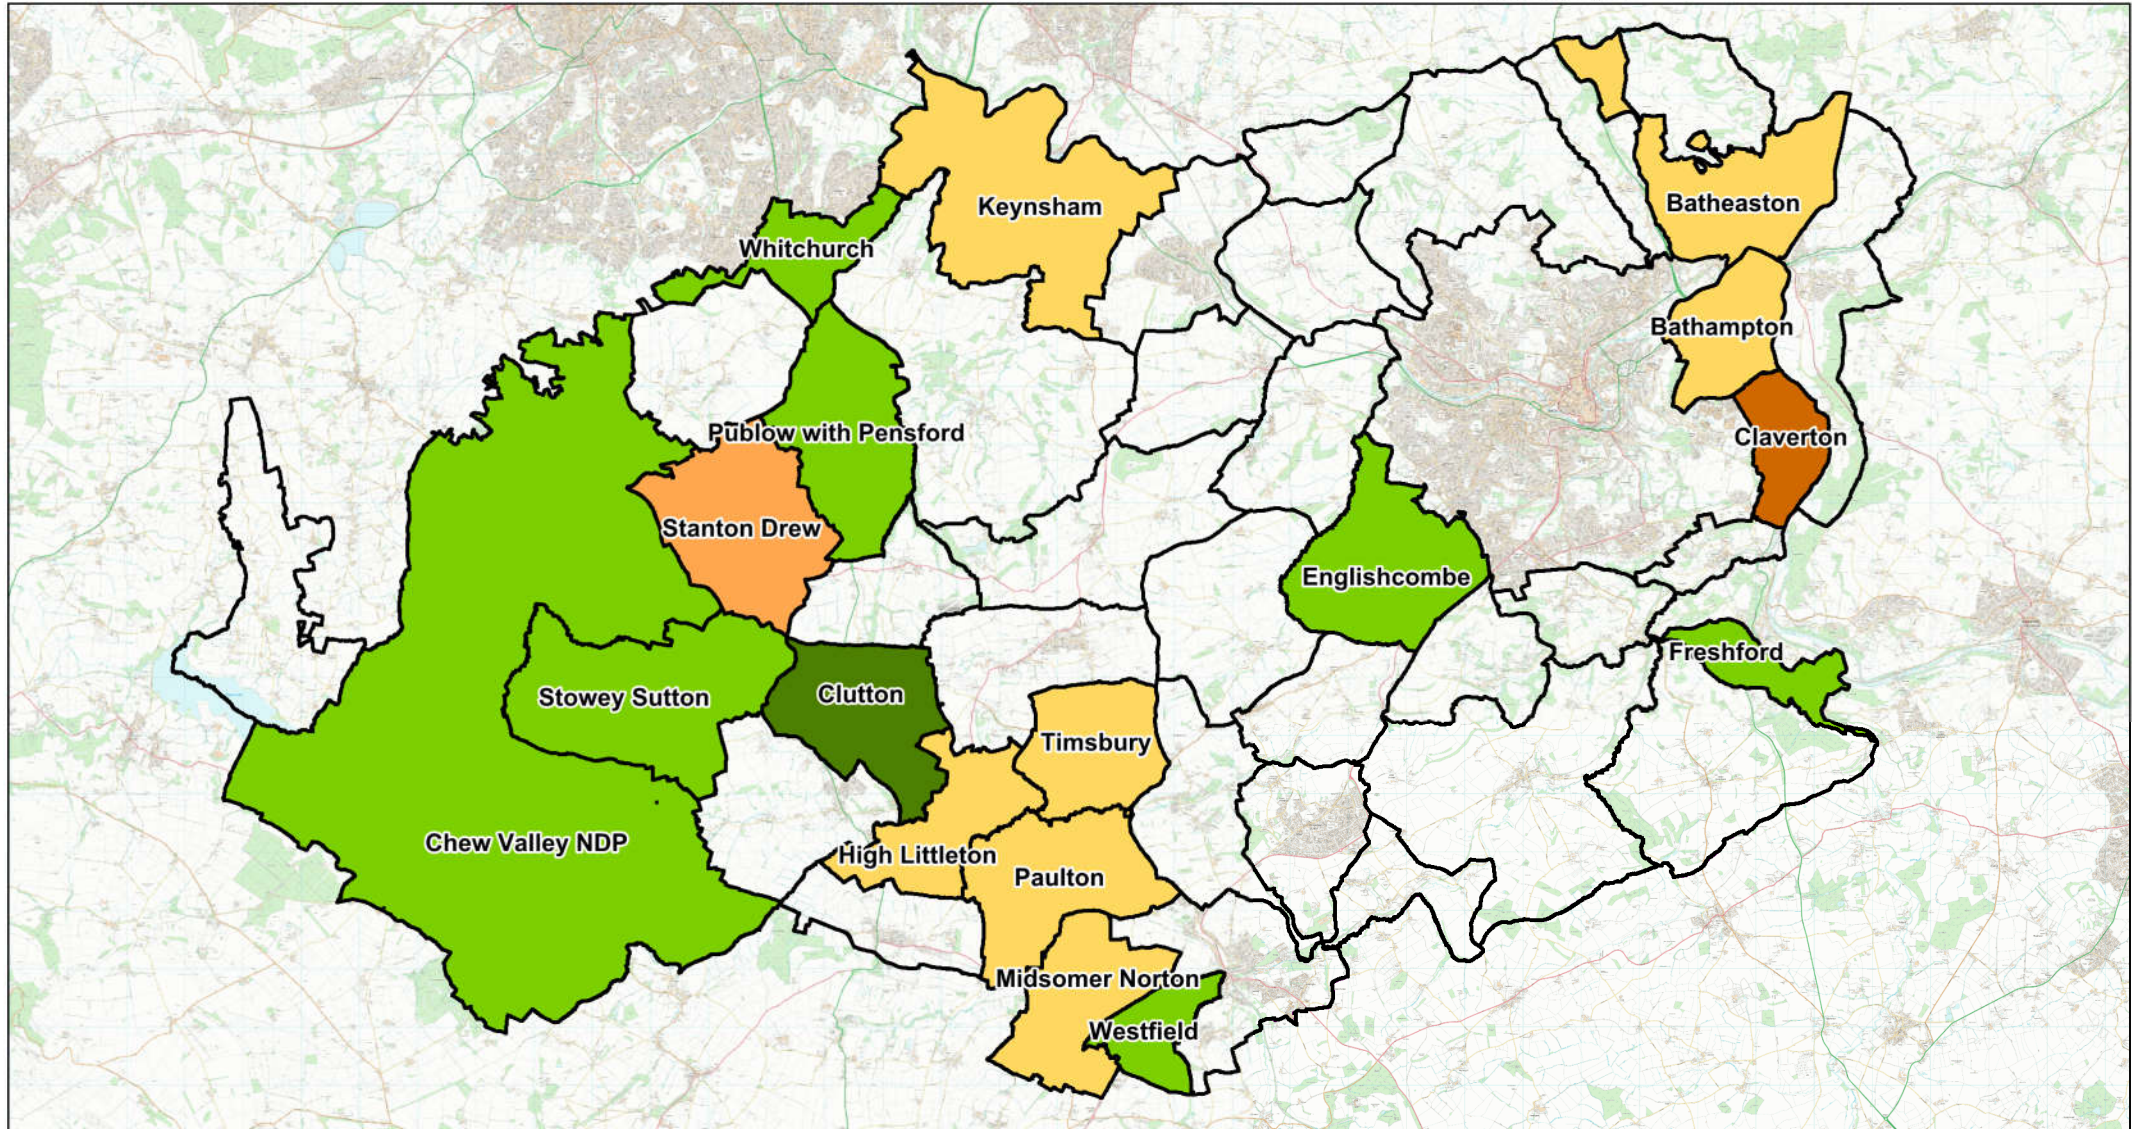

Areas undertaking Neighbourhood Plans

within Bath & North East Somerset

Author : Planning Policy

Date : 05/07/2019

Scale: 1:130,000

Legend

- | | | |
|-------------------------------|----------------------------------|--|
| 'Made' Plan being revised | Plan under Examination | Plan Area designated |
| Plan has been 'made' | Plan formally submitted to B&NES | Plan Area our for formal Area Designation Consultation |
| Plan is awaiting to be 'made' | Draft Plan out for consultation | No Neighbourhood Plan Area Designated |