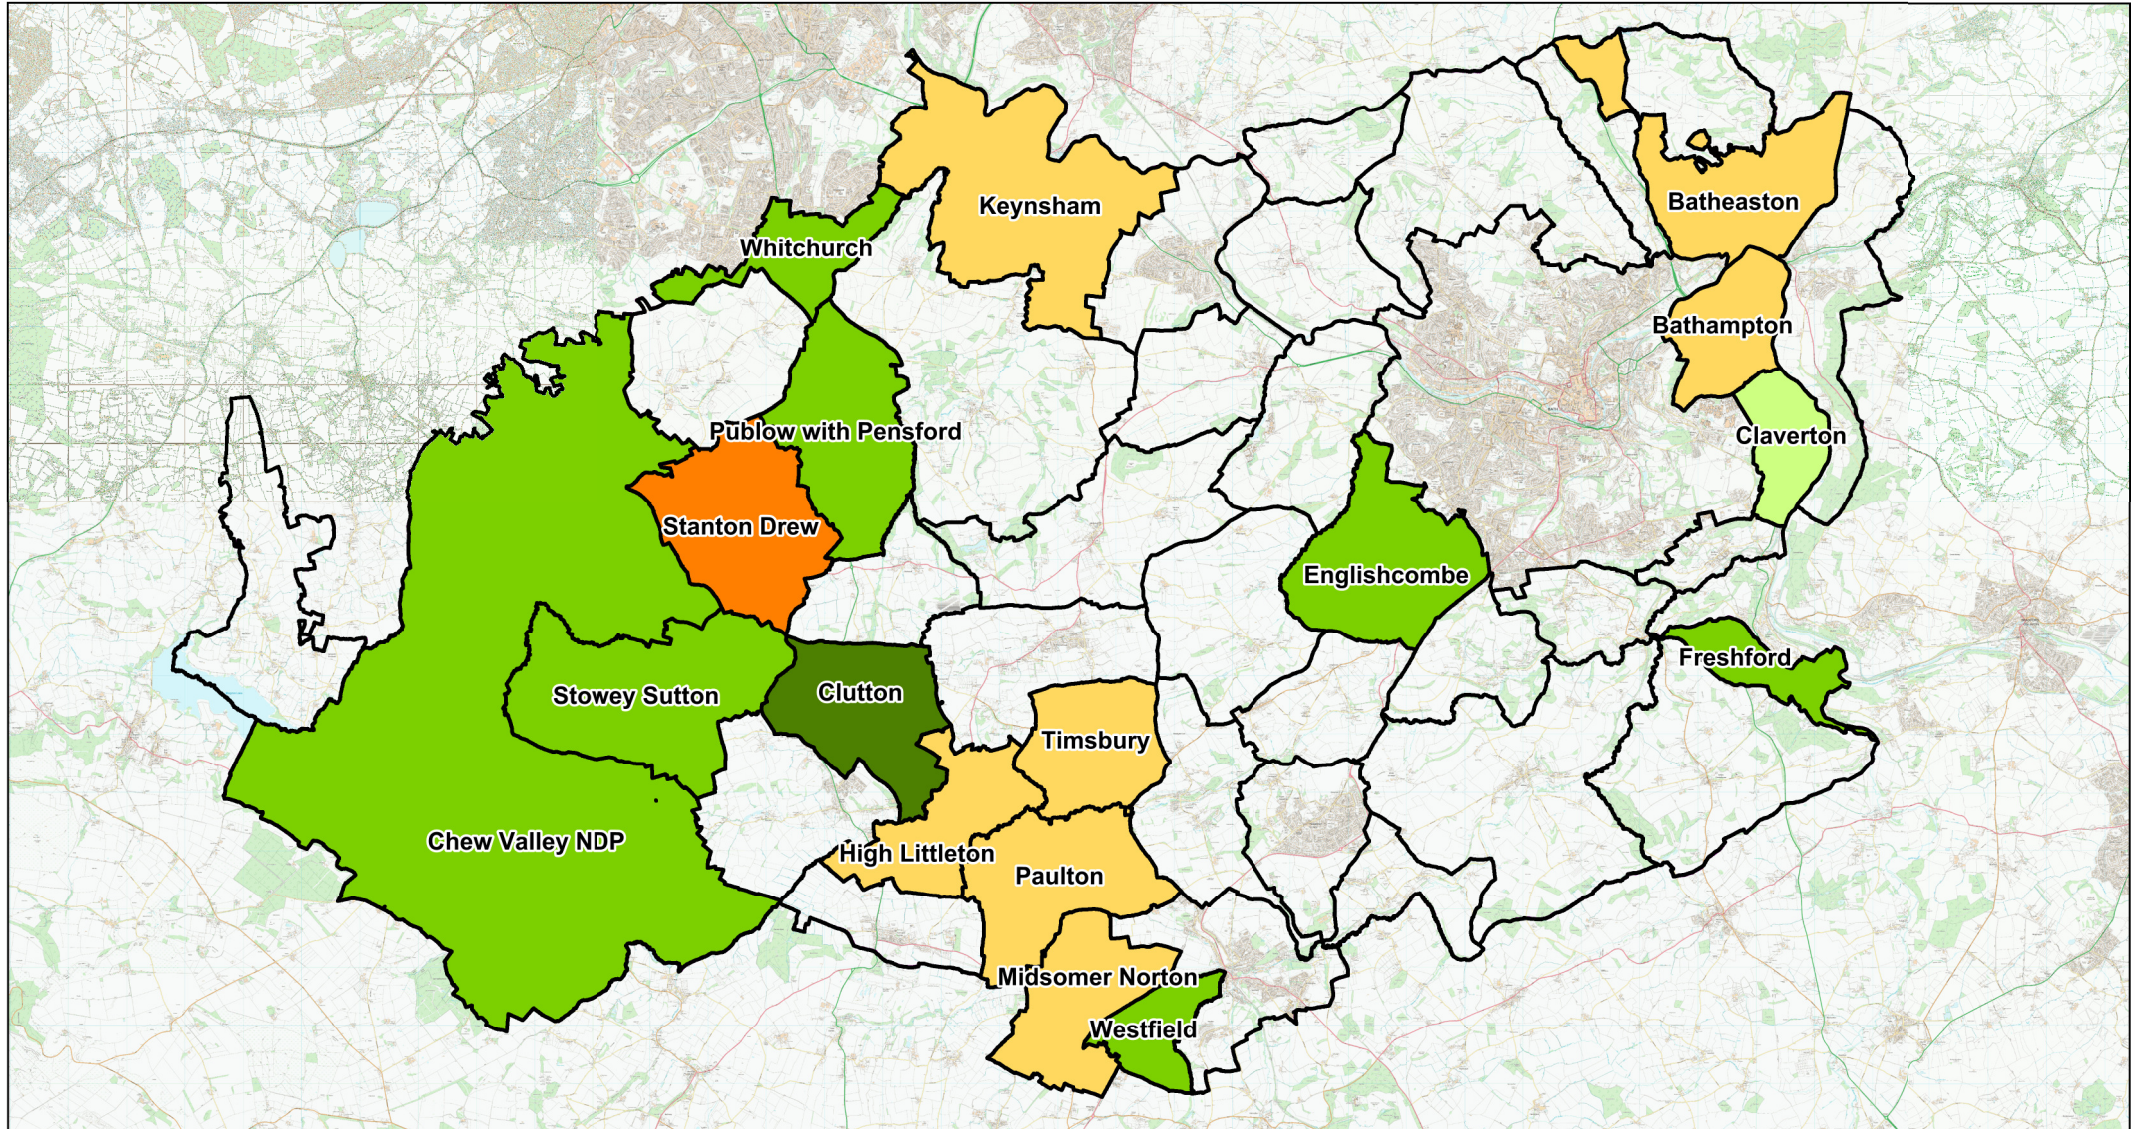

Areas undertaking Neighbourhood Plans

within Bath & North East Somerset

Author : Planning Policy

Date : 16/12/2019

Scale: 1:130,000

Legend

 'Made' Plan being revised

 Plan has been 'made'

 Plan is awaiting to be 'made'

 Plan under Examination

 Plan formally submitted to B&NES

 Draft Plan out for consultation

 Plan Area designated

 Plan Area our for formal Area Designation Consultation

 No Neighbourhood Plan Area Designated