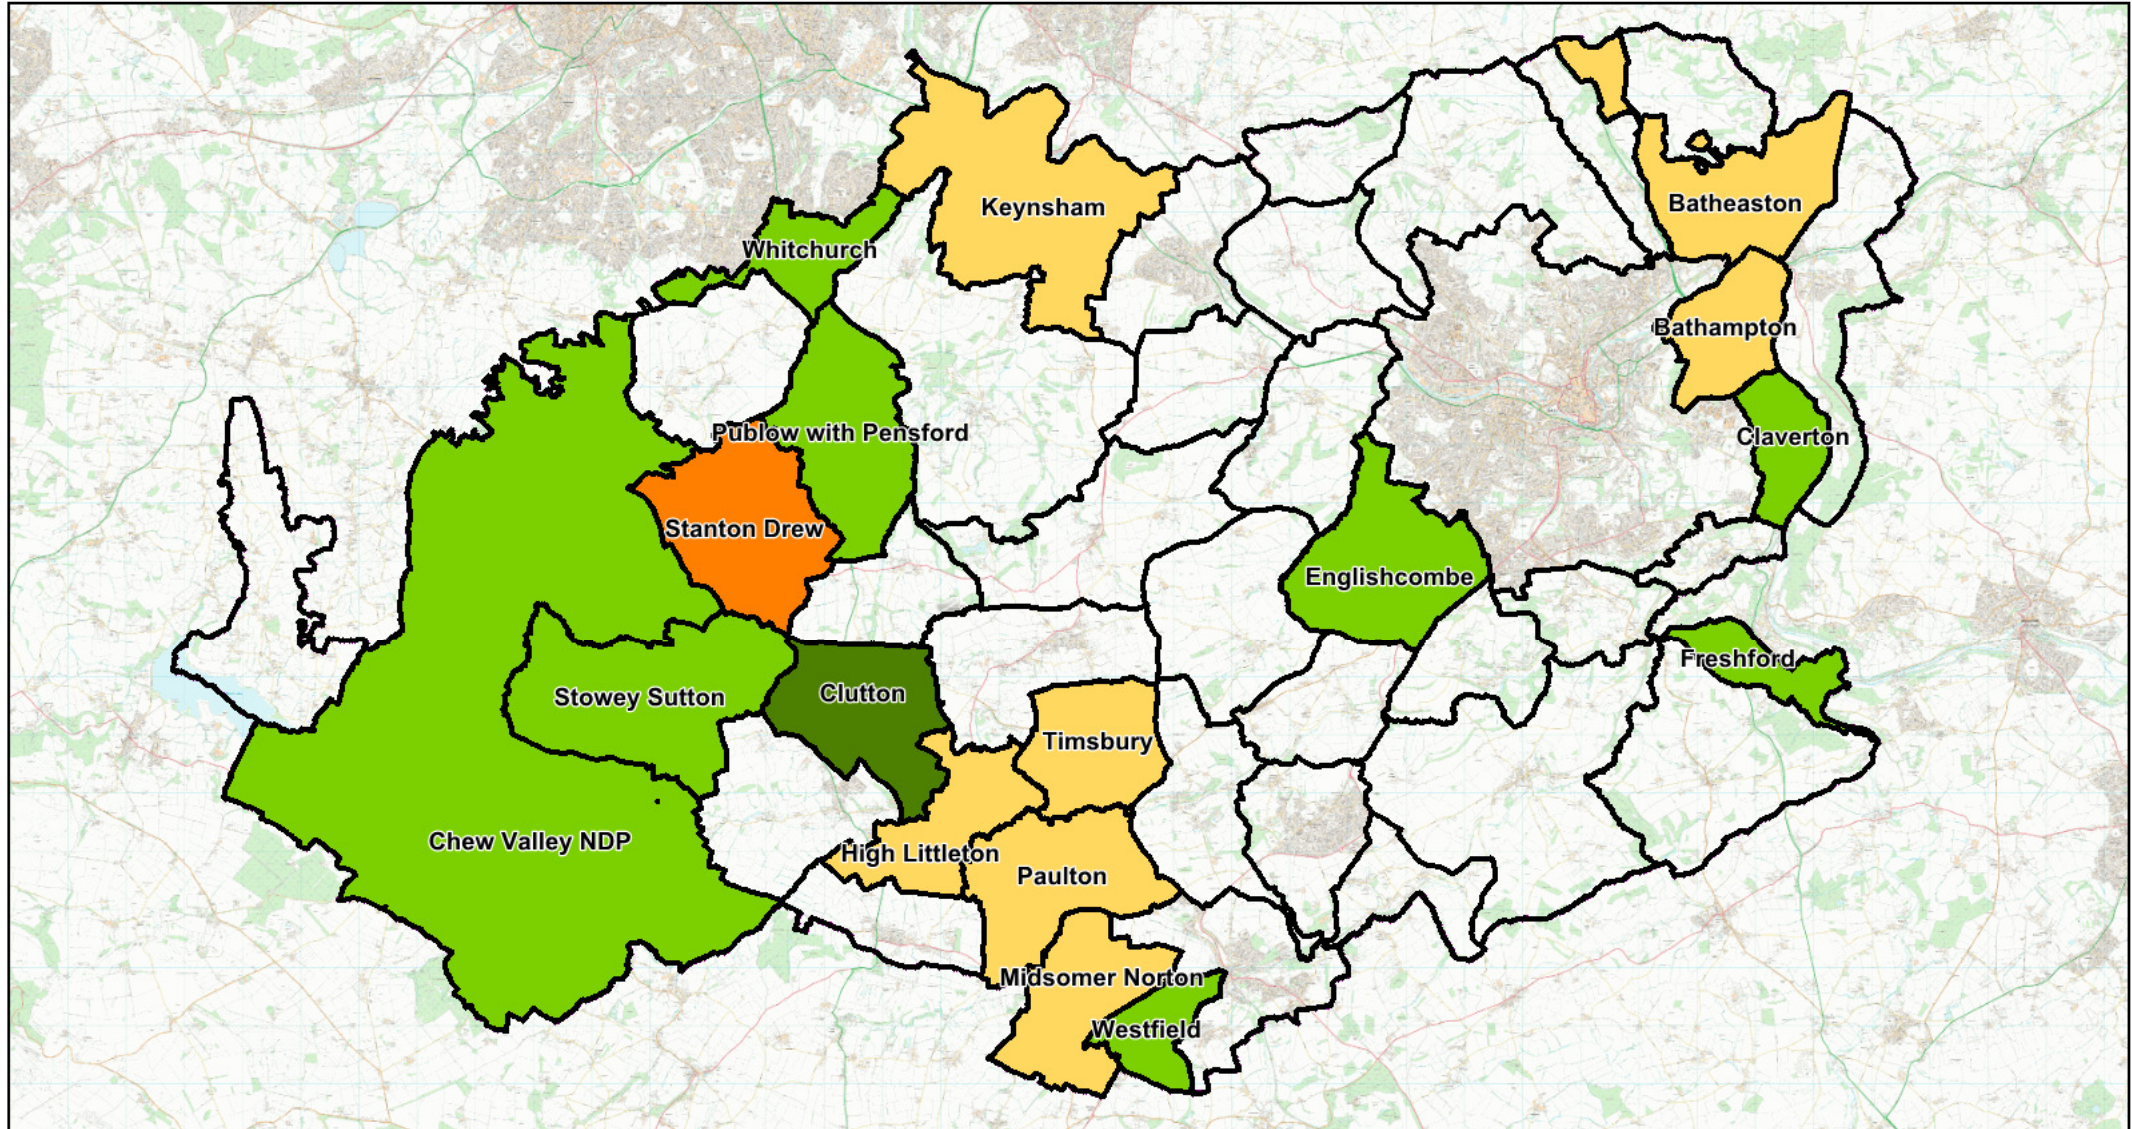

Areas undertaking Neighbourhood Plans

within Bath & North East Somerset

Author : Planning Policy

Date : 21/01/2020

Scale: 1:130,000

Legend

- 'Made' Plan being revised
- Plan has been 'made'
- Plan is awaiting to be 'made'

- Plan under Examination
- Plan formally submitted to B&NES
- Draft Plan out for consultation

- Plan Area designated
- Plan Area our for formal Area Designation Consultation
- No Neighbourhood Plan Area Designated