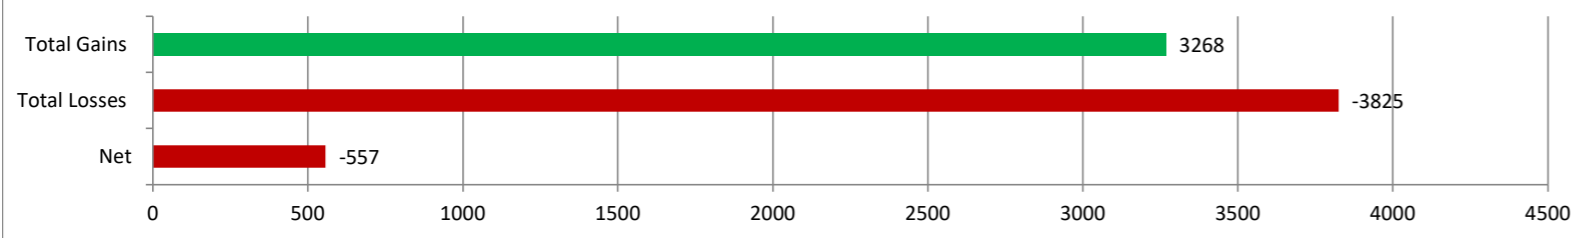

2011-2021 Retail Space Somer Valley Completed