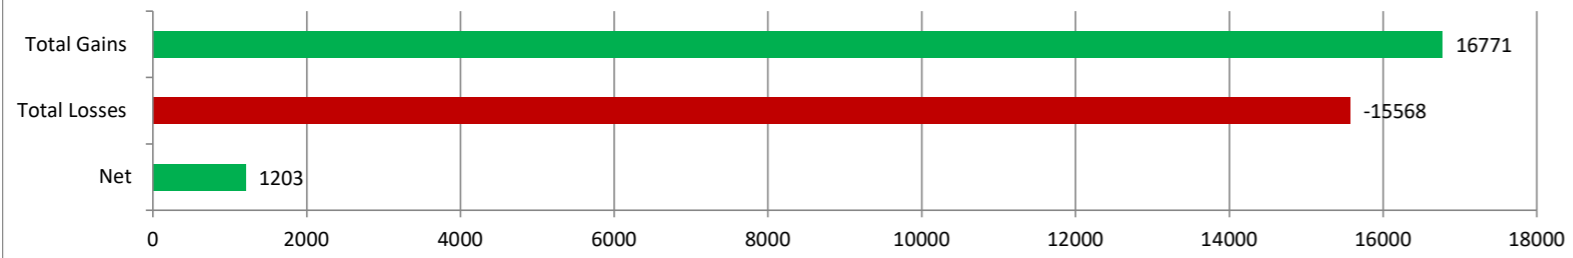

Bath and North East Somerset Council Annual Monitoring Report March 2021 - Retail floorspace

2011-2021 Retail Space District Wide Completed

2011 -2021 Retail Space Bath Completed

2011-2021 Retail Space Keynsham Completed