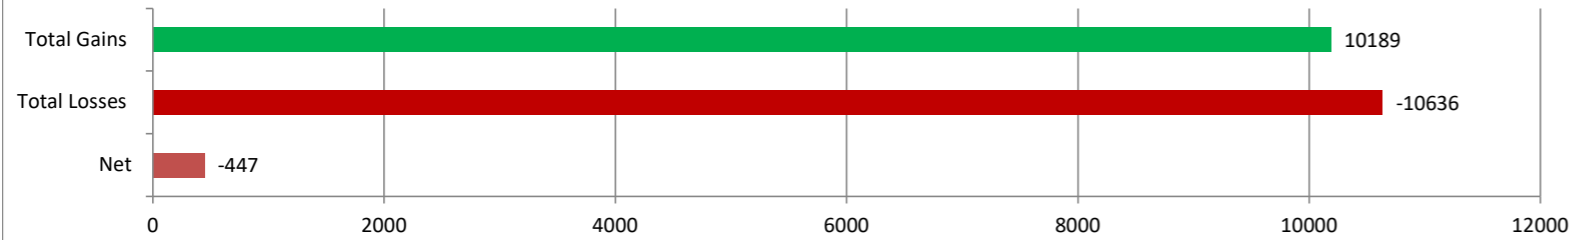

Bath and North East Somerset Council Annual Monitoring Report March 2021 - Retail floorspace

2011-2021 Retail Space District Wide Completed

2011 -2021 Retail Space Bath Completed

2011-2021 Retail Space Keynsham Completed