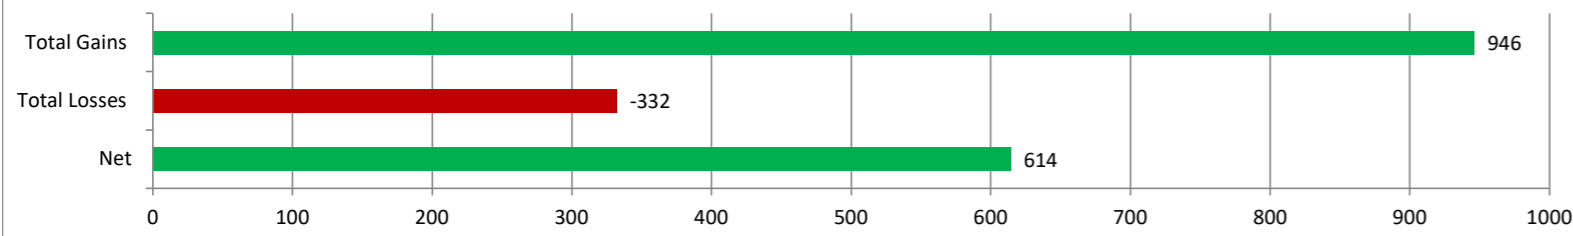

Bath and North East Somerset Council Annual Monitoring Report March 2021 - Retail floorspace

2011-2021 Retail Space District Wide Completed

2011 -2021 Retail Space Bath Completed

2011-2021 Retail Space Keynsham Completed

2011-2021 Retail Space Somer Valley Completed

2011-2021 Retail Space Rural Completed