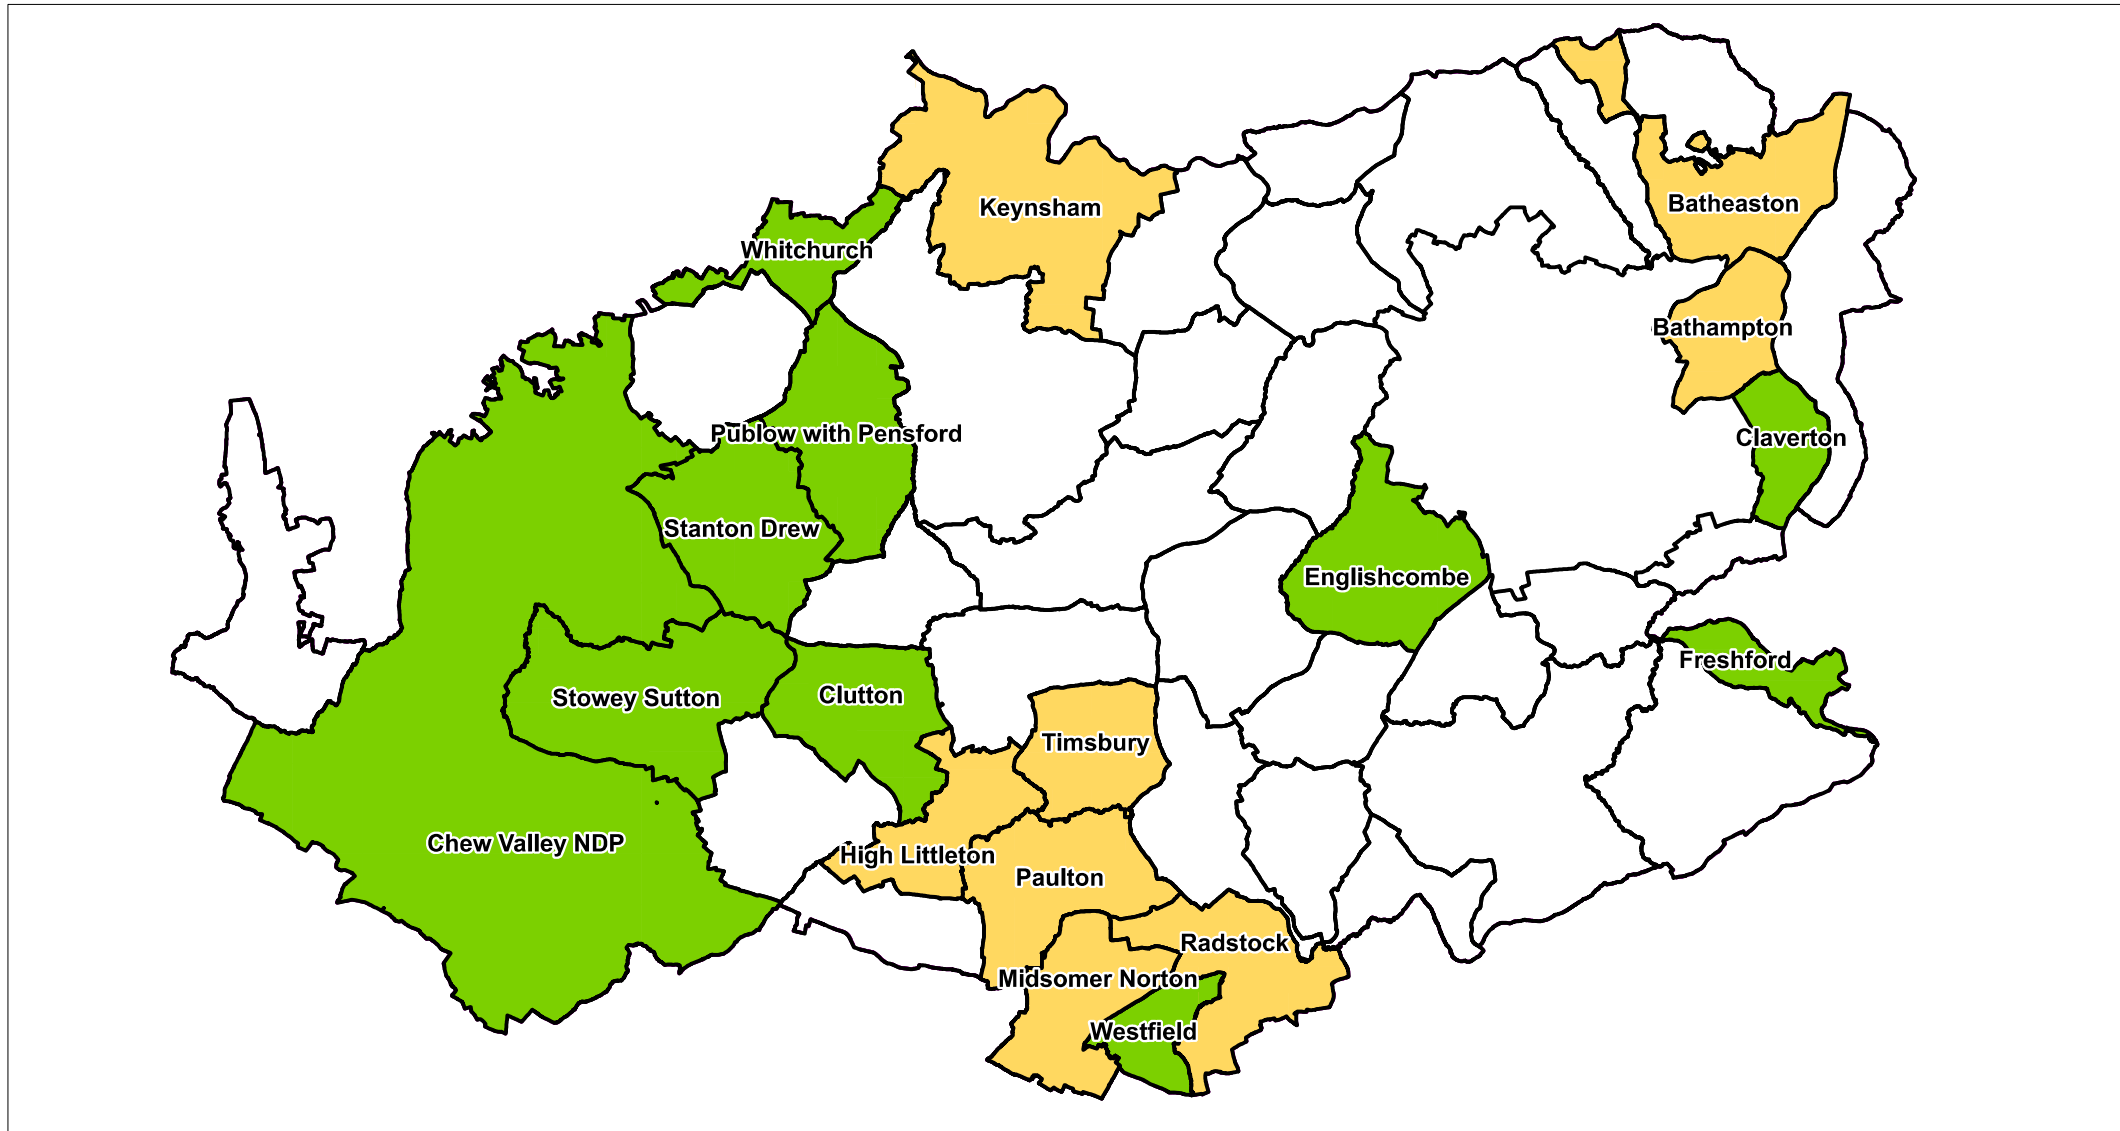

Areas undertaking Neighbourhood Plans

within Bath & North East Somerset

Author : Planning Policy

Date : 02/12/2021

Scale: 1:130,000

Legend

- | | | |
|-------------------------------|----------------------------------|--|
| 'Made' Plan being revised | Plan under Examination | Plan Area designated |
| Plan has been 'made' | Plan formally submitted to B&NES | Plan Area our for formal Area Designation Consultation |
| Plan is awaiting to be 'made' | Draft Plan out for consultation | No Neighbourhood Plan Area Designated |