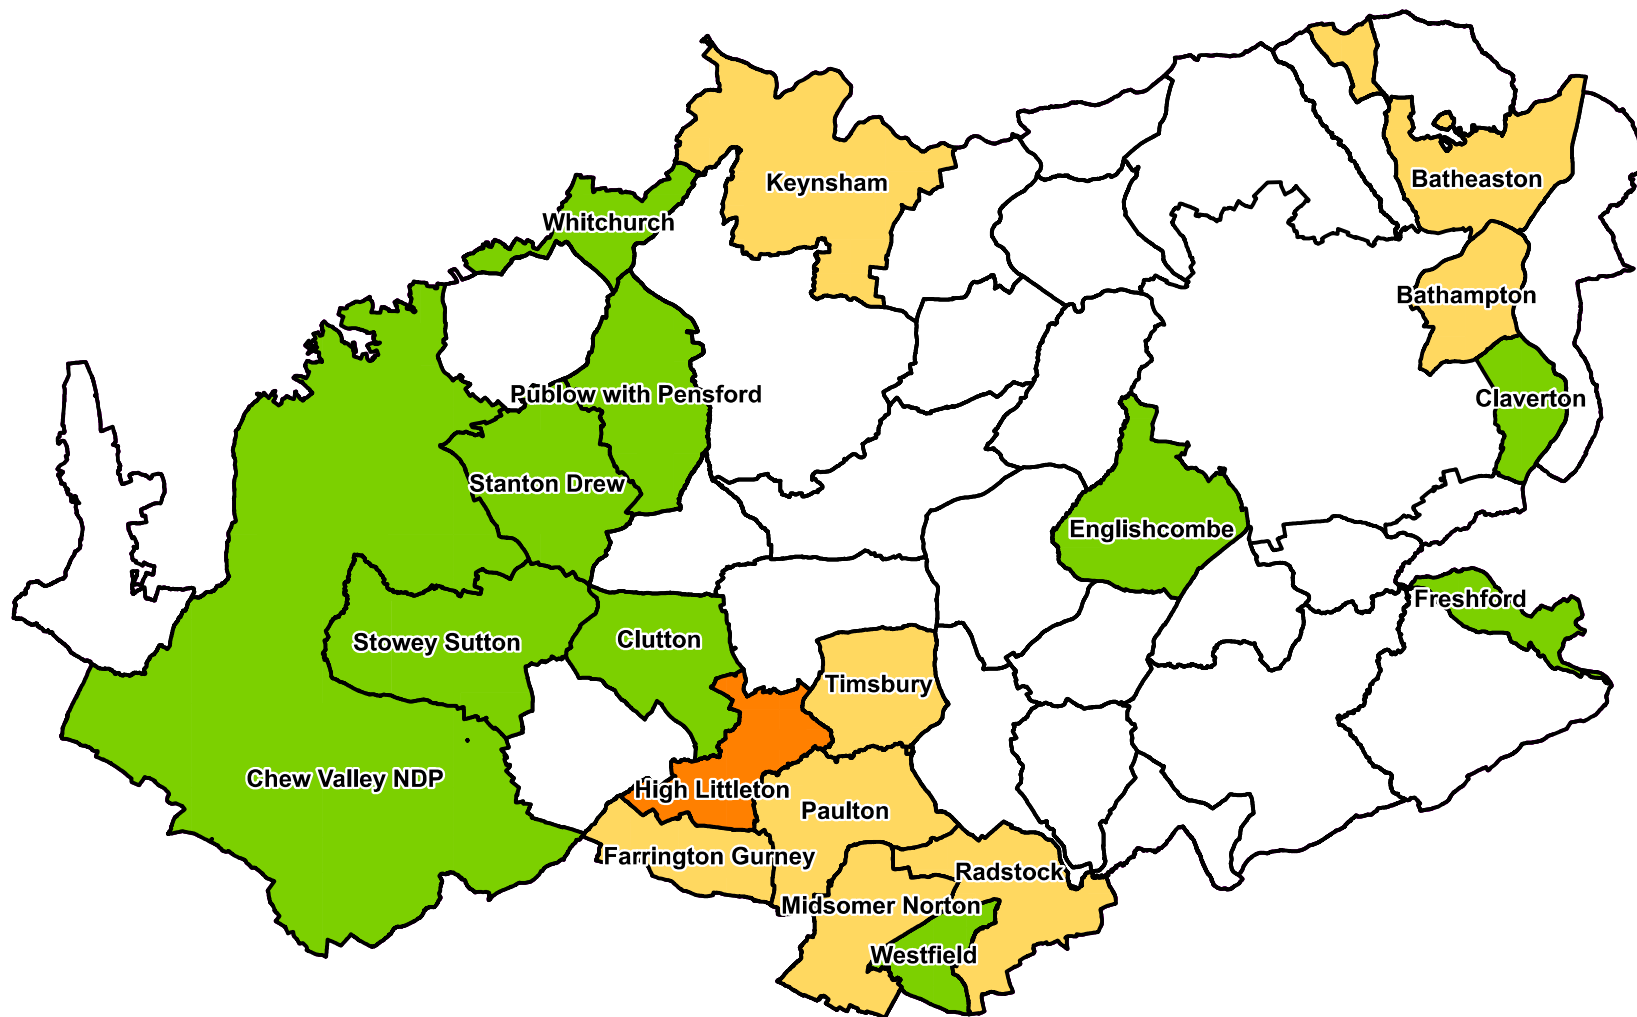

Areas undertaking Neighbourhood Plans

within Bath & North East Somerset

Author : Planning Policy

Date : 26/06/2024

Scale: 1:130,000

Legend

	'Made' Plan being revised		Plan under Examination		Plan Area designated
	Plan has been 'made'		Plan formally submitted to B&NES		Plan Area our for formal Area Designation Consultation
	Plan is awaiting to be 'made'		Draft Plan out for consultation		No Neighbourhood Plan Area Designated