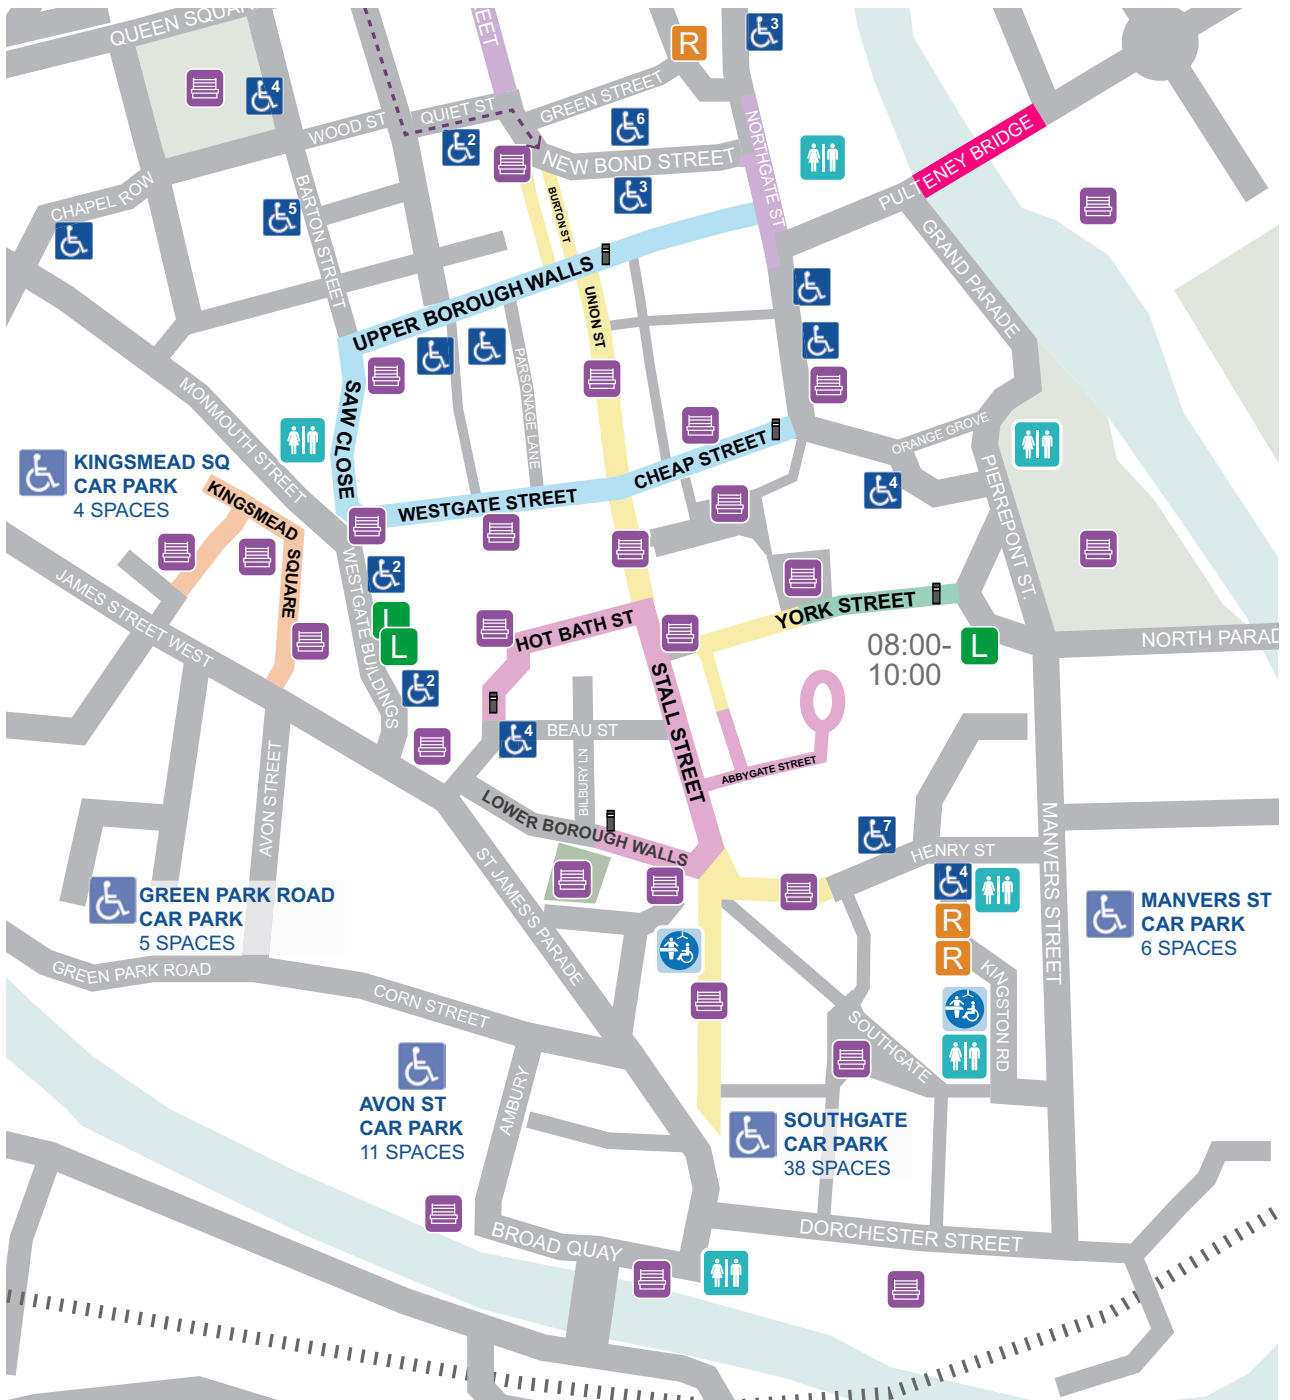

# Bath City Centre Access restrictions and parking

## Permanent Security Bollards and Secure Zones

- |  |  |   |
|--|--|---|
|  Disabled bays                     |  Access restriction - 10am-6pm<br>Access permitted for Blue Badge Holders, including parking on double yellow lines |  Route to disabled bays during hours of the bus gate |
|  Residents permit bays             |  Access restriction - 10am-10pm   |  Public toilets                                      |
|  Loading bays                      |  Access restriction - 24hr Mon-Sun  |  Changing place facilities                           |
|  Public seating available          |  Access restriction - 11am-midnight   |  Permanent Security Bollards                         |
|  Access restriction - 24hr Mon-Sun |  Bus gate - 10am-6pm  |  Bus gate - 24/7                                     |
|  Access restriction 10am-6pm       |  |   |