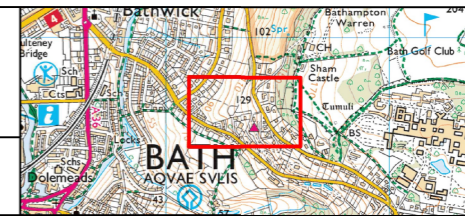

### Parking Zones In Area

- Zone 9
- Zone A

- No Parking and No Loading at Any Time
- No Parking at Any Time
- No Parking Between Times Stated
- Limited Parking
- Permit Parking Place
- Permit Parking & Paid For Parking Place
- Other restrictions not covered in this order

1:1250 @ A3

NR : No Return

Locality	Bath
TRO Area	Bath South East Outer Area
Tile	J10
Date	06/01/2022