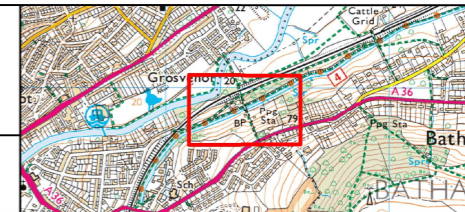

Parking Zones in Area

Zone 14

- No Parking and No Loading at Any Time
- No Parking Between Times Stated & No Loading Between Times Stated
- No Parking at Any Time
- No Parking Between Times Stated
- Limited Parking
- Permit Parking Place
- Permit Parking & Paid For Parking Place
- Other restrictions not covered in this order

1:1250 @ A3

NR : No Return

Locality	Bath
TRO Area	Bath North East Outer Area
Tile	J7
Date	06/01/2022