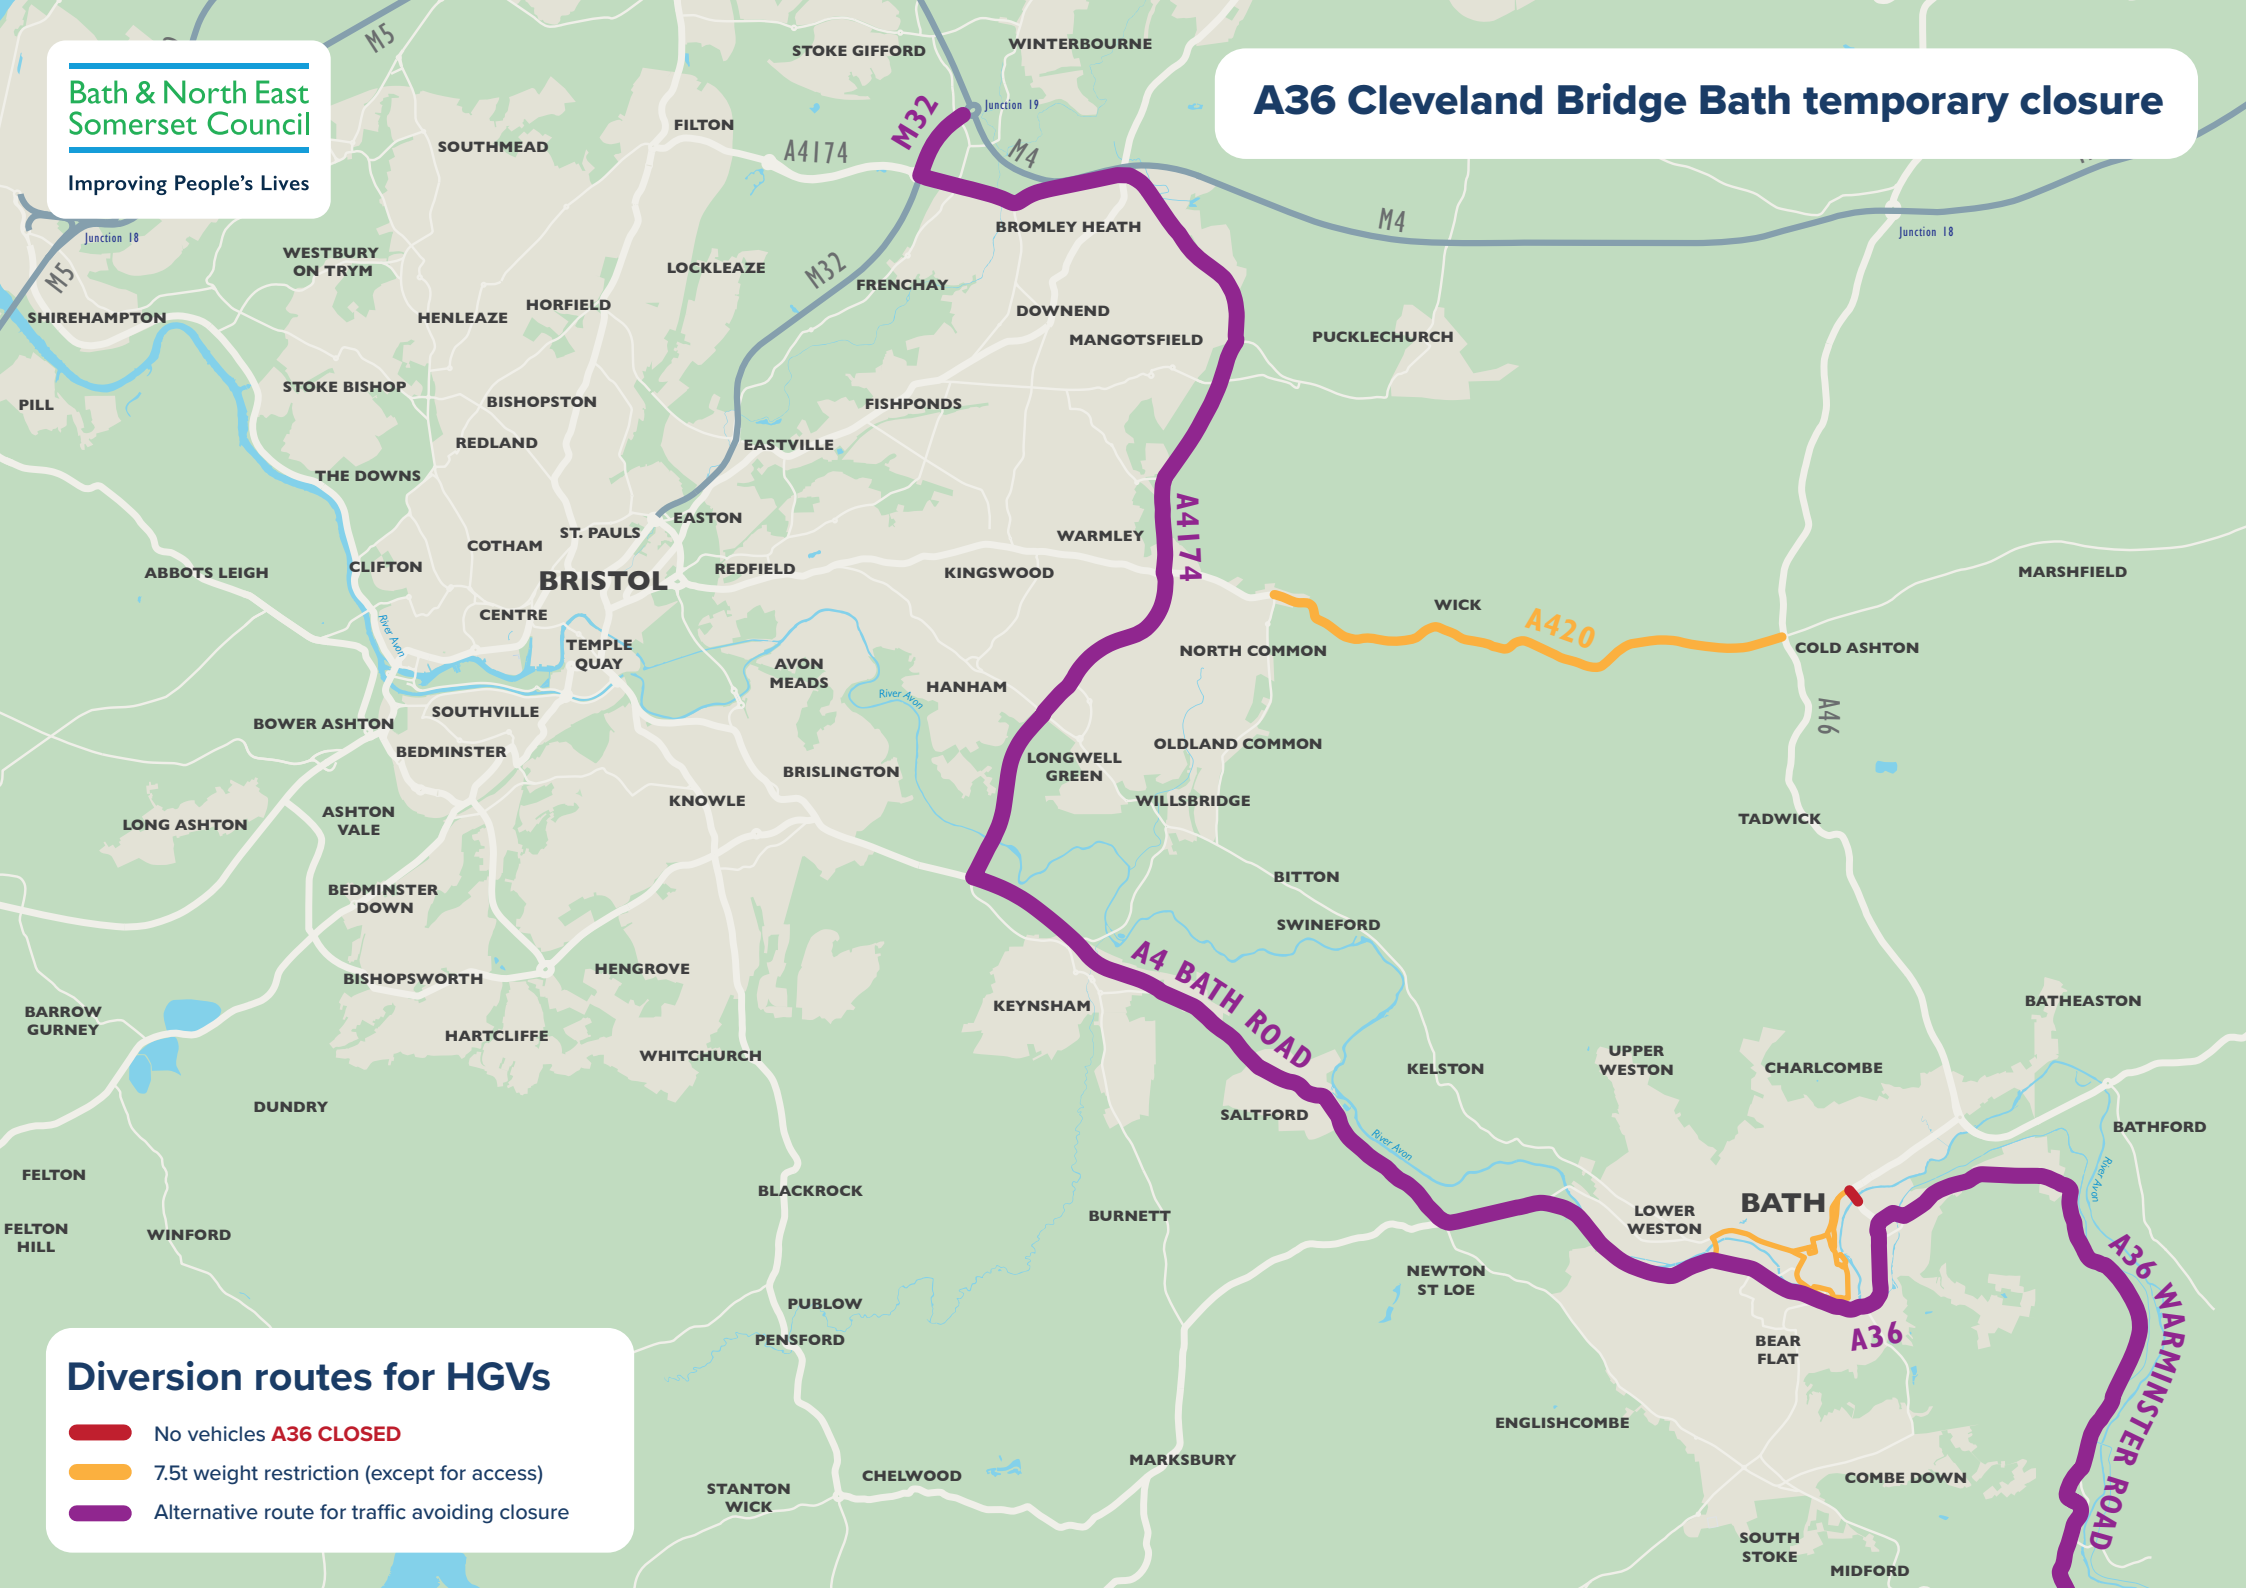

A36 Cleveland Bridge Bath temporary closure

Diversion routes for HGVs

-  No vehicles **A36 CLOSED**
-  7.5t weight restriction (except for access)
-  Alternative route for traffic avoiding closure