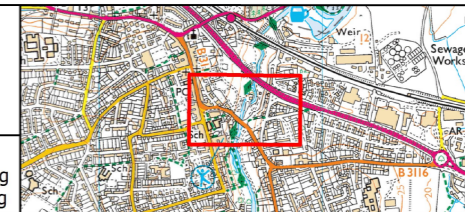

The Bath and North East Somerset Council
(Various Roads Keynsham and Saltford)
(Prohibition And Restriction of Parking and Loading)
(No Stopping On Entrance Markings)
(Authorised and Designated Parking Places)
(Variation No 15) Order 2021

Parking Zones In Area
Keynsham

- No Parking and No Loading at Any Time
- No Parking Between Times Stated & No Loading Between Times Stated
- No Parking at Any Time
- No Parking Between Times Stated
- Limited Parking
- Residents Permit Parking Place
- RP & PFP Place
- Other restrictions not covered in this order

NORTH
1:1250 @ A3

NR : No Return
RP : Residents Parking
PFP : Paid-For-Parking