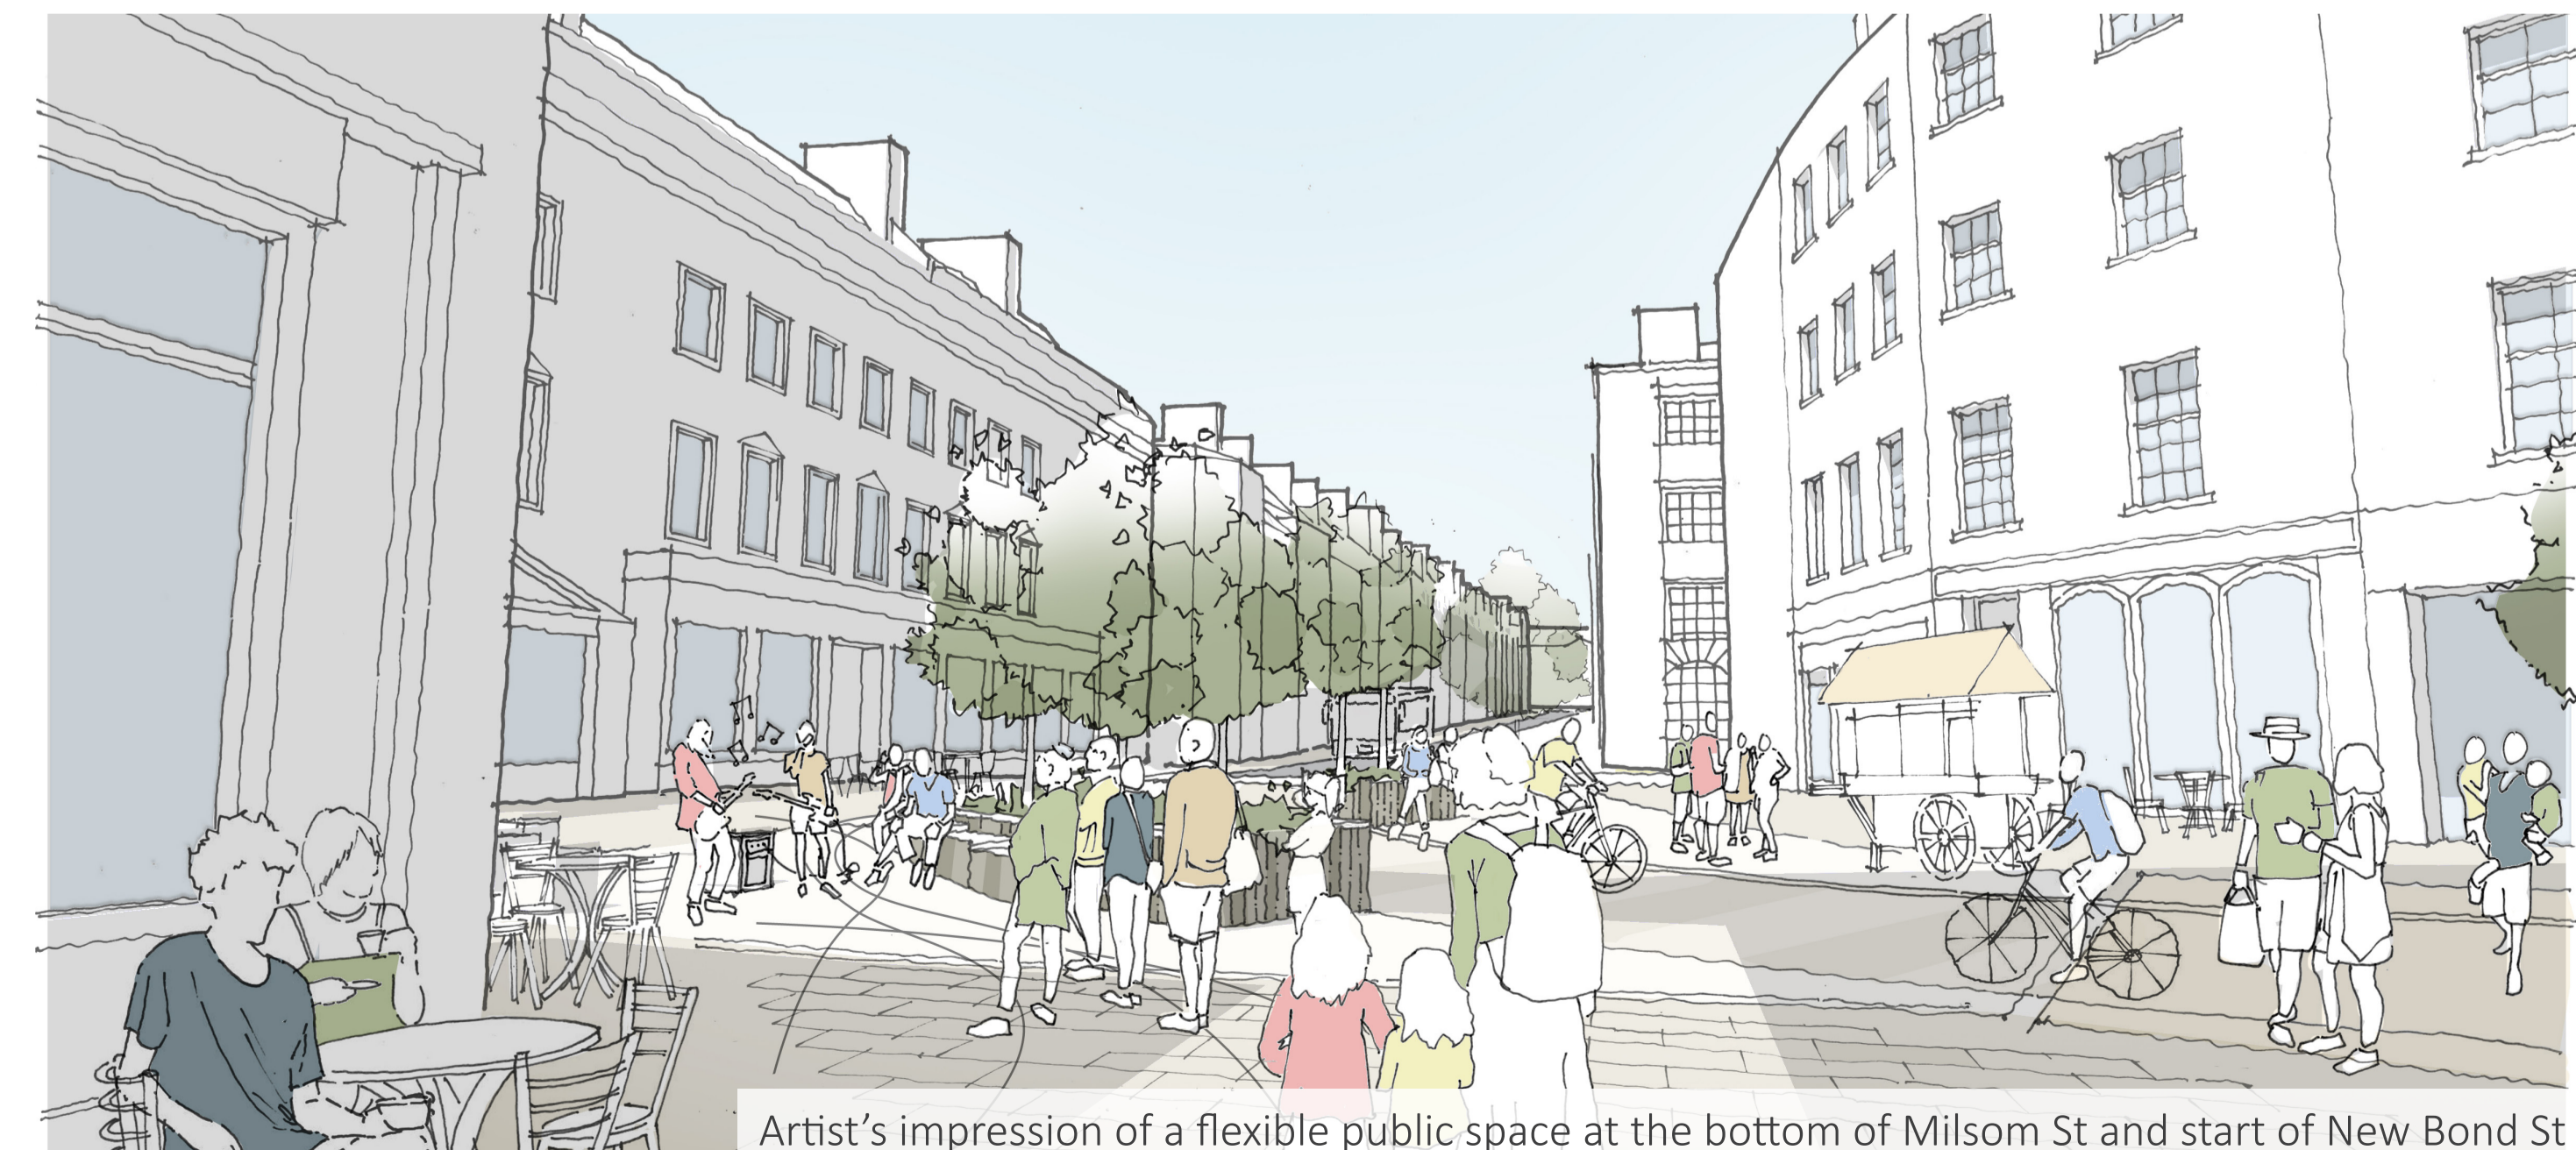

# Milsom Quarter Public Space design ideas

Have your say on our design ideas for the public spaces through the Milsom Quarter.

We are testing lots of different, flexible ideas and would like your feedback on what should be included in the designs.

This may include; wider footways, flexible event spaces, planting, parking, loading, seating, lighting, cycle stands, crossings, water features, public art.

## Testing different ideas

Artist's impression of a flexible public space outside St Michael's Church and the Old Post Office

## How different ideas can fit into spaces