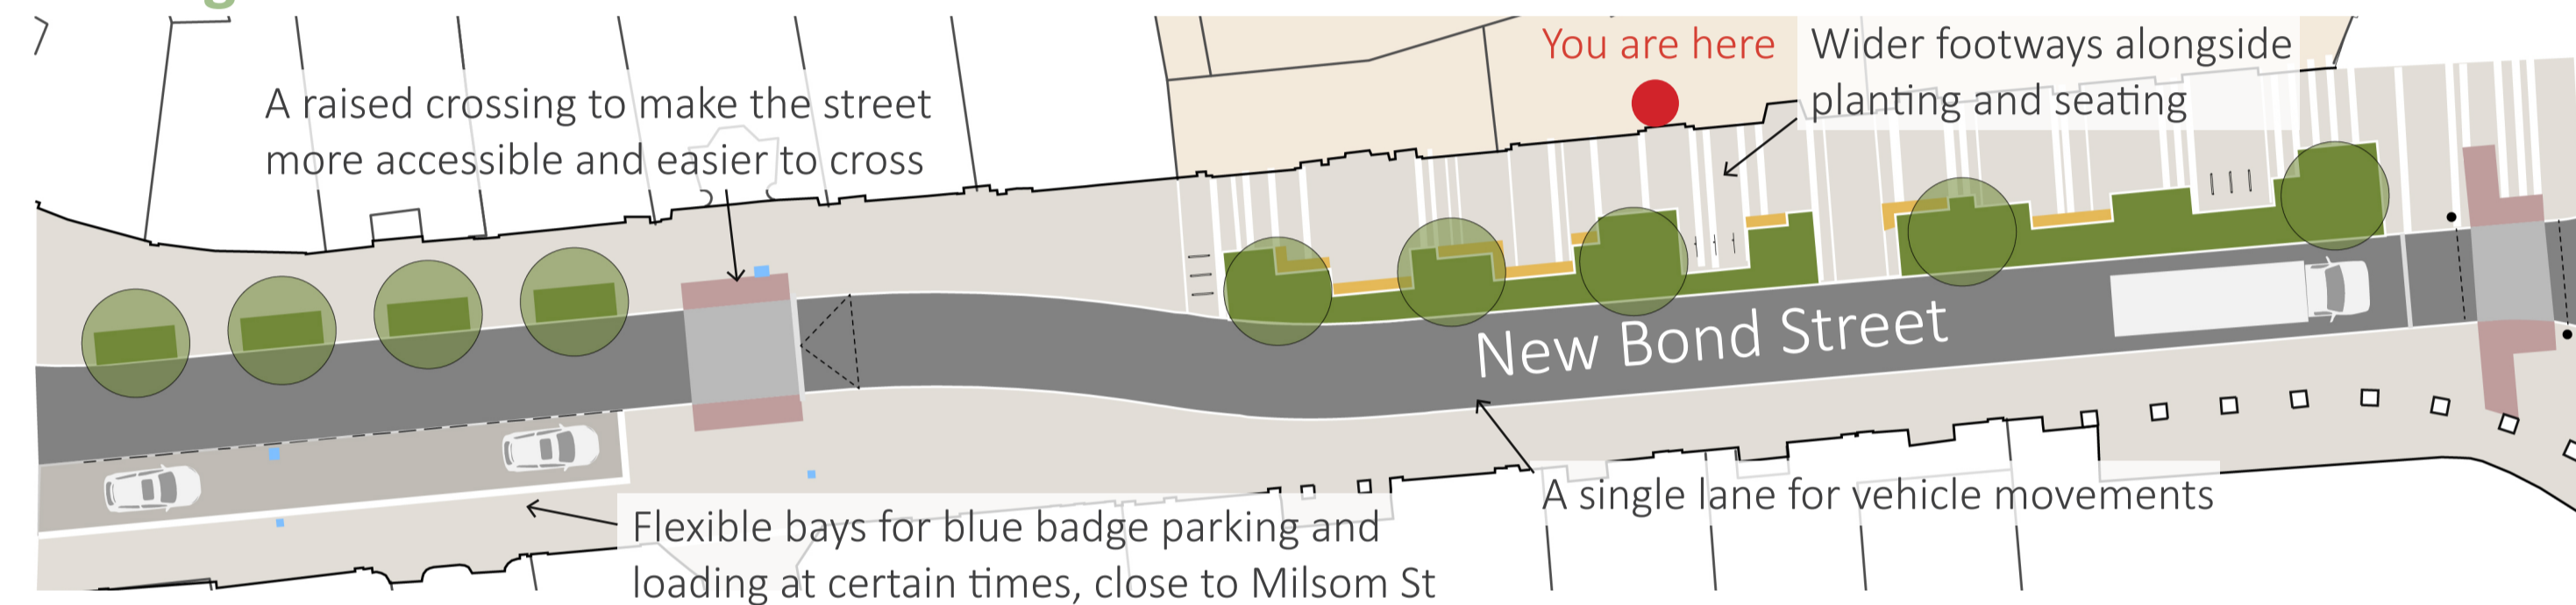

# Milsom Quarter Public Space design ideas

Have your say on our design ideas for the public spaces through the Milsom Quarter.

We are testing lots of different, flexible ideas and would like your feedback on what should be included in the designs.

This may include; wider footways, flexible event spaces, planting, parking, loading, seating, lighting, cycle stands, crossings, water features, public art.

## Testing different ideas

Artist's impression of a flexible public space outside St Michael's Church and the Old Post Office

## How different ideas can fit into spaces