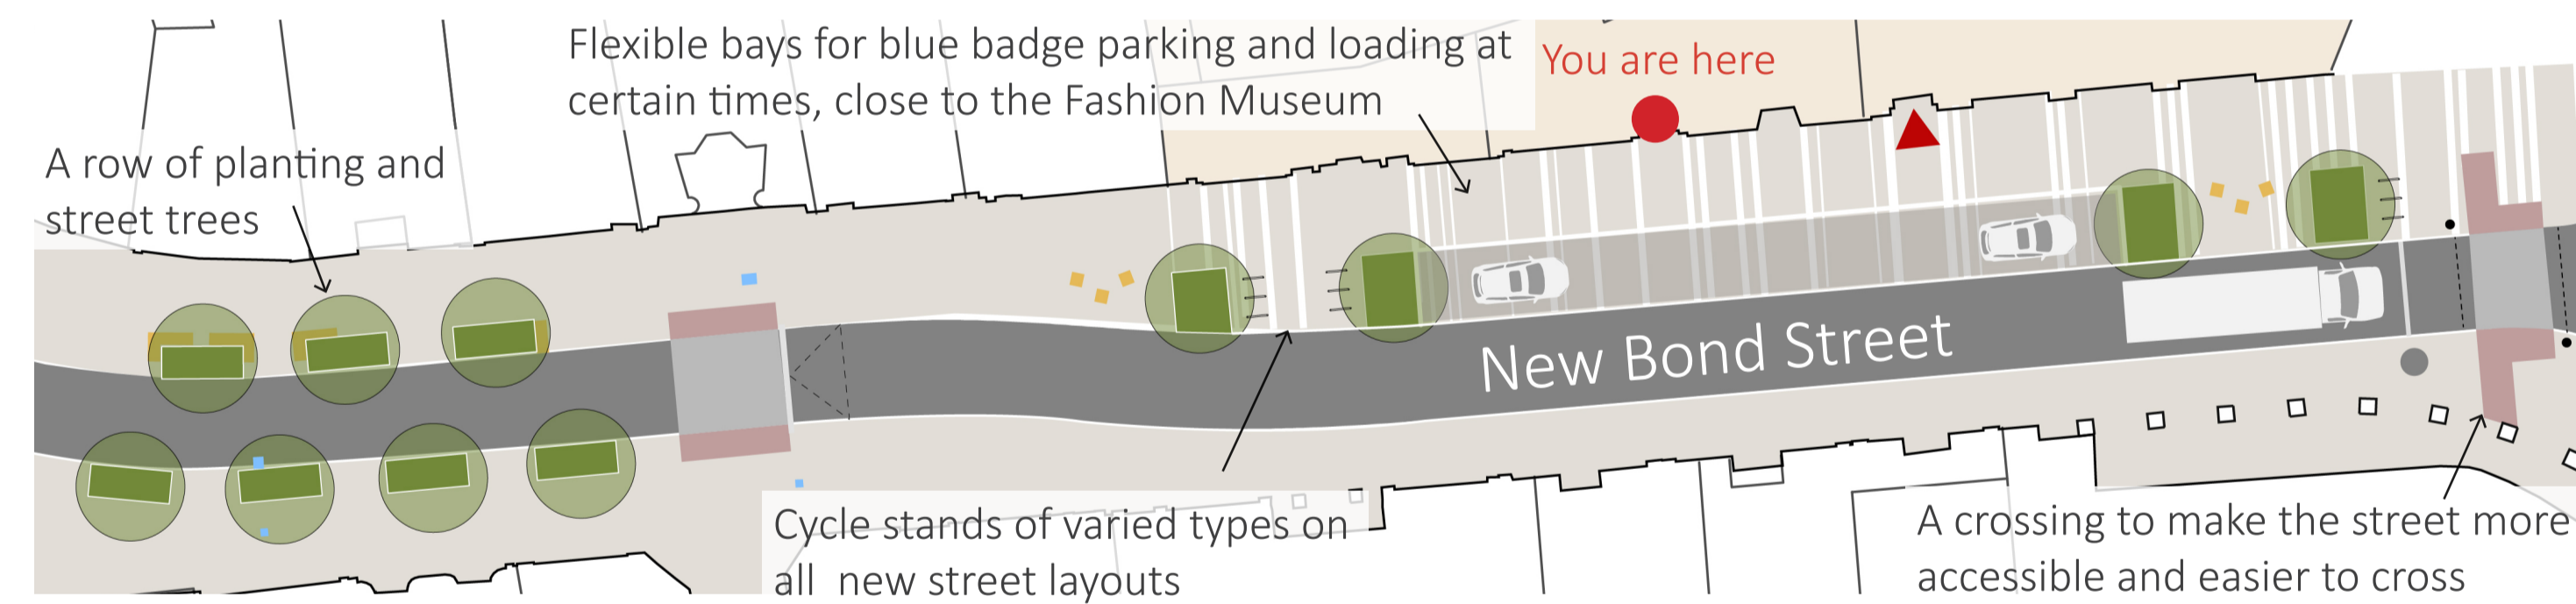

# Milsom Quarter Public Space design ideas

Have your say on our design ideas for the public spaces through the Milsom Quarter.

We are testing lots of different, flexible ideas and would like your feedback on what should be included in the designs.

This may include; wider footways, flexible event spaces, planting, parking, loading, seating, lighting, cycle stands, crossings, water features, public art.

## Testing different ideas

Artist's impression of a flexible public space outside St Michael's Church and the Old Post Office

## How different ideas can fit into spaces