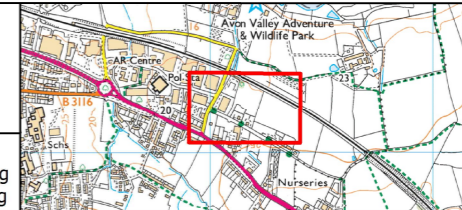

- No Parking and No Loading at Any Time
- No Parking Between Times Stated & No Loading Between Times Stated
- No Parking at Any Time
- No Parking Between Times Stated
- Limited Parking
- Residents Permit Parking Place
- RP & PFP Place
- Other restrictions not covered in this order

NORTH
 1:1250 @ A3
 NR : No Return
 RP : Residents Parking
 PFP : Paid-For-Parking

Locality	Keynsham
TRO Area	Keynsham, Salford TRO
Tile	F4/Proposed
Date	??/??/????