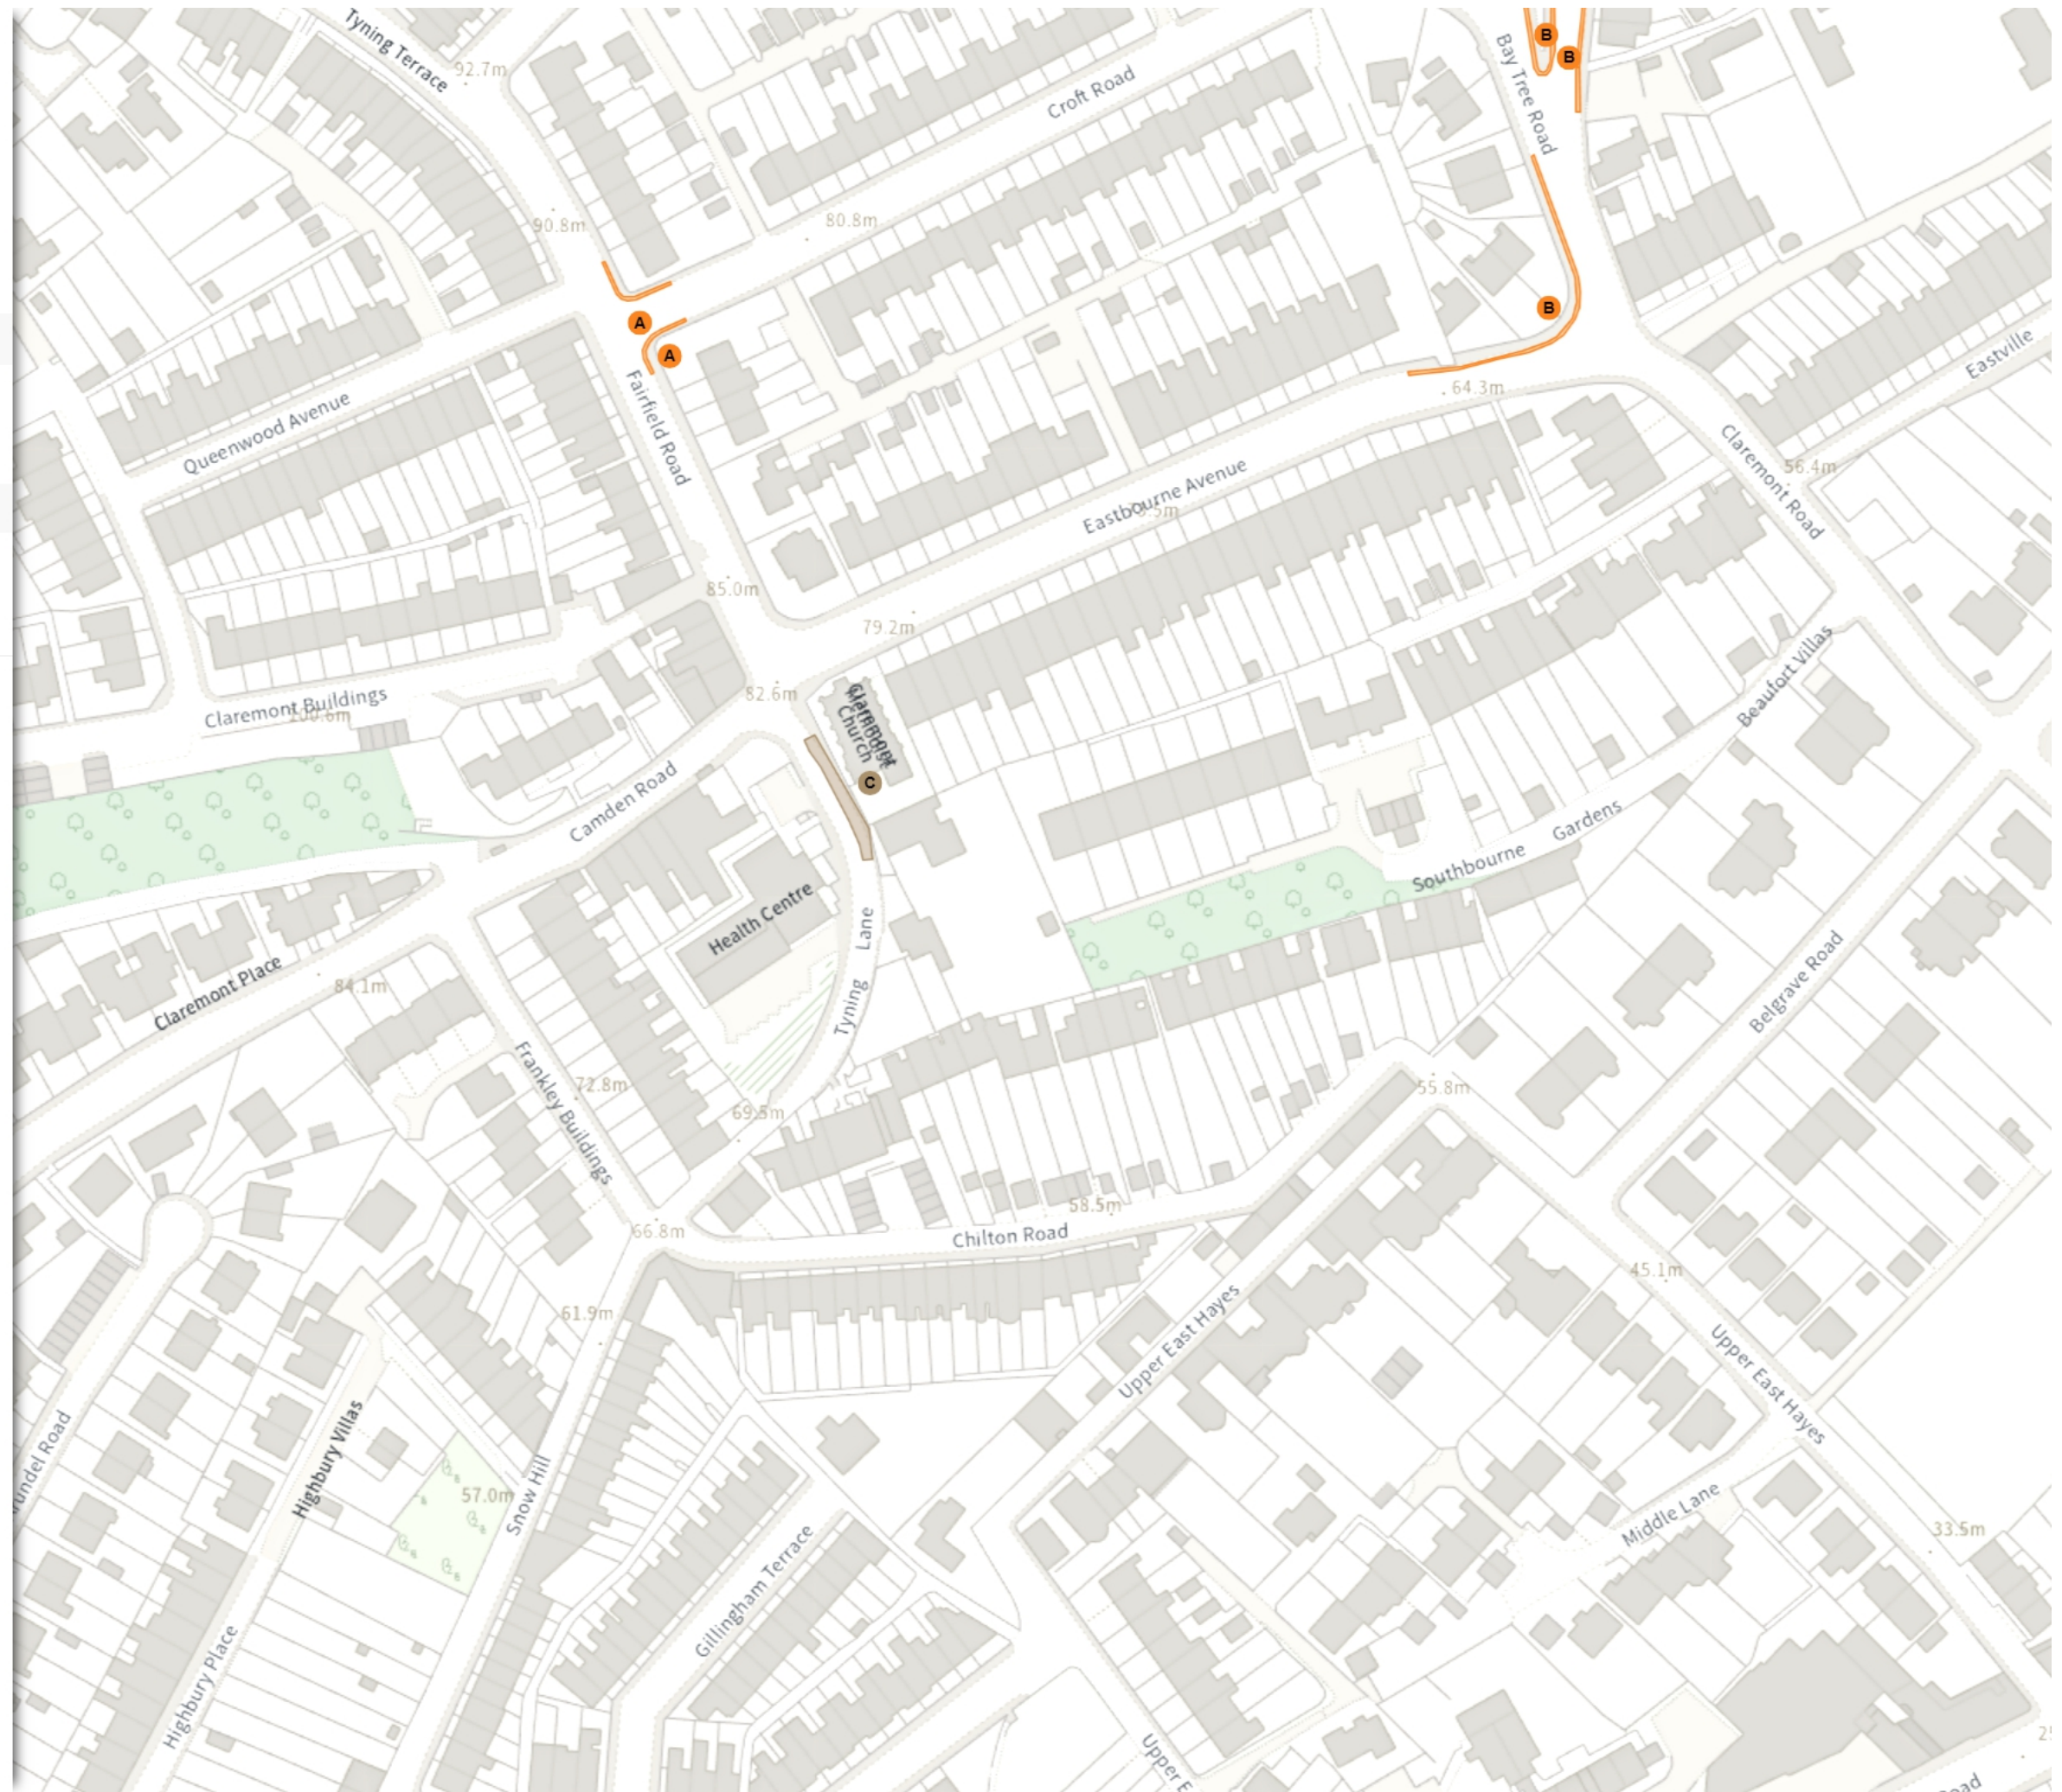

Static Order Guide

Map page indicator

Shows current map number against total and indicates if the legend is split over multiple pages eg. 2a, 2b, 2c

Change type

Indicates whether restrictions have been Added, Modified or Removed

Map 6 of 9

ADDED

 No waiting at any time

 At all times

Scale: 1:1250 0 20 40 60m

NW 374973.884, 166460.488 SE 375407.021, 166078.67

© Crown copyright and database rights 2025 Ordnance Survey.
You are not permitted to copy, sub-license, distribute or sell any of this
data to third parties in any form. Licence number 100056846

(24-036) (Various Roads North East Outer Area Bath)
(Prohibition of Stopping Waiting Loading and Parking Places) Order 202-

Map 7 of 9

ADDED

- No waiting at any time
- At all times

MODIFIED

- No waiting at any time
- At all times

- Shared
- Free parking place
08:00-18:00 2h 1h

- Permit holders parking place (Zone 27)
Mon-Sat 08:00-18:00

Scale: 1:1250 0 20 40 60m

NW 375405.128, 166458.381 SE 375838.298, 166076.6

© Crown copyright and database rights 2025 Ordnance Survey.
You are not permitted to copy, sub-license, distribute or sell any of this data to third parties in any form. Licence number 100056846