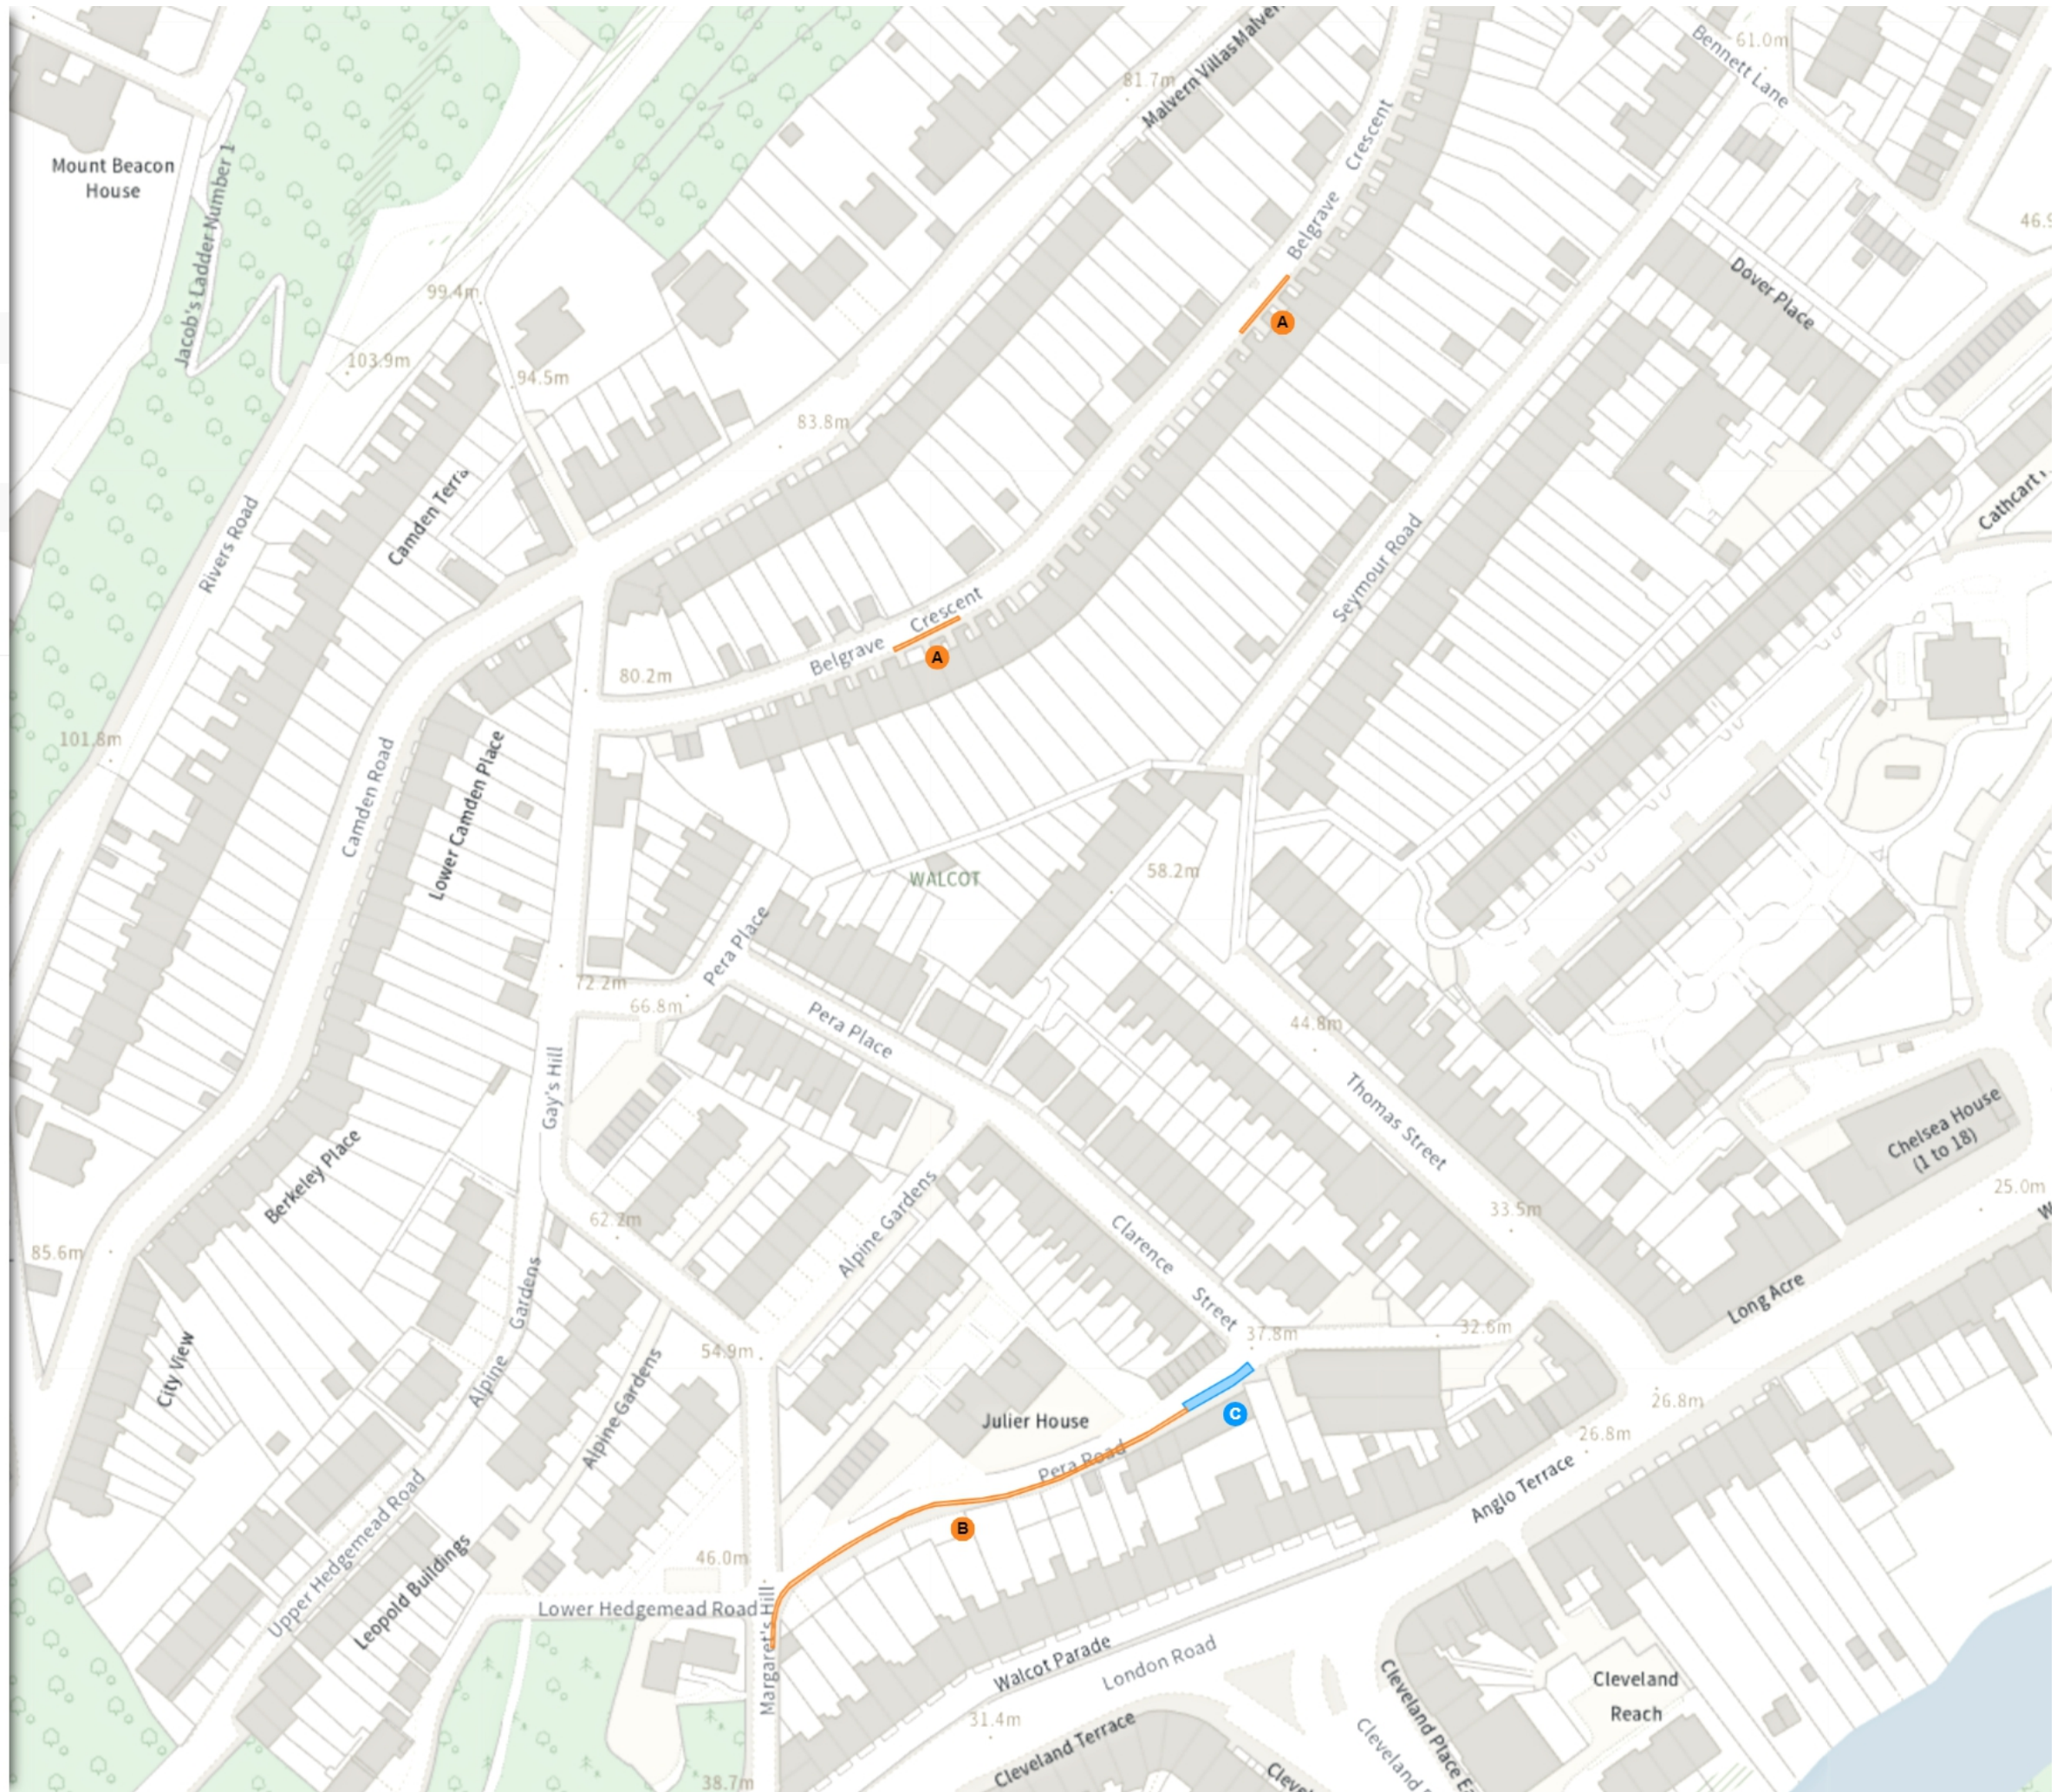

Map 9 of 9

ADDED

- No waiting at any time
- A At all times

MODIFIED

- No waiting at any time
- B At all times
- Permit holders parking place (Zone 16)
- C 08:00-19:00

Scale: 1:1250 0 20 40 60m

NW 374996.103, 166084.028 SE 375429.274, 165702.184