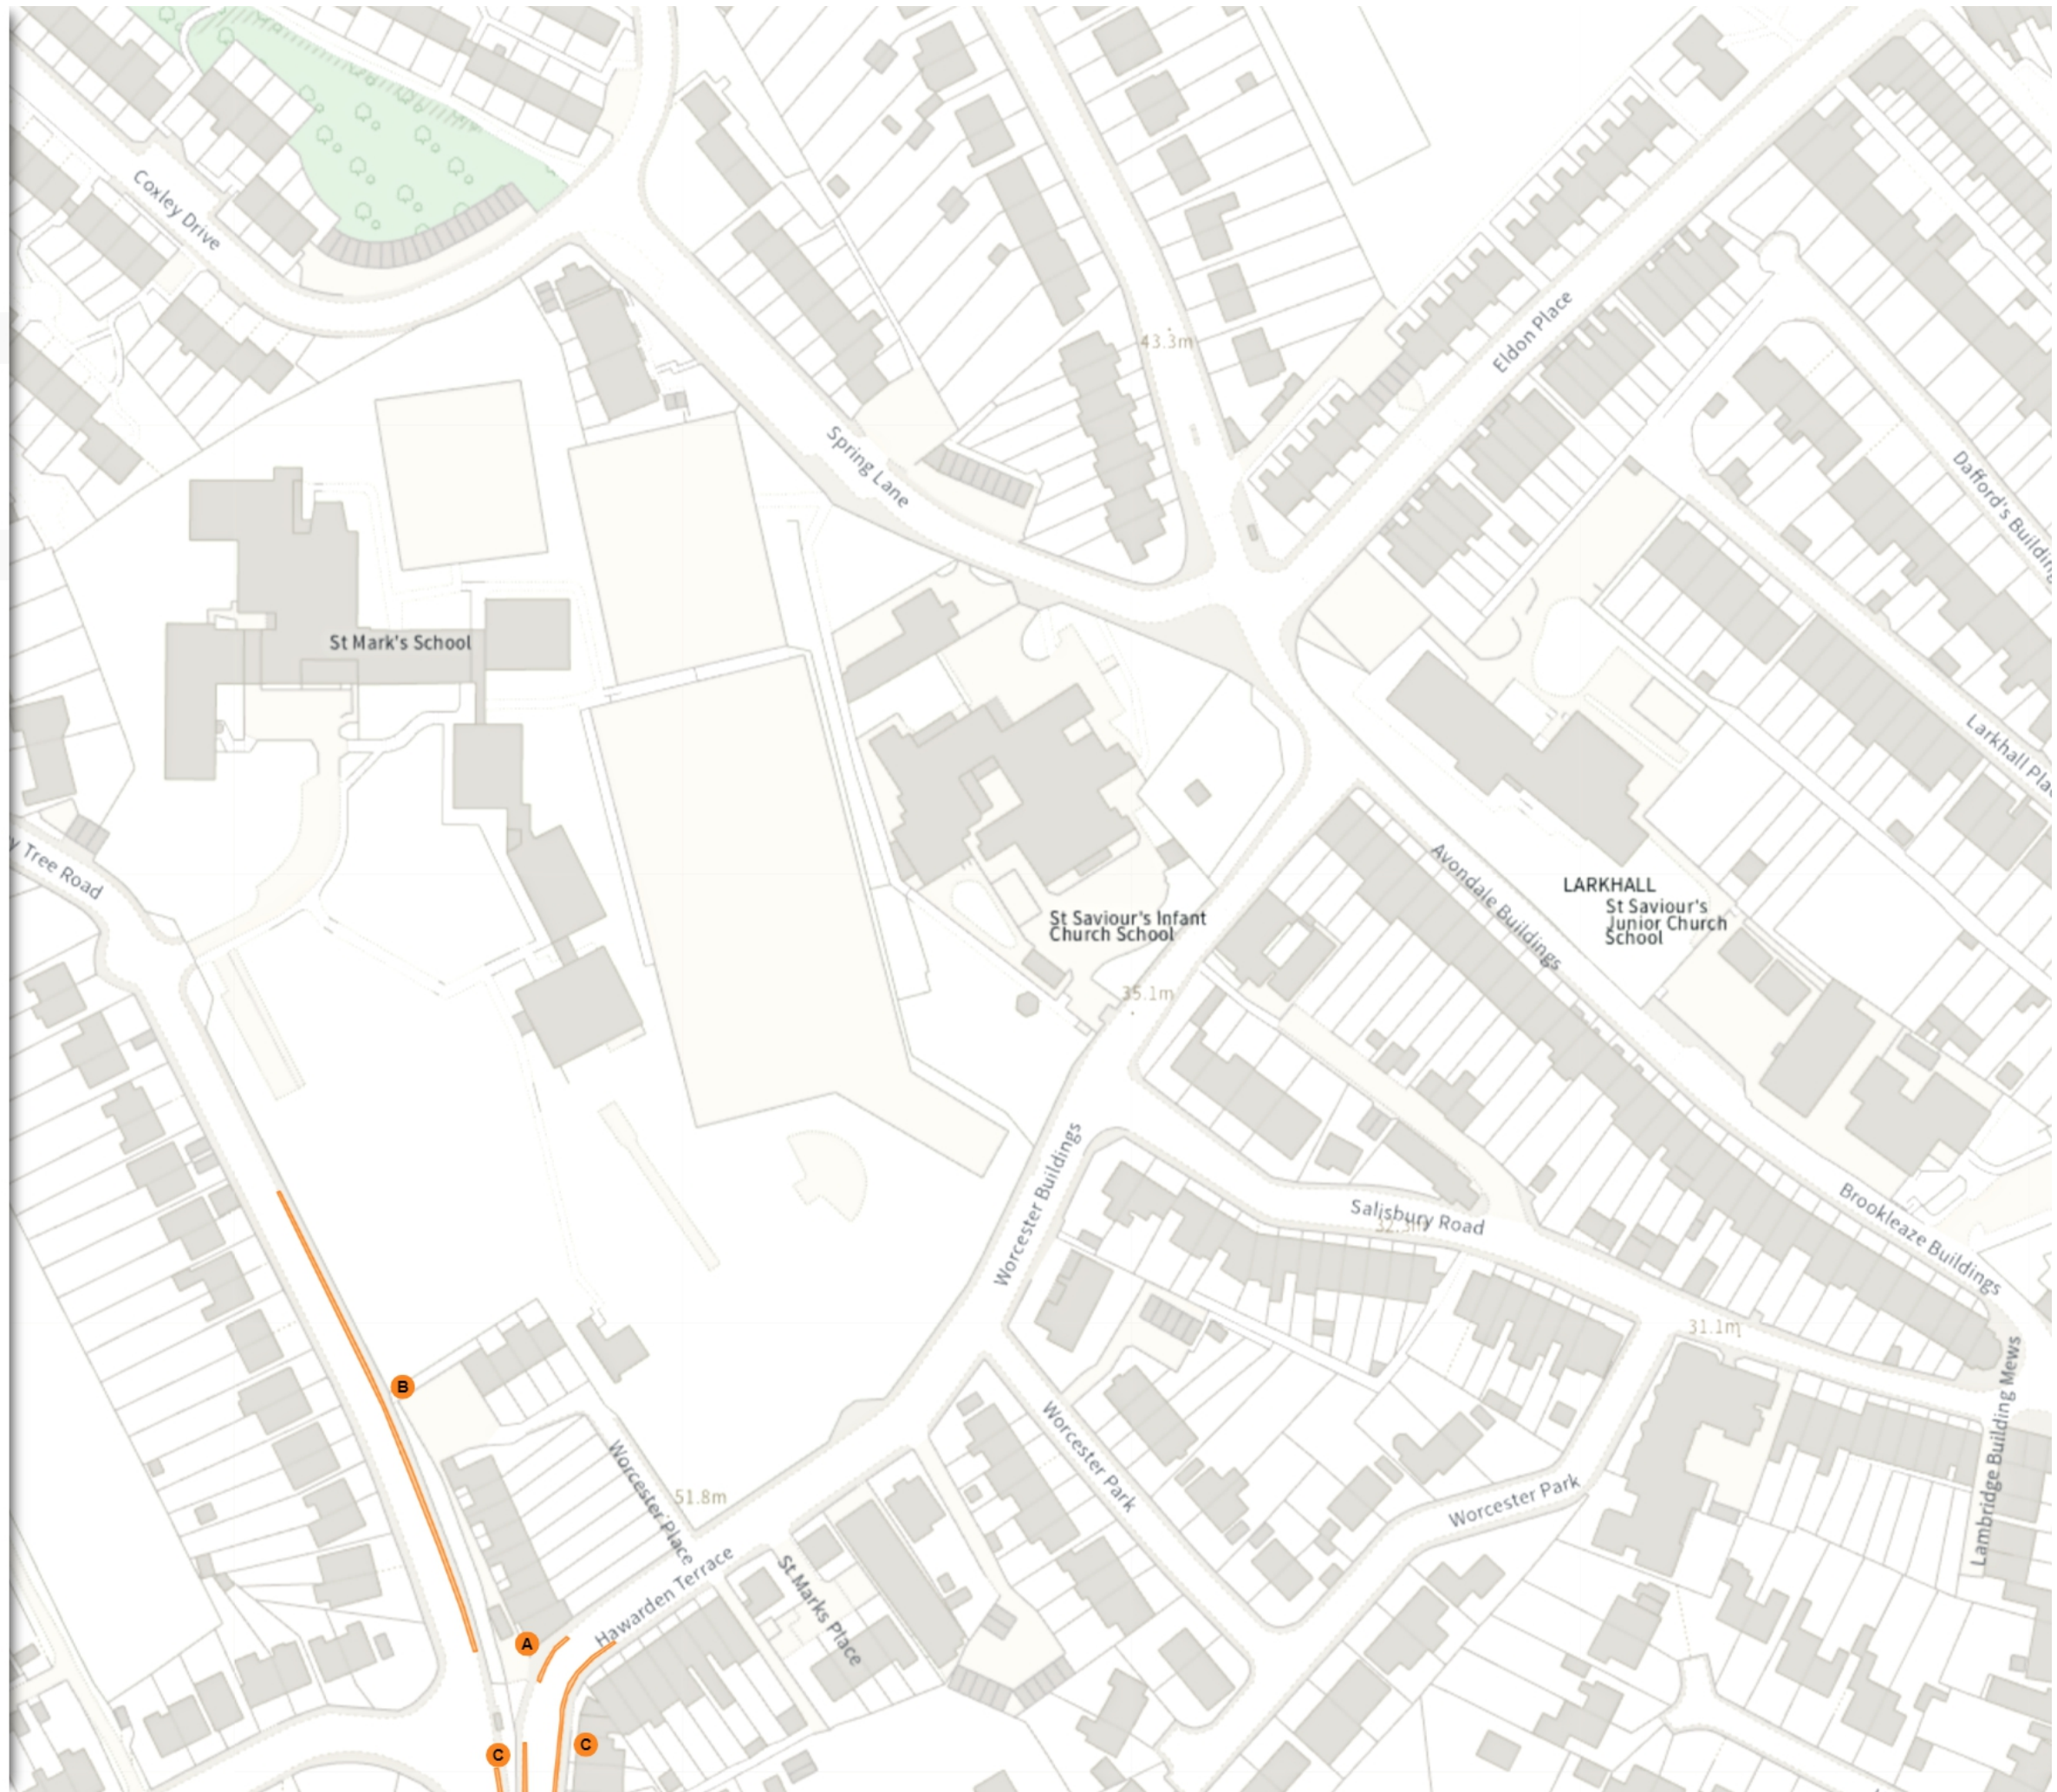

Static Order Guide

Map page indicator

Shows current map number against total and indicates if the legend is split over multiple pages eg. 2a, 2b, 2c

Change type

Indicates whether restrictions have been Added, Modified or Removed

Map 4 of 9

ADDED

- No waiting at any time
- A At all times
- B At all times

MODIFIED

- No waiting at any time
- C At all times

Scale: 1:1250 0 20 40 60m

NW 375625.636, 166833.64 SE 376058.79, 166451.906

© Crown copyright and database rights 2025 Ordnance Survey.
You are not permitted to copy, sub-license, distribute or sell any of this data to third parties in any form. Licence number 100056846

Map 6 of 9

ADDED

 No waiting at any time

 At all times

Scale: 1:1250 0 20 40 60m

NW 374973.884, 166460.488 SE 375407.021, 166078.67

© Crown copyright and database rights 2025 Ordnance Survey.
You are not permitted to copy, sub-license, distribute or sell any of this
data to third parties in any form. Licence number 100056846