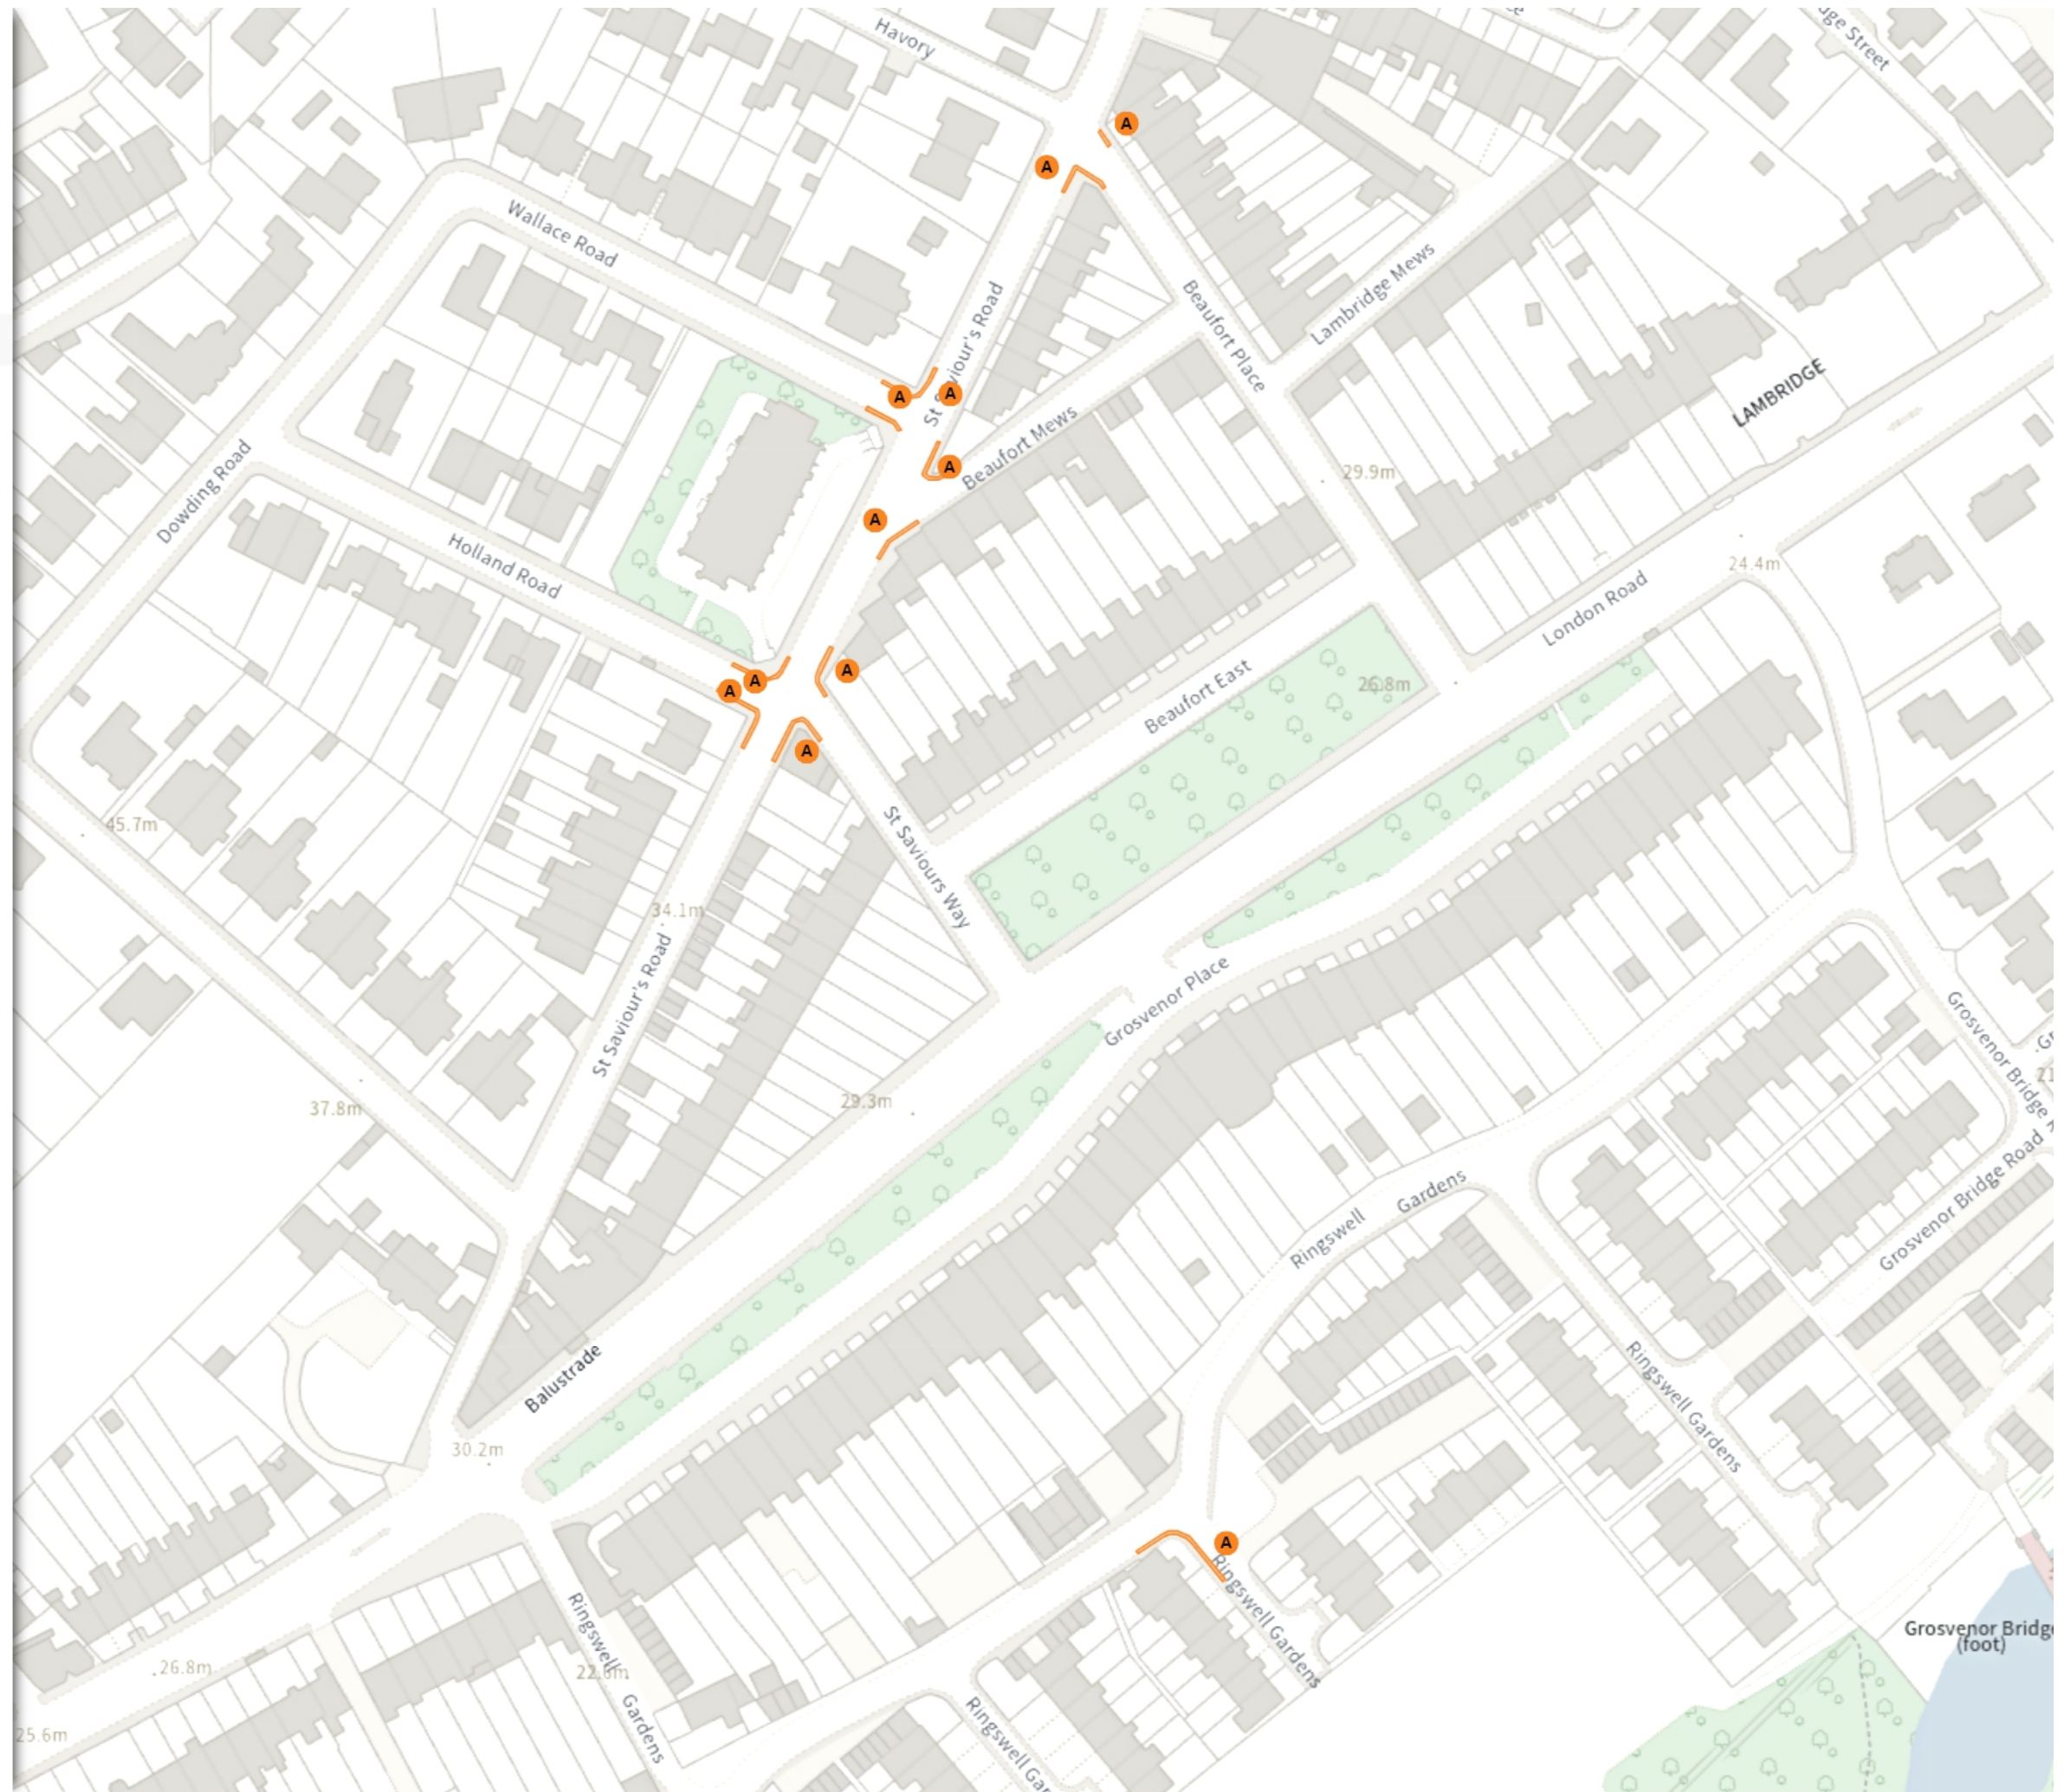

Map 6 of 9

ADDED

 No waiting at any time

 At all times

Scale: 1:1250 0 20 40 60m

NW 374973.884, 166460.488 SE 375407.021, 166078.67

© Crown copyright and database rights 2025 Ordnance Survey.
You are not permitted to copy, sub-license, distribute or sell any of this
data to third parties in any form. Licence number 100056846

- Shared
- Free parking place
08:00-18:00 2h 1h

- Permit holders parking place (Zone 27)
Mon-Sat 08:00-18:00

Scale: 1:1250 0 20 40 60m

NW 375405.128, 166458.381 SE 375838.298, 166076.6

© Crown copyright and database rights 2025 Ordnance Survey.
You are not permitted to copy, sub-license, distribute or sell any of this data to third parties in any form. Licence number 100056846

(24-036) (Various Roads North East Outer Area Bath)
(Prohibition of Stopping Waiting Loading and Parking
Places) Order 202-

Map 8 of 9

ADDED

 No waiting at any time

 At all times

Scale: 1:1250 

NW 375836.559, 166456.309 SE 376269.761, 166074.565

Map 9 of 9

ADDED

- No waiting at any time
- A At all times

MODIFIED

- No waiting at any time
- B At all times
- Permit holders parking place (Zone 16)
- C 08:00-19:00

Scale: 1:1250 0 20 40 60m

NW 374996.103, 166084.028 SE 375429.274, 165702.184