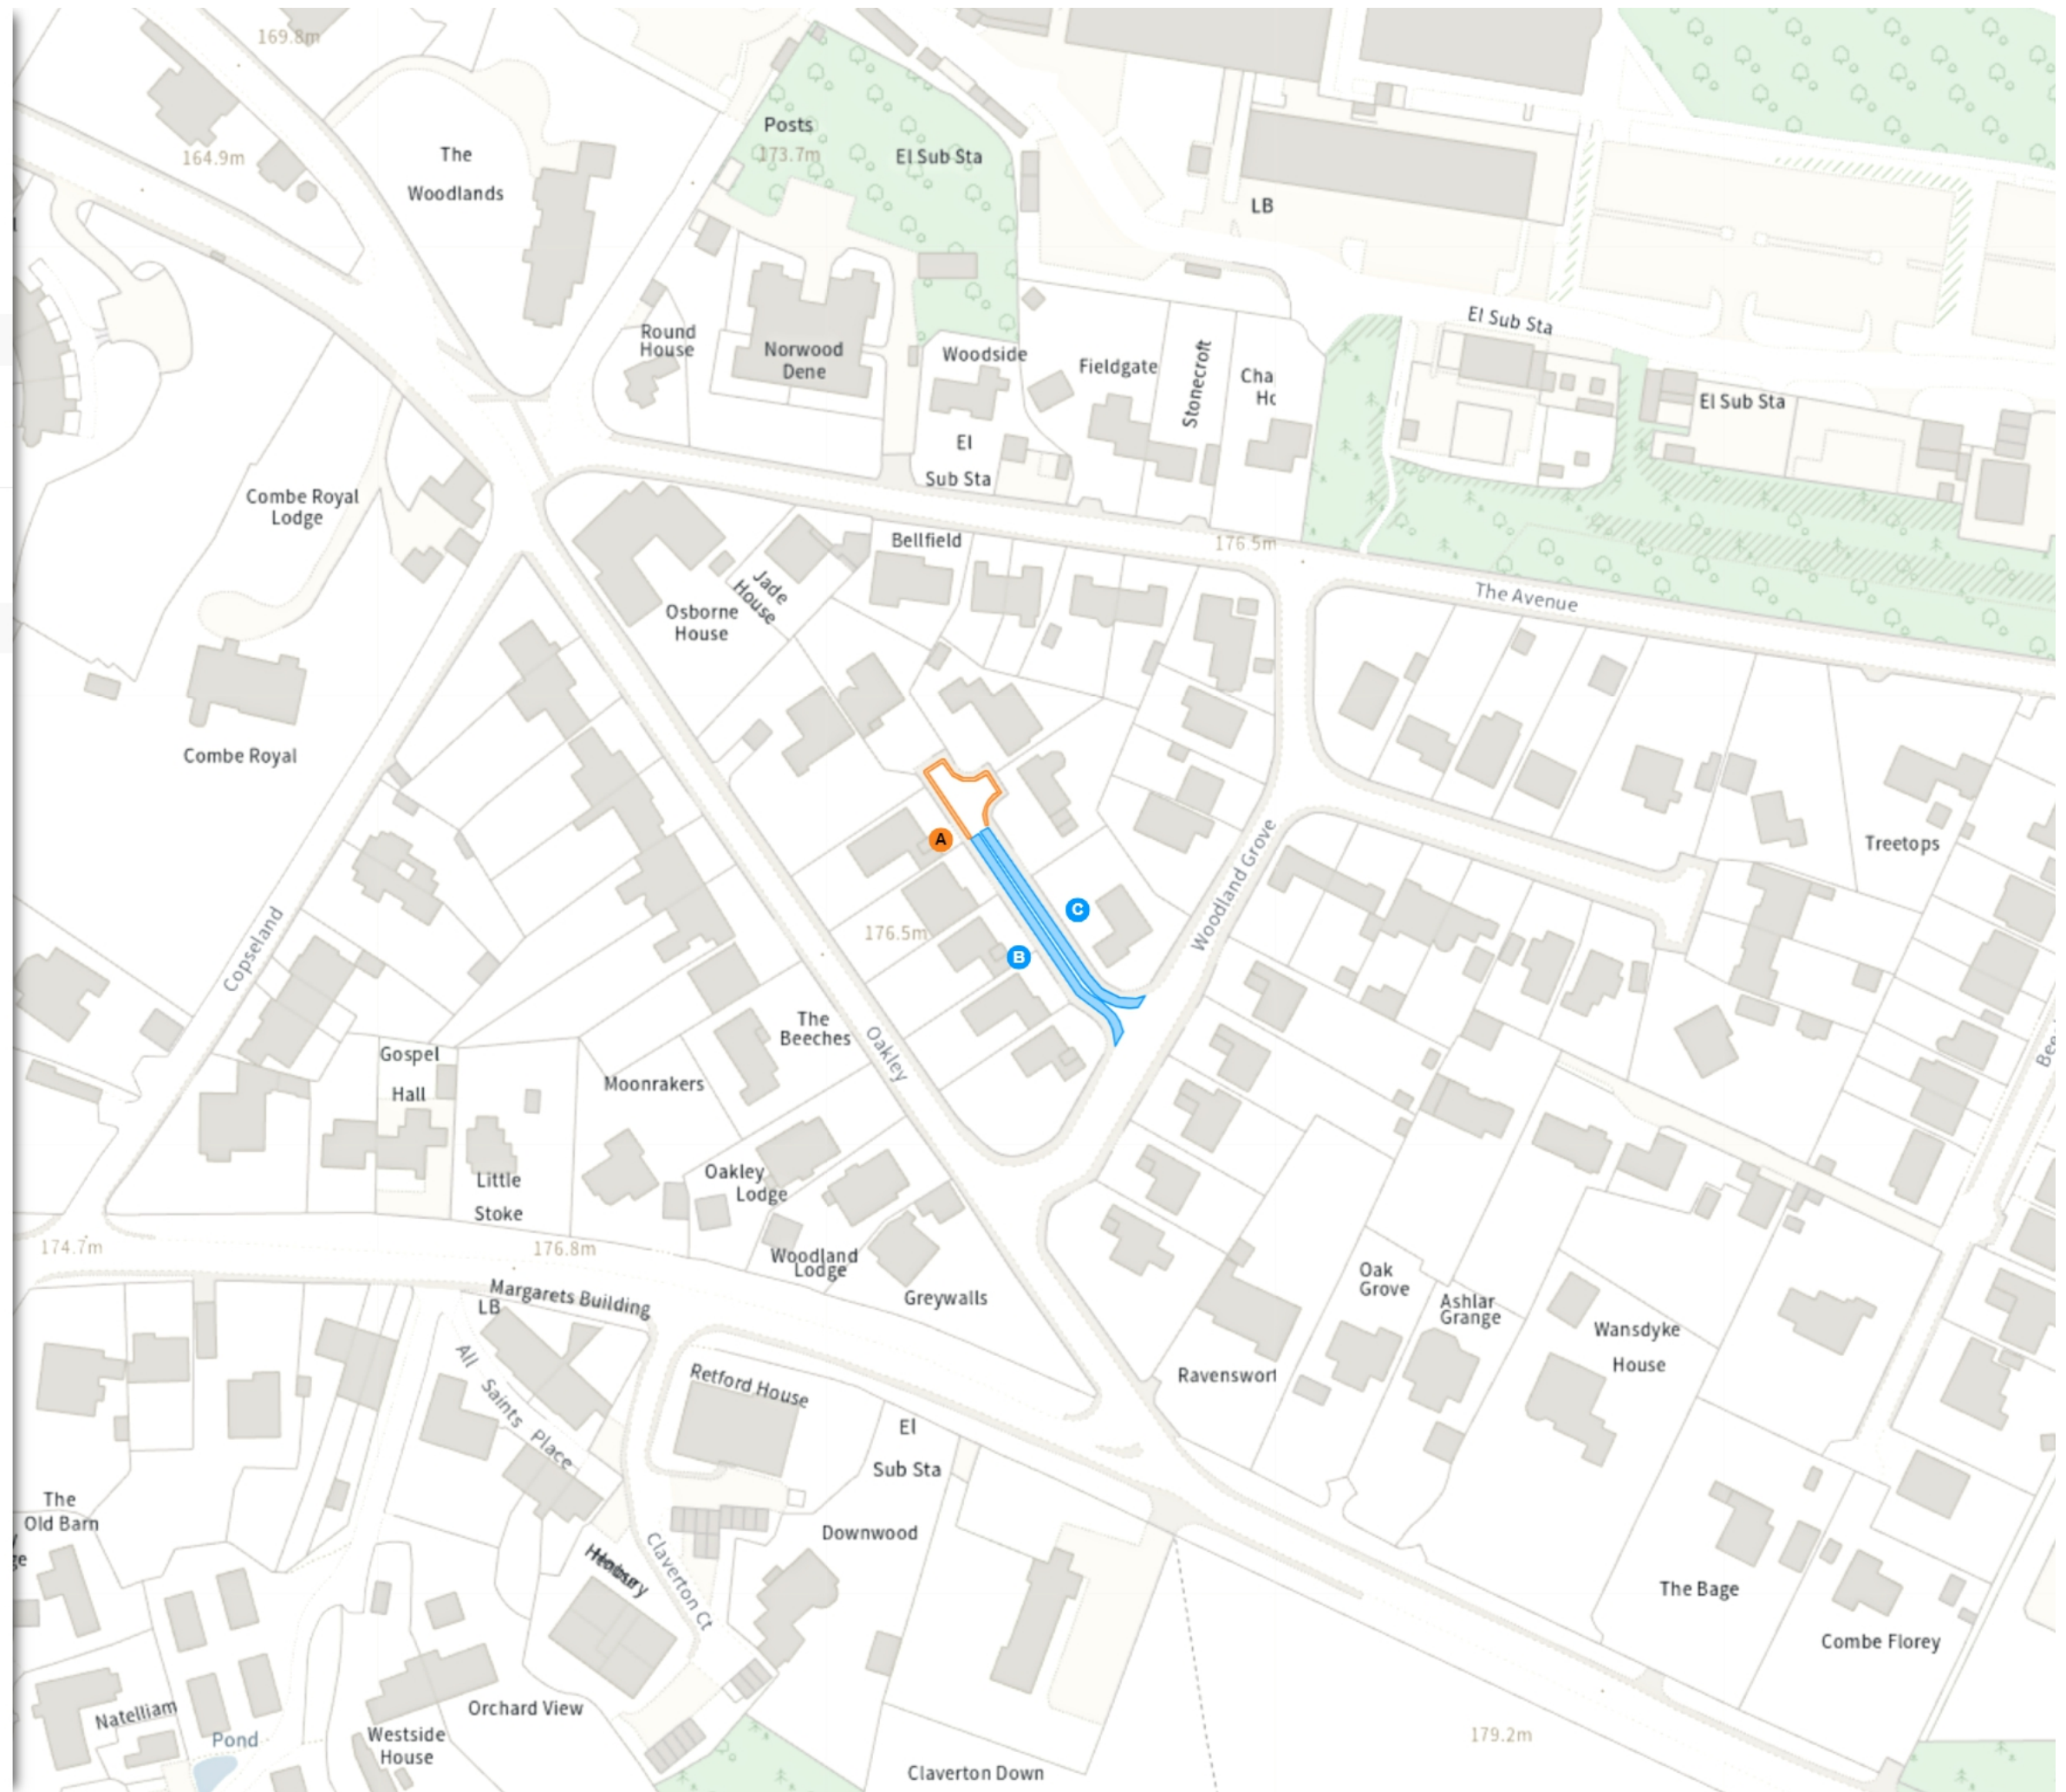

(24-037) (Various Roads South East Outer Area Bath)
(Prohibition of Stopping Waiting Loading and Parking Places) Order 202-

Map 3 of 12

ADDED

- No waiting at any time
- At all times

- Permit holders parking place (Zone 09)
- 08:00-18:00

MODIFIED

- Permit holders parking place (Zone 09)
- 08:00-18:00

Scale: 1:1250 0 20 40 60m

NW 376921.833, 164311.355 SE 377355.299, 163929.545

© Crown copyright and database rights 2025 Ordnance Survey.
You are not permitted to copy, sub-license, distribute or sell any of this data to third parties in any form. Licence number 100056846