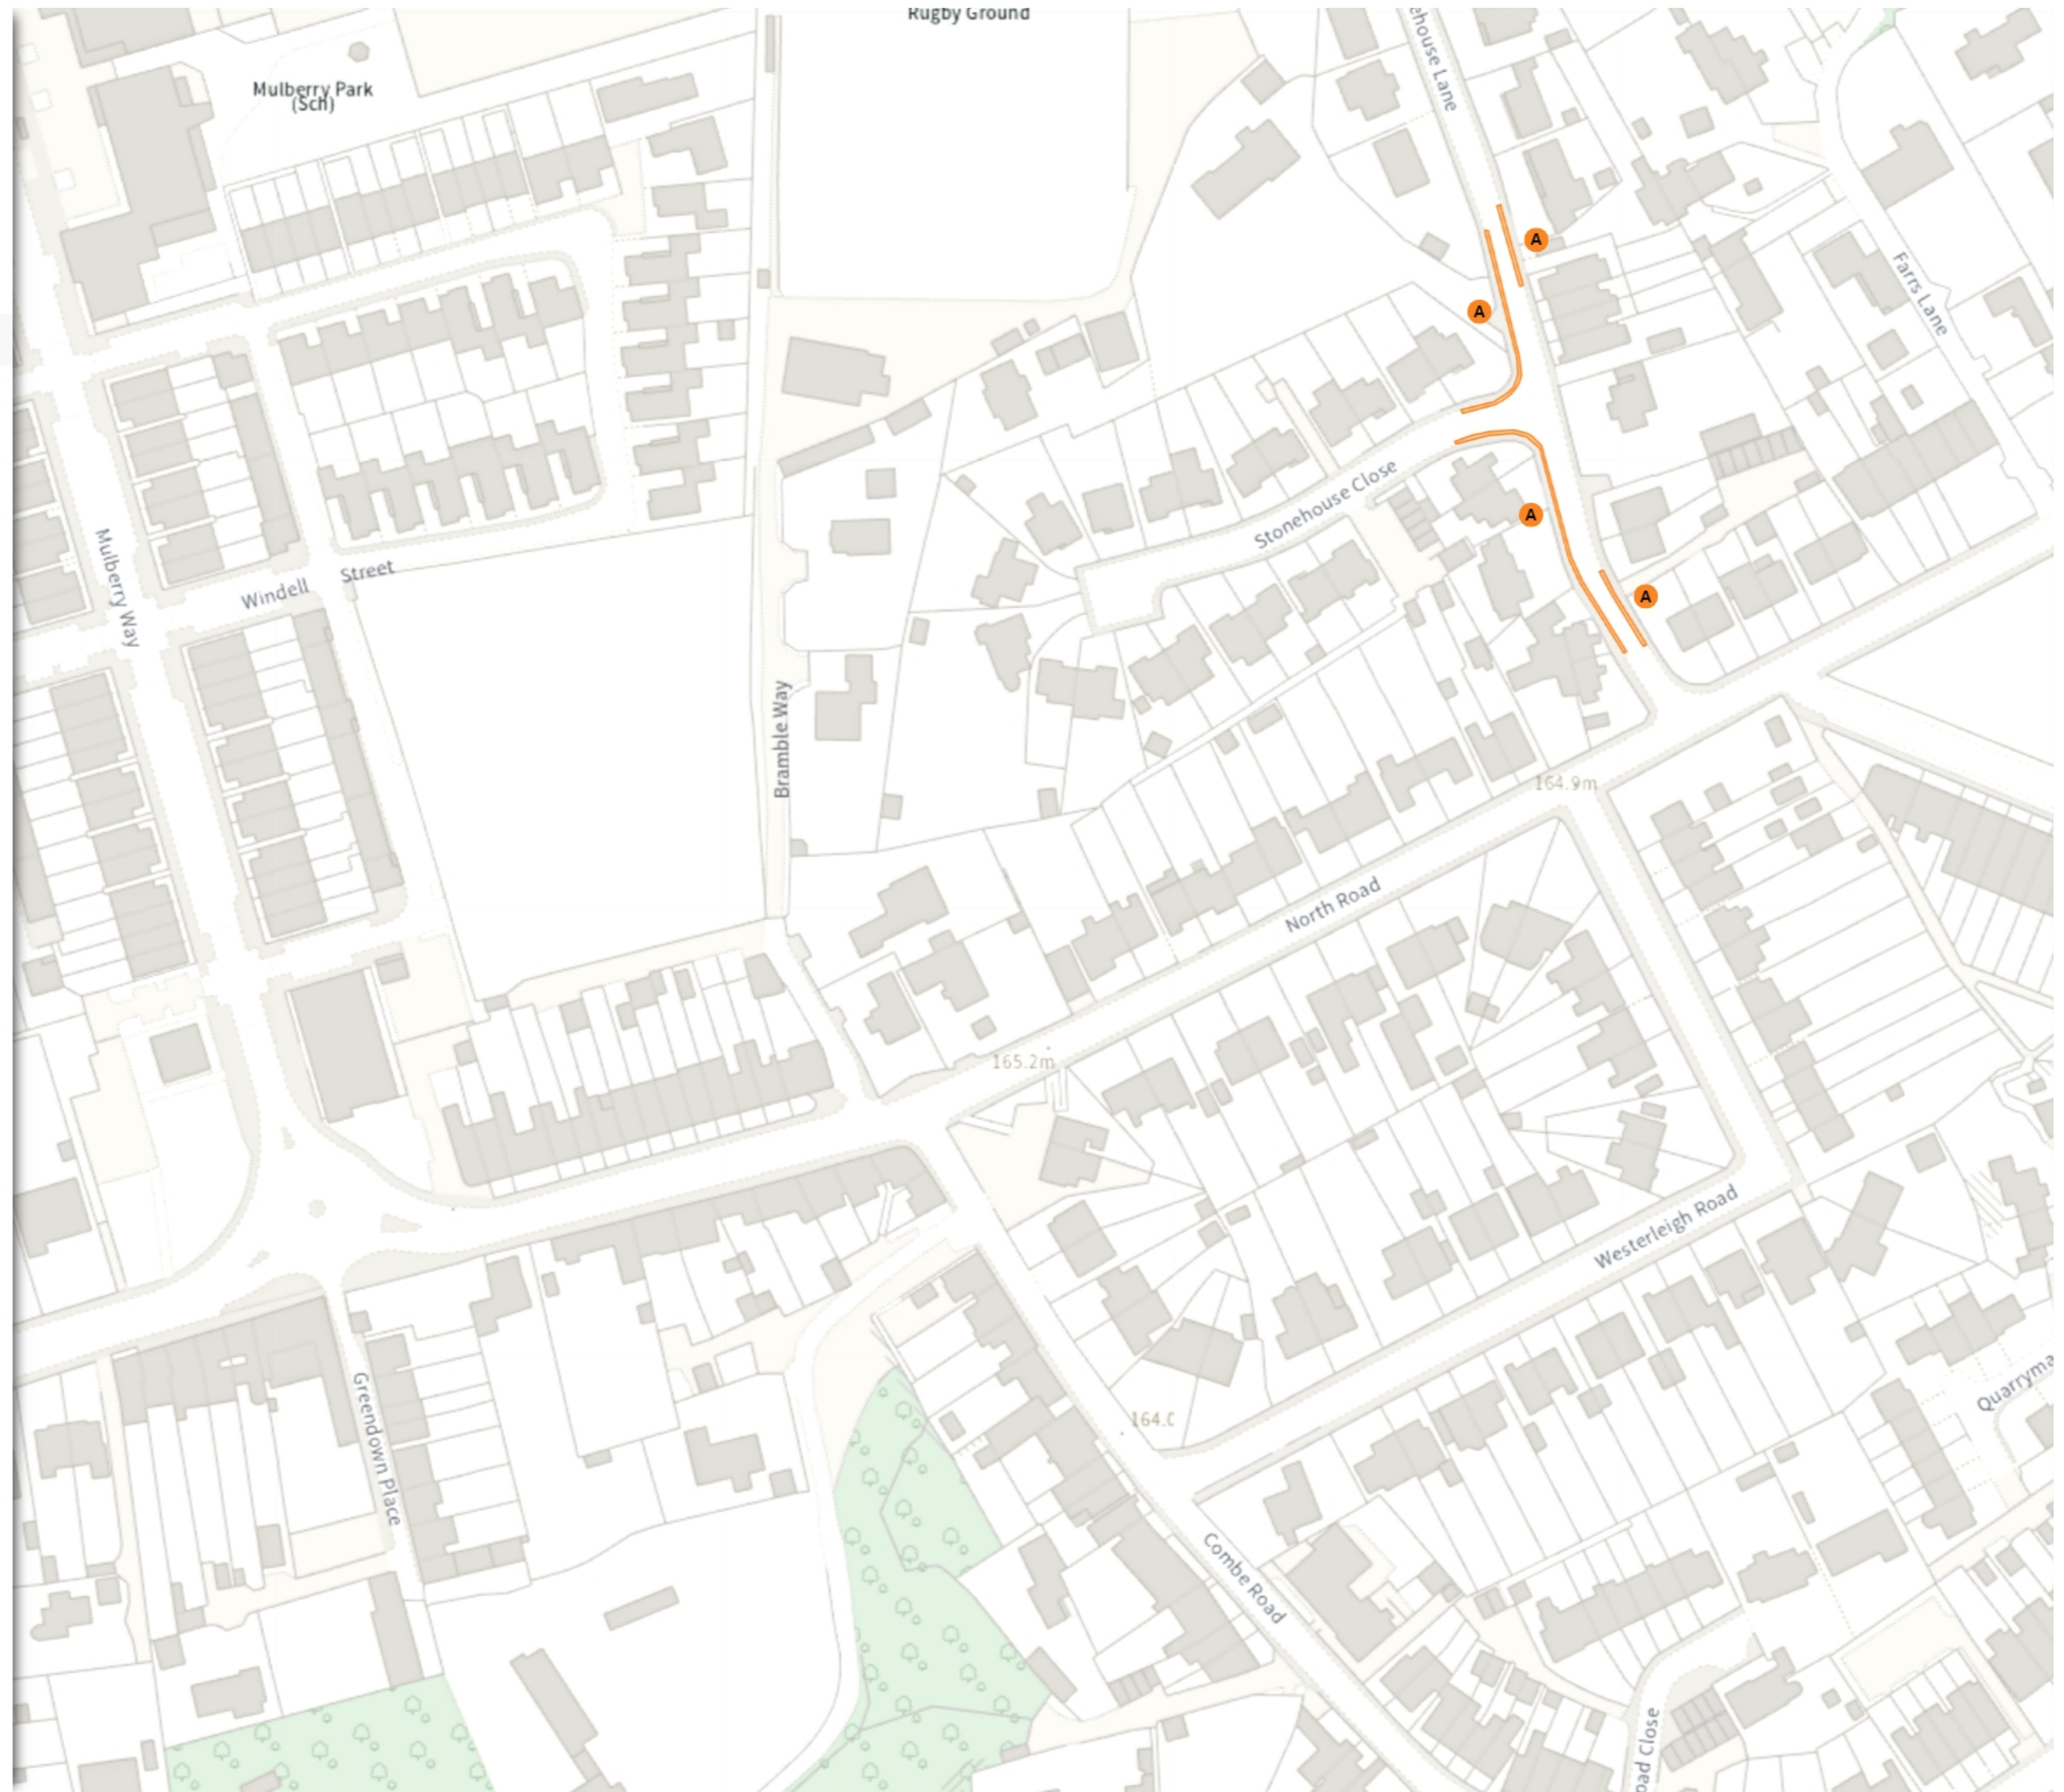

(24-037) (Various Roads South East Outer Area Bath)
(Prohibition of Stopping Waiting Loading and Parking
Places) Order 202-

Map 11 of 12

ADDED

No waiting at any time

At all times

Scale: 1:1250

NW 375405.907, 162647.62 SE 375839.402, 162265.558

© Crown copyright and database rights 2025 Ordnance Survey.
You are not permitted to copy, sub-license, distribute or sell any of this
data to third parties in any form. Licence number 100056846