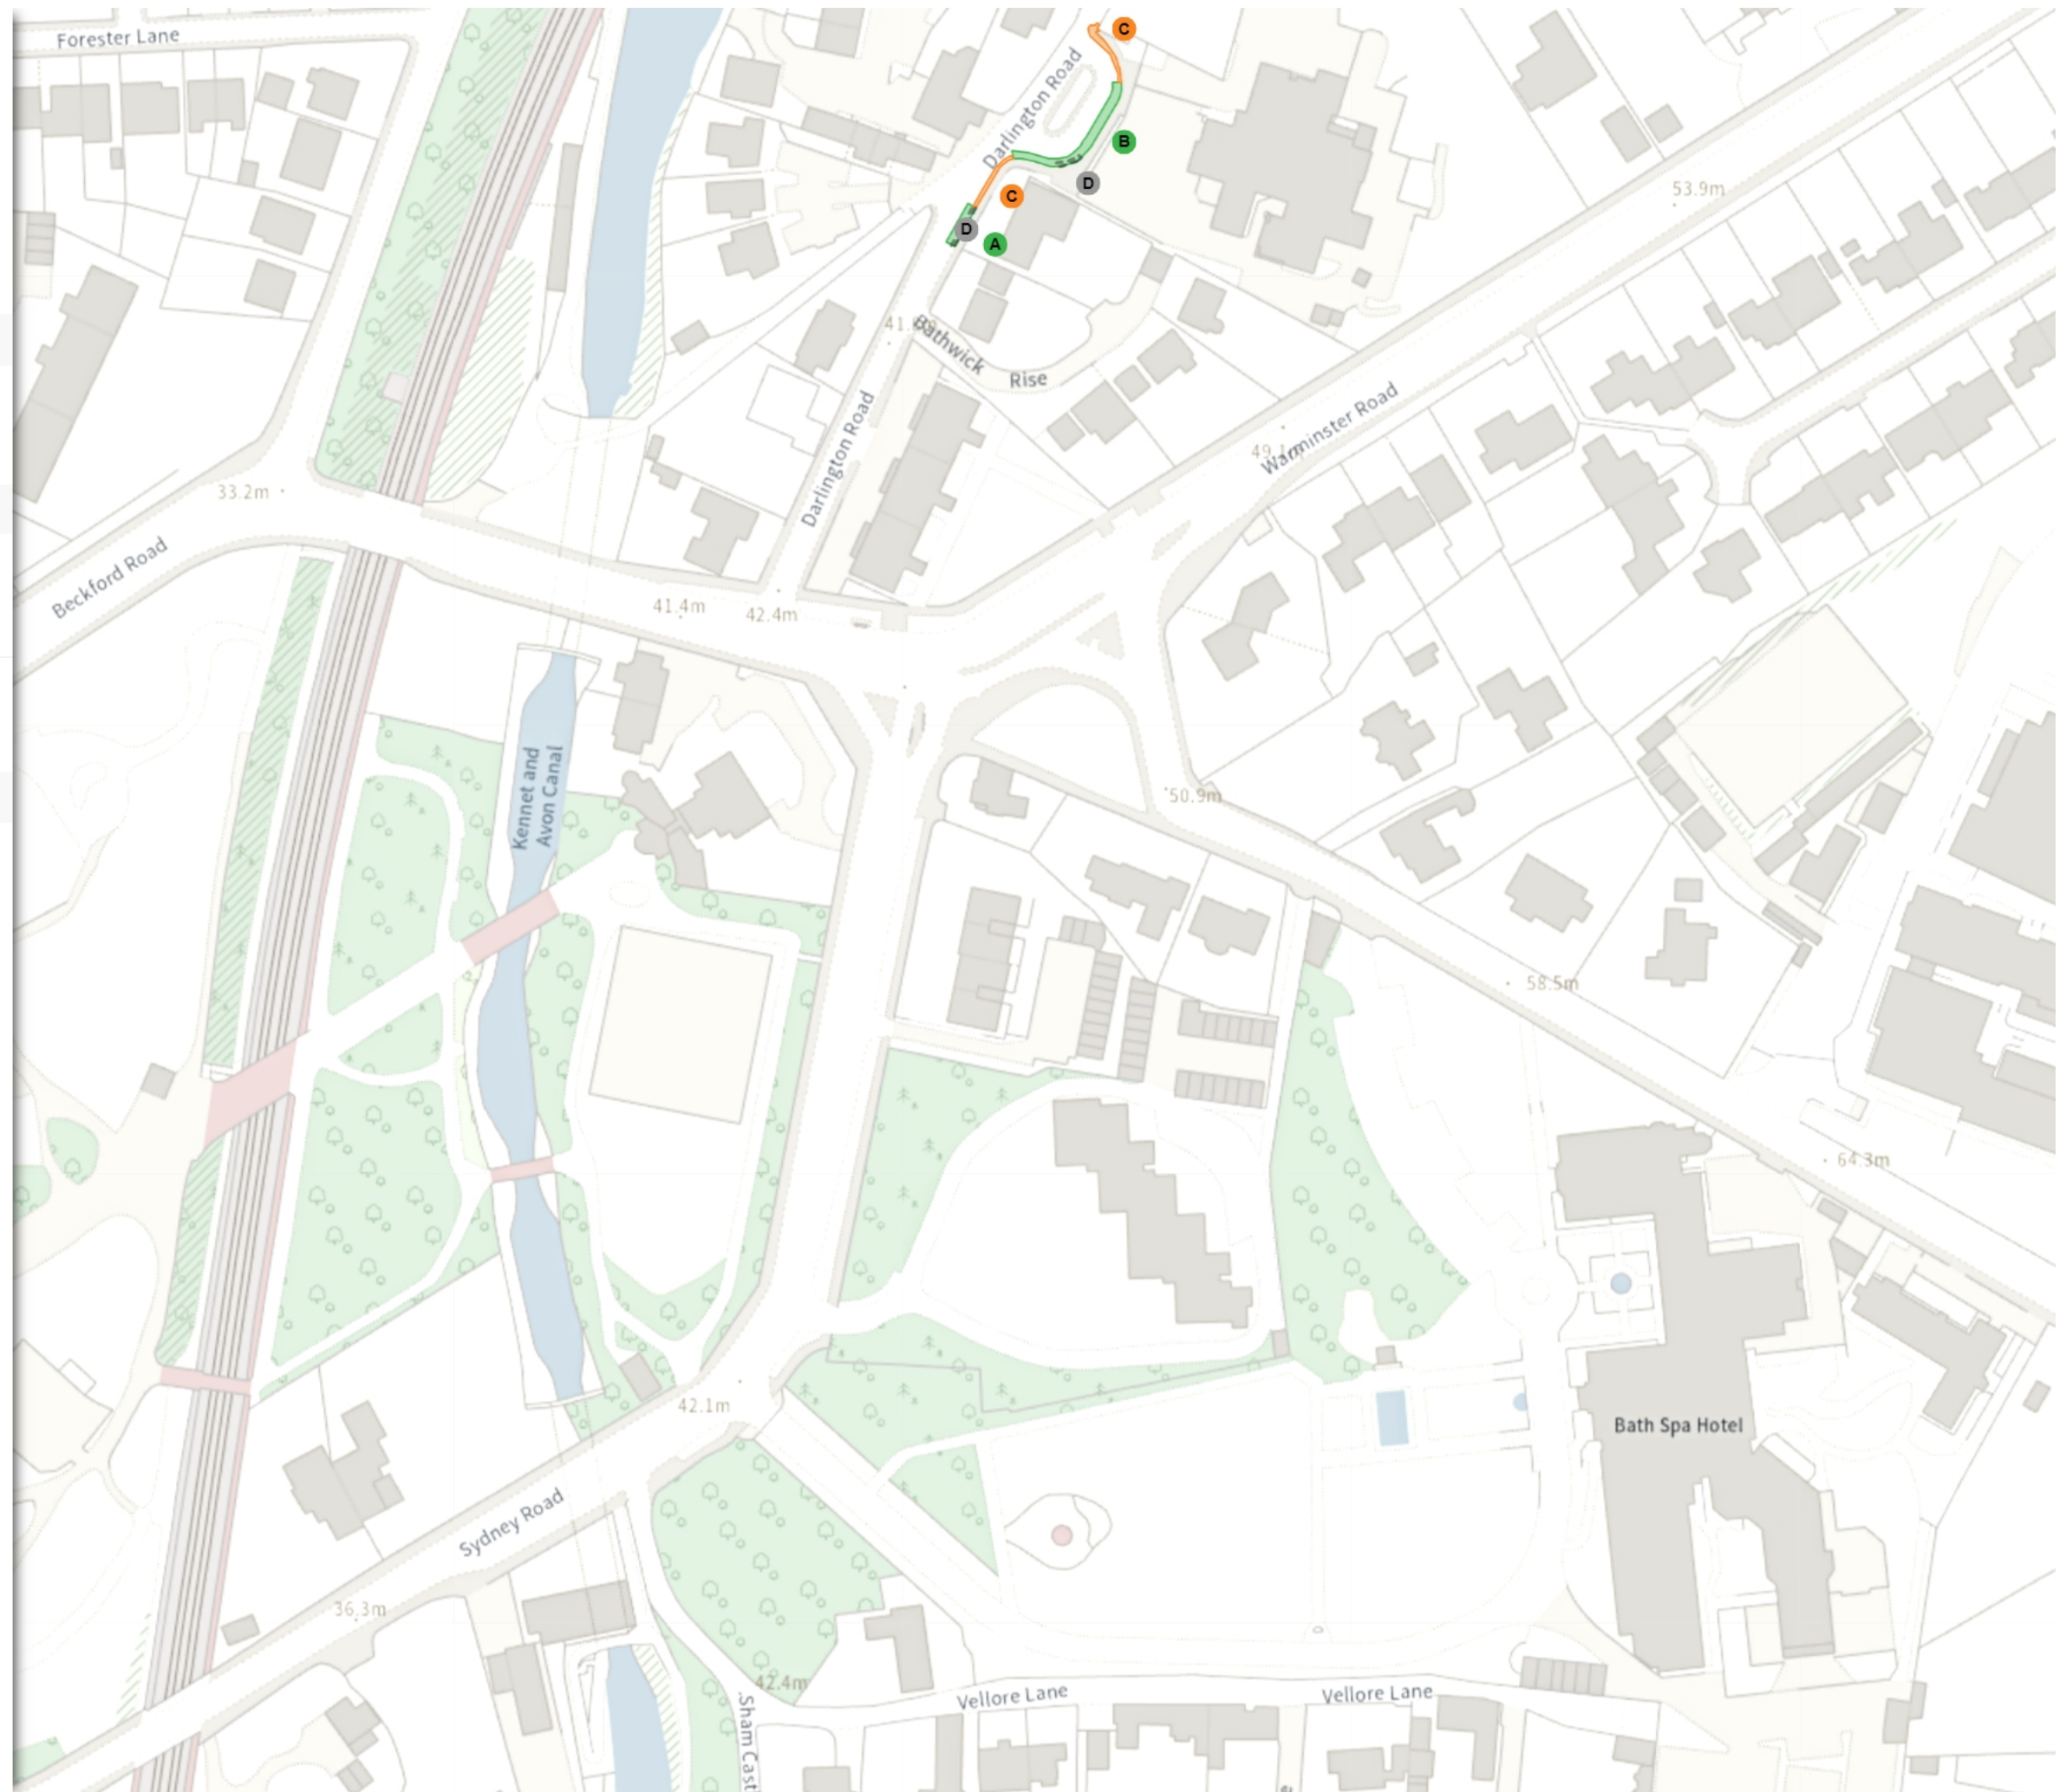

Static Order Guide

Map page indicator

Shows current map number against total and indicates if the legend is split over multiple pages eg. 2a, 2b, 2c

Change type

Indicates whether restrictions have been Added, Modified or Removed

Map 1 of 12

ADDED

Free parking place

A Mon-Fri 08:00-20:00 10m 2h

MODIFIED

Free parking place

B Mon-Fri 08:00-20:00 10m 2h

No waiting at any time

C At all times

REMOVED

No waiting

D Mon-Sat 08:00-18:00

Scale: 1:1250 0 20 40 60m

NW 375764.739, 165562.076 SE 376198.011, 165180.259

© Crown copyright and database rights 2025 Ordnance Survey.
You are not permitted to copy, sub-license, distribute or sell any of this data to third parties in any form. Licence number 100056846