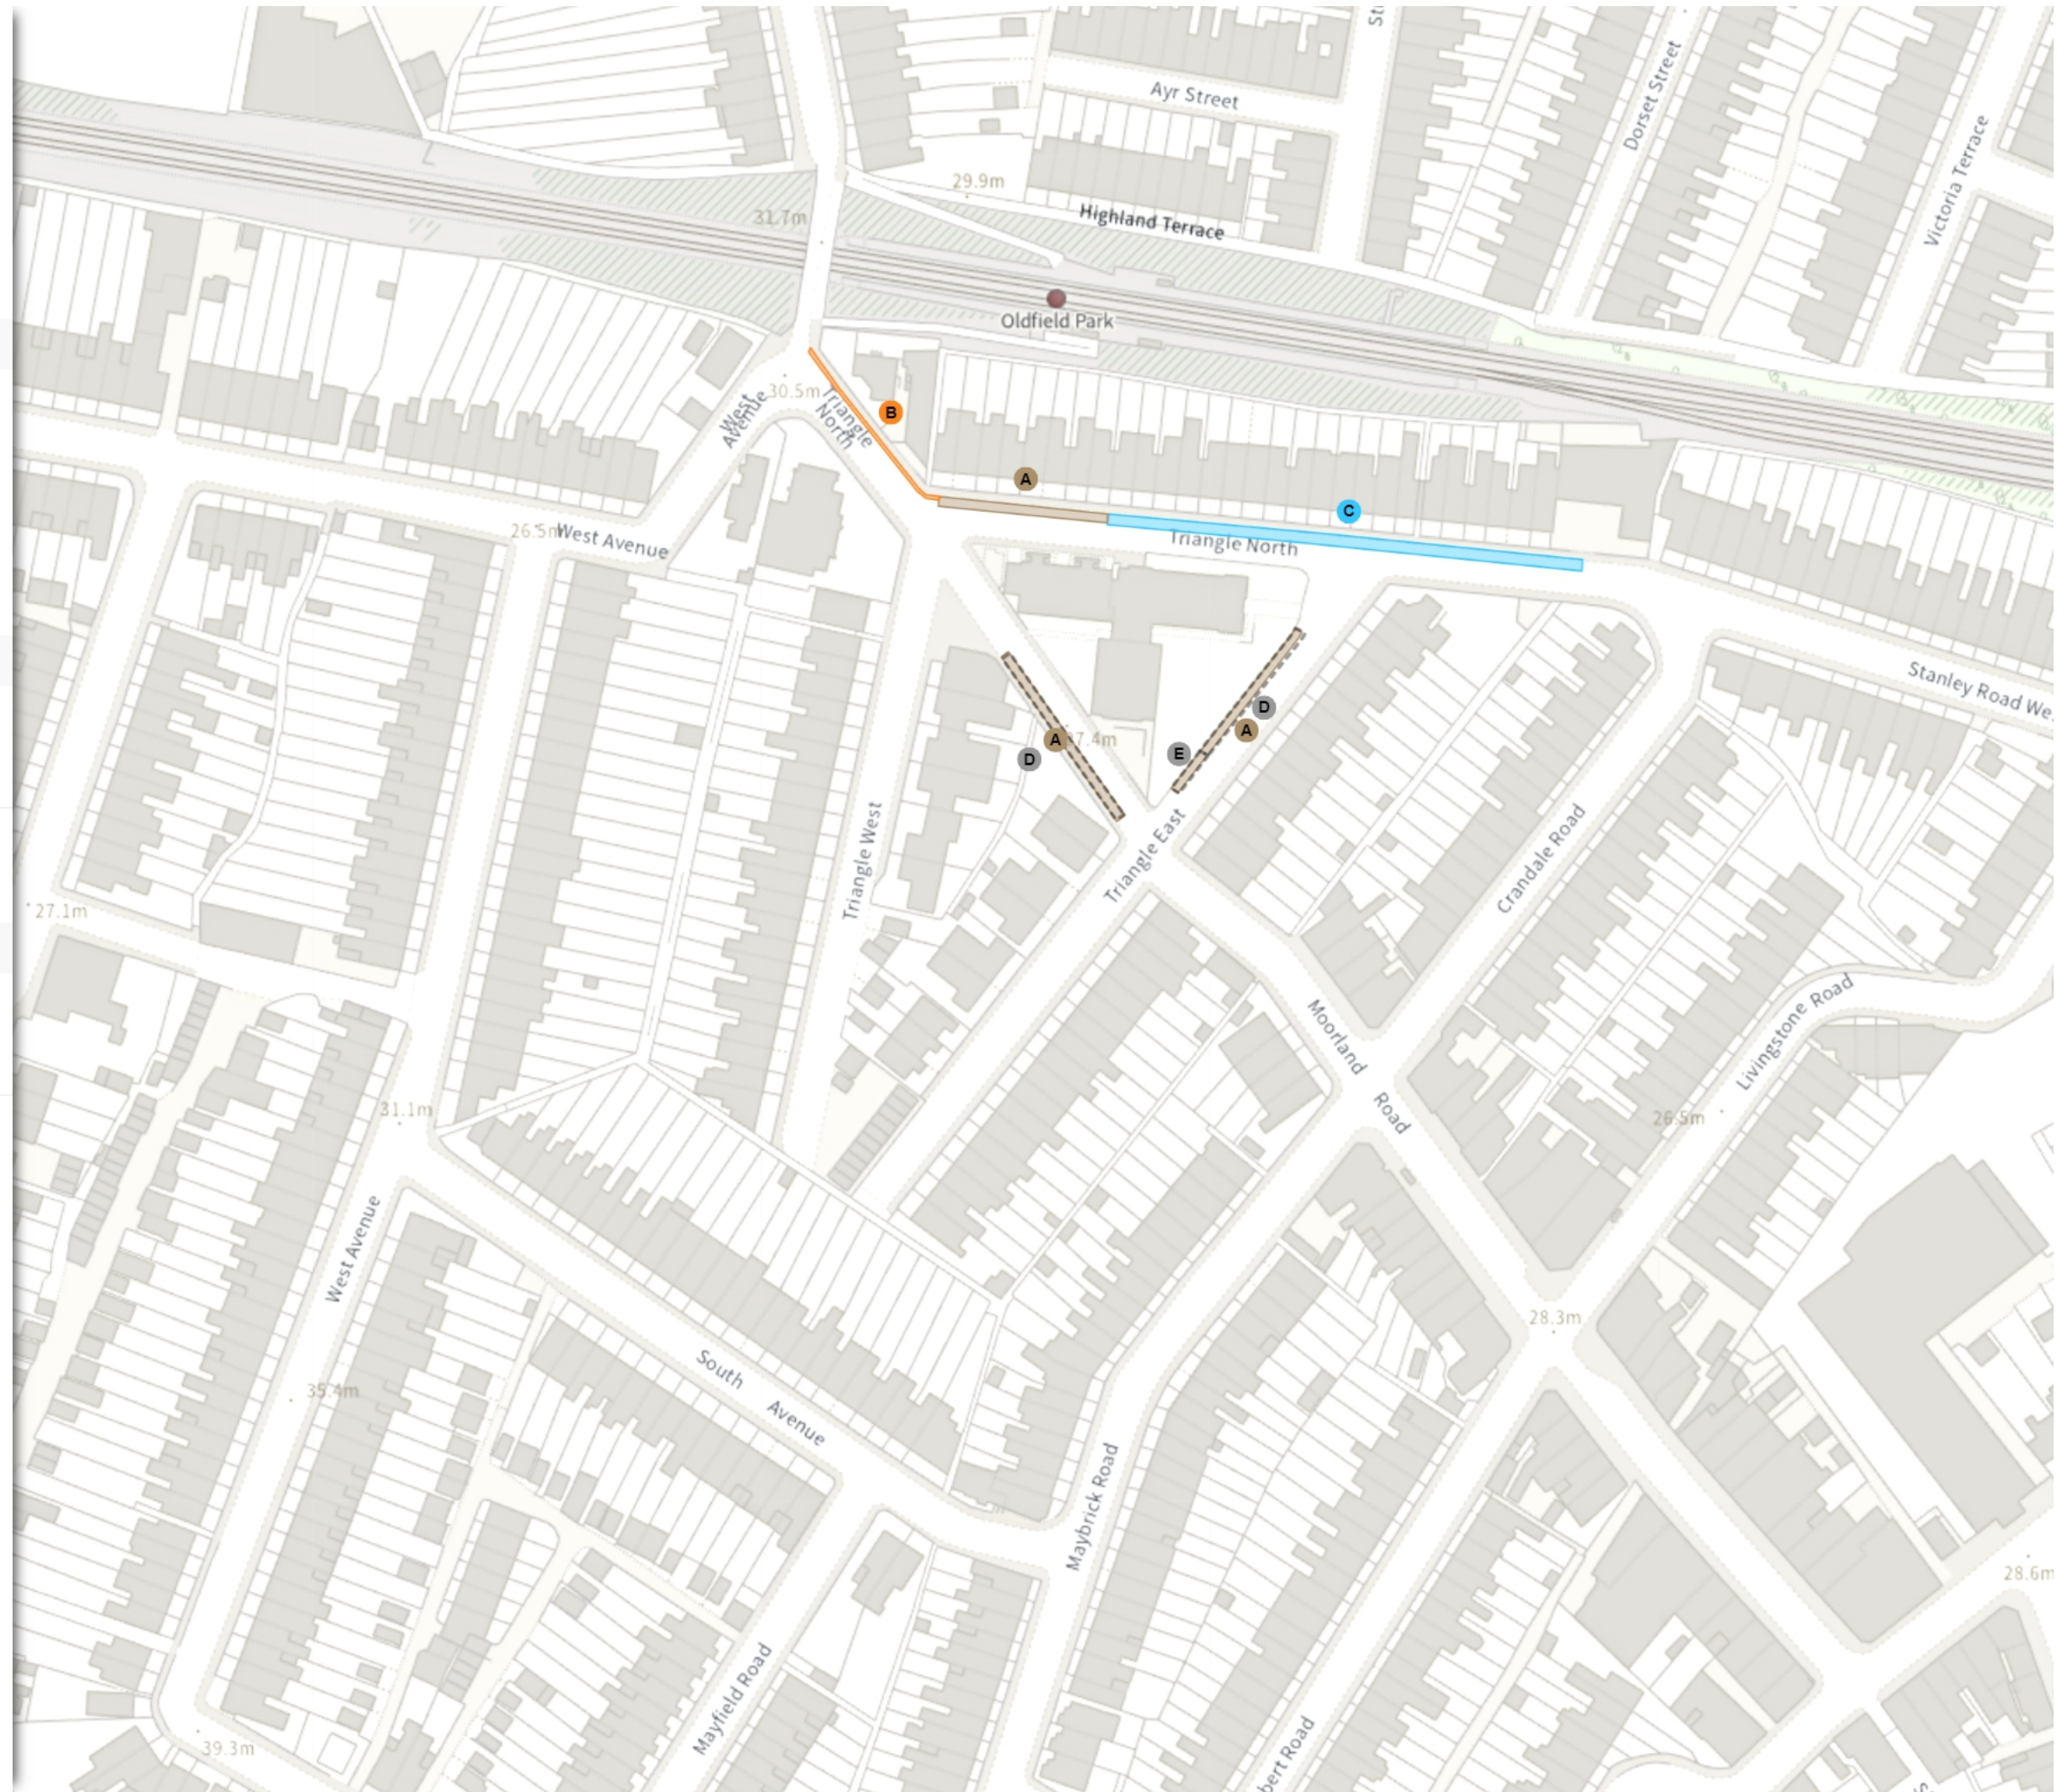

Static Order Guide

Map page indicator

Shows current map number against total and indicates if the legend is split over multiple pages eg. 2a, 2b, 2c

Change type

Indicates whether restrictions have been Added, Modified or Removed

ADDED

- Shared
- Free parking place
08:00-18:00 3h 1h
- Permit holders parking place (Zone 28)
08:00-18:00

MODIFIED

- No waiting at any time
- At all times
- Resident permit holders parking place (Zone 28)
08:00-18:00

REMOVED

- Permit holders parking place (Zone 28)
08:00-18:00
- Shared
- Free parking place
08:00-18:00 3h 1h
- Permit holders parking place (Zone 28)
08:00-18:00

(24-039)(VARIOUSROADS OLDFIELD PARK AND
WESTMORELAND BATH)(AUTHORISEDAND
DESIGNATED PARKING PLACES)

Map 2 of 3

ADDED

Free parking place

08:00-18:00 2h 1h

Shared

Free parking place

08:00-18:00 2h 1h

Permit holders parking place (Zone 05)