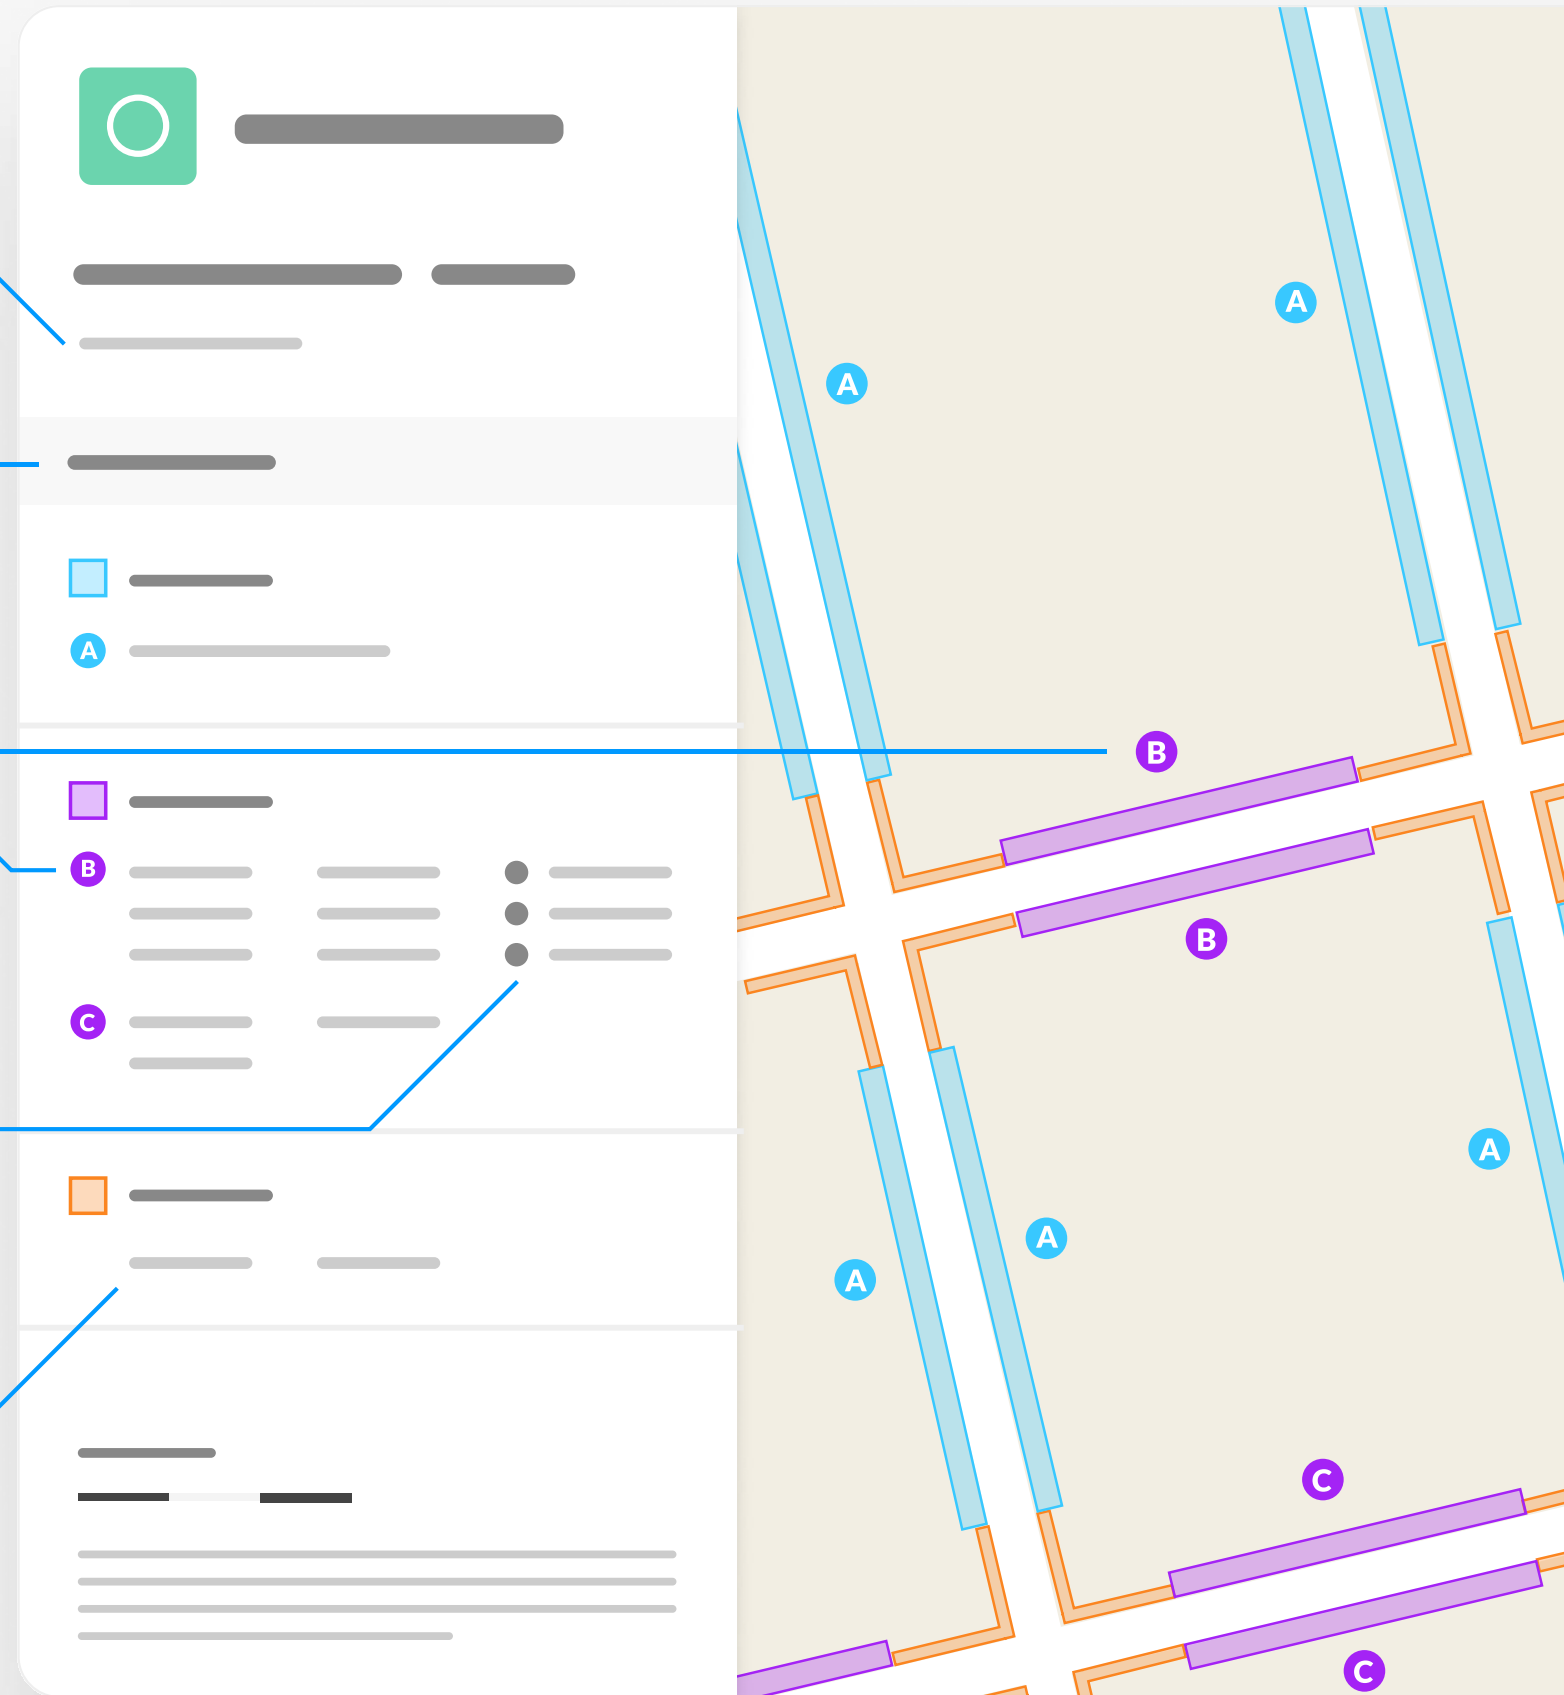

Static Order Guide

Map page indicator

Shows current map number against total and indicates if the legend is split over multiple pages eg. 2a, 2b, 2c

Change type

Indicates whether restrictions have been Added, Modified or Removed

Coloured spots

Restrictions with different attributes are marked with a lettered spot

Restriction icons

⊕ Min stay   ⊕ Max stay   ⊘ No return   ⌚ Tariff hours
📅 Up to   🛢 Fuel surcharge   Ⓔ Event day   ⓘ Emissions pricing

Restriction durations

Where no months or days are specified, restrictions apply all year and all week