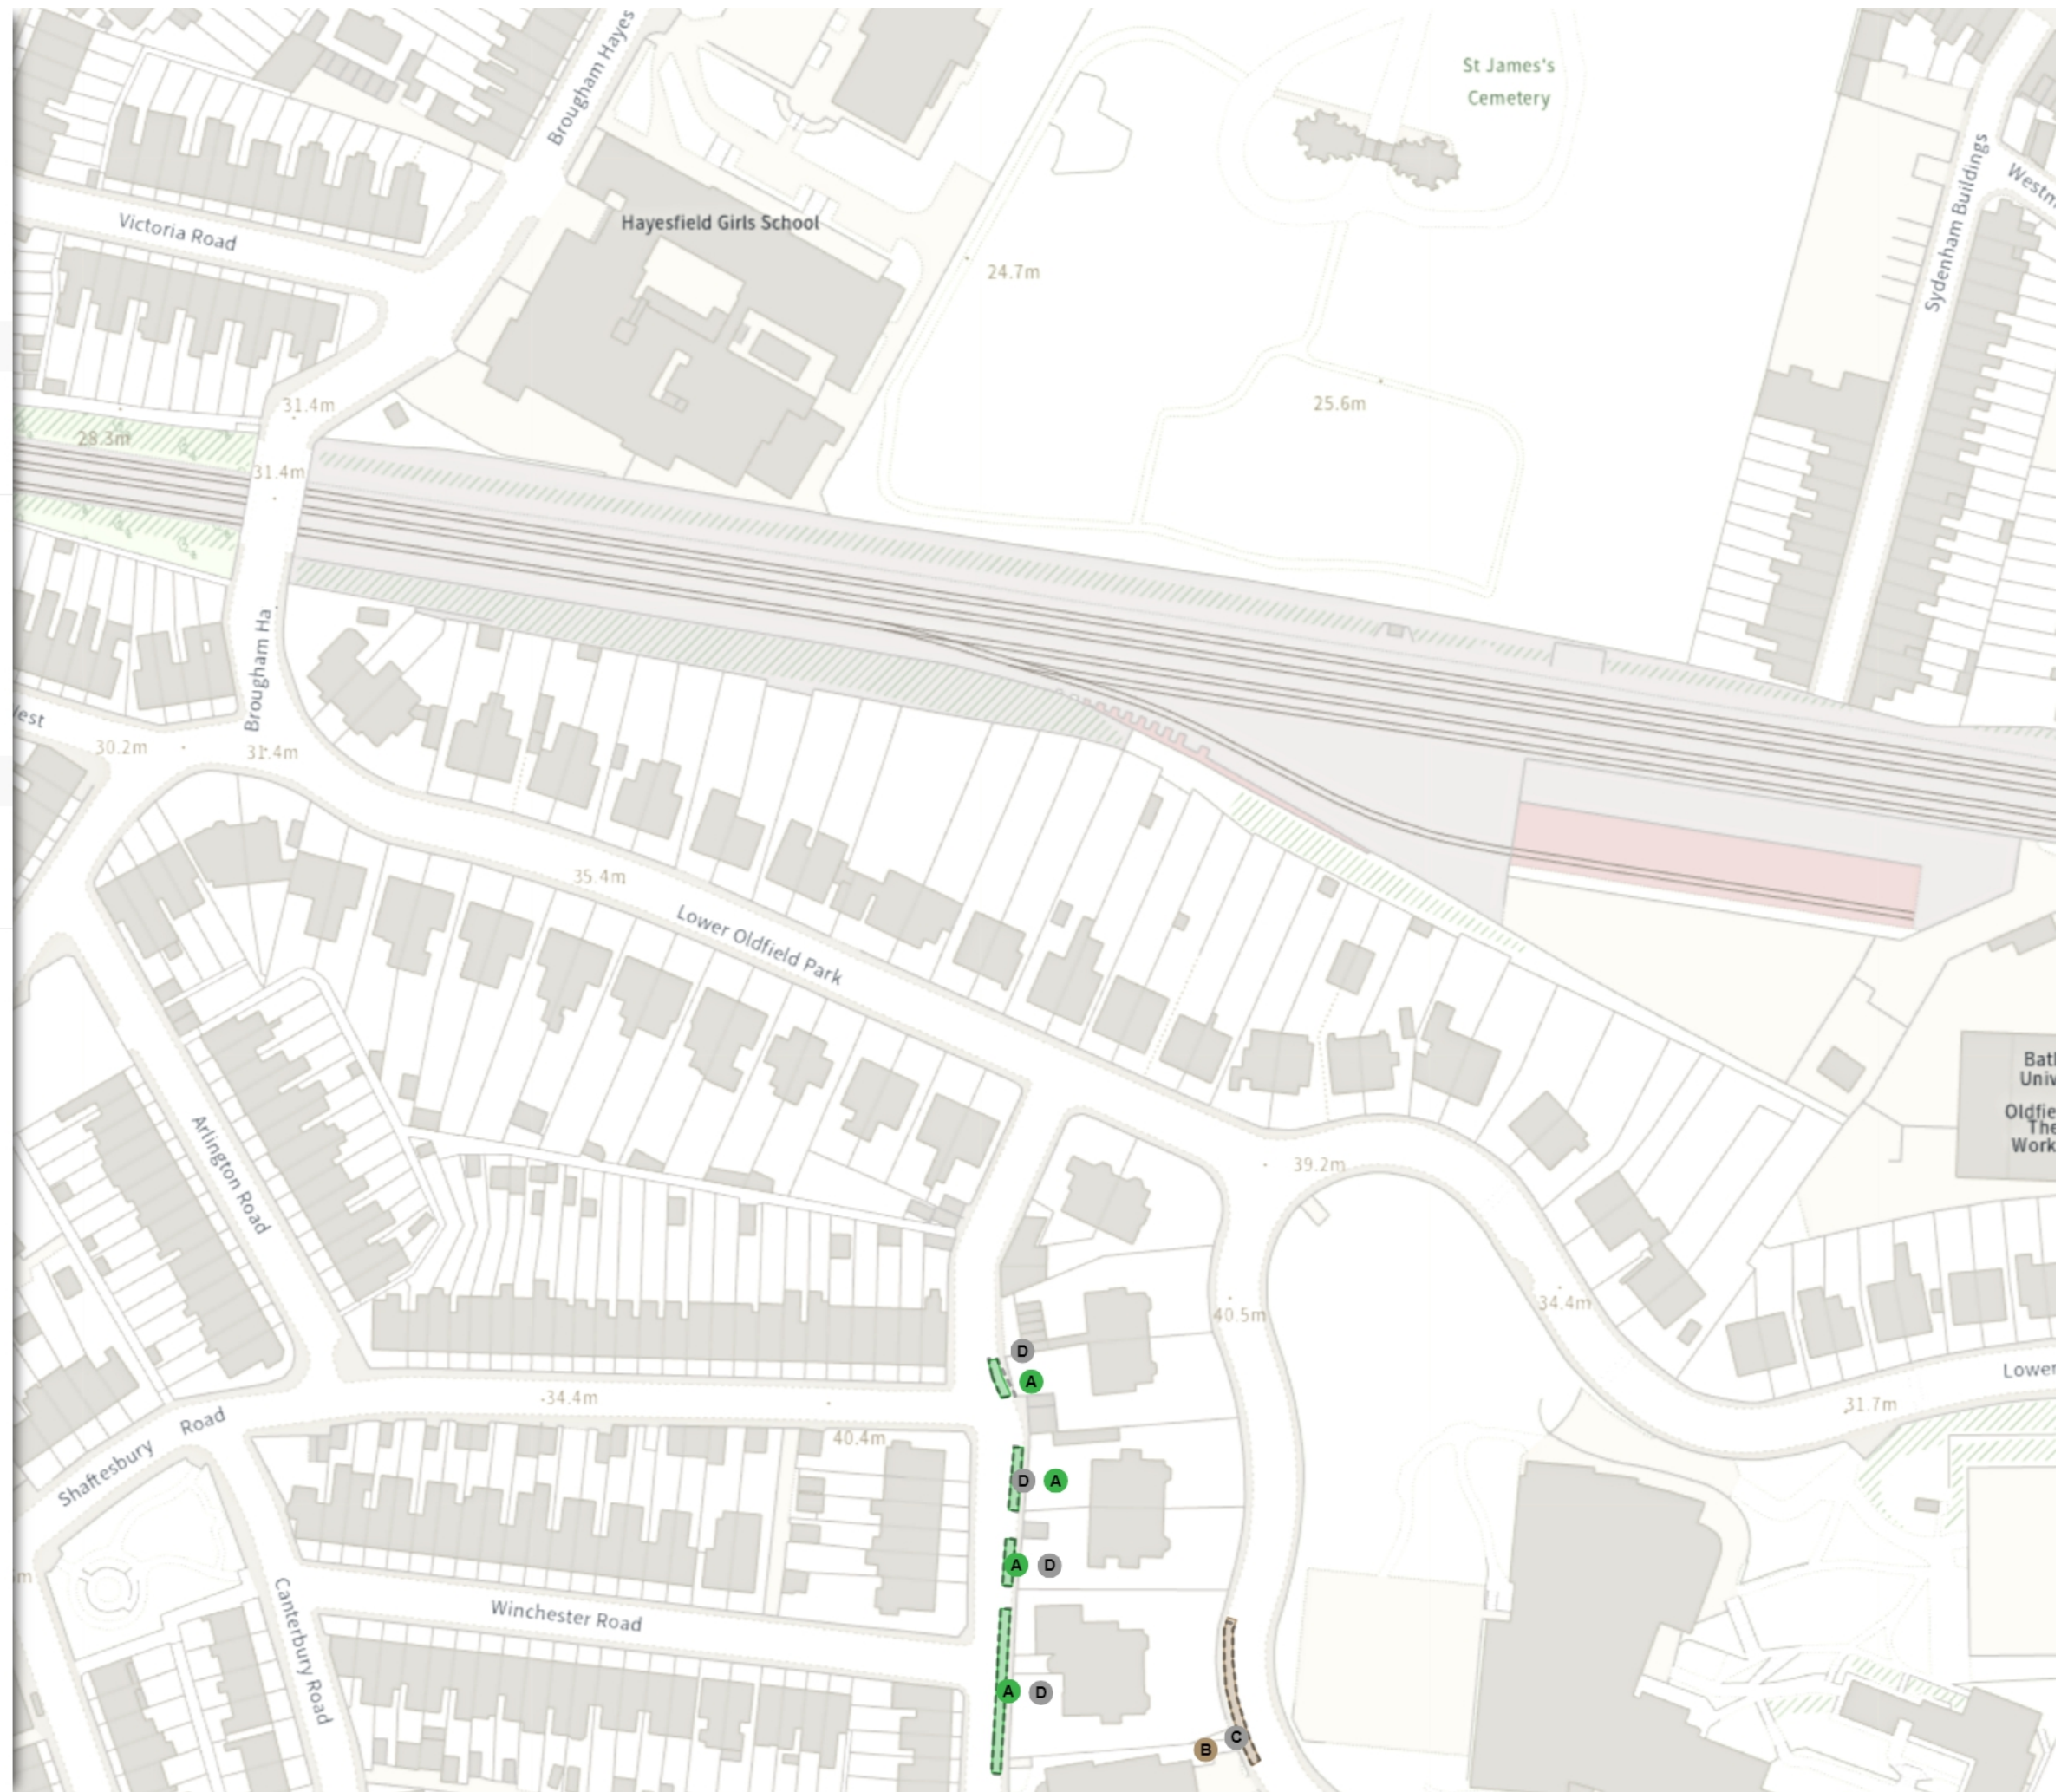

Static Order Guide

Map page indicator

Shows current map number against total and indicates if the legend is split over multiple pages eg. 2a, 2b, 2c

Change type

Indicates whether restrictions have been Added, Modified or Removed

08:00-18:00

REMOVED

Permit holders parking place (Zone 05)

08:00-18:00

Resident permit holders parking place (Zone 28)

08:00-18:00

Scale: 1:1250 0 20 40 60m

NW 373831.919, 164593.333 SE 374265.131, 164211.28

Map 3a of 3

ADDED

Free parking place

08:00-18:00 3h 1h

Shared

Free parking place

08:00-18:00 3h 1h

Permit holders parking place (Zone 28)

Free parking place

08:00-18:00 2h 1h

Permit holders parking place (Zone 28)

08:00-18:00

Scale: 1:1250 0 20 40 60m

NW 373649.454, 164217.787 SE 374082.685, 163835.69

© Crown copyright and database rights 2025 Ordnance Survey.